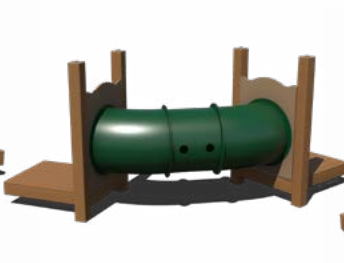

Curved Crawl Tube
60° and 90° Curve Degrees
Ages: 2-5, 5-12