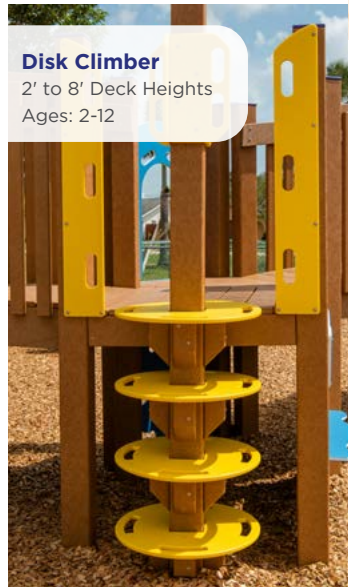

**PVC Cargo Net Climber**  
4' to 5' Decks  
Ages: 2-5, 5-12

**Clover Climber**  
2' to 8' Decks  
Ages: 2-5, 5-12

## Components Climbers & Steps

**Bedrock Climber**  
3' and 4' Decks Only  
Ages: 2-5, 5-12

**Rock Wall Climber**  
2' to 8' Deck Heights  
Ages: 2-5, 5-12

**Education Climber**  
4' and 5' Decks Only  
Ages: 2-5, 5-12

**Tree Climber**  
2' to 8' Deck Heights  
Ages: 2-5, 5-12

**Ramp Climber**  
2' to 6' Deck Heights  
Ages: 2-5, 5-12  
*Rock or Block Grips Available*

**Vertical Rung Ladder**  
2' to 8' Deck Heights  
Ages: 2-5, 5-12