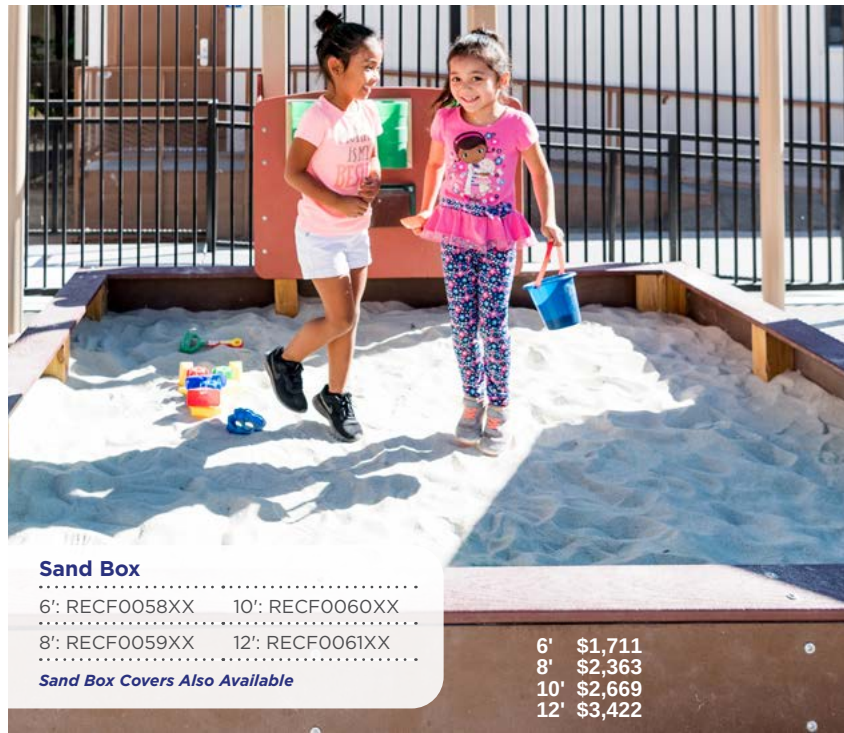

Outdoor Classroom Water & Sand

Creative Arts Art & Tables

Nearby Water Source Required

A water source is required for most of our water play equipment. Ask your Design Consultant for details!