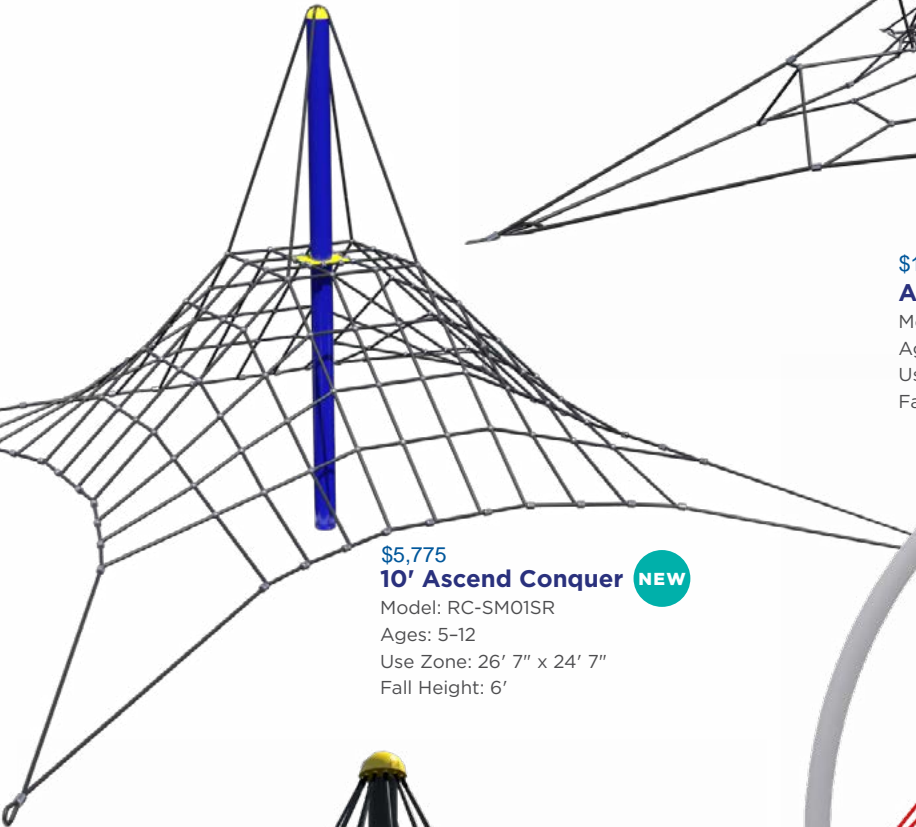

**Physical Play** Ascend Rope Climbers

\$12,579  
**13' Ascend Tower** **NEW**  
Model: RC-101SR  
Ages: 5-12  
Use Zone: 30' 7" x 30' 7"  
Fall Height: 6'

\$19,835  
**Ascend Arch** **NEW**  
Model: RC-909SR  
Ages: 5-12  
Use Zone: 25' 6" x 25' 6"  
Fall Height: 6'

\$5,775  
**10' Ascend Conquer** **NEW**  
Model: RC-SM01SR  
Ages: 5-12  
Use Zone: 26' 7" x 24' 7"  
Fall Height: 6'

\$13,227  
**9' Ascend Web Whirl** **NEW**  
Model: RC-1200SR  
Ages: 5-12  
Use Zone: 18' 7" x 18' 7"  
Fall Height: 4'