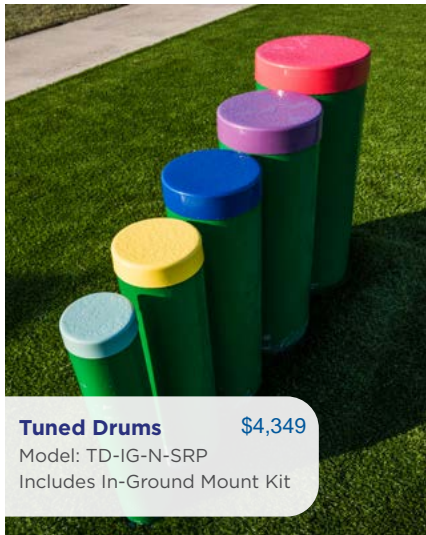

Flower
Model: FWR-#-IG-SRP
Each flower sold separately
Toddler Sizes Also Available
$1,619 (Indigo, Yellow)
$1,499 (Turquoise, Orange)

Lily Pad Cymbals $4,089
Model: LPAD-G-IG-REC-SRP
Includes In-Ground Mount Kit

Tuned Drums $4,349
Model: TD-IG-N-SRP
Includes In-Ground Mount Kit