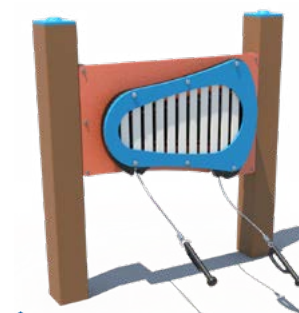

$4,163
Solo with Fiberglass Keys
Model: REC21779XX
Posts Sold Separately