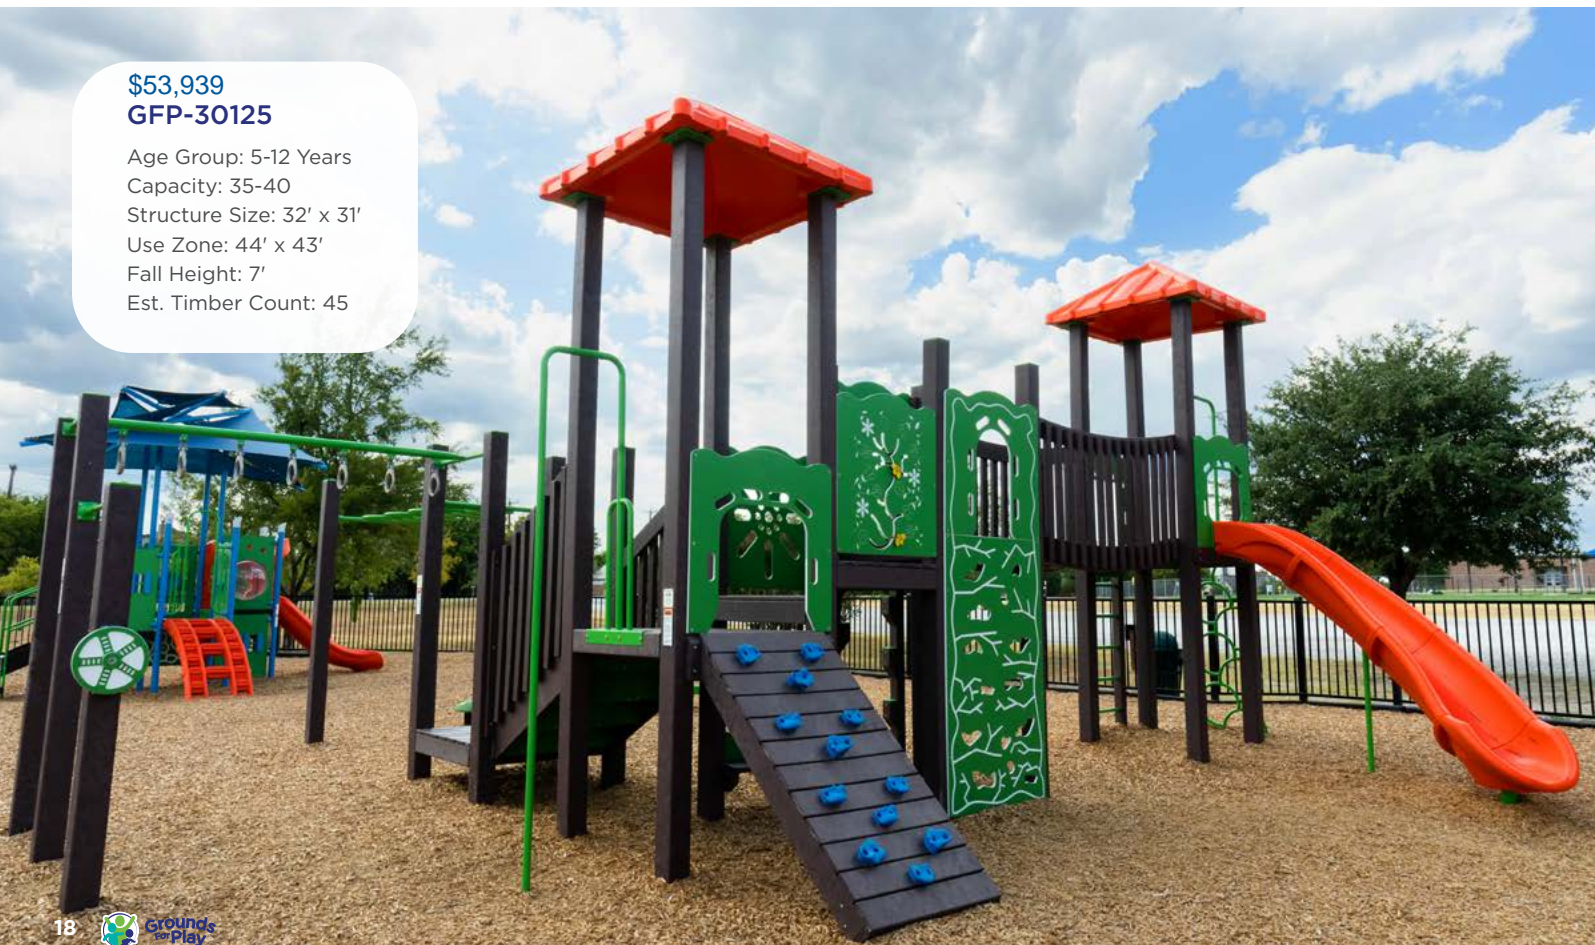

$53,939
GFP-30125

Age Group: 5-12 Years
Capacity: 35-40
Structure Size: 32' x 31'
Use Zone: 44' x 43'
Fall Height: 7'
Est. Timber Count: 45