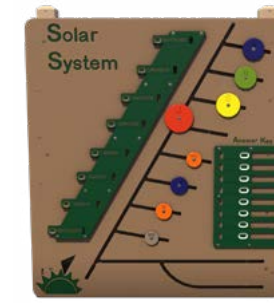

\$175  
**Rain Gauge**  
Model: 49030  
Ages: 2-12

\$3,009  
**Solar System Panel**  
Model: RECF0053XX  
Ages: 2-12  
Arrange planets based on their proximity to the sun, size, etc.

**MathMagic Sandbox**  
6' Model: RECF0074XX \$2,309  
8' Model: RECF0075XX \$3,167  
10' Model: RECF0076XX \$3,619  
Ages: 2-12  
Locate buried materials using a grid formula