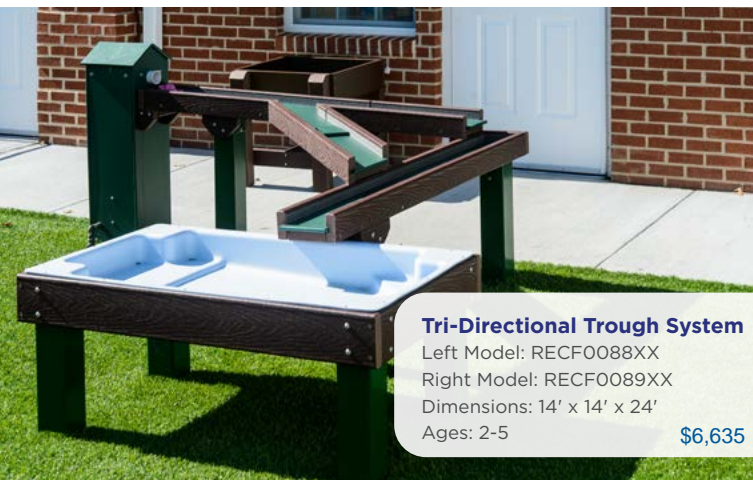

Standard Portable Water Table
Model: RECF0079XX $2,136
Dimensions: 45" x 27¾" x 25⅝"
Water Cover Table (44116) Also Available $314