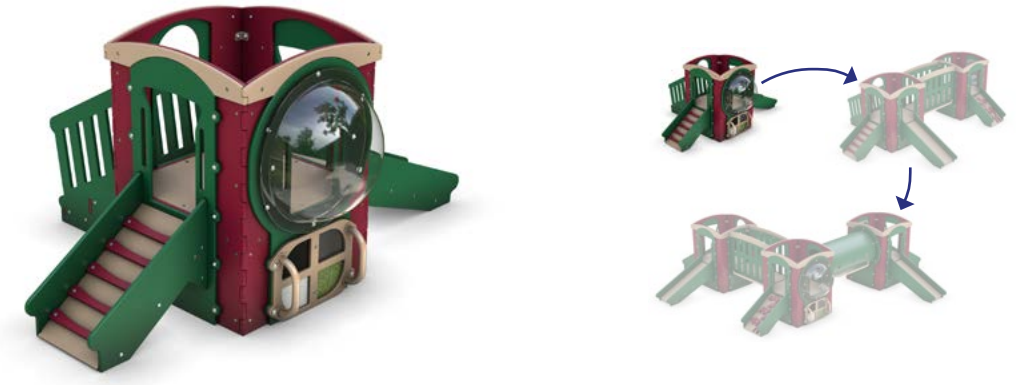

Reverse View

**\$33,557**  
**GFP-30221-1**

Age Group: 2-5 Years  
Capacity: 30-35  
Structure Size: 21' x 18'  
Use Zone: 33' x 30'  
Fall Height: 4'  
Est. Timber Count: 28

Reverse View

**\$9,133**  
**AIG012**

- Age Group: 6-23 Months  
Capacity: 7  
Structure Size: 11' x 2 1/2'  
Use Zone: 24' x 15'  
Includes:
- Slide
  - Bongos
  - Finger Maze
  - Stairs

**\$7,204**  
**Phase One**

- Structure: TFR0520XX  
Age Group: 6-23 Months  
Capacity: 5  
Structure Size: 8' x 6'  
Includes:
- Stairs
  - Slide
  - Bubble Window
  - Texture Panel
  - Climber