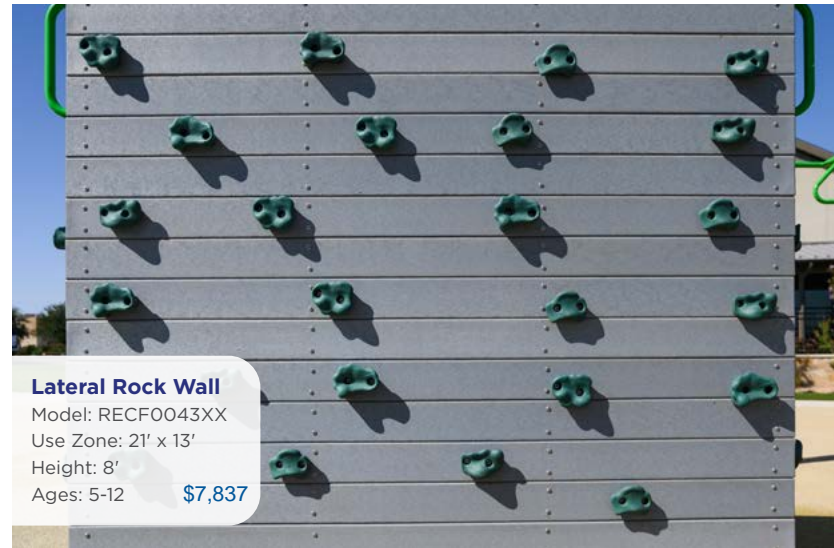

**Physical Play** Ascend Rope Climbers

\$12,579  
**13' Ascend Tower** **NEW**  
Model: RC-101SR  
Ages: 5-12  
Use Zone: 30' 7" x 30' 7"  
Fall Height: 6'

\$19,835  
**Ascend Arch** **NEW**  
Model: RC-909SR  
Ages: 5-12  
Use Zone: 25' 6" x 25' 6"  
Fall Height: 6'

\$5,775  
**10' Ascend Conquer** **NEW**  
Model: RC-SM01SR  
Ages: 5-12  
Use Zone: 26' 7" x 24' 7"  
Fall Height: 6'

\$13,227  
**9' Ascend Web Whirl** **NEW**  
Model: RC-1200SR  
Ages: 5-12  
Use Zone: 18' 7" x 18' 7"  
Fall Height: 4'

**Rope Color Options**

## Physical Play Climbers

**Climb and Discover Cave** \$5,264  
 Use Zone: 20' x 21'  
 Primary Colored Hand Holds: TFR0613XX  
 Natural Colored Hand Holds: TFR0614XX

**Lateral Rock Wall**  
 Model: RECF0043XX  
 Use Zone: 21' x 13'  
 Height: 8'  
 Ages: 5-12 \$7,837