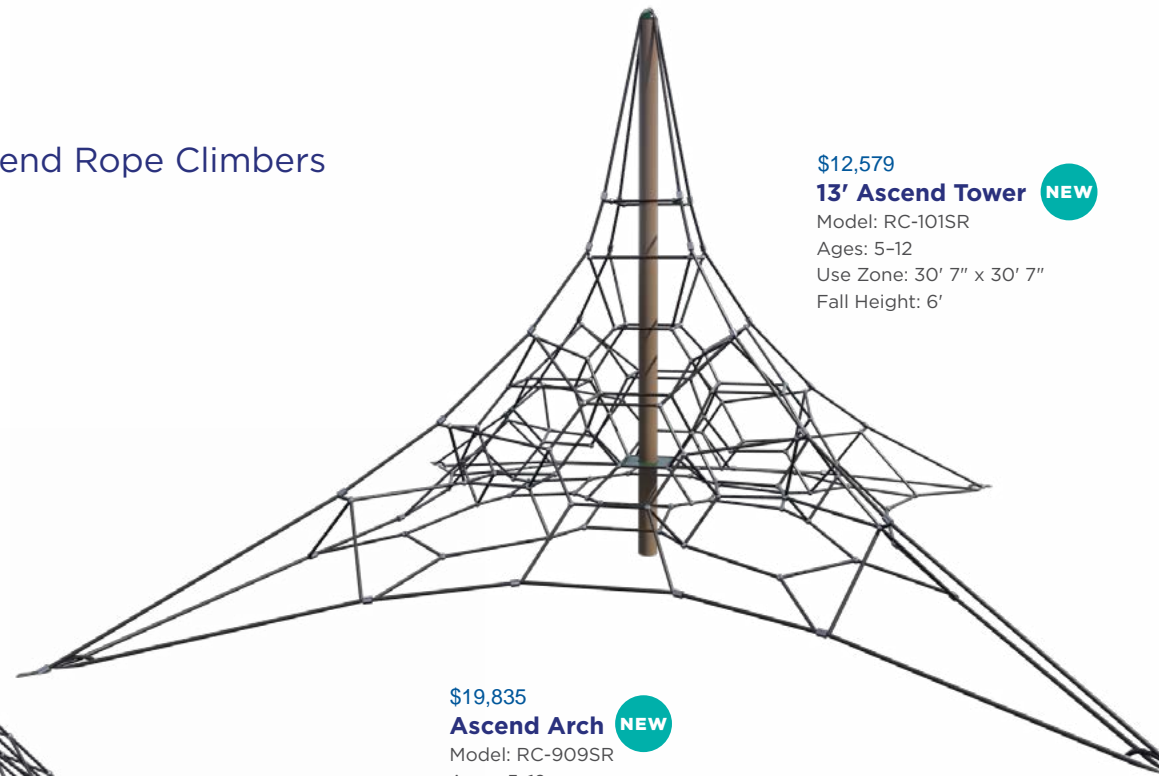

Physical Play Ascend Rope Climbers

$12,579
13' Ascend Tower **NEW**
Model: RC-101SR
Ages: 5-12
Use Zone: 30' 7" x 30' 7"
Fall Height: 6'