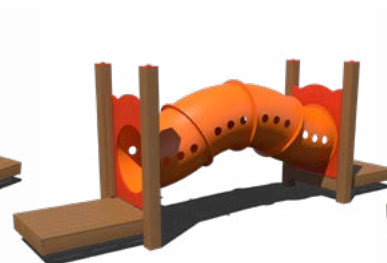

Inclined Crawl Tube
12" and 24" Incline
Ages: 2-5, 5-12
Decks: Unequal Height

Wavy Crawl Tube
Ages: 2-5, 5-12
Length: 8'