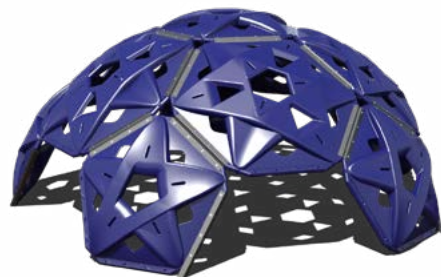

$12,057
Mole Hill
Model: 87000010XX
Use Zone: 26' x 26'
Height: 6'
Ages: 5-12