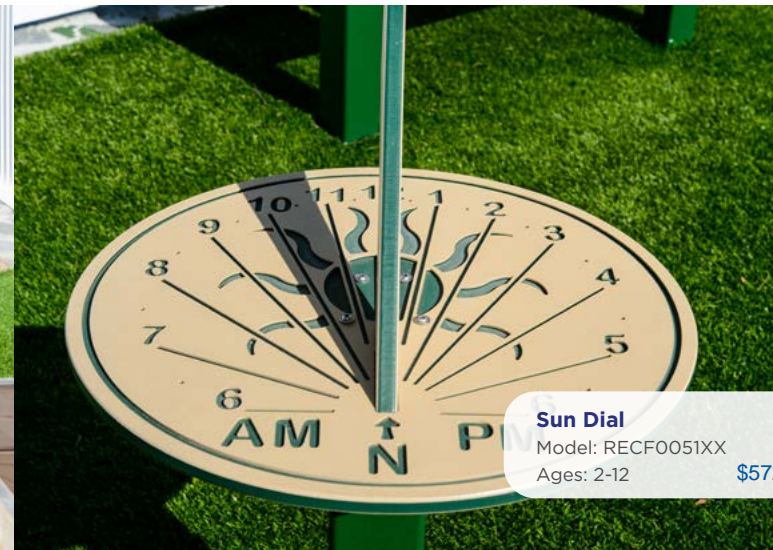

Science Center
Model: PLH10023XX
Ages: 2-12 $16,227

Outdoor Classroom Science & Math

Sun Dial
Model: RECF0051XX
Ages: 2-12 $572