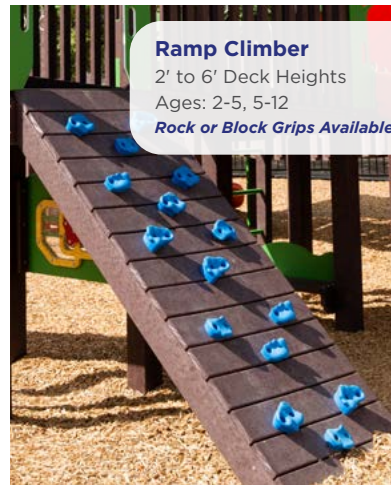

**Loop Climber**  
3' and 4' Decks Only  
Ages: 2-5, 5-12

**Pent Climber**  
3' and 5' Decks Only  
Ages: 2-5, 5-12

**Mountain Climber**  
3' and 5' Decks Only  
Ages: 5-12

**Chain Link Climber**  
4' and 5' Decks Only  
Ages: 2-5, 5-12

**PVC Cargo Net Climber**  
4' to 5' Decks  
Ages: 2-5, 5-12

**Clover Climber**  
2' to 8' Decks  
Ages: 2-5, 5-12

## Components Climbers & Steps

**Bedrock Climber**  
3' and 4' Decks Only  
Ages: 2-5, 5-12

**Rock Wall Climber**  
2' to 8' Deck Heights  
Ages: 2-5, 5-12

**Education Climber**  
4' and 5' Decks Only  
Ages: 2-5, 5-12

**Tree Climber**  
2' to 8' Deck Heights  
Ages: 2-5, 5-12

**Ramp Climber**  
2' to 6' Deck Heights  
Ages: 2-5, 5-12  
*Rock or Block Grips Available*

**Vertical Rung Ladder**  
2' to 8' Deck Heights  
Ages: 2-5, 5-12