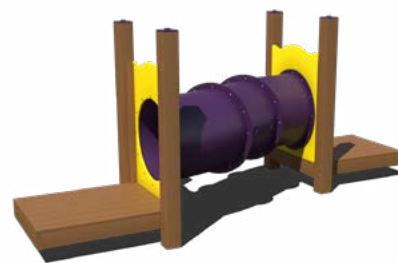

Zig-Zag Crawl Tube
Left or Right Zig-Zag
Ages: 2-5, 5-12
Decks: Equal Height Offset by 24"