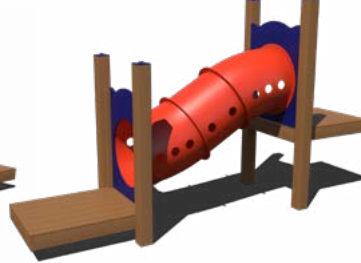

Inclined Crawl Tube
12" and 24" Incline
Ages: 2-5, 5-12
Decks: Unequal Height