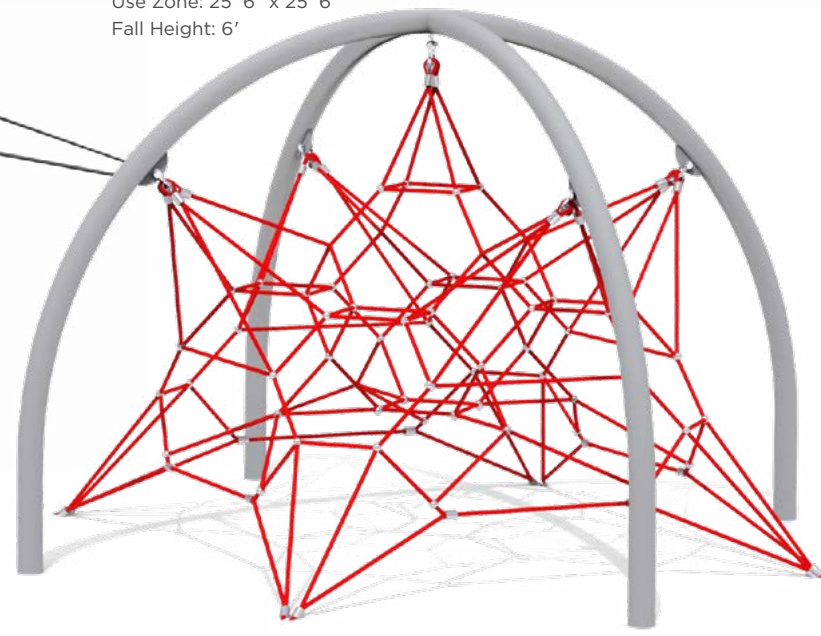

$19,835
Ascend Arch **NEW**
Model: RC-909SR
Ages: 5-12
Use Zone: 25' 6" x 25' 6"
Fall Height: 6'