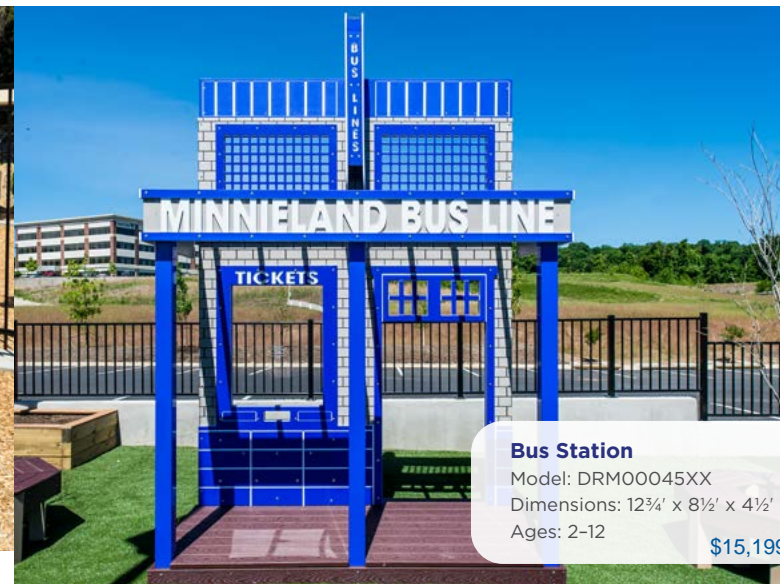

Dramatic Play Classic Playhouses & Playhouse Accessories

Dramatic Play Modern Play Facades

Custom Designs Available

PLAYHOUSE
Add-Ons

$821
Sink & Stove Combo
Model: 47214

$520
Flower Box
5' Playhouse Model: PLH10012XX

$809
Tot Table and Chairs
Model: 47210
Playhouse Chair - 46122 - $252
Playhouse Table - 47215 - $306

Boutique Façade - DRM00032XX - $11,282