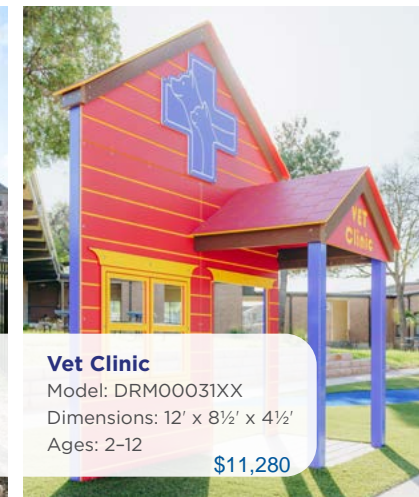

Dramatic Play Classic Playhouses & Playhouse Accessories

Dramatic Play Modern Play Facades

Custom Designs Available

PLAYHOUSE
Add-Ons

$821
Sink & Stove Combo
Model: 47214

$520
Flower Box
5' Playhouse Model: PLH10012XX

$809
Tot Table and Chairs
Model: 47210
Playhouse Chair - 46122 - $252
Playhouse Table - 47215 - $306

Boutique Façade - DRM00032XX - $11,282