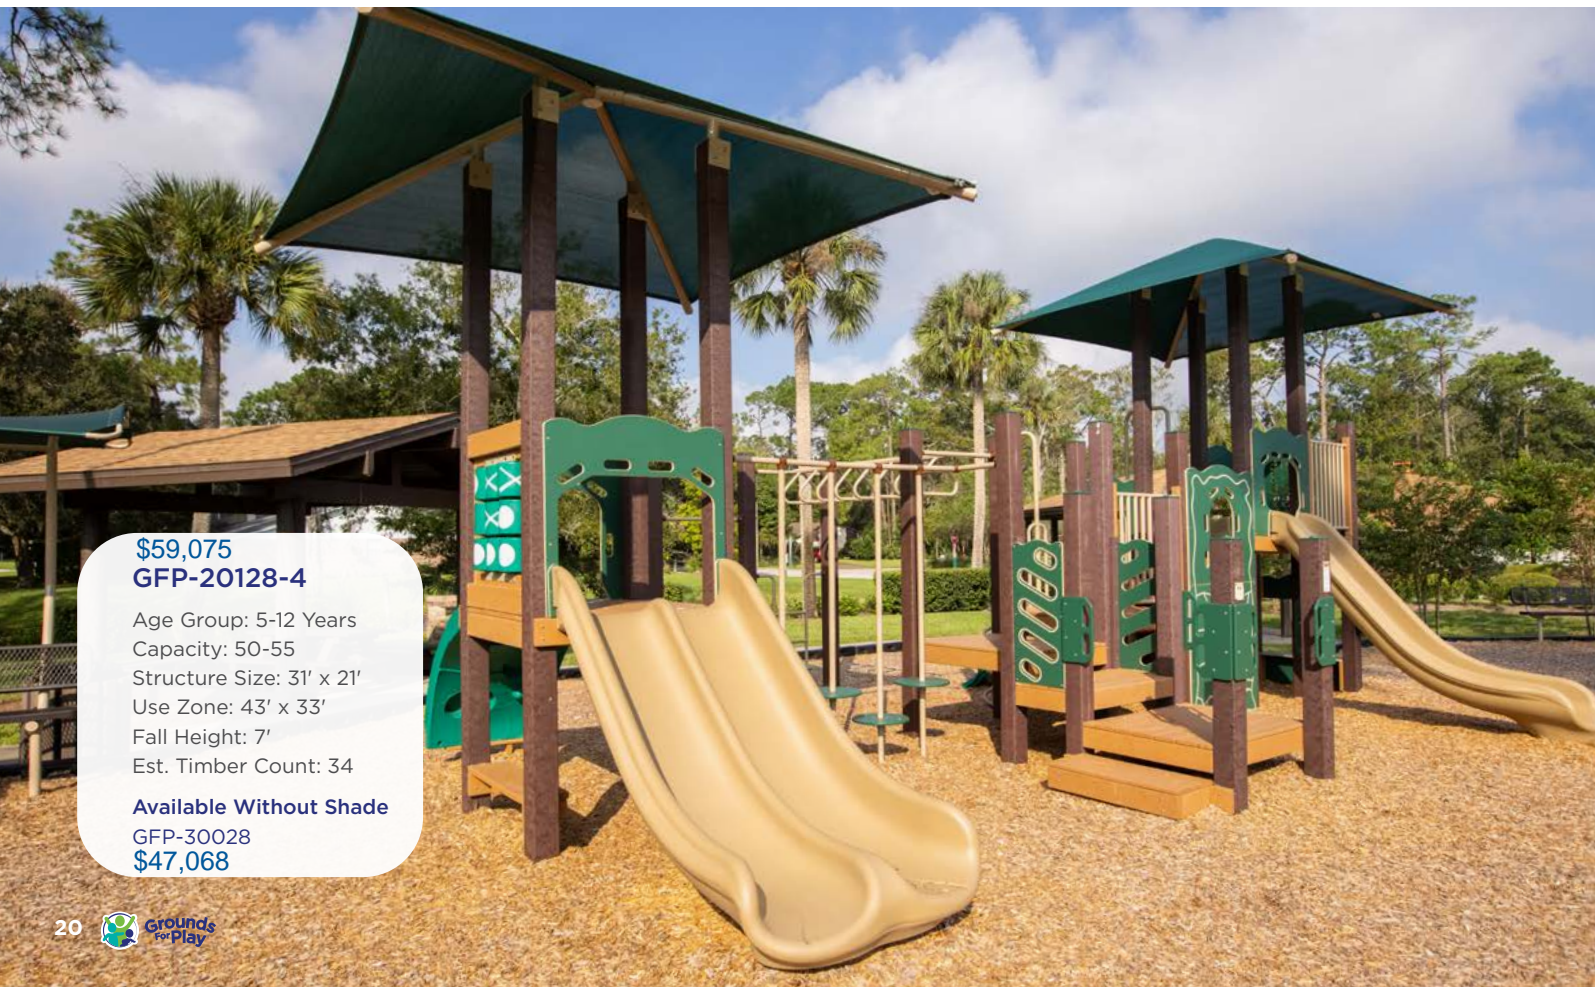

$59,075
GFP-20128-4
Age Group: 5-12 Years
Capacity: 50-55
Structure Size: 31' x 21'
Use Zone: 43' x 33'
Fall Height: 7'
Est. Timber Count: 34
Available Without Shade
GFP-30028
$47,068

Warning! Installation over a hard surface such as concrete, asphalt, or packed earth may result in serious injury from falls.