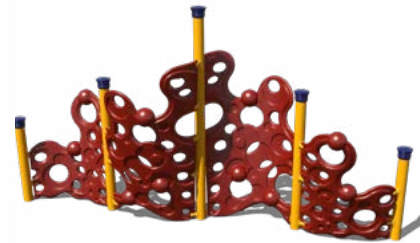

4-Section Bubble Wall
2-5 Years: AFR0091XX $5,364
5-12 Years: EFR0069XX $5,675
Use Zone: 14' x 30'
2-5 Years 2-Section (AFR0089XX) Also Available $2,879