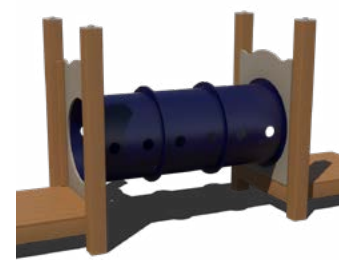

## Components Integrated Shade & Roofs

**Integrated Shade**  
Square and Hexagon Decks

**Square Ridge Roof**  
Square and Rectangle Decks

**Flat Bridge**  
6' Length

**Clatter Bridge**  
8' Length

**Fixed Lily Pad Bridge**  
8' Length  
*Suspended Version (Ages 5-12) Available*