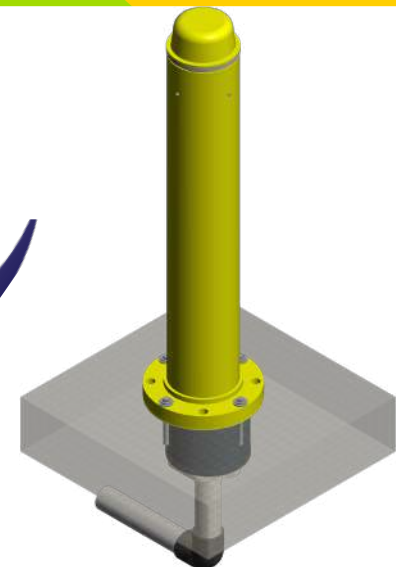

Omnipod Interface

Add one of our Surface Sprays to the Omnipod for a fun, economical solution.

Upgrade your Omnipod to an above ground feature to give your project a fresh look.

iSplash Mosaic

S.M.A.R.T Technology (Self-Monitoring Analysis and Reporting Technology)

Our proactive technology can run diagnostic checks, report and log data, and control water chemistry and pressure.

Online Technical Support

Allows remote end users and our technicians total onsite control, Personal training, and maintenance.

Total Control

The app allows control of other areas of the park such as lighting, security cameras, or irrigation controls.

Advanced Control Capability

Our DMX technology offers unlimited number of inputs/outputs for different sequencing, activations and water flow.

Lights, Sounds & Vibrations

Create completely interactive environments to maximize sensory experiences, promoting play for all abilities.

Remote Access

Web-accessible via secure online portal, all control capabilities on-site can also be performed remotely, including operation and reprogramming.