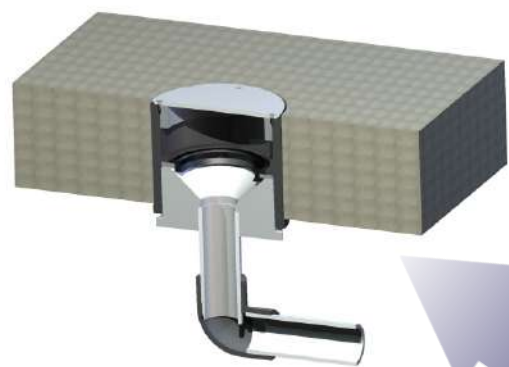

Omnipod Interface

Add one of our Surface Sprays to the Omnipod for a fun, economical solution.

Upgrade your Omnipod to an above ground feature to give your project a fresh look.

iSplash Mosaic

S.M.A.R.T Technology (Self-Monitoring Analysis and Reporting Technology)

Our proactive technology can run diagnostic checks, report and log data, and control water chemistry and pressure.

Online Technical Support

Allows remote end users and our technicians total onsite control, Personal training, and maintenance.

Total Control

The app allows control of other areas of the park such as lighting, security cameras, or irrigation controls.

Advanced Control Capability

Our DMX technology offers unlimited number of inputs/outputs for different sequencing, activations and water flow.

Lights, Sounds & Vibrations

Create completely interactive environments to maximize sensory experiences, promoting play for all abilities.

Remote Access

Web-accessible via secure online portal, all control capabilities on-site can also be performed remotely, including operation and reprogramming.