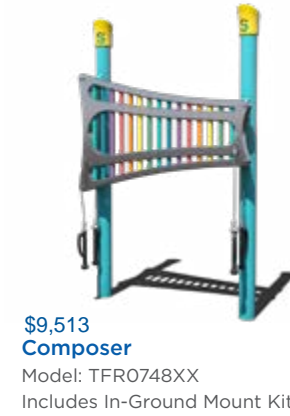

Musical Instruments

Yellow $1,619
Indigo $1,619
Orange $1,499
Turquoise $1,499
(Includes in-ground mount kit)

Indigo $1,429
Orange $1,429
Turquoise $1,369
Yellow $1,369
(Includes in-ground mount kit)

Glockenspiel Mallets
Model: 77003 $29

Musical Instruments

Additional Mallets Sold Separately
Inclusive Mallets Also Available