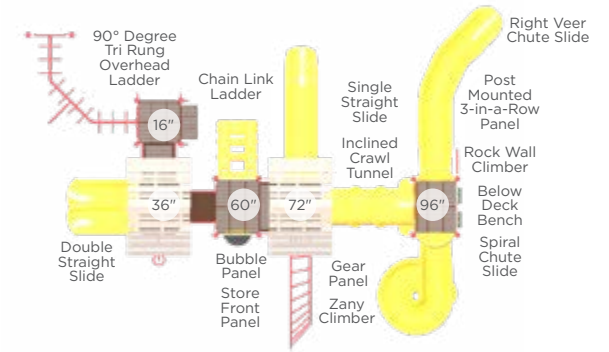

Play Structure Overhead Views

FX3-FRM512-001

Page 46