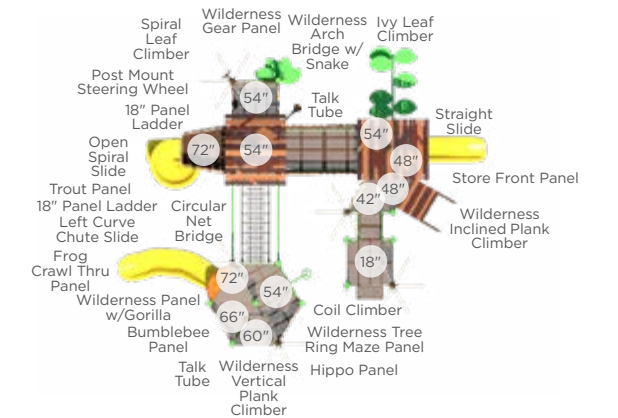

SRPFX-50302-R3

Page 35