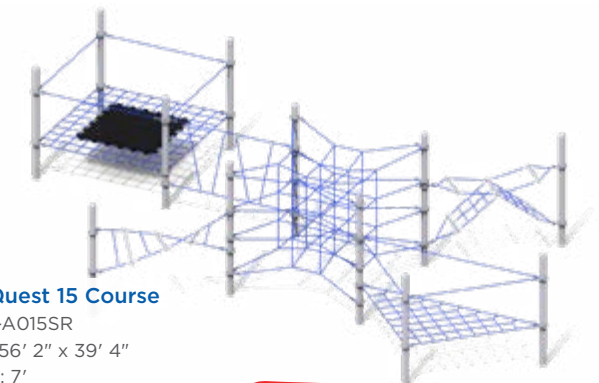

$67,447

Ascend Quest 15 Course

Model: RC-A015SR
Use Zone: 56' 2" x 39' 4"
Fall Height: 7'
Ages: 5-12

Choose a Pre-Configured Design or Customize Your Own HelioNet

1. 1 Choose a Hexagon or Square Shape
2. 2 Choose Your Components