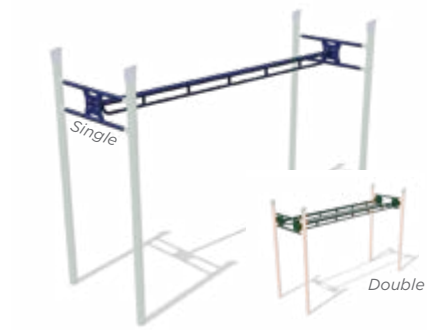

Single & Double Parallel Bar
8' Length
Ages: 5-12