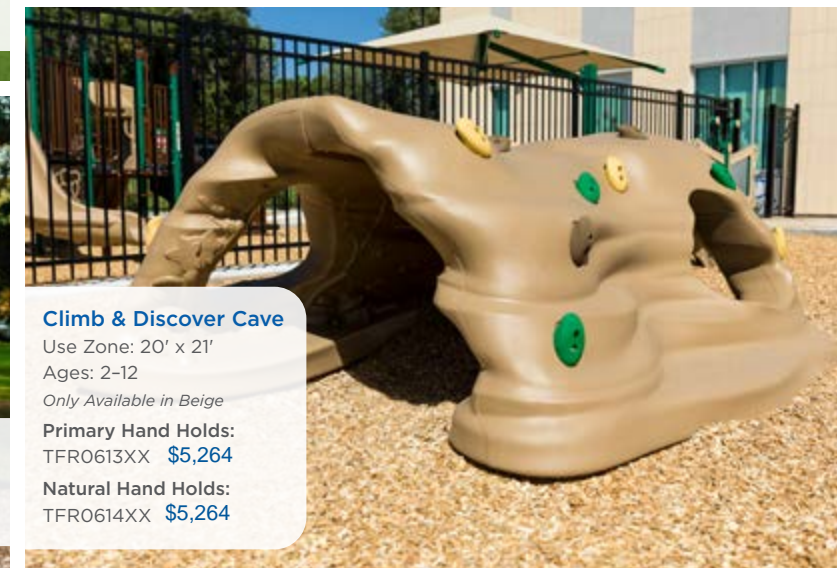

Climbers

\$18,858
Teepee Climber
Model: TFR0681XX
Use Zone: 25' x 23'
Height: 4'
Ages: 2-12

Zany Zipper Arch Climber
Model: 90007113XX **\$3,003**
Use Zone: 28' x 14'
Ages: 5-12

Hump Camel Climber
Use Zone: 17' x 14'
Single (Pictured) Model: TFR16968XX **\$1,764**
Ages: 5-12
Junior Model: TFR16985XX **\$1,399**
Ages: 2-5

Camel Back Kids Climber
Model: 90007112XX **\$3,637**
Use Zone: 27' x 15'
Ages: 5-12

Climb & Discover Cave
Use Zone: 20' x 21'
Ages: 2-12
Only Available in Beige
Primary Hand Holds: TFR0613XX **\$5,264**
Natural Hand Holds: TFR0614XX **\$5,264**