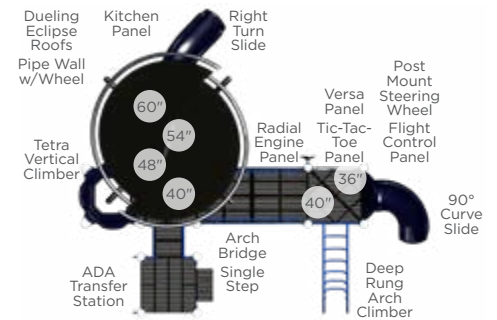

PS5-71096

Page 72