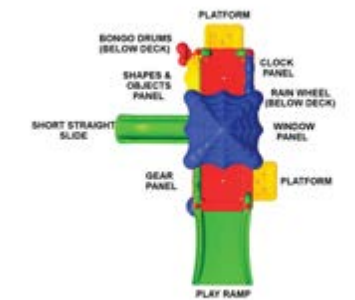

$7,061 Sapling

Structure: Inquire for part number
Age Group: 6-23 Months
Use Zone: 14' 5" x 19' 6"

MODEL	AGES	CAPACITY	USE ZONE	FALL HEIGHT	MOUNTING
Discovery Center 2	2-5	10-15	22' x 27'	3' 1.5"	Ground Spike or Anchor Bolt
Discovery Center 4	2-5	15-20	27' x 28'	3' 1.5"	Ground Spike or Anchor Bolt
Discovery Center 5	2-5	20-25	28' x 31'	3' 9"	Ground Spike or Anchor Bolt

MODEL	AGES	CAPACITY	USE ZONE	FALL HEIGHT	MOUNTING
Seedling	6-23 Months	8-10	13' 7" x 13' 5"	1' 10"	Ground Spike or Anchor Bolt
Super Sprout	6-23 Months	6-8	14' 2" x 10' 5"	1' 3"	Ground Spike or Anchor Bolt
Sapling	6-23 Months	15-25	14' 5" x 19' 6"	1' 10"	Ground Spike or Anchor Bolt