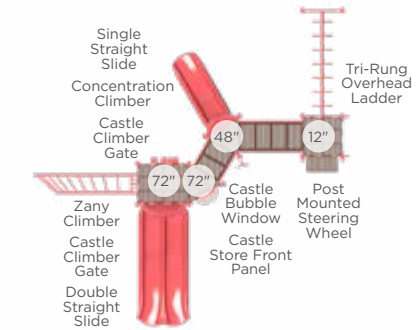

FX3-CAS512-001

Page 47