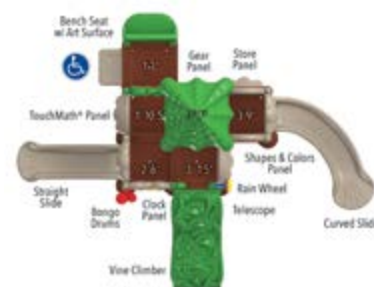

$12,823 Discovery Center 5

Structure: Inquire for part number
Age Group: 2-5 Years
Use Zone: 28' x 31'