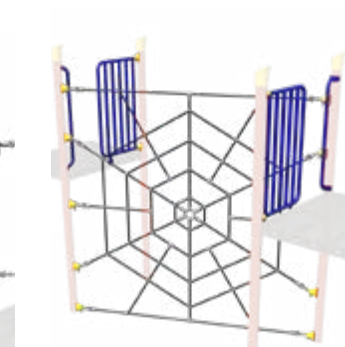

Suspension Bridge
Ages: 2-12
Decks: 2' to 8' Heights
Length: 8'

Vertical Spider Net Bridge
Ages: 5-12
Decks: Up to 4'
Black Netting Only