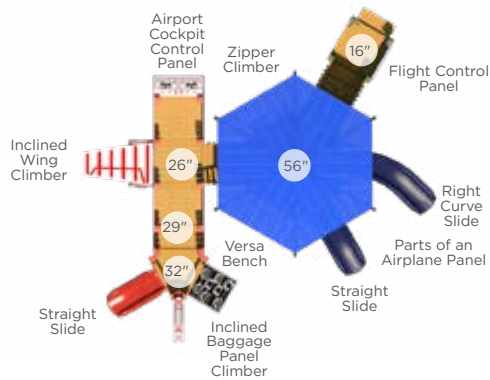

R3FX-30024-R1

Page 56