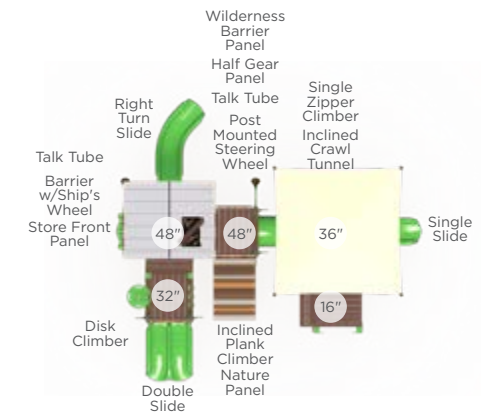

Play Structure Overhead Views

R3FX-30169

Page 50