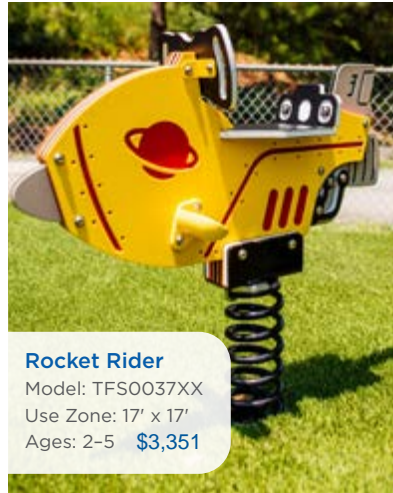

**\$4,859
Spinner**
Model: PLD0004XX
Use Zone: 14' x 14'
Ages: 2-12

**\$14,238
Orbit**
Model: PLD0009XX
Use Zone: 18' x 18'
Ages: 5-12

*All stainless steel products have an 8-week lead time.

Motion

Police Rider
Model: TFS0014XX
Use Zone: 17' x 17'
Ages: 2-5 **\$3,512**

Moon Buggy
Use Zone: 17' x 17'
Ages: 2-5
1 Seat: TFS0036XX **\$2,308**
2 Seat: TFS0031XX **\$3,567**

Rocket Rider
Model: TFS0037XX
Use Zone: 17' x 17'
Ages: 2-5 **\$3,351**

Horse Rider **\$2,287**
Model: TFS0026XX
Use Zone: 17' x 17'
Ages: 12-23 Months, 2-5