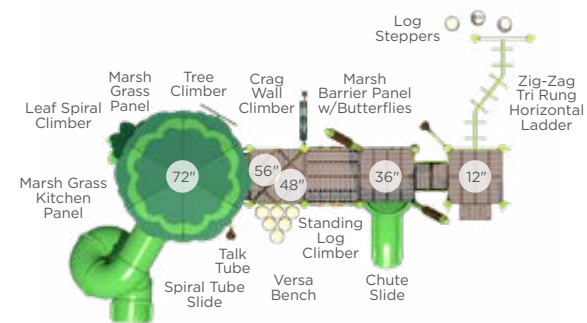

SRPFX-50043-R3

Page 33