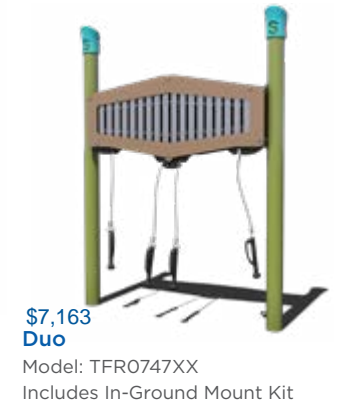

Musical Instruments

Yellow $1,619
Indigo $1,619
Orange $1,499
Turquoise $1,499
(Includes in-ground mount kit)

Indigo $1,429
Orange $1,429
Turquoise $1,369
Yellow $1,369
(Includes in-ground mount kit)

Glockenspiel Mallets
Model: 77003 $29

Musical Instruments

Additional Mallets Sold Separately
Inclusive Mallets Also Available