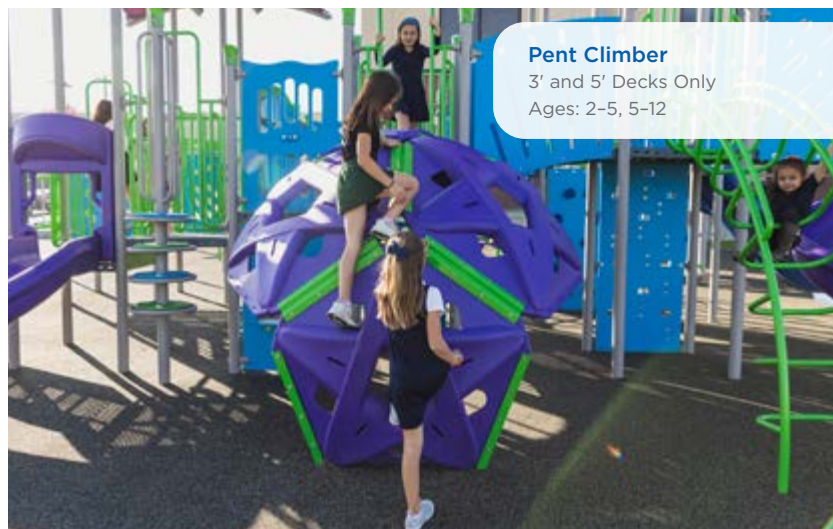

Bedrock Climber
3' and 4' Decks Only
Ages: 2-5, 5-12

Stepping Stone Climber
Deck Must Be Even or Higher Than Top Disk
Ages: 2-5, 5-12