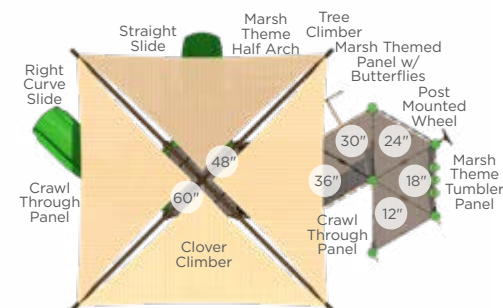

SRPFX-50290

Page 34