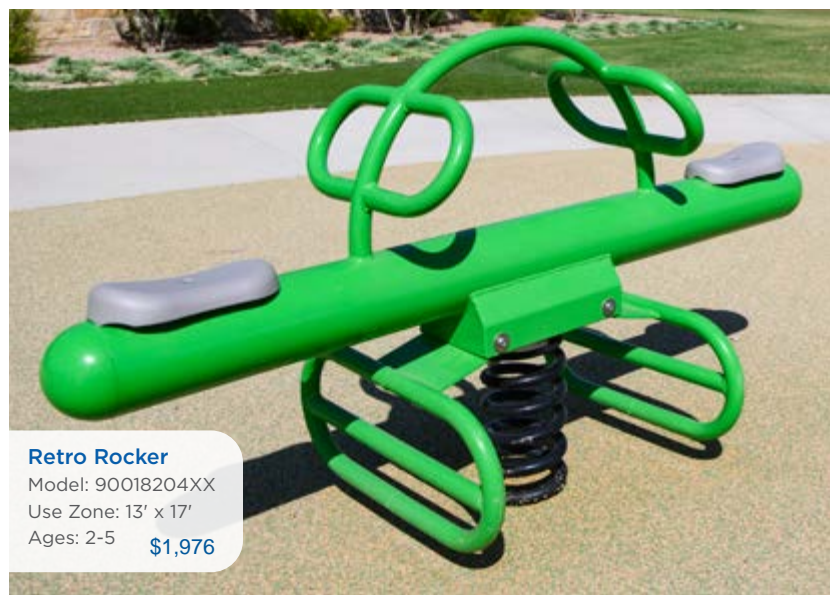

Motion

**Inclusive
Sensory Roller Table**
Model: TFR0682XX
Use Zone: 22' 4" x 14' 8"
Ages: 2-12 **\$18,788**

Classic Teeter II
Model: 90017009XX
Use Zone: 22' x 13'
Ages: 5-12 **\$2,302**

Quad Saw
Model: TFR0736XX
Use Zone: 22' x 18'
Ages: 5-12 **\$9,887**