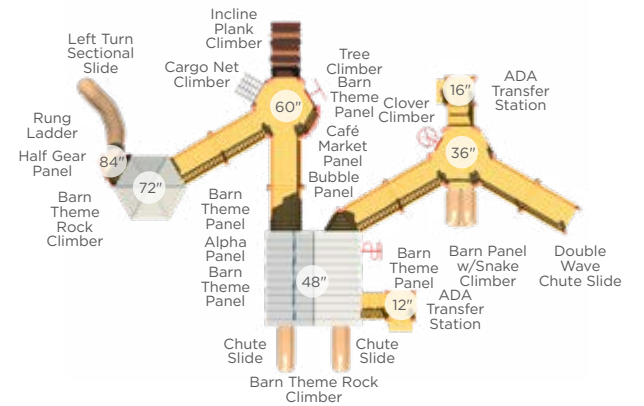

Play Structure Overhead Views

R3FX-30072-R1

Page 54