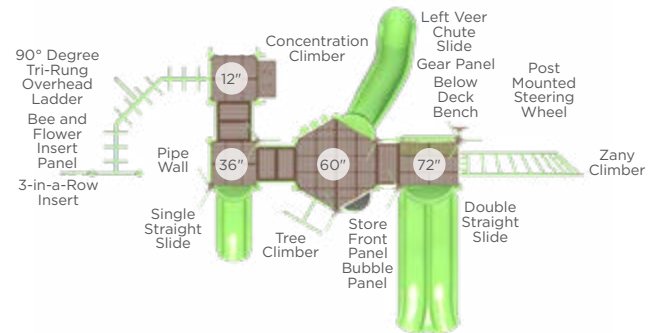

FX3-NAT512-008

Page 45