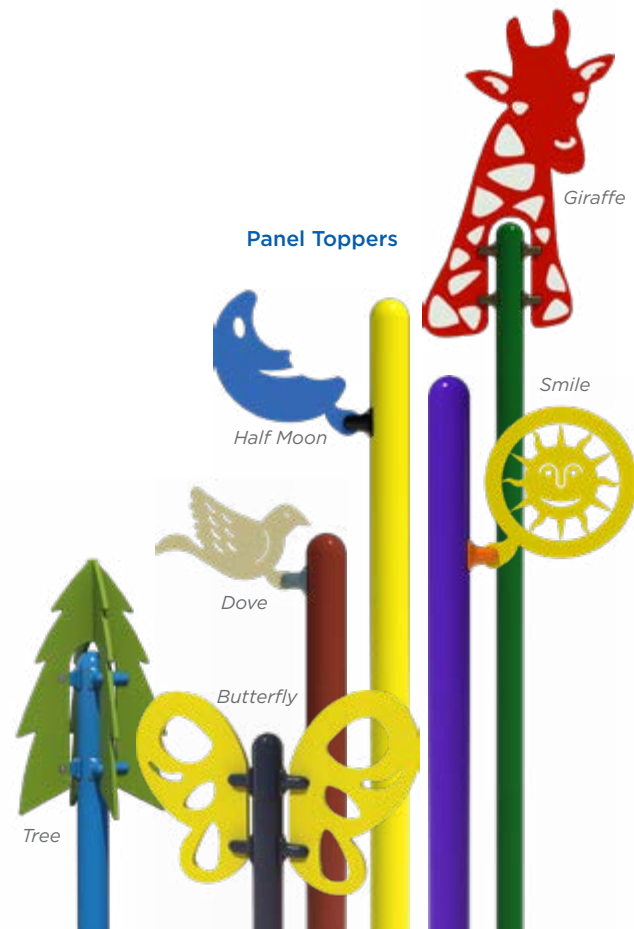

Panel Toppers

Giraffe

Smile

Half Moon

Dove

Butterfly

Tree