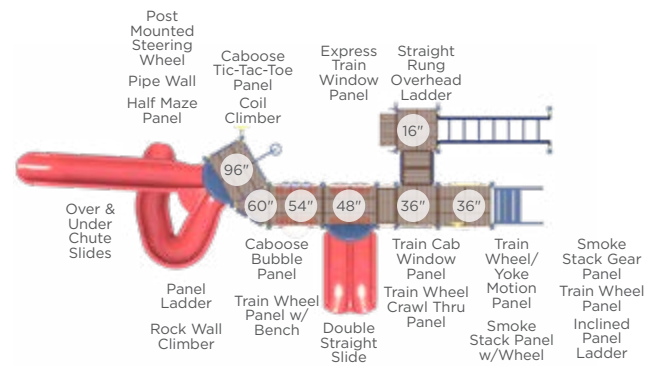

FX3-TRN512-001

Page 49