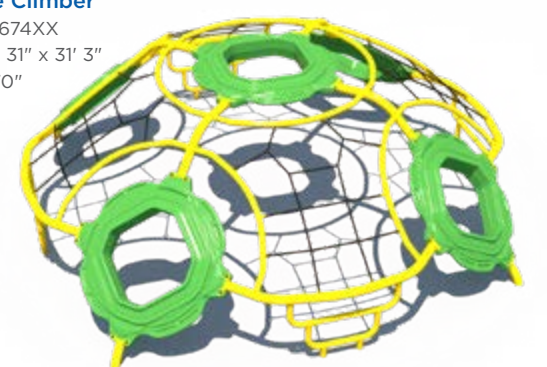

$18,598
Tetra Dome Climber
Model: TFR0674XX
Use Zone: 31' 31" x 31' 31"
Fall Height: 70"
Ages: 5-12