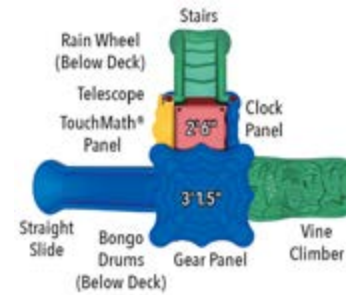

Discovery Centers®

These units offer standards-based developmental and educational activities. They are easy to assemble and come with a 10-year limited warranty on upright posts and a 5-year limited warranty on plastic. Colors are shown. Mounting options available are ground spike or anchor bolt. Inquire about part numbers for each.

$7,521 Discovery Center 2

Structure: Inquire for part number
Age Group: 2-5 Years
Use Zone: 22' x 27'