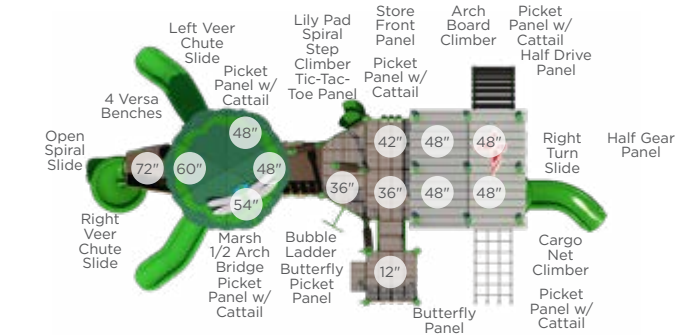

SRPFX-50108-R2

Page 35