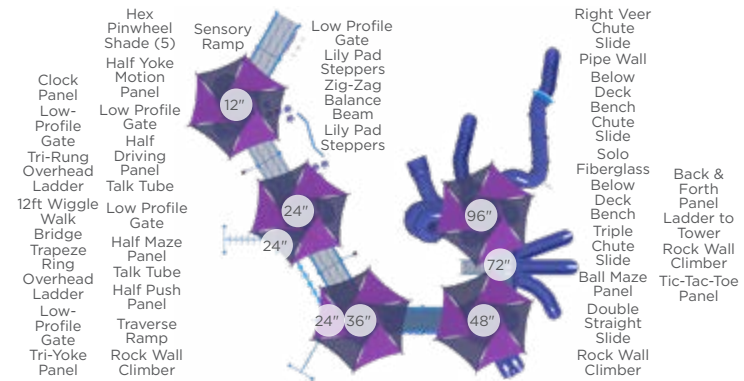

FXT-50015

Page 61