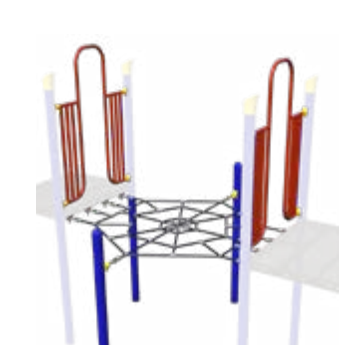

Hex Net Bridge
Ages: 5-12
Decks: Max deck height is 4'. Can have transition decks up to 36".
Length: 8'
Black Netting Only