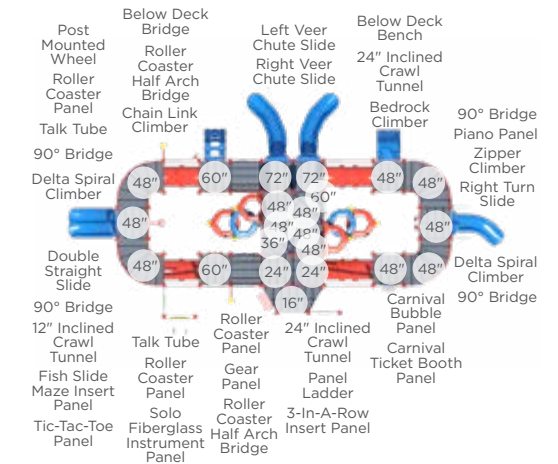

Play Structure Overhead Views

SRPFX-50350
Page 38