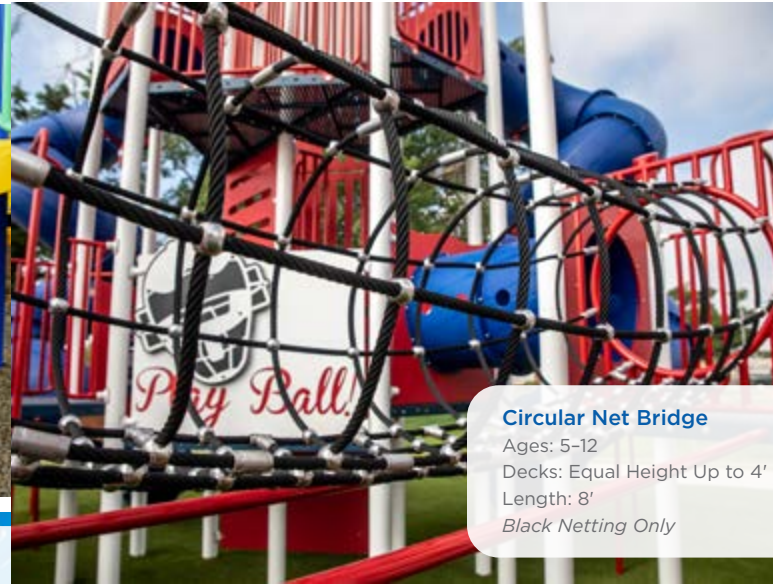

Bridges & Deck Connectors