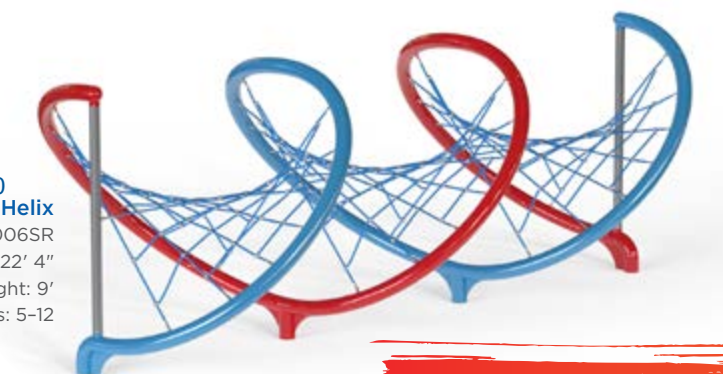

Climbers

11' Tower $10,991
Model: RC-101-ISR
Use Zone: 27' 6" x 27' 6"
Fall Height: 6'

13' Tower (shown) $12,579
Model: RC-101SR
Use Zone: 30' 7" x 30' 7"
Fall Height: 6'

15' Tower $17,345
Model: RC-102-ISR
Use Zone: 37' 6" x 37' 6"
Fall Height: 7'

19' Tower $18,139
Model: RC-102SR
Use Zone: 44' 6" x 44' 6"
Fall Height: 7'

25' Tower $28,205
Model: RC-103SR
Use Zone: 52' 2" x 52' 2"
Fall Height: 7'