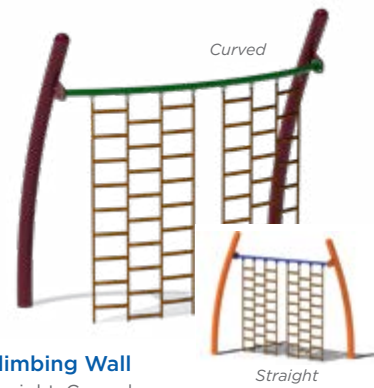

Climbing Wall
Straight, Curved
Ages: 5-12