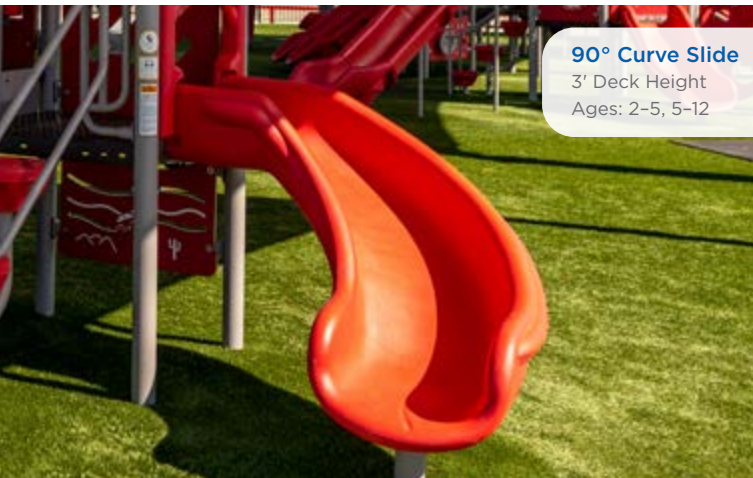

270° Circle Ring
Ages: 5-12

360° Orbital
8' Length
Ages: 5-12

Over Under
8' Length
Ages: 5-12

Slides

Spiral Tube Slide
6' to 8' Deck Heights
Ages: 5-12
*Available for 5" Posts with 48" Decks
or 3.5" Posts with 46.5" Decks*