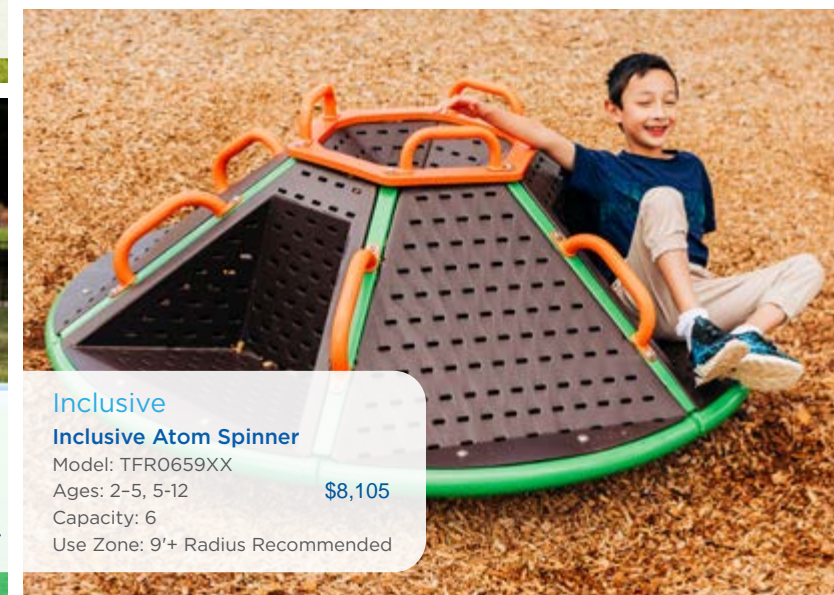

**Inclusive
Inclusive Orbit**
Model: PLD0010XX
Use Zone: 20' x 20'
Ages: 5-12 **$16,507**

Whirl & Twirl
Model: TFR0615XX
Use Zone: 15' 7" x 15' 7"
Ages: 5-12 **$932**

**Inclusive
Inclusive Atom Spinner**
Model: TFR0659XX
Ages: 2-5, 5-12
Capacity: 6
Use Zone: 9'+ Radius Recommended **$8,105**