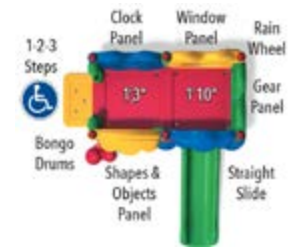

$5,066 Seedling

Structure: Inquire for part number
Age Group: 6-23 Months
Use Zone: 13' 7" x 13' 5"