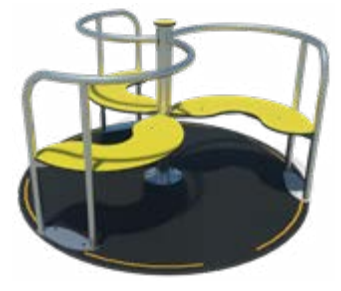

**$14,238
Orbit**
Model: PLD0009XX
Use Zone: 18' x 18'
Ages: 5-12

*All stainless steel products have an 8-week lead time.