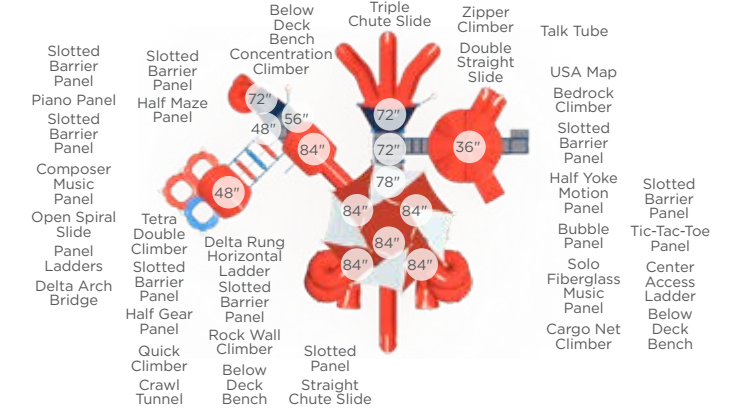

Page 59

FXT-50003

Page 59

FXT-50023

Page 60

Play Structure Overhead Views

FXT-50025

Page 60