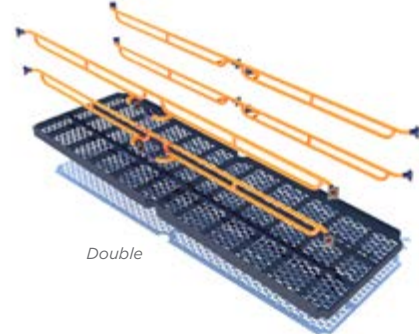

Giraffe

Smile

Half Moon

Dove

Butterfly

Tree

Ramps & Stairs

New! **Sensory Ramp**
Available for 5" Posts Only
4' x 12'
Available Activities:
• Duo Musical Instrument
• Solo Musical Instrument
• Ball Maze
• Kaleidoscope
• Pond & Flower Explorer
• Frog Slide Tile
• 4 in a Row