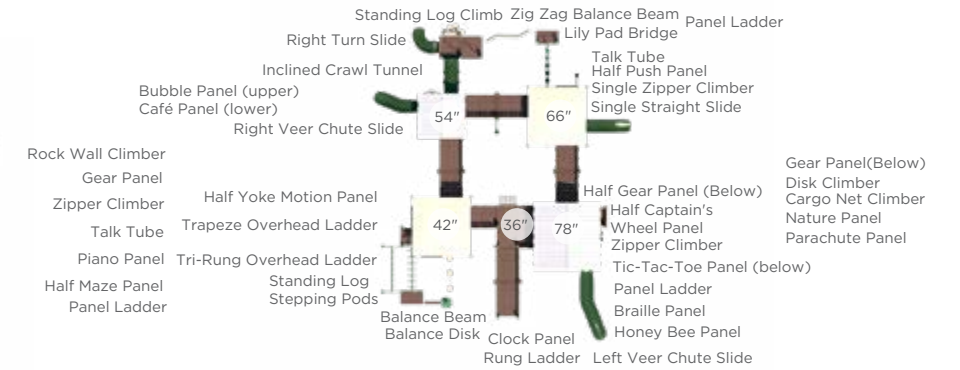

R3FX-30055-R4

Page 55