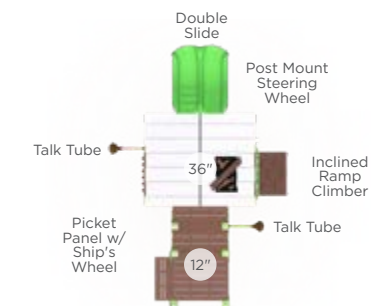

R3FX-30191

Page 51