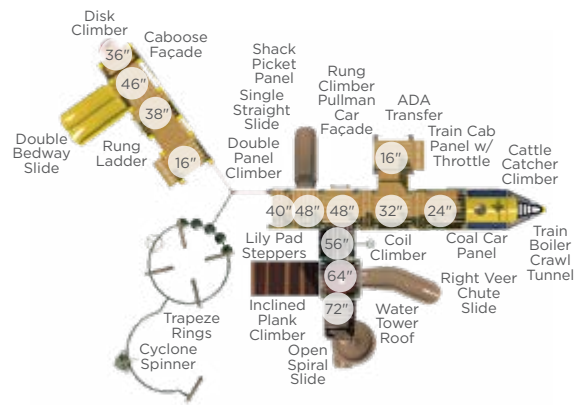

R3FX-30029-R2

Page 57