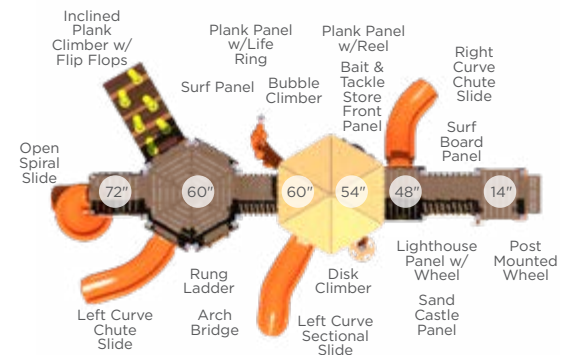

R3FX-30037-02

Page 53