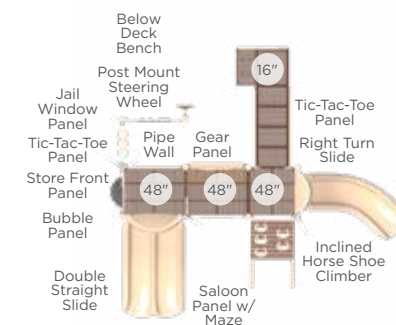

FX3-WST205-001

Page 48