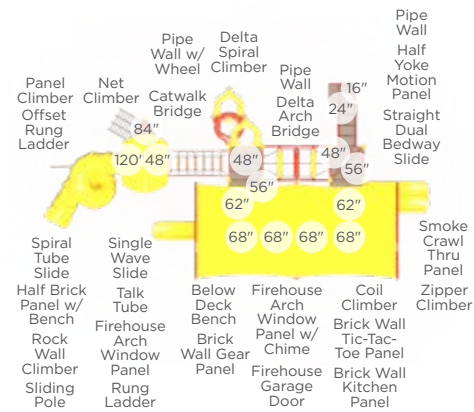

SRPFX-50303-03
Page 37