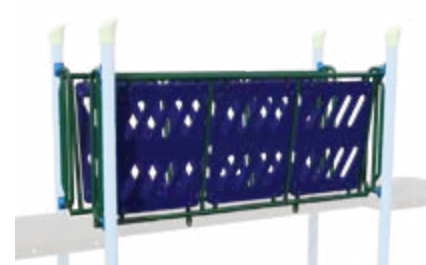

Funnel Bridge with HDPE Barriers
Ages: 2-12
Decks: 2' to 8' Heights
Length: 8'