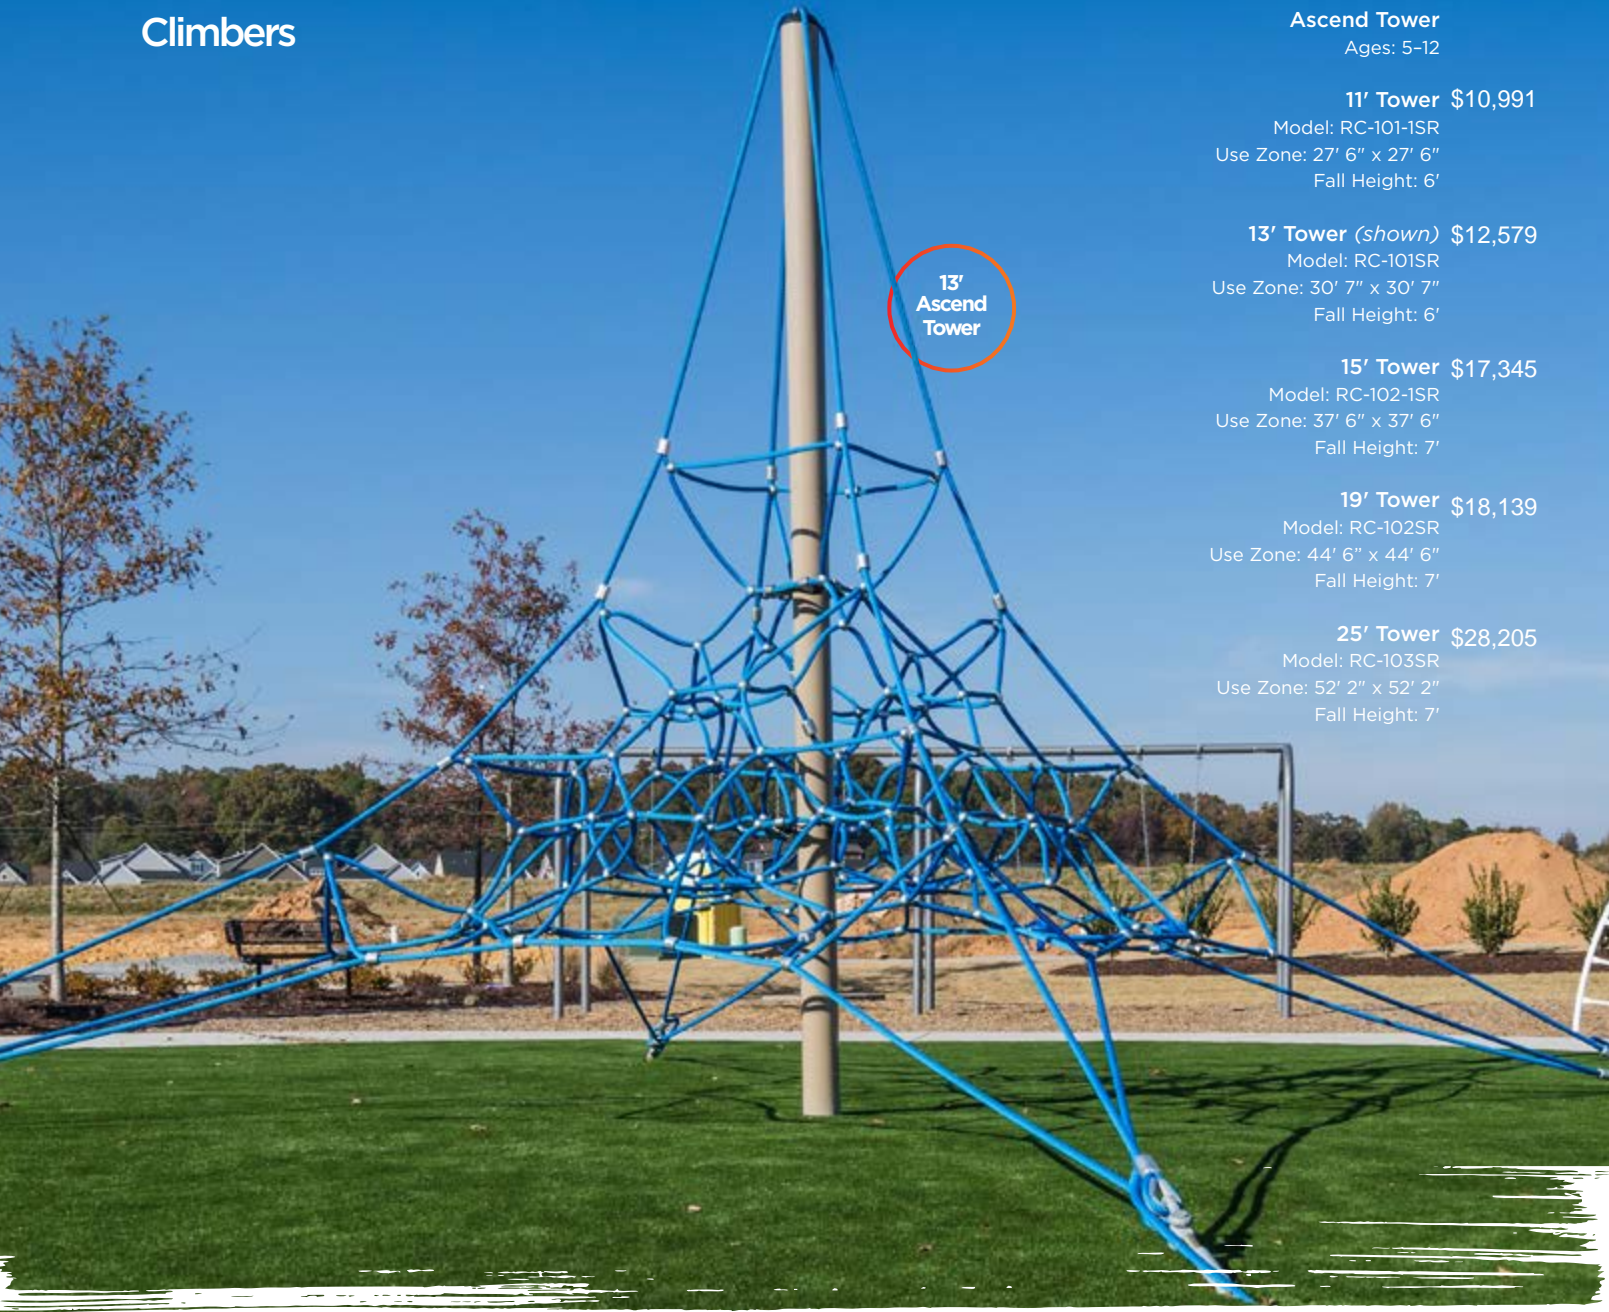

\$40,407
Ascend Atom
Model: RC-903SR
Use Zone: 26' 4" x 24' 9"
Fall Height: 7'
Ages: 5-12

New!

\$11,295
Ascend Demi Helix
Model: RC-TS001SR
Use Zone: 26' 5" x 22' 4"
Fall Height: 9'
Ages: 5-12

Climbers

Ascend Tower
Ages: 5-12