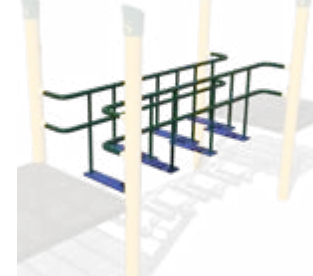

Challenge Bridge
Ages: 5-12
Decks: 2' to 2 1/2' Heights
Length: 8'