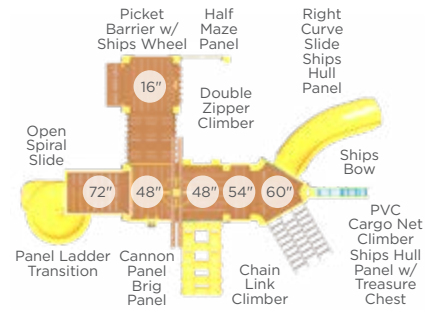

R3FX-30091-003

Page 53