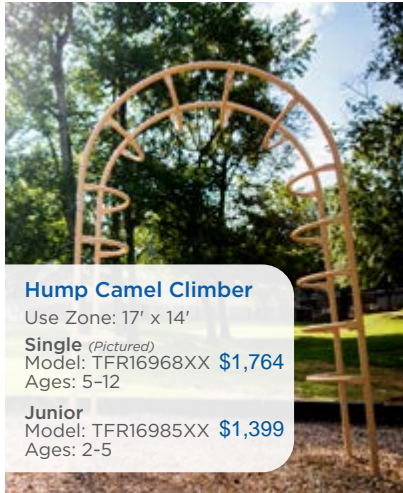

\$18,598
Tetra Dome Climber
Model: TFR0674XX
Use Zone: 31' 31" x 31' 31"
Fall Height: 70"
Ages: 5-12

FEATURED
product

Hurricane Climber

Hurricane Climber

Use Zone: 24' x 24'
Fall Height: 5' 6"
Ages: 5-12

With Shade: TFR0688XX **\$22,594**
Without Shade: AFR0247XX **\$15,912**

Climbers

\$18,858
Teepee Climber
Model: TFR0681XX
Use Zone: 25' x 23'
Height: 4'
Ages: 2-12

Zany Zipper Arch Climber
Model: 90007113XX **\$3,003**
Use Zone: 28' x 14'
Ages: 5-12

Hump Camel Climber
Use Zone: 17' x 14'
Single (Pictured) Model: TFR16968XX **\$1,764**
Ages: 5-12
Junior Model: TFR16985XX **\$1,399**
Ages: 2-5

Camel Back Kids Climber
Model: 90007112XX **\$3,637**
Use Zone: 27' x 15'
Ages: 5-12

Climb & Discover Cave
Use Zone: 20' x 21'
Ages: 2-12
Only Available in Beige
Primary Hand Holds: TFR0613XX **\$5,264**
Natural Hand Holds: TFR0614XX **\$5,264**