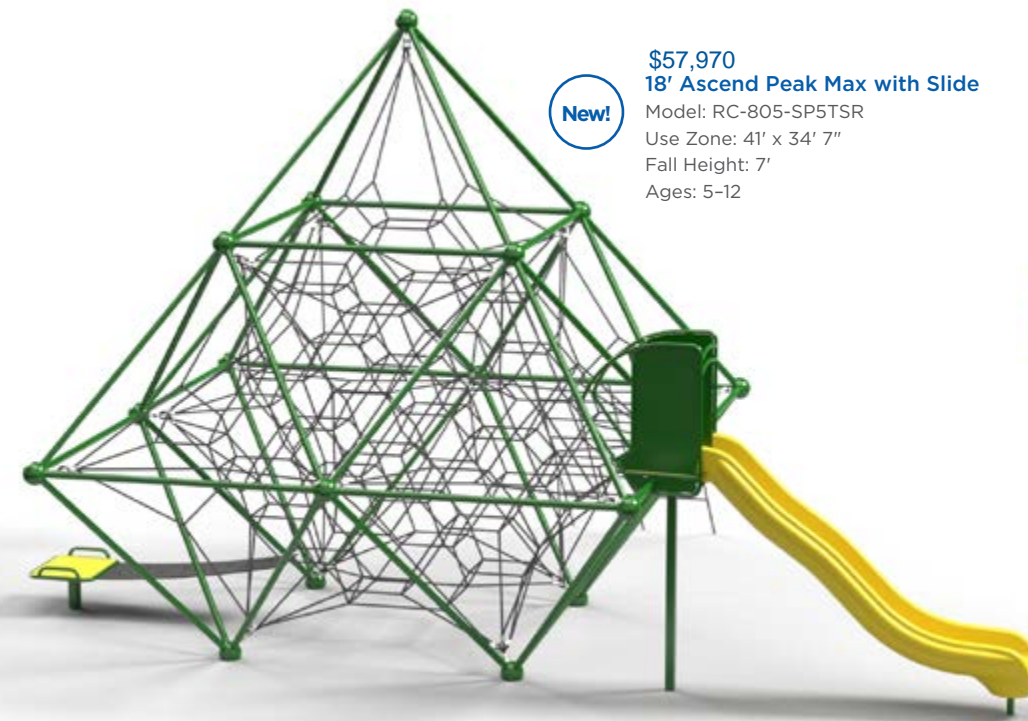

Climbers

$24,898
15' Ascend Peak Max
Model: RC-804SR
Use Zone: 31' 3" x 31' 3"
Fall Height: 8'
Ages: 5-12

$57,970
18' Ascend Peak Max with Slide
Model: RC-805-SP5TSR
Use Zone: 41' x 34' 7"
Fall Height: 7'
Ages: 5-12