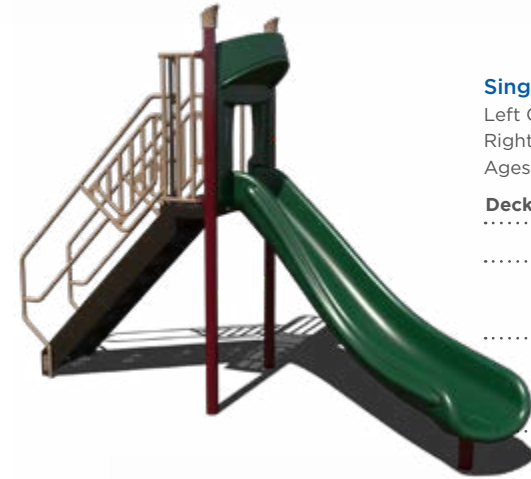

Deck Height	Curves To	Item Number	
3'	Right	AFR0273XX	$5,407
4'	Left	AFR0276XX	$5,999
	Right	AFR0277XX	$5,999
5'	Right	AFR0280XX	$7,528
	Right Turn Double	AFR0281XX	$8,355

Deck Height	Item Number	
3'	AFR0271XX	$5,225
4'	AFR0274XX	$5,530
5'	AFR0278XX	$7,290
6'	AFR0282XX	$8,743
8'	AFR0284XX	$10,796