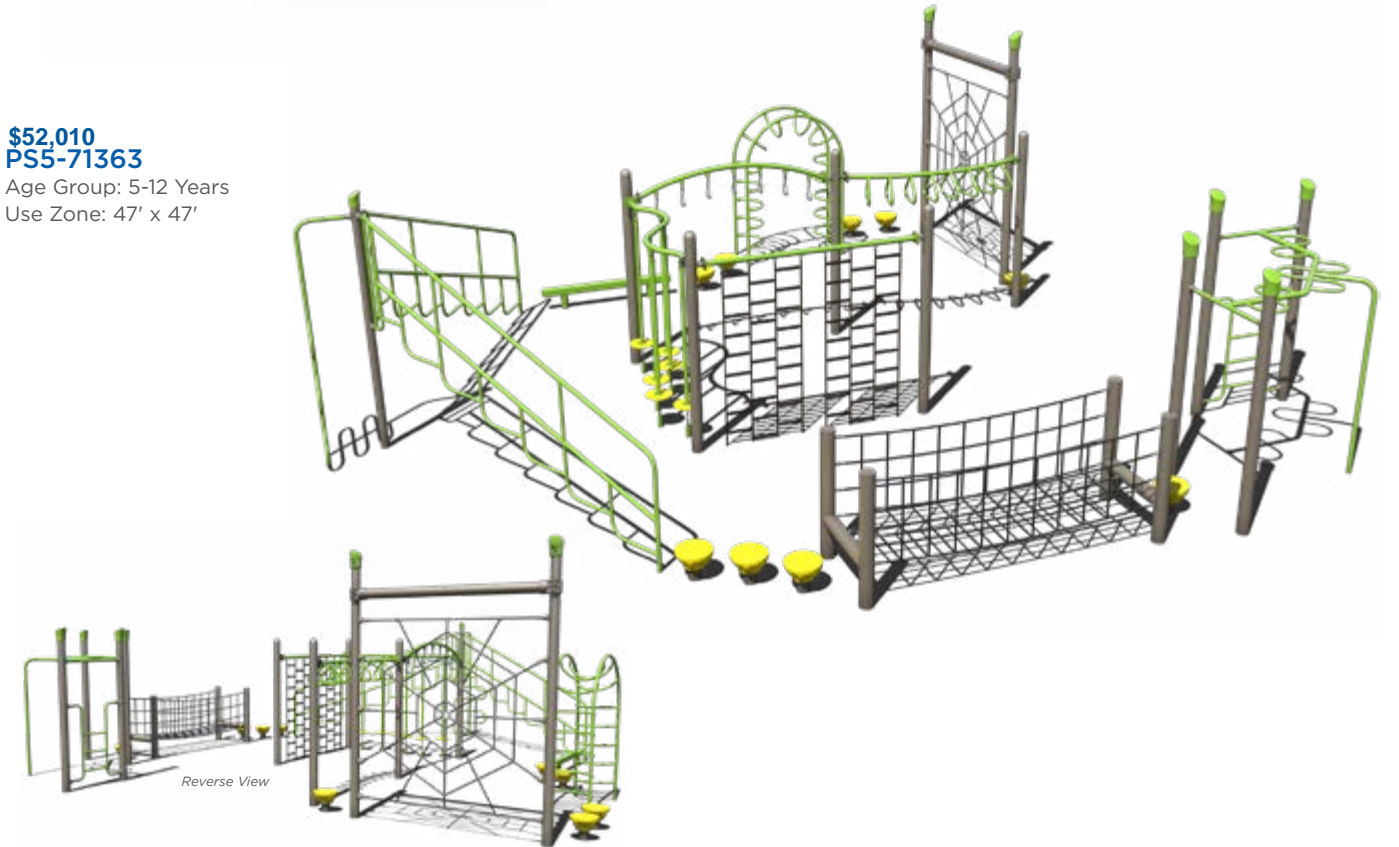

\$90,892
PS5-71361

Age Group: 5-12 Years
Use Zone: 40' x 55'

\$77,755
Available Without Shade
PS5-71361-1

\$42,659
PS5-71364

Age Group: 5-12 Years
Use Zone: 38' x 48'

\$66,935*
PS5-71366

Age Group: 5-12 Years
Use Zone: 52' x 54'

Extended Lead Times Apply

\$52,010
PS5-71363

Age Group: 5-12 Years
Use Zone: 47' x 47'

Want to see an overhead view?
See page 156.

MODEL	AGES	CAPACITY	SIZE	USE ZONE	FALL HEIGHT	EST. TIMBER COUNT
PS5-71361	5-12	30-35	28' x 43'	40' x 55'	7'	45
PS5-71366	5-12	30-35	40' x 37'	52' x 54'	7'	58