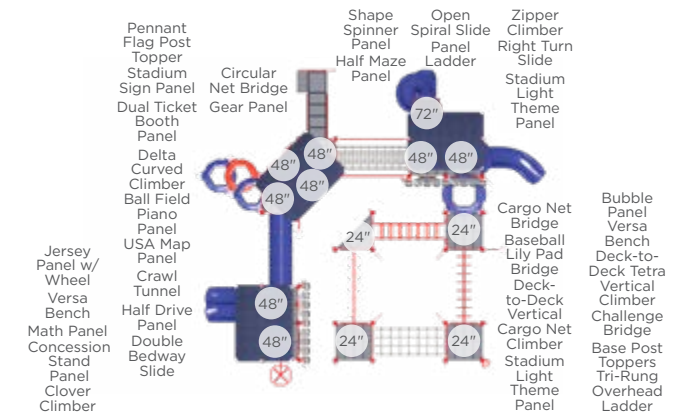

SRPFX-50220-01
Page 39