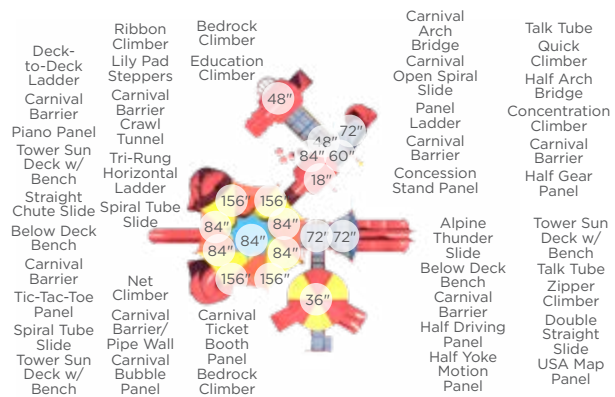

SRPFX-50390-R1
Page 38