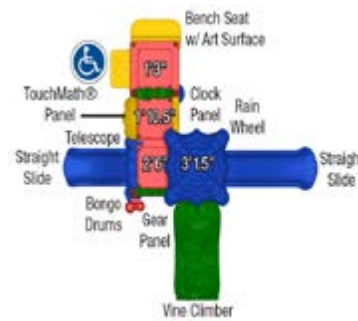

$10,898 Discovery Center 4

Structure: Inquire for part number
Age Group: 2-5 Years
Use Zone: 27' x 28'