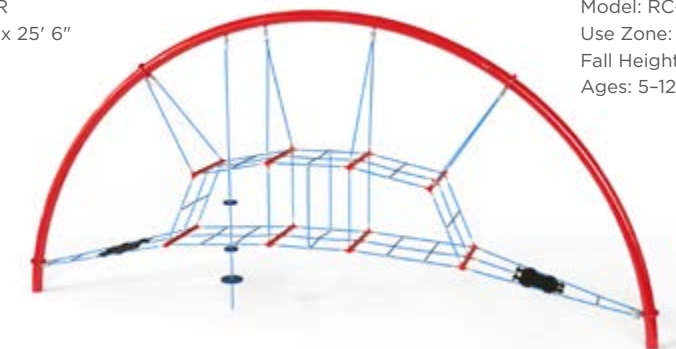

$18,506
Ascend Gateway
Model: RC-9001SR
Use Zone: 38' 9" x 15' 2"
Fall Height: 7'
Ages: 5-12