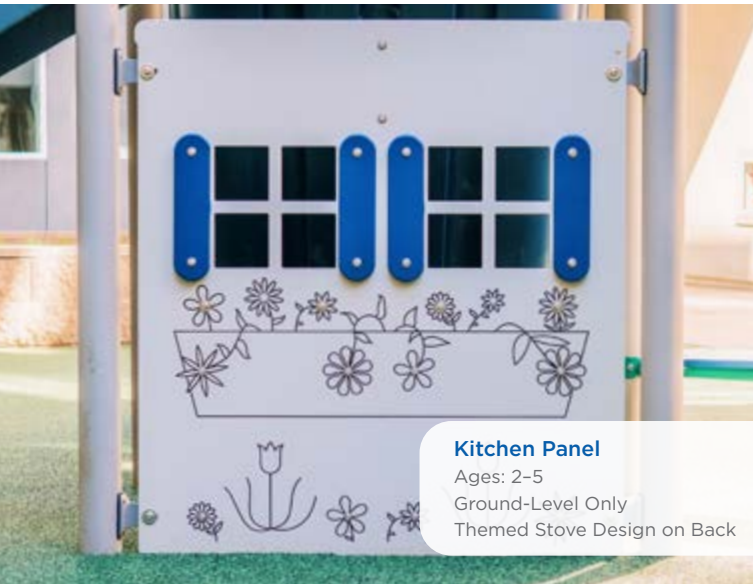

Decks: 3' to 8'
Ages: 2-5, 5-12

Double Stainless Steel Slide

Decks: 3' to 8'
Ages: 2-5, 5-12

Ground-Based & Standard Activity Panels

Kitchen Panel
Ages: 2-5
Ground-Level Only
Themed Stove Design on Back

Half Maze Panel
Ages: 2-12
Ground-Level Only