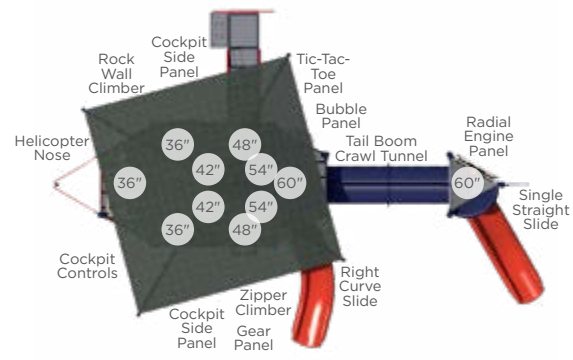

Play Structure Overhead Views

SRPFX-50183
Page 36