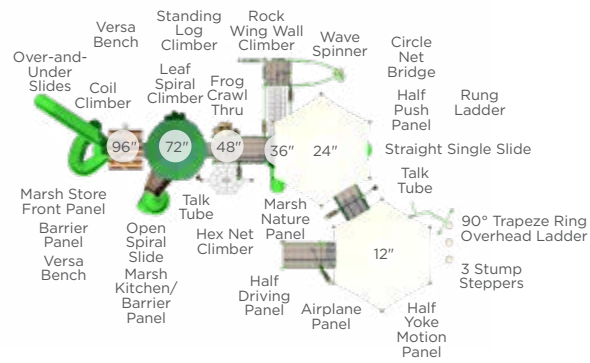

SRPFX-50372-01

Page 33