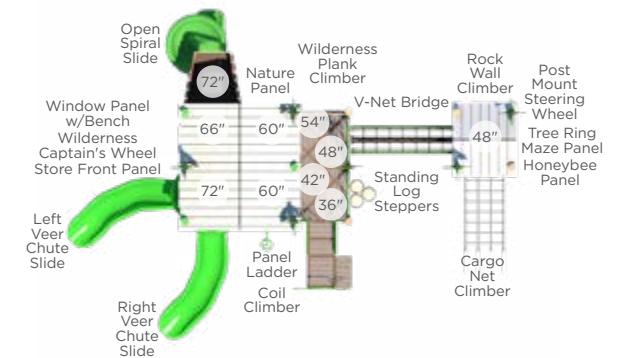

Play Structure Overhead Views

SRPFX-50218-R1

Page 34