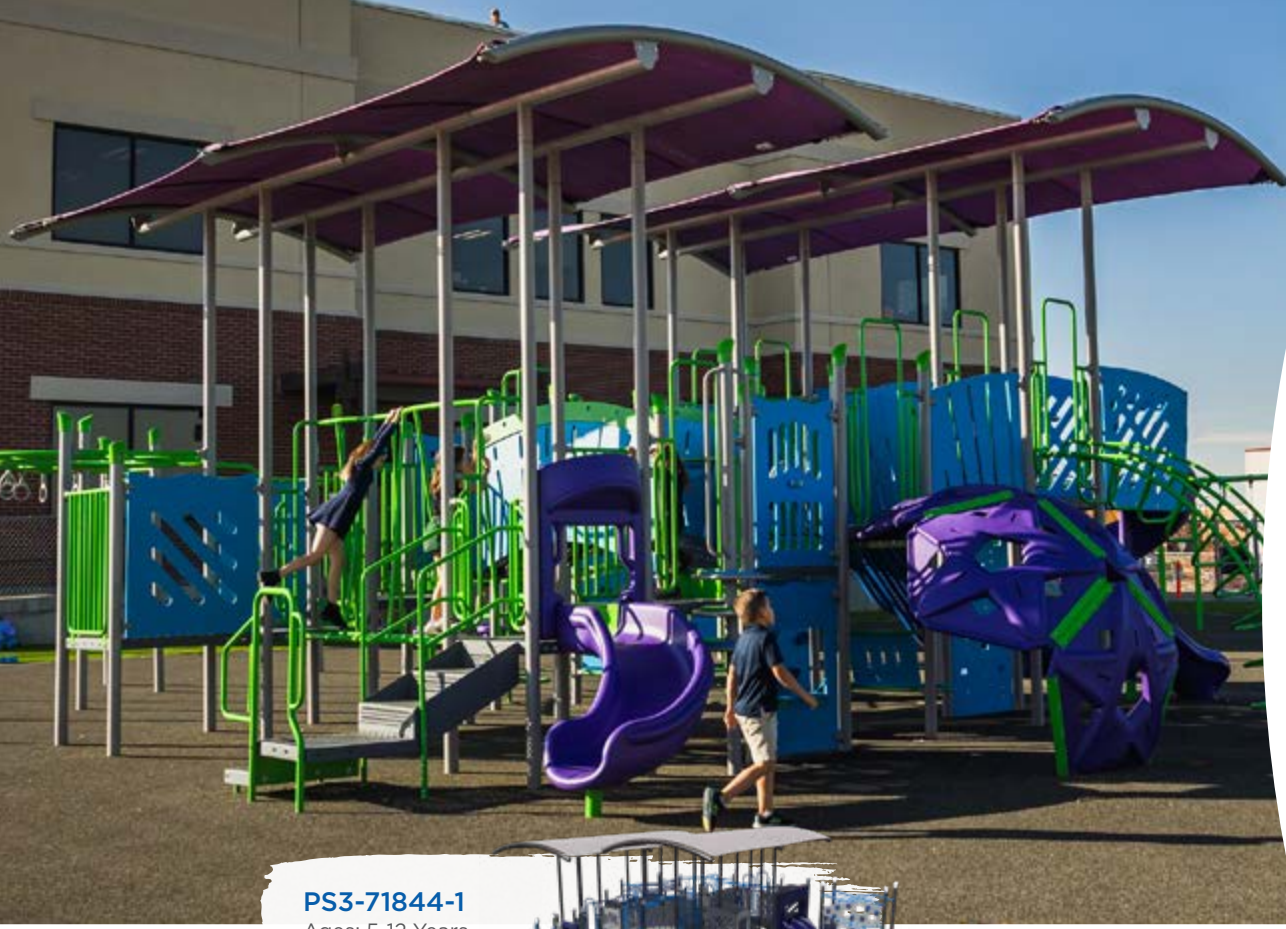

PS3-71844-1
Ages: 5-12 Years
Use Zone: 52' x 50'

Aspen Ridge Academy
Erie, Colorado

What's Inside

28
School-Age
Structures

84
Early Childhood
Structures

90
Freestanding
Play

122
Structure
Components

142
Complete Your
Space