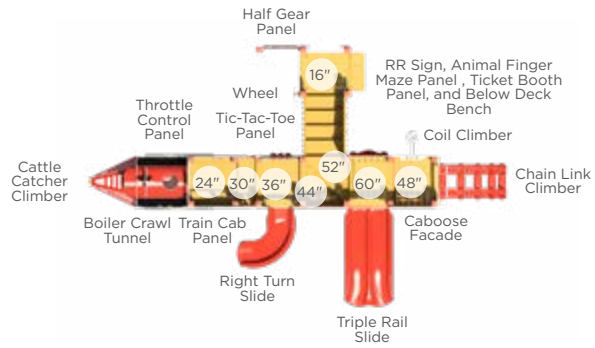

Play Structure Overhead Views

R3FX-30093-003

Page 56