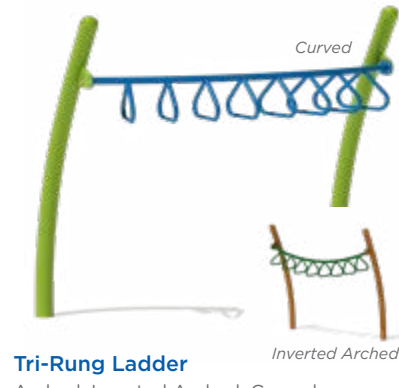

Tri-Rung Ladder
Arched, Inverted Arched, Curved
Ages: 5-12