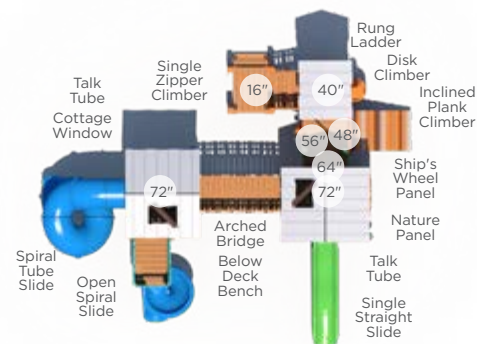

R3FX-30157-R1

Page 50