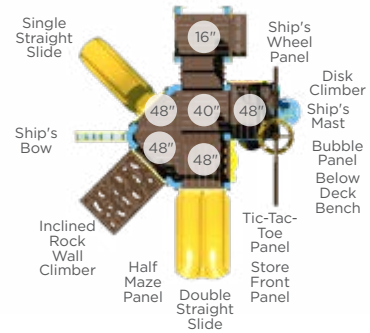

R3FX-30076-A-R2

Page 52