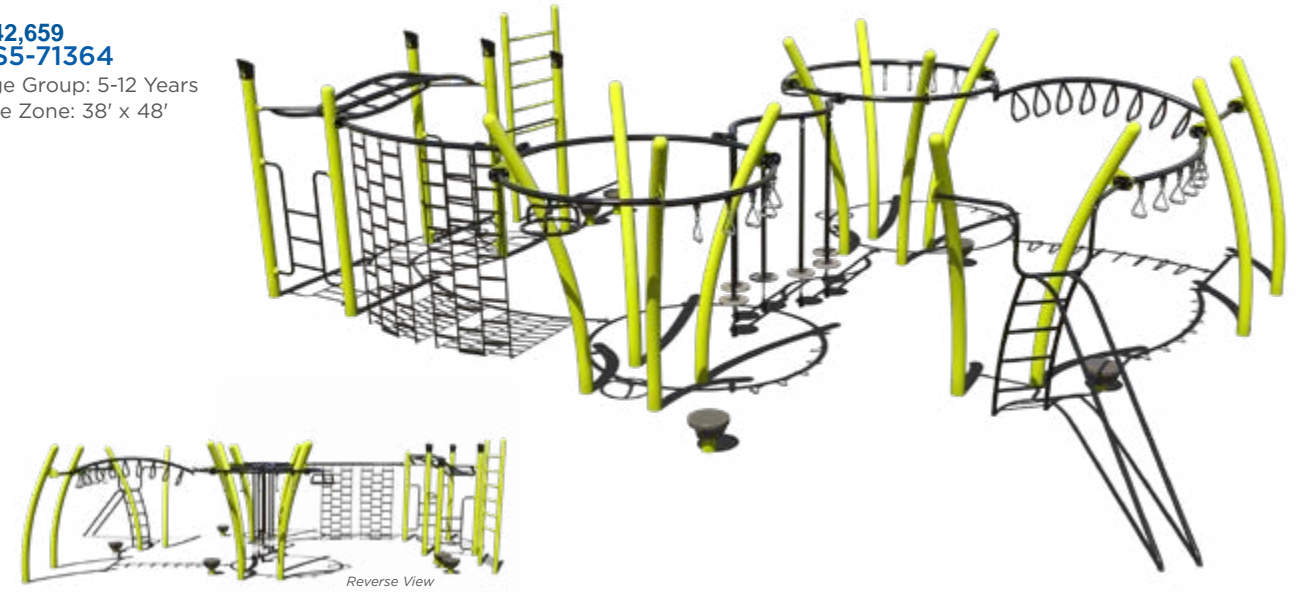

\$90,892
PS5-71361

Age Group: 5-12 Years
Use Zone: 40' x 55'

\$77,755
Available Without Shade
PS5-71361-1

\$42,659
PS5-71364

Age Group: 5-12 Years
Use Zone: 38' x 48'

\$66,935*
PS5-71366

Age Group: 5-12 Years
Use Zone: 52' x 54'

Extended Lead Times Apply

\$52,010
PS5-71363

Age Group: 5-12 Years
Use Zone: 47' x 47'

Want to see an overhead view?
See page 156.

MODEL	AGES	CAPACITY	SIZE	USE ZONE	FALL HEIGHT	EST. TIMBER COUNT
PS5-71361	5-12	30-35	28' x 43'	40' x 55'	7'	45
PS5-71366	5-12	30-35	40' x 37'	52' x 54'	7'	58