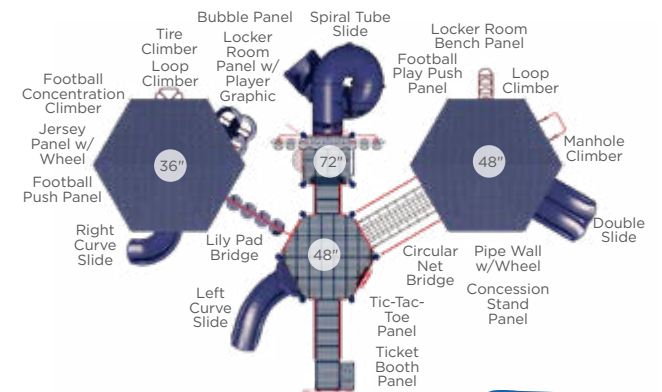

SRPFX-50240
Page 40