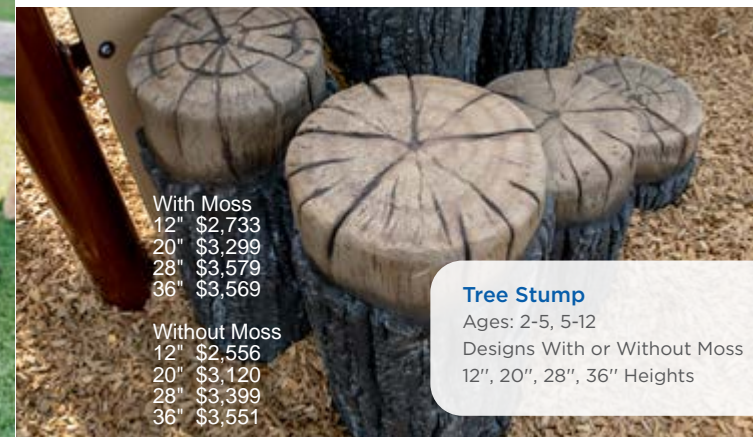

6' Half Log Beam
Model: 6HL
Clearance Zone: 18' x 14'
Ages: 2-12 **\$3,745**

4' Log Bench
Model: 4LB **\$3,372**
Dimensions: 4' x 2'

Nature-Inspired Play & Balance

Spider Mountain **\$24,636**
Model: UP502
Height: 6'
Ages: 5-12
Includes Medium Granite Boulder, Log Post, and Spider Web Net

Large Climbing Boulder
Use Zone: 19' 7" x 17' 5"
Height: 8'
Ages: 5-12
Granite: GRN-LG **\$27,632**
Sandstone: SND-LG **\$27,880**

Medium Climbing Boulder
Use Zone: 18' 6" x 17'
Height: 5'
Ages: 2-12
Granite Color: GRN-MD **\$15,427**
Sandstone Color: SND-MD **\$17,158**

With Moss
12" \$2,733
20" \$3,299
28" \$3,579
36" \$3,569

Without Moss
12" \$2,556
20" \$3,120
28" \$3,399
36" \$3,551

Tree Stump
Ages: 2-5, 5-12
Designs With or Without Moss
12", 20", 28", 36" Heights

Rubber Mushrooms
Top Diameter: 18"
Ages: 2-5, 5-12