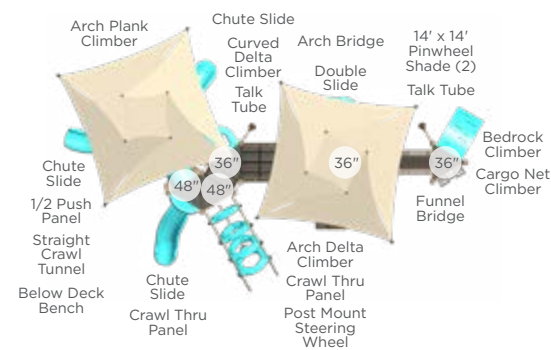

PS5-72553

Page 79