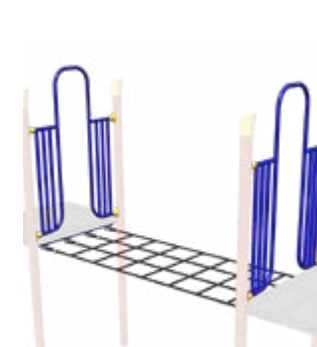

Lily Pad Bridge
Ages: 5-12
Decks: 1' to 4' Heights
Length: 8'

Cargo Net Bridge
Ages: 5-12
Decks: Max deck height is 4'. Can have transition decks up to 36".
Length: 8'
Black Netting Only