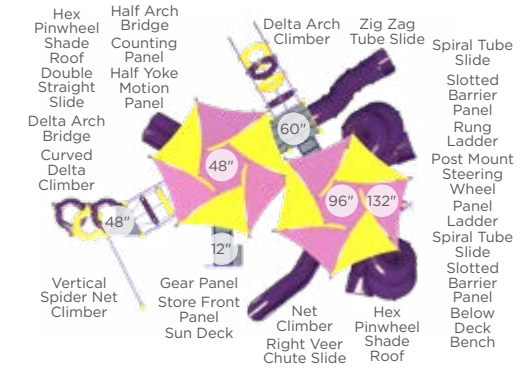

Play Structure Overhead Views

FXT-50001

Page 58