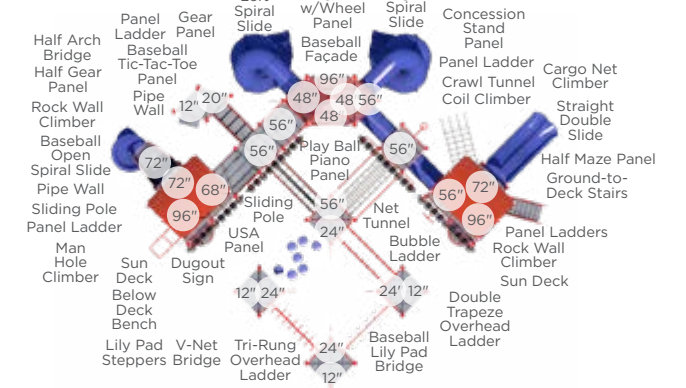

SRPFX-50222-02
Page 39