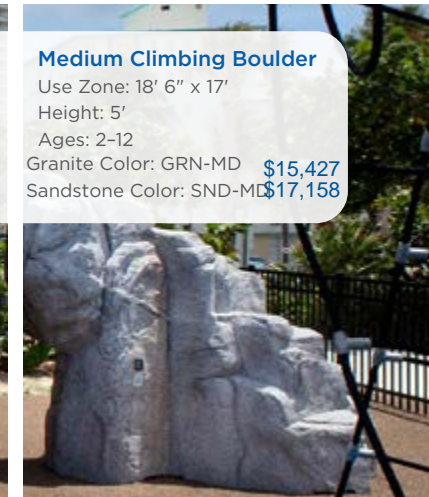

6' Half Log Beam
Model: 6HL
Clearance Zone: 18' x 14'
Ages: 2-12 **\$3,745**

4' Log Bench
Model: 4LB **\$3,372**
Dimensions: 4' x 2'

Nature-Inspired Play & Balance

Spider Mountain **\$24,636**
Model: UP502
Height: 6'
Ages: 5-12
Includes Medium Granite Boulder, Log Post, and Spider Web Net

Large Climbing Boulder
Use Zone: 19' 7" x 17' 5"
Height: 8'
Ages: 5-12
Granite: GRN-LG **\$27,632**
Sandstone: SND-LG **\$27,880**

Medium Climbing Boulder
Use Zone: 18' 6" x 17'
Height: 5'
Ages: 2-12
Granite Color: GRN-MD **\$15,427**
Sandstone Color: SND-MD **\$17,158**