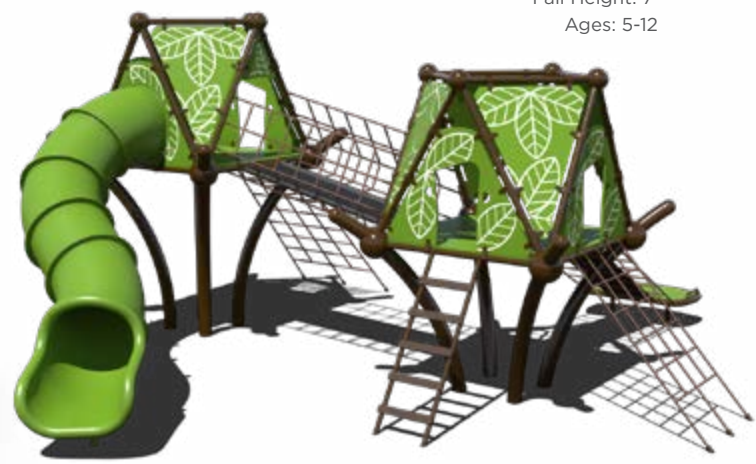

New!

\$113,182
Ascend Treetop with Tower
 Model: RC-8039SR
 Use Zone: 39' 3" x 35' 6"
 Fall Height: 10'
 Ages: 5-12

\$75,089
Ascend Dual Treetop
 Model: RC-NTS2001
 Use Zone: 38' 11" x 36' 10"
 Fall Height: 7'
 Ages: 5-12