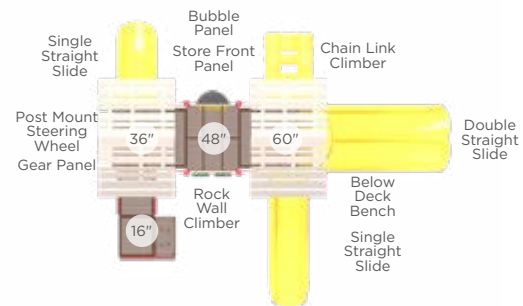

FX3-FRM212-001

Page 46