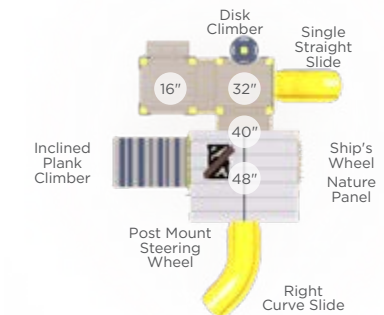

R3FX-30156

Page 51