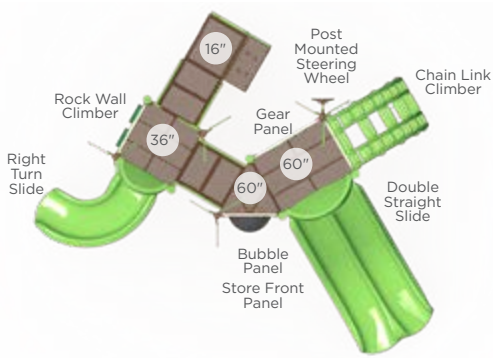

FX3-NAT212-004

Page 45