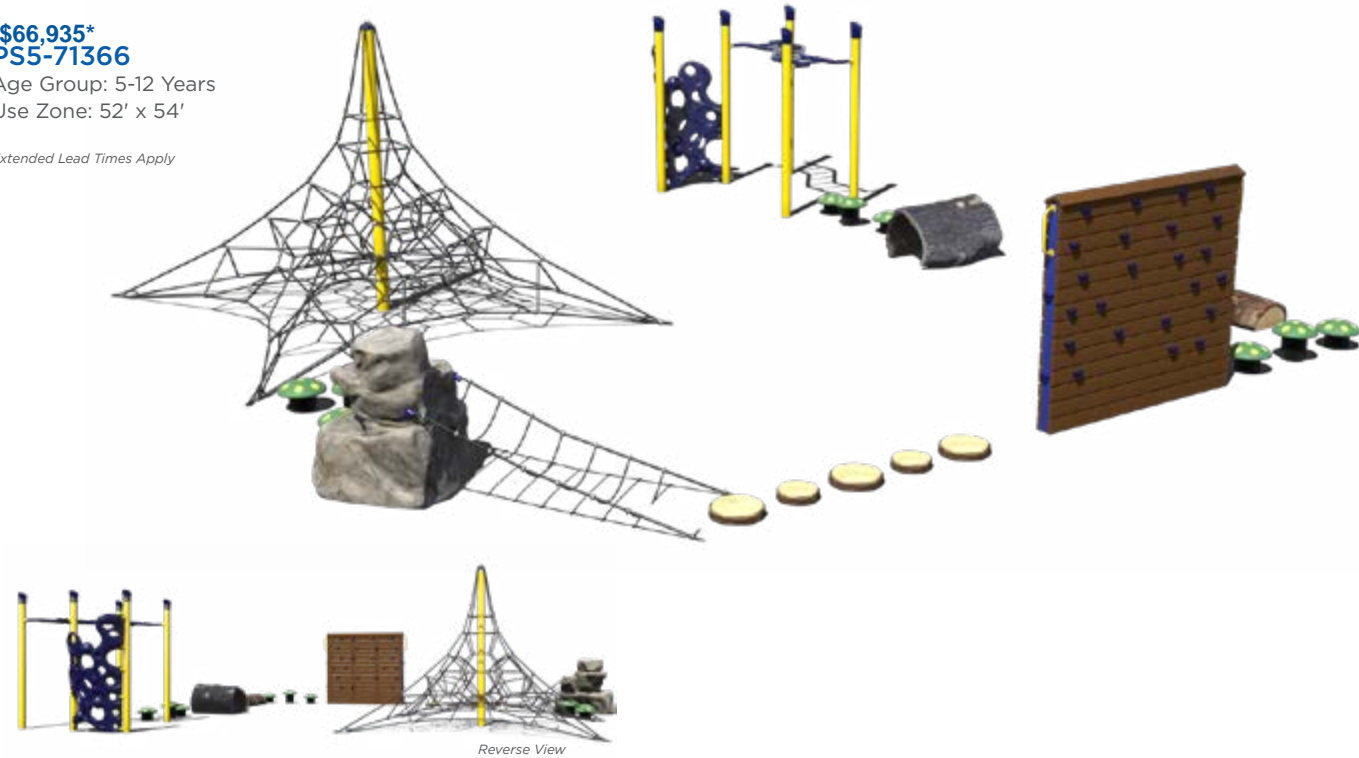

\$90,892
PS5-71361

Age Group: 5-12 Years
Use Zone: 40' x 55'

\$77,755
Available Without Shade
PS5-71361-1

\$42,659
PS5-71364

Age Group: 5-12 Years
Use Zone: 38' x 48'

\$66,935*
PS5-71366

Age Group: 5-12 Years
Use Zone: 52' x 54'

Extended Lead Times Apply

\$52,010
PS5-71363

Age Group: 5-12 Years
Use Zone: 47' x 47'

Want to see an overhead view?
See page 156.

MODEL	AGES	CAPACITY	SIZE	USE ZONE	FALL HEIGHT	EST. TIMBER COUNT
PS5-71361	5-12	30-35	28' x 43'	40' x 55'	7'	45
PS5-71366	5-12	30-35	40' x 37'	52' x 54'	7'	58