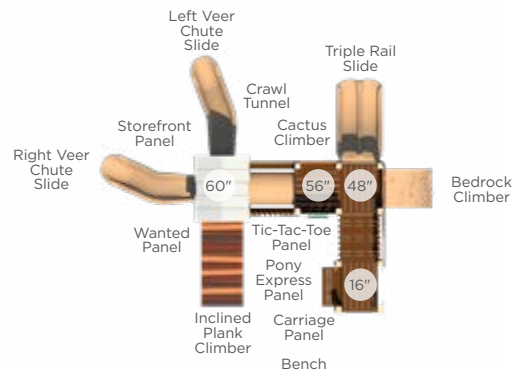

R3FX-30099

Page 57