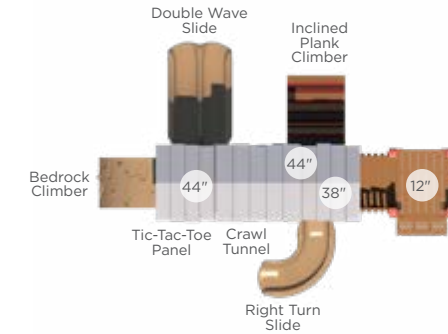

R3FX-30038-R1

Page 54