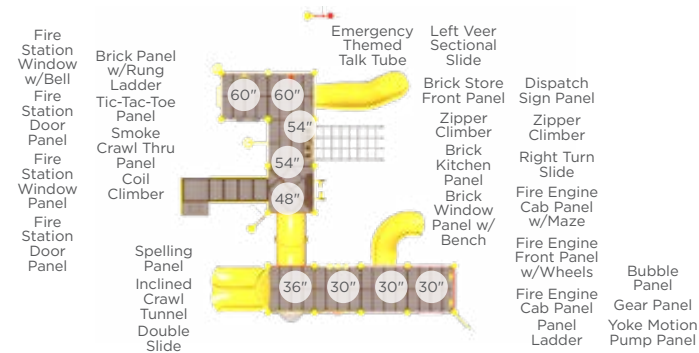

SRPFX-50162-03
Page 37