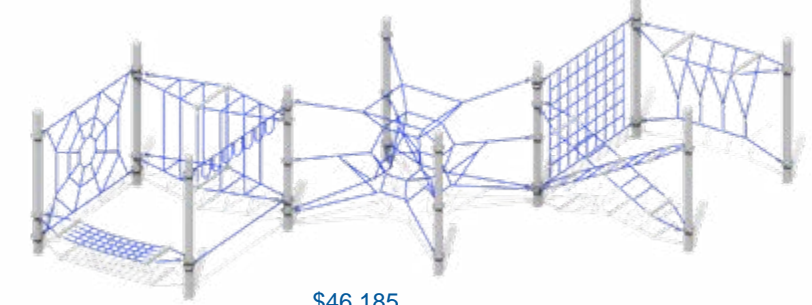

$46,185

Ascend Quest 9 Course

Model: RC-A009SR
Use Zone: 44' 5" x 42' 3"
Fall Height: 7'
Ages: 5-12