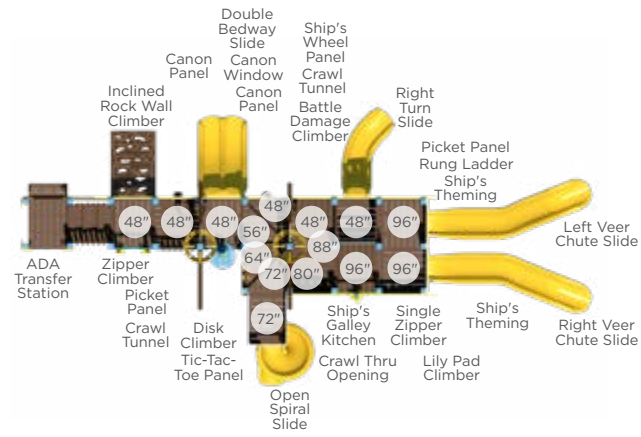

Play Structure Overhead Views

R3FX-30076-B

Page 52