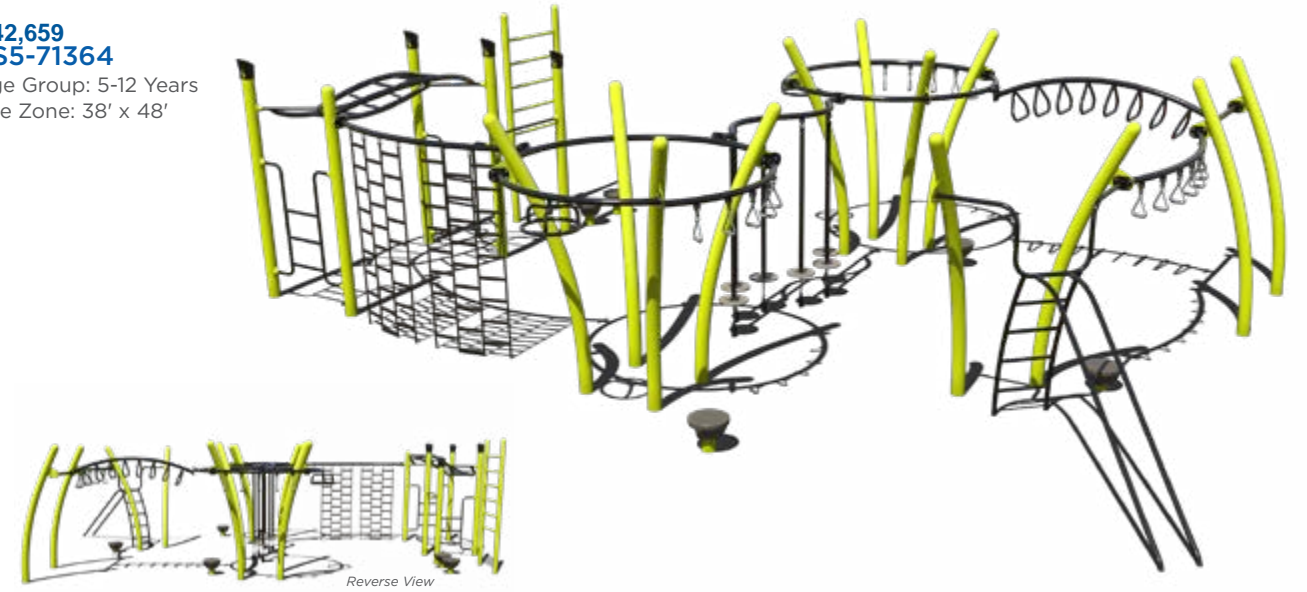

$42,659
PS5-71364
Age Group: 5-12 Years
Use Zone: 38' x 48'