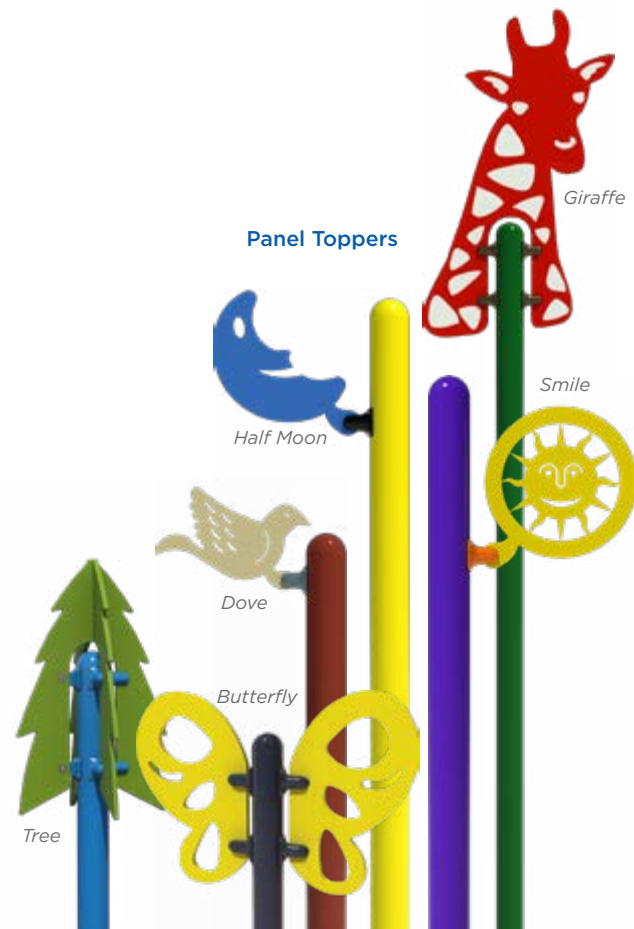

Monkey Panel
Ages: 2-12

Snake Panel
Ages: 2-12

Wonders of The World Finger Maze Panel
Ages: 5-12

Alien Maze Panel *Back*
Ages: 2-5

Toucan Panel
Ages: 2-12

Butterfly Panel *Back*
Ages: 2-12

Piano Panel
Ages: 2-12

Below Deck Bench
Ages: 2-12

Panel Toppers

Giraffe

Smile

Half Moon

Dove

Butterfly

Tree