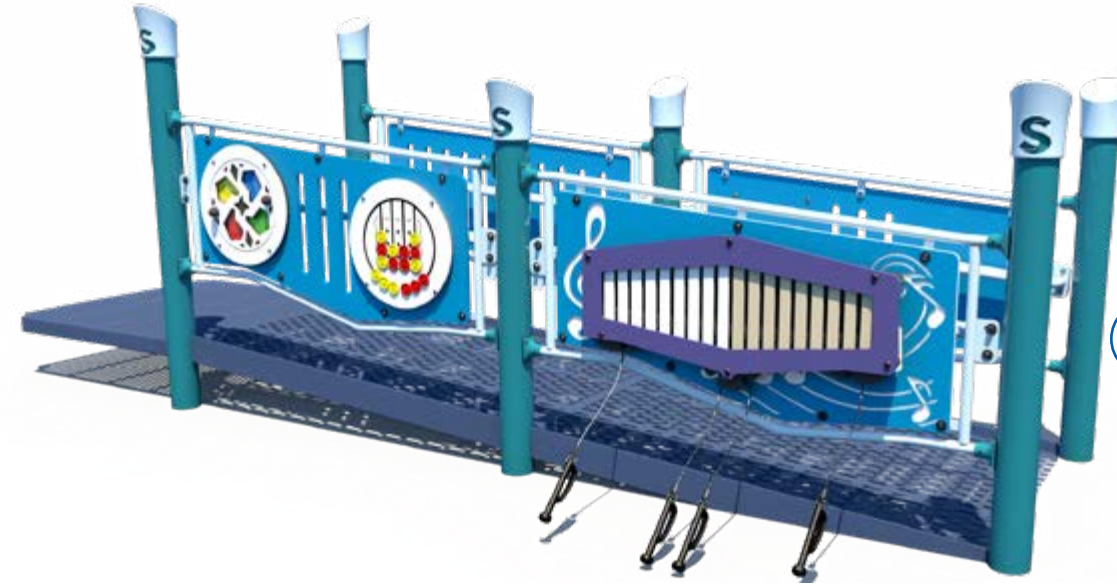

Ramps & Stairs

New! **Sensory Ramp**
Available for 5" Posts Only
4' x 12'
Available Activities:
• Duo Musical Instrument
• Solo Musical Instrument
• Ball Maze
• Kaleidoscope
• Pond & Flower Explorer
• Frog Slide Tile
• 4 in a Row