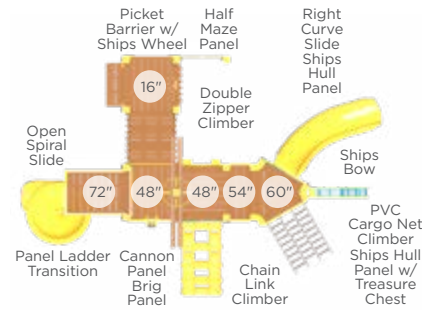

R3FX-30091-003

Page 53