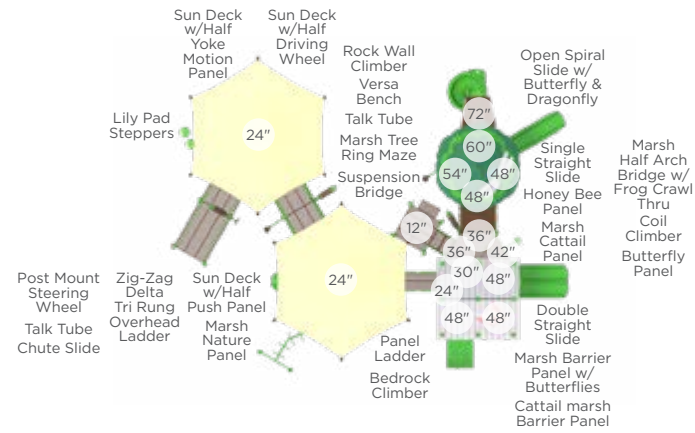

Play Structure Overhead Views

SRPFX-50373

Page 32