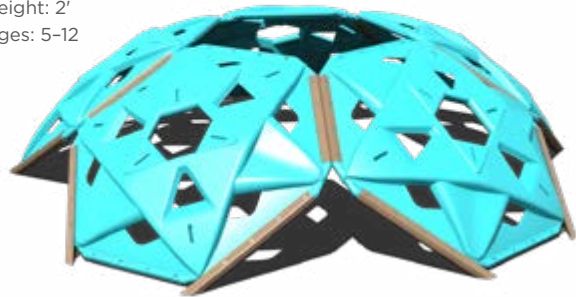

Slack Line

Climbers

\$4,715
Criss Cross
Model: 87000034XX
Use Zone: 25' x 16'
Height: 6'
Ages: 5-12

\$18,076
Mound
Model: 87000016XX
Use Zone: 27' x 27'
Height: 8'
Ages: 5-12

\$6,210
Hump
Model: 87000020XX
Use Zone: 24' x 24'
Height: 2'
Ages: 5-12