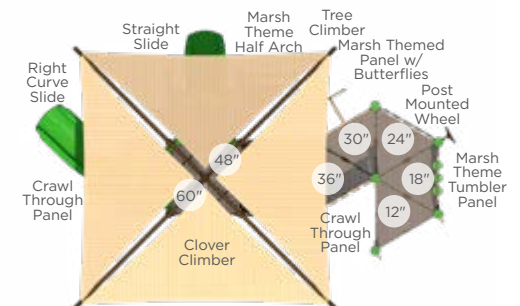

SRPFX-50290

Page 34