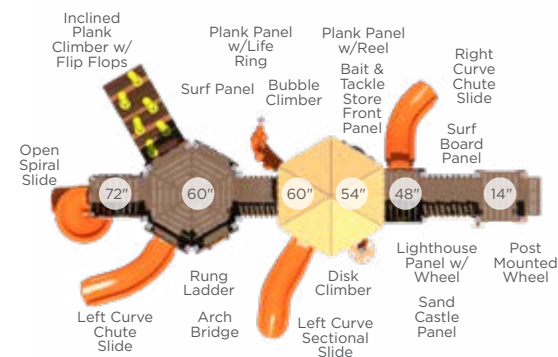

R3FX-30037-02

Page 53