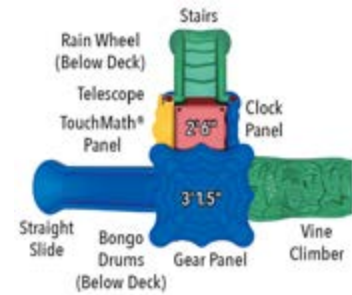

Discovery Centers®

These units offer standards-based developmental and educational activities. They are easy to assemble and come with a 10-year limited warranty on upright posts and a 5-year limited warranty on plastic. Colors are shown. Mounting options available are ground spike or anchor bolt. Inquire about part numbers for each.

$7,521
Discovery Center 2
Structure: Inquire for part number
Age Group: 2-5 Years
Use Zone: 22' x 27'