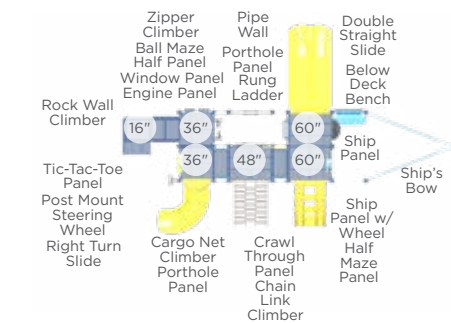

FX3-SHP212-001

Page 44