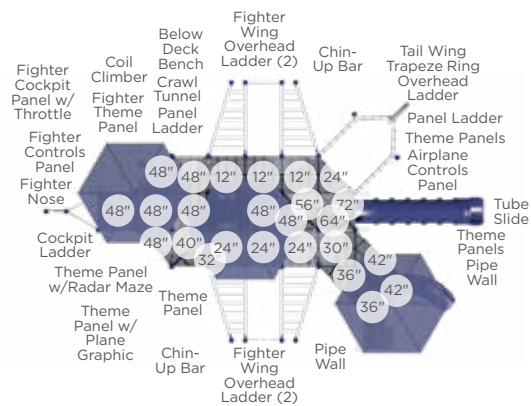

SRPFX-50308-S1

Page 42