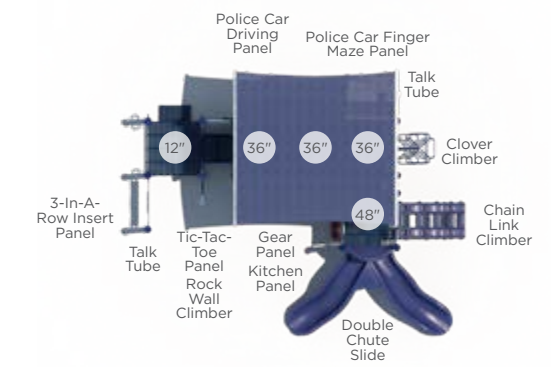

SRPFX-50333-01

Page 36