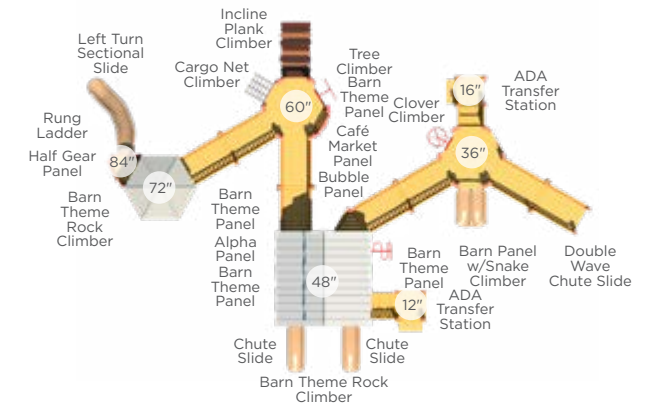

Play Structure Overhead Views

R3FX-30072-R1

Page 54