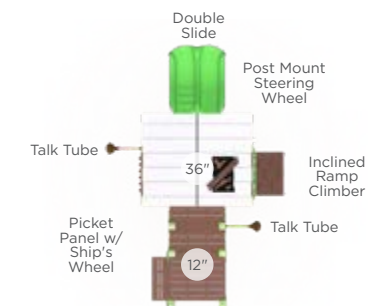

R3FX-30191

Page 51