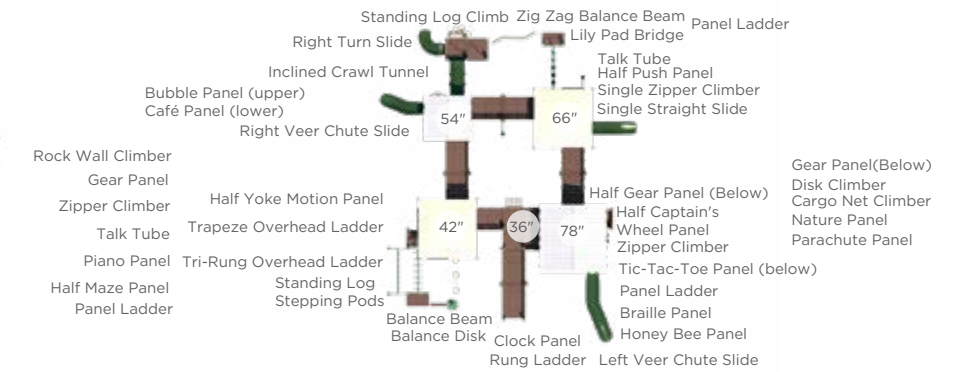

R3FX-30055-R4

Page 55