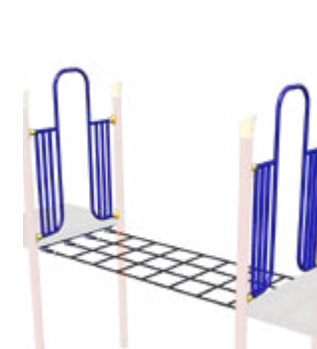

Lily Pad Bridge
Ages: 5-12
Decks: 1' to 4' Heights
Length: 8'

Cargo Net Bridge
Ages: 5-12
Decks: Max deck height is 4'. Can have transition decks up to 36".
Length: 8'
Black Netting Only