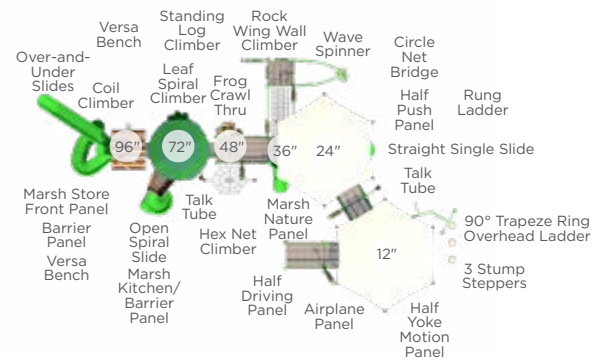

SRPFX-50372-01

Page 33