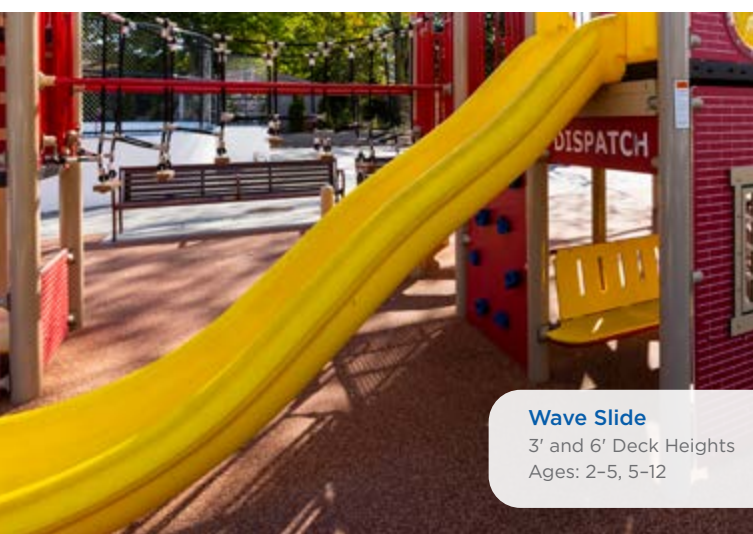

Wave Slide
3' and 6' Deck Heights
Ages: 2-5, 5-12