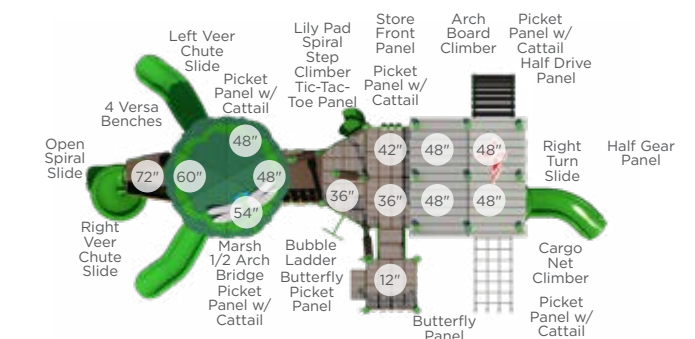

SRPFX-50108-R2

Page 35