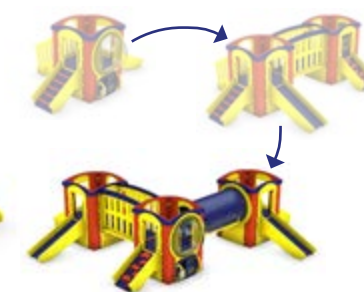

$21,068
Phase Three

Structure: TFR0518XX
Age Group: 6-23 Months
Capacity: 15
Structure Size: 14' x 15'
Includes:
• Phase Two
• Crawl Tube
• Slide
• Activity Panels