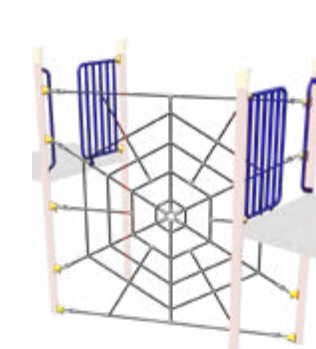

Suspension Bridge
Ages: 2-12
Decks: 2' to 8' Heights
Length: 8'

Vertical Spider Net Bridge
Ages: 5-12
Decks: Up to 4'
Black Netting Only