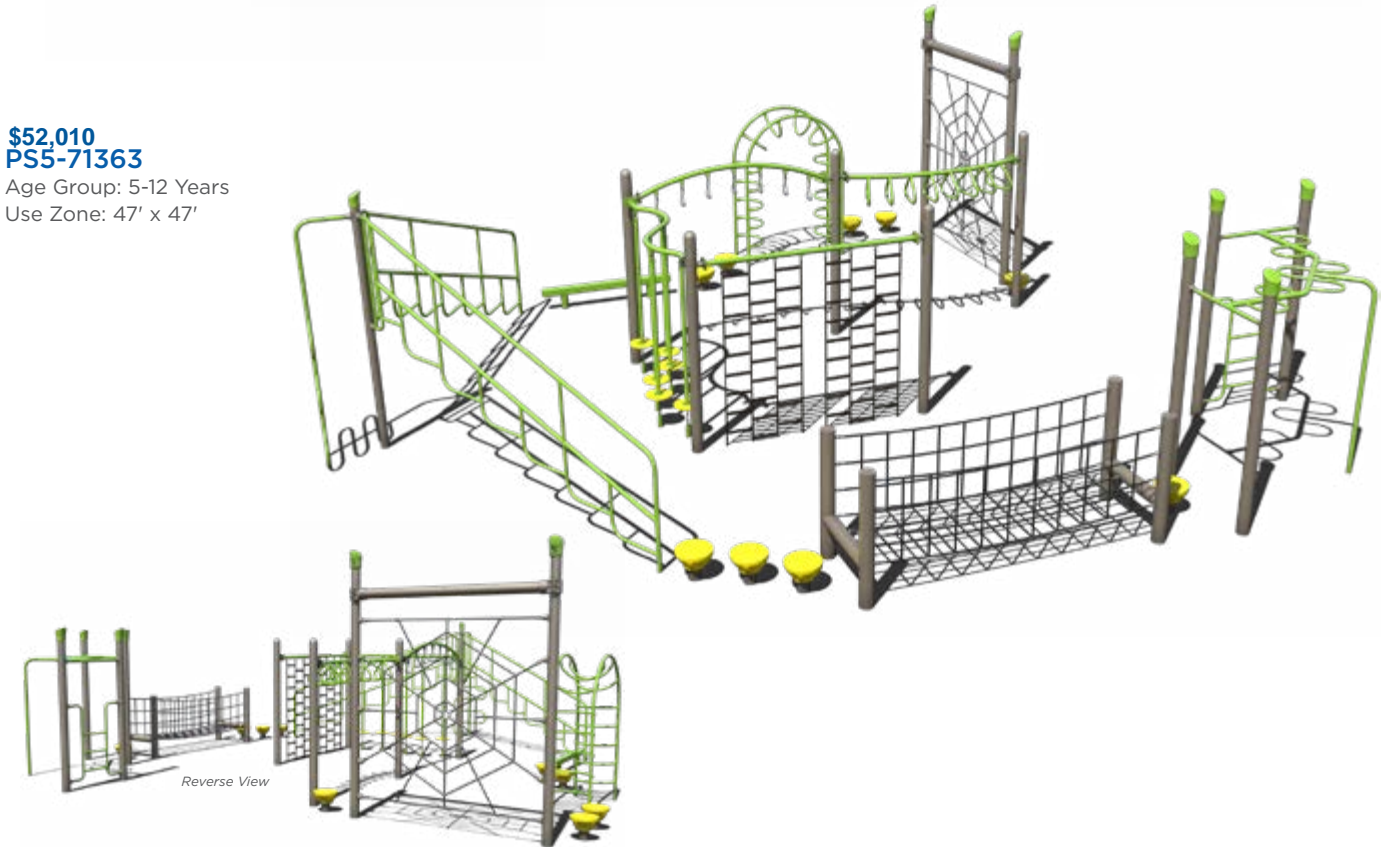

$52,010
PS5-71363
Age Group: 5-12 Years
Use Zone: 47' x 47'