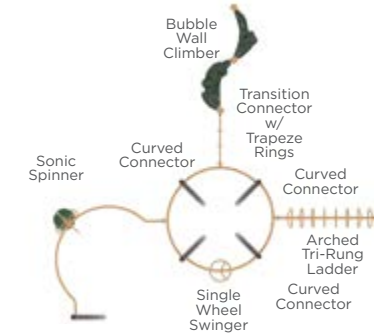

Play Structure Overhead Views

PA5-29292

Page 63