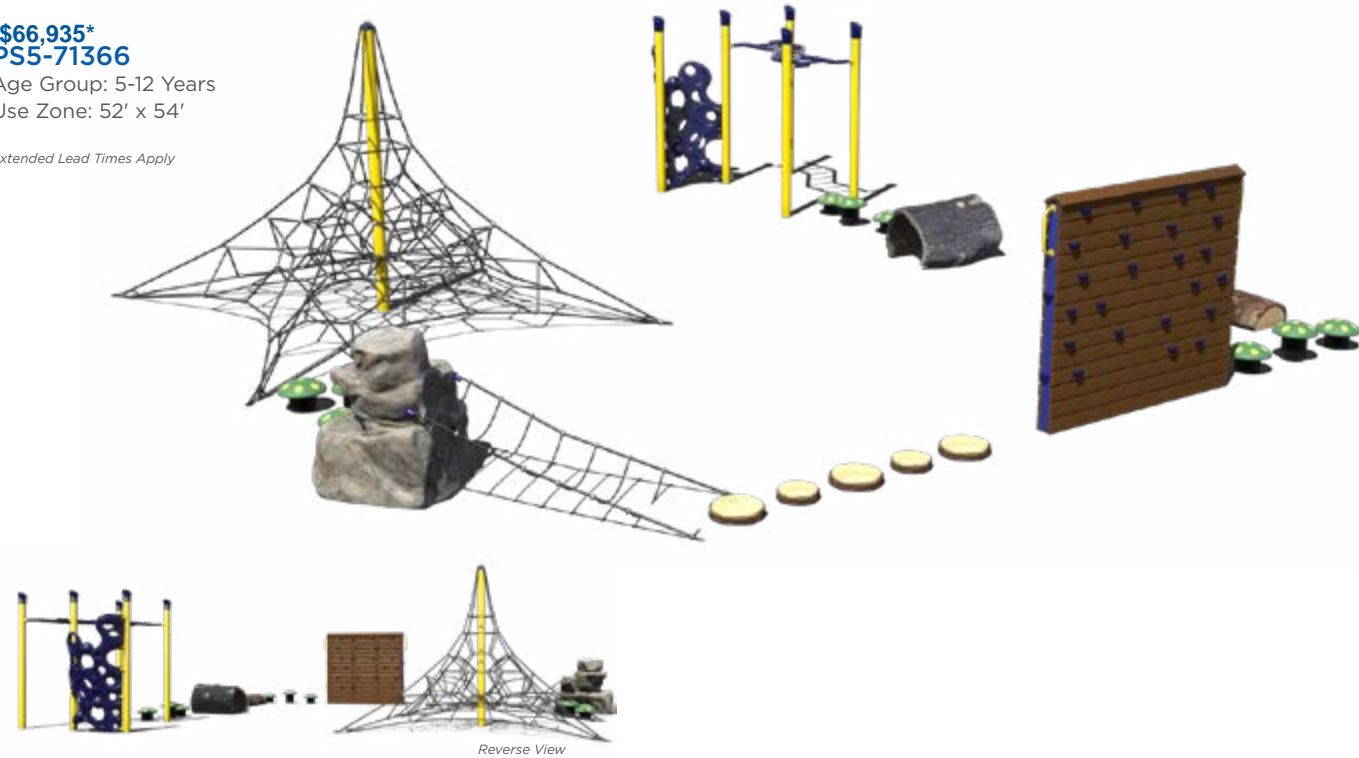

\$90,892
PS5-71361
 Age Group: 5-12 Years
 Use Zone: 40' x 55'
\$77,755
 Available Without Shade
 PS5-71361-1

\$42,659
PS5-71364
 Age Group: 5-12 Years
 Use Zone: 38' x 48'

\$66,935*
PS5-71366
 Age Group: 5-12 Years
 Use Zone: 52' x 54'

Extended Lead Times Apply

\$52,010
PS5-71363
 Age Group: 5-12 Years
 Use Zone: 47' x 47'

Want to see an overhead view?
 See page 156.

MODEL	AGES	CAPACITY	SIZE	USE ZONE	FALL HEIGHT	EST. TIMBER COUNT
PS5-71361	5-12	30-35	28' x 43'	40' x 55'	7'	45
PS5-71366	5-12	30-35	40' x 37'	52' x 54'	7'	58