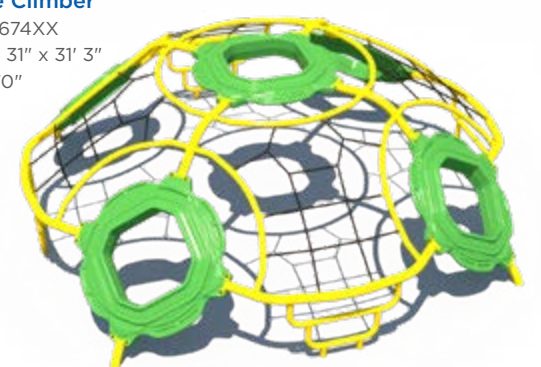

$18,598
Tetra Dome Climber
Model: TFR0674XX
Use Zone: 31' 31" x 31' 31"
Fall Height: 70"
Ages: 5-12