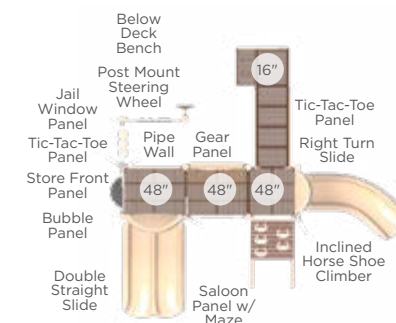

FX3-WST205-001

Page 48