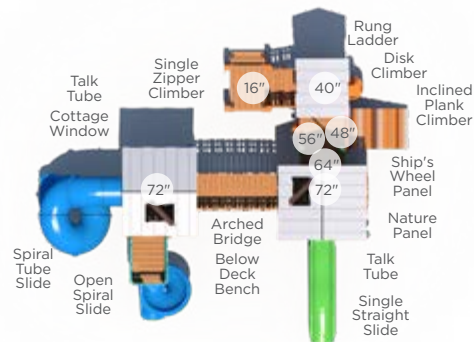

R3FX-30157-R1

Page 50