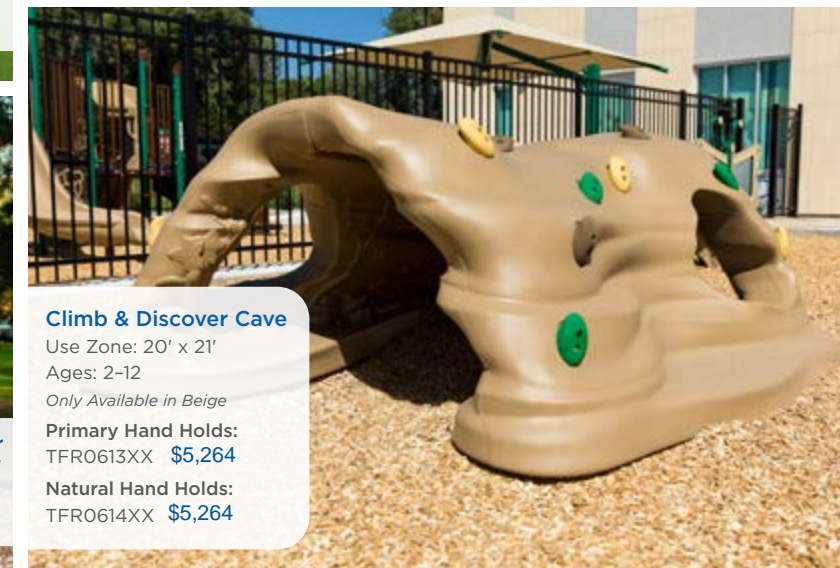

Climbers

\$18,858
Teepee Climber
Model: TFR0681XX
Use Zone: 25' x 23'
Height: 4'
Ages: 2-12

Zany Zipper Arch Climber
Model: 90007113XX **\$3,003**
Use Zone: 28' x 14'
Ages: 5-12

Hump Camel Climber
Use Zone: 17' x 14'
Single (Pictured)
Model: TFR16968XX **\$1,764**
Ages: 5-12
Junior
Model: TFR16985XX **\$1,399**
Ages: 2-5

Camel Back Kids Climber
Model: 90007112XX **\$3,637**
Use Zone: 27' x 15'
Ages: 5-12

Climb & Discover Cave
Use Zone: 20' x 21'
Ages: 2-12
Only Available in Beige
Primary Hand Holds:
TFR0613XX **\$5,264**
Natural Hand Holds:
TFR0614XX **\$5,264**