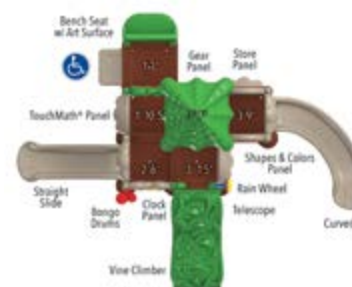

$12,823
Discovery Center 5
Structure: Inquire for part number
Age Group: 2-5 Years
Use Zone: 28' x 31'