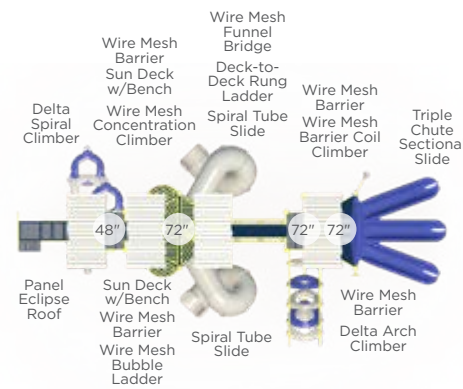

Page 60

FXT-50015

Page 61

FXT-50012

Page 61

PS5-71362

Page 62

Play Structure Overhead Views