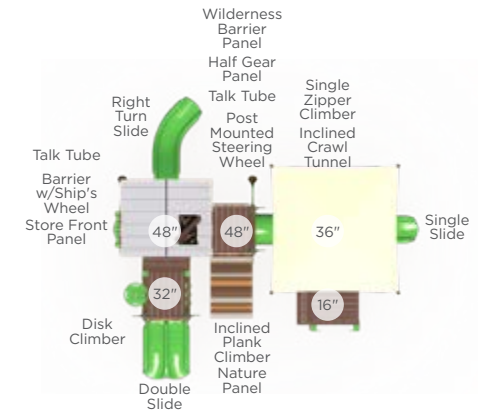

Play Structure Overhead Views

R3FX-30169

Page 50