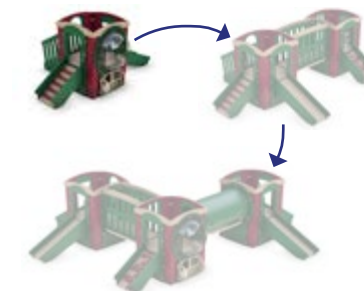

$7,204
Phase One

Structure: TFR0520XX
Age Group: 6-23 Months
Capacity: 5
Structure Size: 8' x 6'
Includes:
• Stairs
• Slide
• Bubble Window
• Texture Panel
• Climber