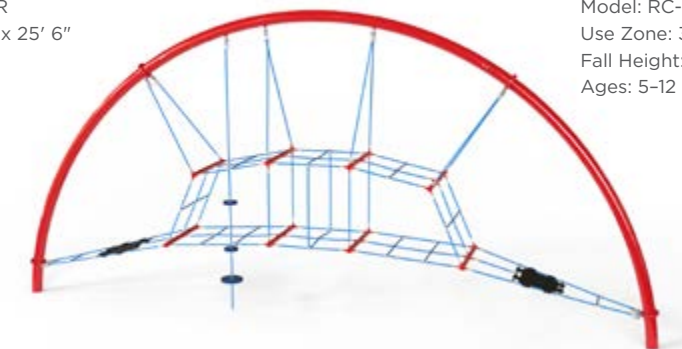

$18,506
Ascend Gateway
Model: RC-9001SR
Use Zone: 38' 9" x 15' 2"
Fall Height: 7'
Ages: 5-12