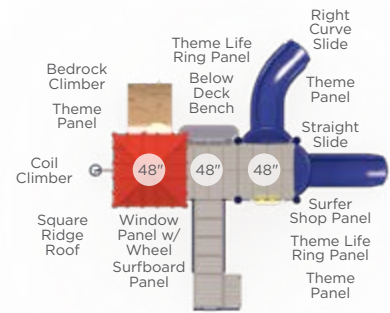

Play Structure Overhead Views

SRPFX-50078-R1

Page 40