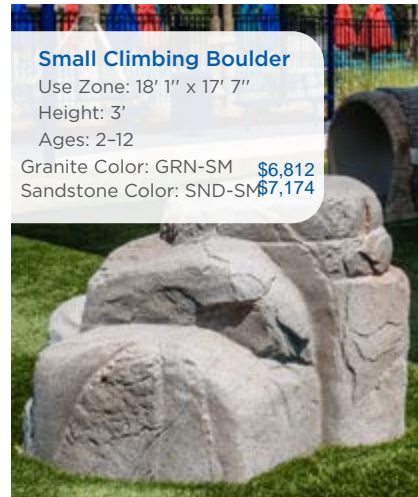

Stepping Turtles Set
Model: 5ST
Clearance Zone: 13' x 10'
Ages: 2-12
Includes 5 Steps **$2,246**

Small Climbing Boulder
Use Zone: 18' 1" x 17' 7"
Height: 3'
Ages: 2-12
Granite Color: GRN-SM **$6,812**
Sandstone Color: SND-SM **$7,174**