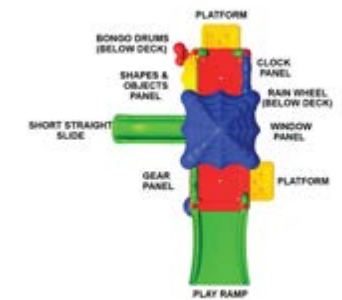

$7,061
Sapling
Structure: Inquire for part number
Age Group: 6-23 Months
Use Zone: 14' 5" x 19' 6"