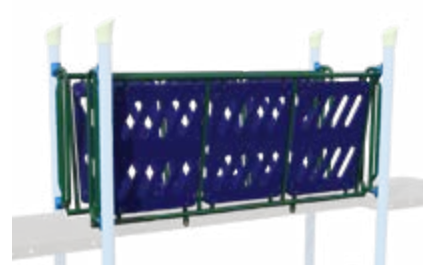

Funnel Bridge with HDPE Barriers
Ages: 2-12
Decks: 2' to 8' Heights
Length: 8'