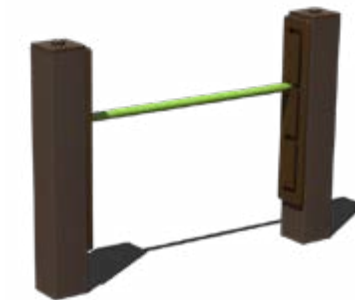

$896
Limbone, Anyone?
Model: RECF0003XX