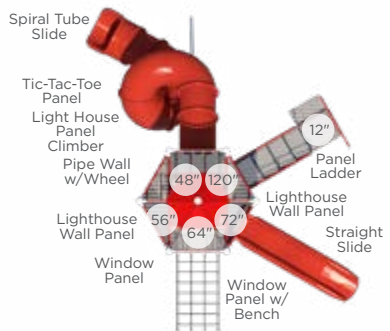

SRPFX-50234

Page 41