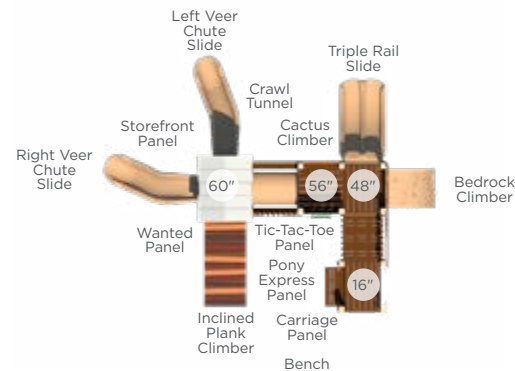

R3FX-30099

Page 57