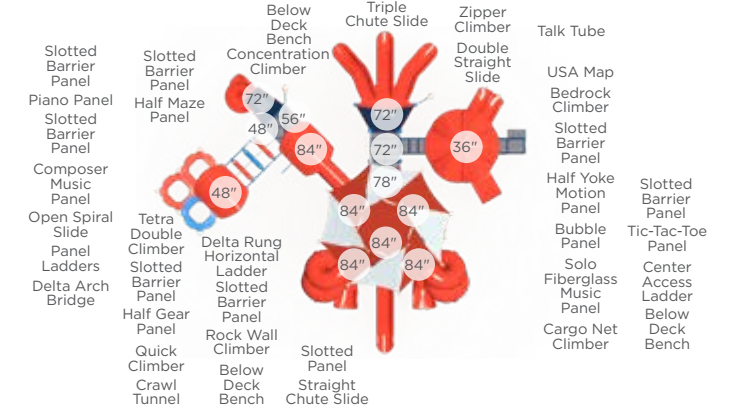

FXT-50000

Page 59

FXT-50003

Page 59

FXT-50023

Page 60

Play Structure Overhead Views

FXT-50025