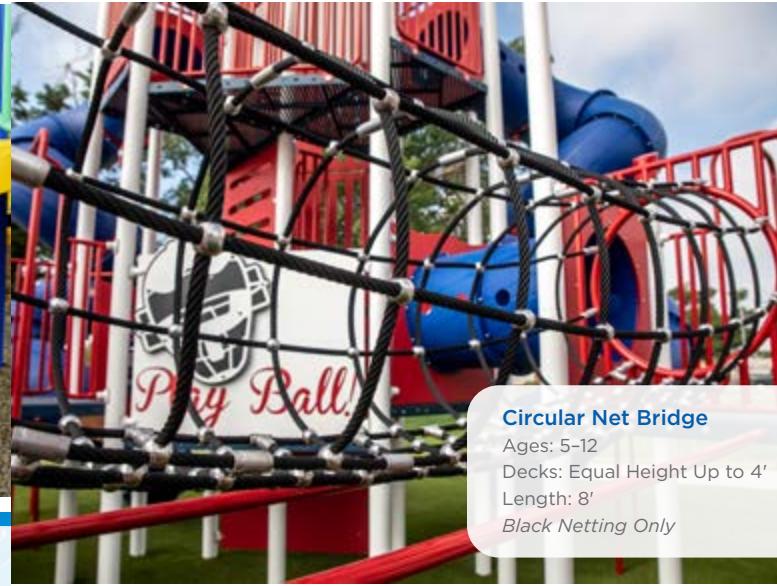

Bridges & Deck Connectors