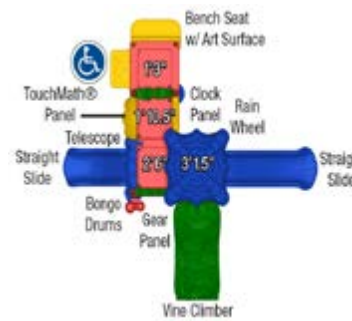

$10,898
Discovery Center 4
Structure: Inquire for part number
Age Group: 2-5 Years
Use Zone: 27' x 28'