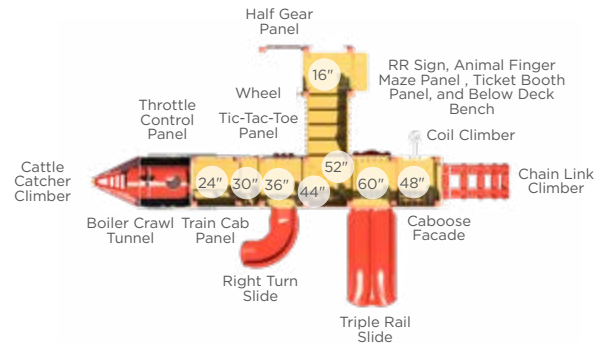

Play Structure Overhead Views

R3FX-30093-003

Page 56