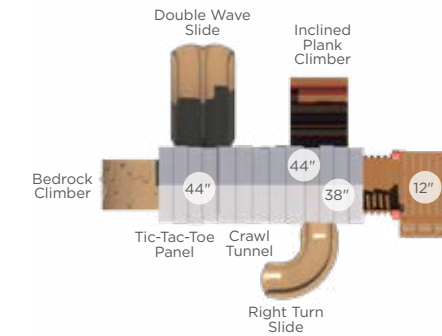

R3FX-30038-R1

Page 54