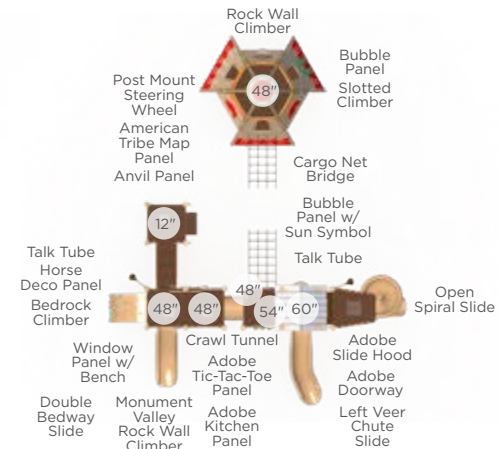

SRPFX-50309

Page 43