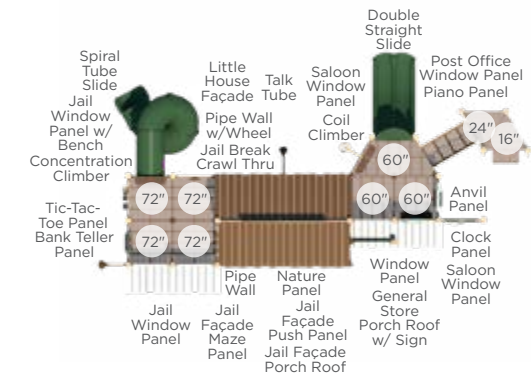

Play Structure Overhead Views

SRPFX-50074-R4

Page 42