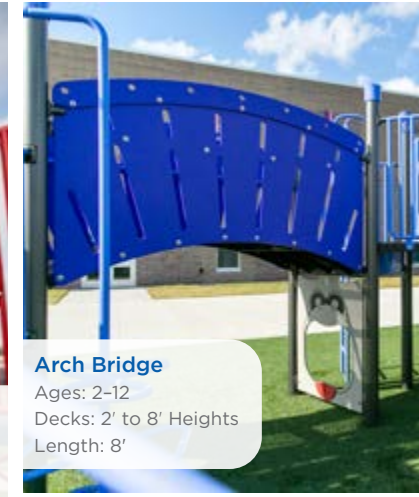

Climbers

Bridges & Deck Connectors