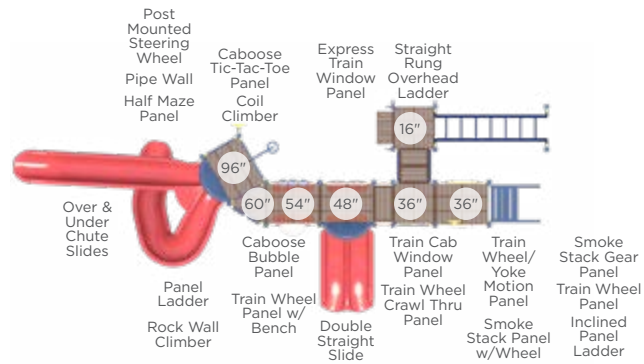

FX3-TRN512-001

Page 49