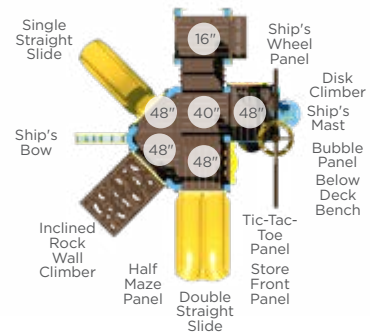

R3FX-30076-A-R2

Page 52