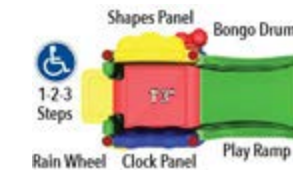

$3,683
Super Sprout
Structure: Inquire for part number
Age Group: 6-23 Months
Use Zone: 14' 2" x 10' 5"
Meets ASTM F1487 Standards