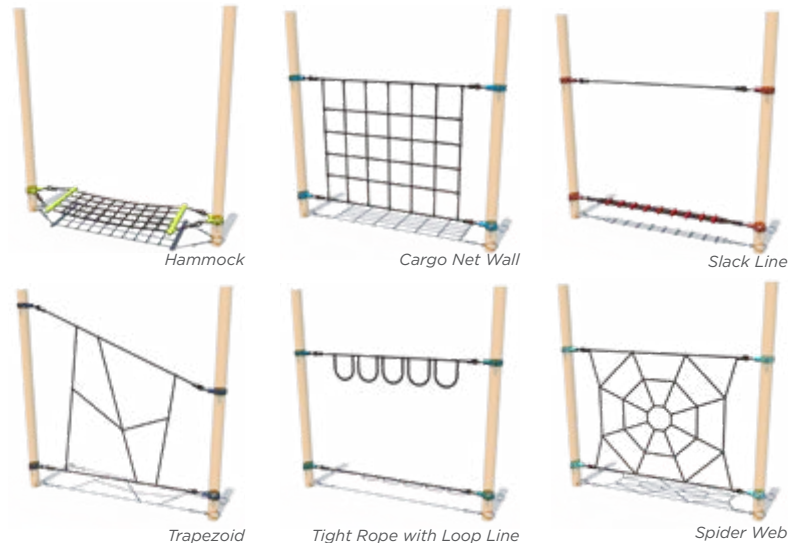

- 1 Choose a Hexagon or Square Shape
- 2 Choose Your Components

Truss

Tri-Volumetric

Trapezoid

Tight Rope with Loop Line

Spider Web

Hammock

Cargo Net Wall