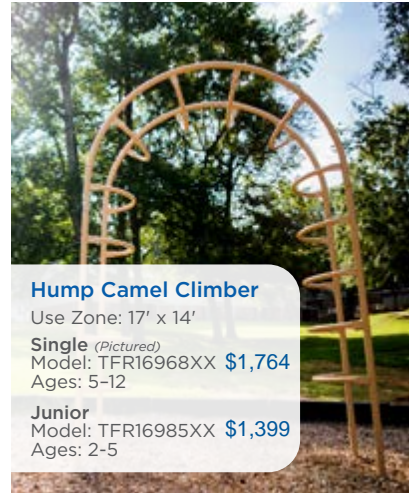

\$18,598
Tetra Dome Climber
Model: TFR0674XX
Use Zone: 31' 31" x 31' 31"
Fall Height: 70"
Ages: 5-12

FEATURED
product

Hurricane Climber

Hurricane Climber

Use Zone: 24' x 24'
Fall Height: 5' 6"
Ages: 5-12

With Shade: TFR0688XX **\$22,594**
Without Shade: AFR0247XX **\$15,912**

Climbers

\$18,858
Teepee Climber
Model: TFR0681XX
Use Zone: 25' x 23'
Height: 4'
Ages: 2-12

Zany Zipper Arch Climber
Model: 90007113XX **\$3,003**
Use Zone: 28' x 14'
Ages: 5-12

Hump Camel Climber
Use Zone: 17' x 14'
Single (Pictured)
Model: TFR16968XX **\$1,764**
Ages: 5-12
Junior
Model: TFR16985XX **\$1,399**
Ages: 2-5

Camel Back Kids Climber
Model: 90007112XX **\$3,637**
Use Zone: 27' x 15'
Ages: 5-12

Climb & Discover Cave
Use Zone: 20' x 21'
Ages: 2-12
Only Available in Beige
Primary Hand Holds:
TFR0613XX **\$5,264**
Natural Hand Holds:
TFR0614XX **\$5,264**