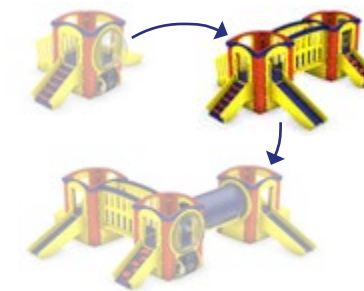

$13,818
Phase Two

Structure: TFR0533XX
Age Group: 6-23 Months
Capacity: 10
Structure Size: 12' x 8'
Includes:
• Phase One
• Bridge
• Climber
• Stairs
• Activity Panels