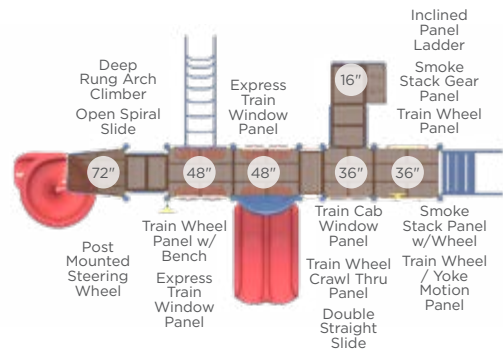

FX3-TRN212-001

Page 49