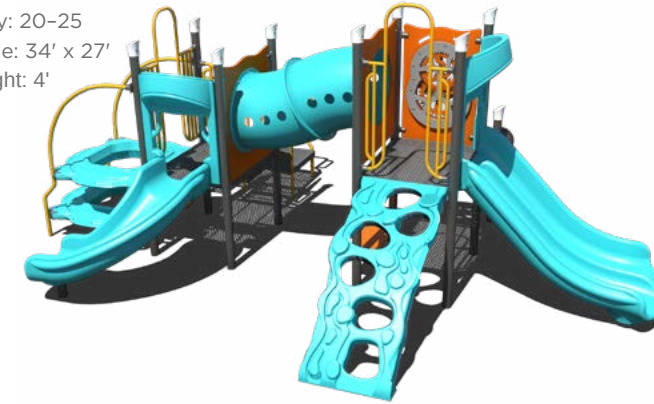

Ages: 2-12 Years
Capacity: 25-30
Use Zone: 36' x 29'
Fall Height: 5'

\$19,371 ~~\$38,741~~

PS3-72624

Ages: 2-12 Years
Capacity: 15-20
Use Zone: 30' x 31'
Fall Height: 6'

\$11,088 ~~\$22,175~~

PS3-72312

Ages: 2-5 Years
Capacity: 15-20
Use Zone: 26' x 24'
Fall Height: 3'

\$18,471 ~~\$36,942~~

PS3-72629

Ages: 2-5 Years
Capacity: 20-25
Use Zone: 34' x 27'
Fall Height: 4'

\$23,421 ~~\$46,842~~

PS3-71950

Ages: 2-12 Years
Capacity: 25-30
Use Zone: 35' x 29'
Fall Height: 4'

\$15,579 ~~\$31,157~~