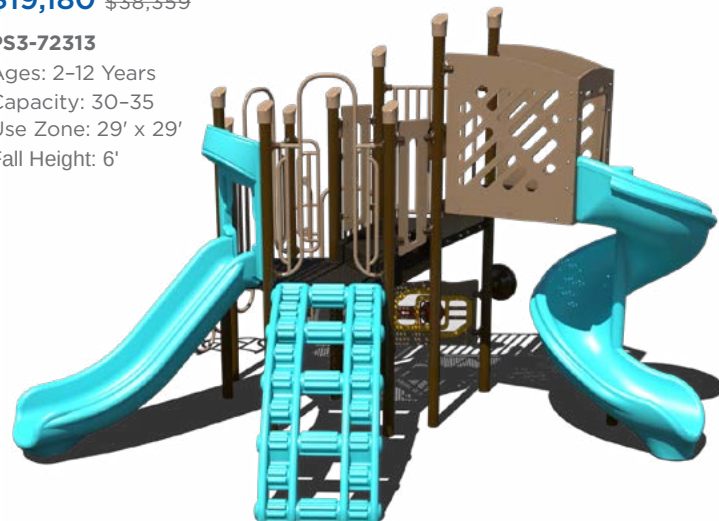

PS3-72211

Ages: 2-12 Years
Capacity: 25-30
Use Zone: 26' x 32'
Fall Height: 5'

\$25,568 ~~\$51,136~~

PS3-71967-1

Ages: 2-5 Years
Capacity: 25-30
Use Zone: 33' x 26'
Fall Height: 4'

\$18,248 ~~\$36,496~~

PS3-72628

Ages: 2-5 Years
Capacity: 20-25
Use Zone: 30' x 25'
Fall Height: 3'

Want this without shade?

PS3-72628-1
\$14,012

\$19,180 ~~\$38,359~~

PS3-72313

Ages: 2-12 Years
Capacity: 30-35
Use Zone: 29' x 29'
Fall Height: 6'

\$21,819 ~~\$43,638~~

PS3-72625

Ages: 2-12 Years
Capacity: 20-25
Use Zone: 30' x 31'
Fall Height: 5'

Want this without shade?

PS3-72625-1
\$15,927

\$13,680 ~~\$27,360~~

PS3-72306

Ages: 2-5 Years
Capacity: 20-25
Use Zone: 25' x 25'
Fall Height: 3'