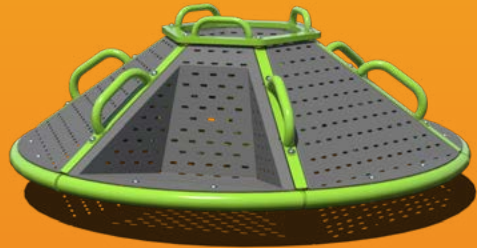

Visit srpplayground.com/find-a-rep
to find your nearest sales representative.

\$6,079 ~~\$8,105~~

Inclusive Atom Spinner
TFR0659XX
Ages: 2-12
Use Zone: 9+ Radius

\$3,198 ~~\$4,264~~

Team Swing
PLD0018XX
Ages: 2-12
Use Zone: 24' x 32'

Warning! Installation over a hard surface such as concrete, asphalt, or packed earth may result in serious injury from falls.

Superior
RECREATIONAL PRODUCTS
A PERI-COPE Company

\$133,845 ~~\$178,461~~

FXT-50001
Ages: 5-12 Years
Capacity: 80-85
Use Zone: 60' x 49'
Max Deck Height: 14'