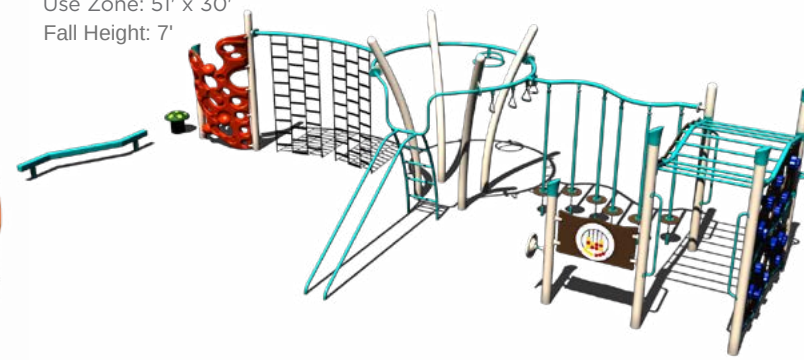

Want this without shade?

PS3-72381-1

\$26,020

\$22,028 \$44,055

PS3-72321

Ages: 5-12 Years
Capacity: 25-30
Use Zone: 41' x 29'
Fall Height: 7'

\$20,074 \$40,147

PS5-72617

Ages: 5-12 Years
Capacity: 20-25
Use Zone: 51' x 30'
Fall Height: 7'

\$22,388 \$44,775

PS3-72613

Ages: 5-12 Years
Capacity: 25-30
Use Zone: 28' x 32'
Fall Height: 6'

Want this without shade?

PS3-72613-1

\$18,198

\$20,044 \$40,088

PS3-72614

Ages: 5-12 Years
Capacity: 15-20
Use Zone: 38' x 29'
Fall Height: 6'

\$25,281 \$50,562

PS3-72174

Ages: 5-12 Years
Capacity: 30-35
Use Zone: 32' x 32'
Fall Height: 6'

Want this without shade?