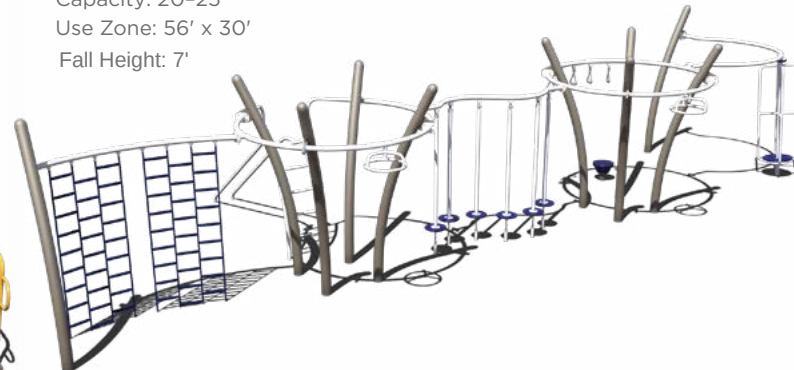

\$20,044 \$40,088

PS3-72614

Ages: 5-12 Years
Capacity: 15-20
Use Zone: 38' x 29'
Fall Height: 6'

\$25,281 \$50,562

PS3-72174

Ages: 5-12 Years
Capacity: 30-35
Use Zone: 32' x 32'
Fall Height: 6'

Want this without shade?

PS3-72174-1

\$21,429

\$18,285 \$36,569

PA5-72175

Ages: 5-12 Years
Capacity: 20-25
Use Zone: 56' x 30'
Fall Height: 7'

\$22,167 \$44,334

PS3-72615

Ages: 5-12 Years
Capacity: 20-25
Use Zone: 35' x 30'
Fall Height: 7'

\$21,314 \$42,628

PS3-71954

Ages: 2-12 Years
Capacity: 25-30
Use Zone: 37' x 26'
Fall Height: 4'

Want this without shade?

PS3-71954-1

\$17,314

\$20,977 ~~\$41,954~~

PS3-72623

Ages: 2-12 Years
Capacity: 25-30
Use Zone: 36' x 29'
Fall Height: 5'

\$19,371 ~~\$38,741~~

PS3-72624

Ages: 2-12 Years
Capacity: 15-20
Use Zone: 30' x 31'
Fall Height: 6'

\$11,088 ~~\$22,175~~

PS3-72312

Ages: 2-5 Years
Capacity: 15-20
Use Zone: 26' x 24'
Fall Height: 3'