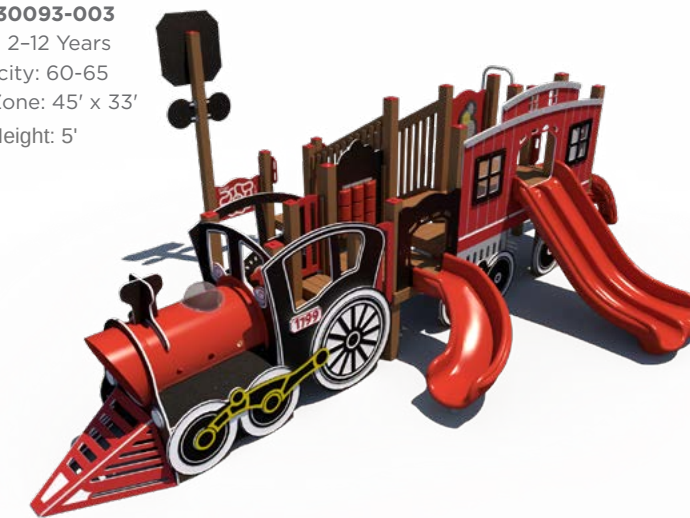

\$34,900 ~~\$46,533~~

SRPFX-50290
Ages: 2-12 Years
Capacity: 35-40
Use Zone: 35' x 25'
Fall Height: 5'

\$44,202 ~~\$58,936~~

FX3-NAT512-008
Ages: 5-12 Years
Capacity: 35-40
Use Zone: 46' x 33'
Fall Height: 7'

\$40,405 ~~\$53,873~~

FX3-WST212-001
Ages: 2-12 Years
Capacity: 25-30
Use Zone: 31' x 31'
Fall Height: 5'

\$42,505 ~~\$56,674~~

RFX-30038-R1
Ages: 2-5 Years
Capacity: 30-35
Use Zone: 34' x 27'
Fall Height: 4'

\$45,678 ~~\$60,903~~

RFX-30169
Ages: 2-5 Years
Capacity: 60-65
Use Zone: 38' x 36'
Fall Height: 4'

\$48,574 ~~\$64,766~~

RFX-30093-003
Ages: 2-12 Years
Capacity: 60-65
Use Zone: 45' x 33'
Fall Height: 5'

\$20,279 \$40,558

PS3-72168

Ages: 5-12 Years
Capacity: 25-30
Use Zone: 32' x 30'
Fall Height: 5'

\$22,713 \$45,425

PS3-72616

Ages: 5-12 Years
Capacity: 25-30
Use Zone: 32' x 33'
Fall Height: 6'

Want this without shade?