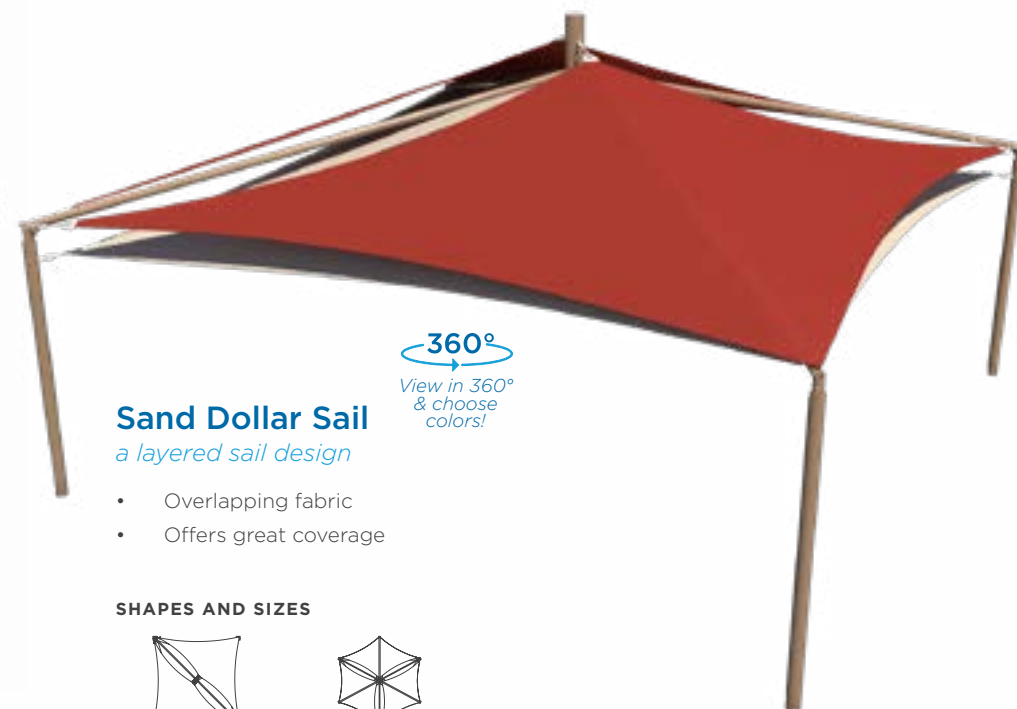

Sand Dollar Sail

a layered sail design

- Overlapping fabric
- Offers great coverage

SHAPES AND SIZES

Square

20', 28'

Hexagon

20', 28'

OPTIONS, FEATURES, AND FABRIC

Surface or In-Ground Mount
8', 10', or 12' Height, Custom Heights Available
Traditional Shade Fabric