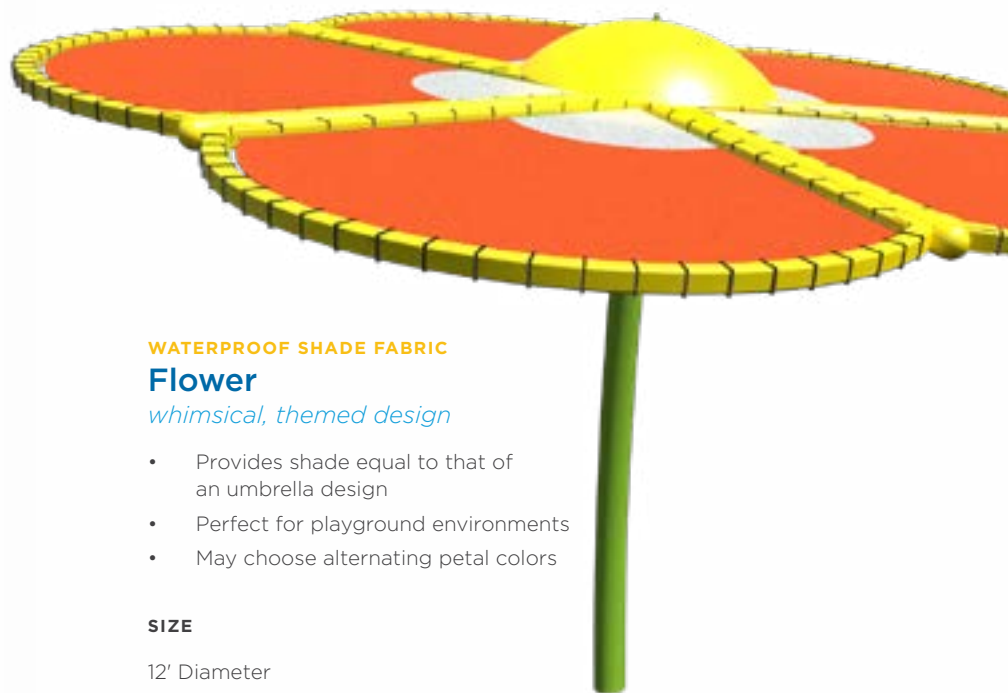

- Engineered design allows it to work well in almost any space
- Great at the local park or golf course
- The perfect shade when total coverage is critical and style is essential

**Custom made for your location.**

**OPTIONS, FEATURES, AND FABRIC**

Surface Mount  
8', 10', or 12' Height, Custom Heights Available  
Traditional Shade Fabric

**Halo Disc**  
*modern, slim design*

- Unique, architectural design
- Features a slim fabric disc suspended from two curved columns
- Great for unique landscape designs

**SIZE**

15' and 21' Diameter

**OPTIONS, FEATURES, AND FABRIC**

Surface Mount  
11' (15' Dia.) or 12' Height (21' Dia.)  
Traditional Shade Fabric

**WATERPROOF SHADE FABRIC**  
**Flower**  
*whimsical, themed design*