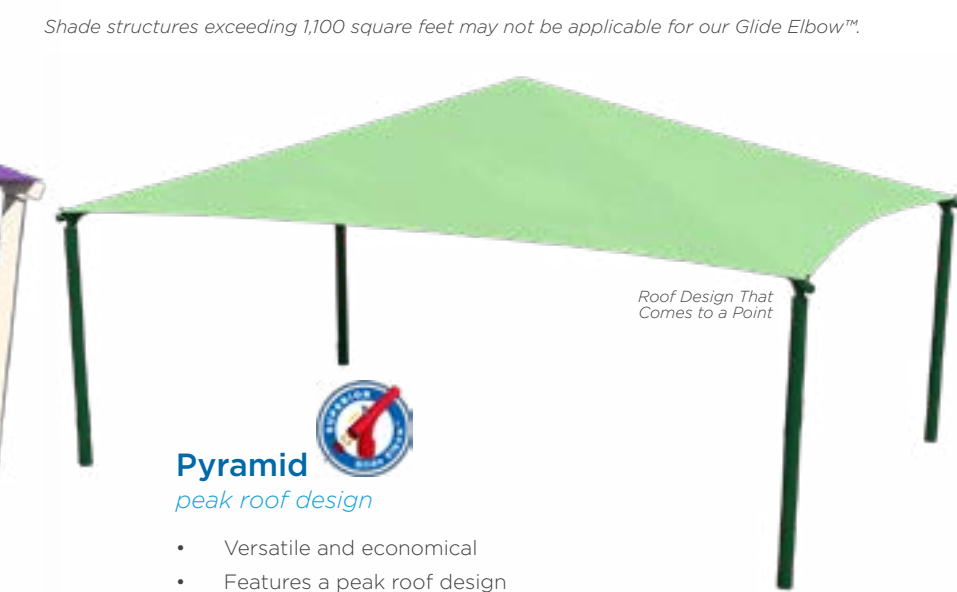

#### SHAPES

Square

Rectangle

#### OPTIONS, FEATURES, AND FABRIC

Square Posts  
Surface Mount  
With or Without Glide Elbow™\*  
Traditional Shade Fabric

\*Glide Elbow™ must be custom designed.

Shade structures exceeding 1,100 square feet may not be applicable for our Glide Elbow™.