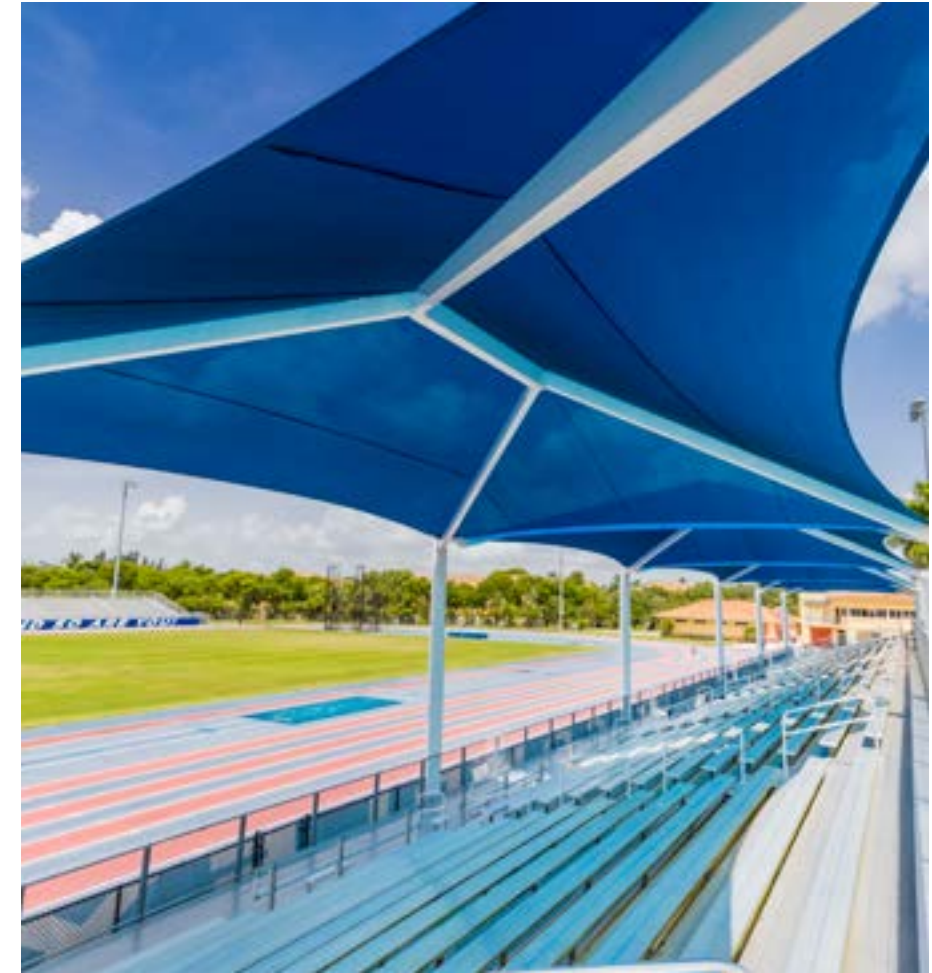

FEATURED COLORS

White Powder Coat Frame

True Blue Traditional Fabric