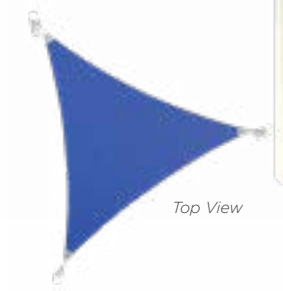

DUAL SHADE FABRIC OPTION

Hypar Umbrella

unique, low-profile canopy

- Ideal for shading pools and guest areas
- Unique look
- Features a low-profile canopy that will not obstruct your view

SIZES

10'-20'

OPTIONS, FEATURES, AND FABRIC

Surface or In-Ground Mount
8', 10', or 12' Height, Custom Heights Available
With Glide Elbow™
Traditional or Dual Shade Fabric

Tilt and Swivel Umbrella

custom angles during installation

- Tilt and swivel this umbrella during installation for maximum sun protection based on your location
- Once installed, the canopy will not continue to swivel or tilt to different degrees

SIZES

8'-18' Square

OPTIONS, FEATURES, AND FABRIC

Surface or In-Ground Mount
8', 10', or 12' Height, Custom Heights Available
With or Without Glide Elbow™
Traditional Shade Fabric

Dual Column Umbrella

no post interference

- Great for shading picnic tables and benches as space between columns allows for placement of amenities
- Easy installation
- More affordable than a traditional four post hip structure

SIZES

10' x 20'	12' x 18'	14' x 20'
12' x 16'	12' x 20'	14' x 24'

OPTIONS, FEATURES, AND FABRIC

Surface or In-Ground Mount
8' or 10' Height
With or Without Glide Elbow™
Traditional Shade Fabric

360°

View in 360° & choose colors!

DUAL SHADE FABRIC OPTION

Triangle Sail

practical solution for all spaces

- Great solution for all spaces, large or small
- Design has many practical uses — from shading picnic tables to entire pools
- Custom to every space

Sail size limited to 50' per triangular edge for Traditional Shade Fabric and limited to 50' x 50' x 50' triangular edges for Dual Shade Fabric.

OPTIONS, FEATURES, AND FABRIC

Surface or In-Ground Mount
8', 10', or 12' Height, Custom Heights Available
Traditional or Dual Shade Fabric