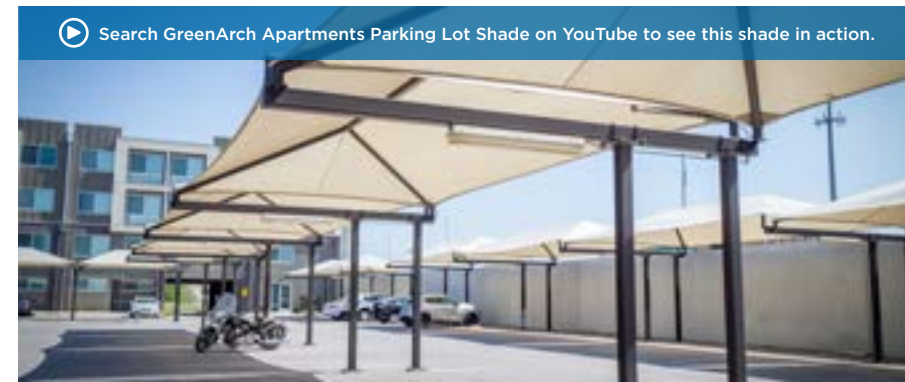

▶ Search GreenArch Apartments Parking Lot Shade on YouTube to see this shade in action.