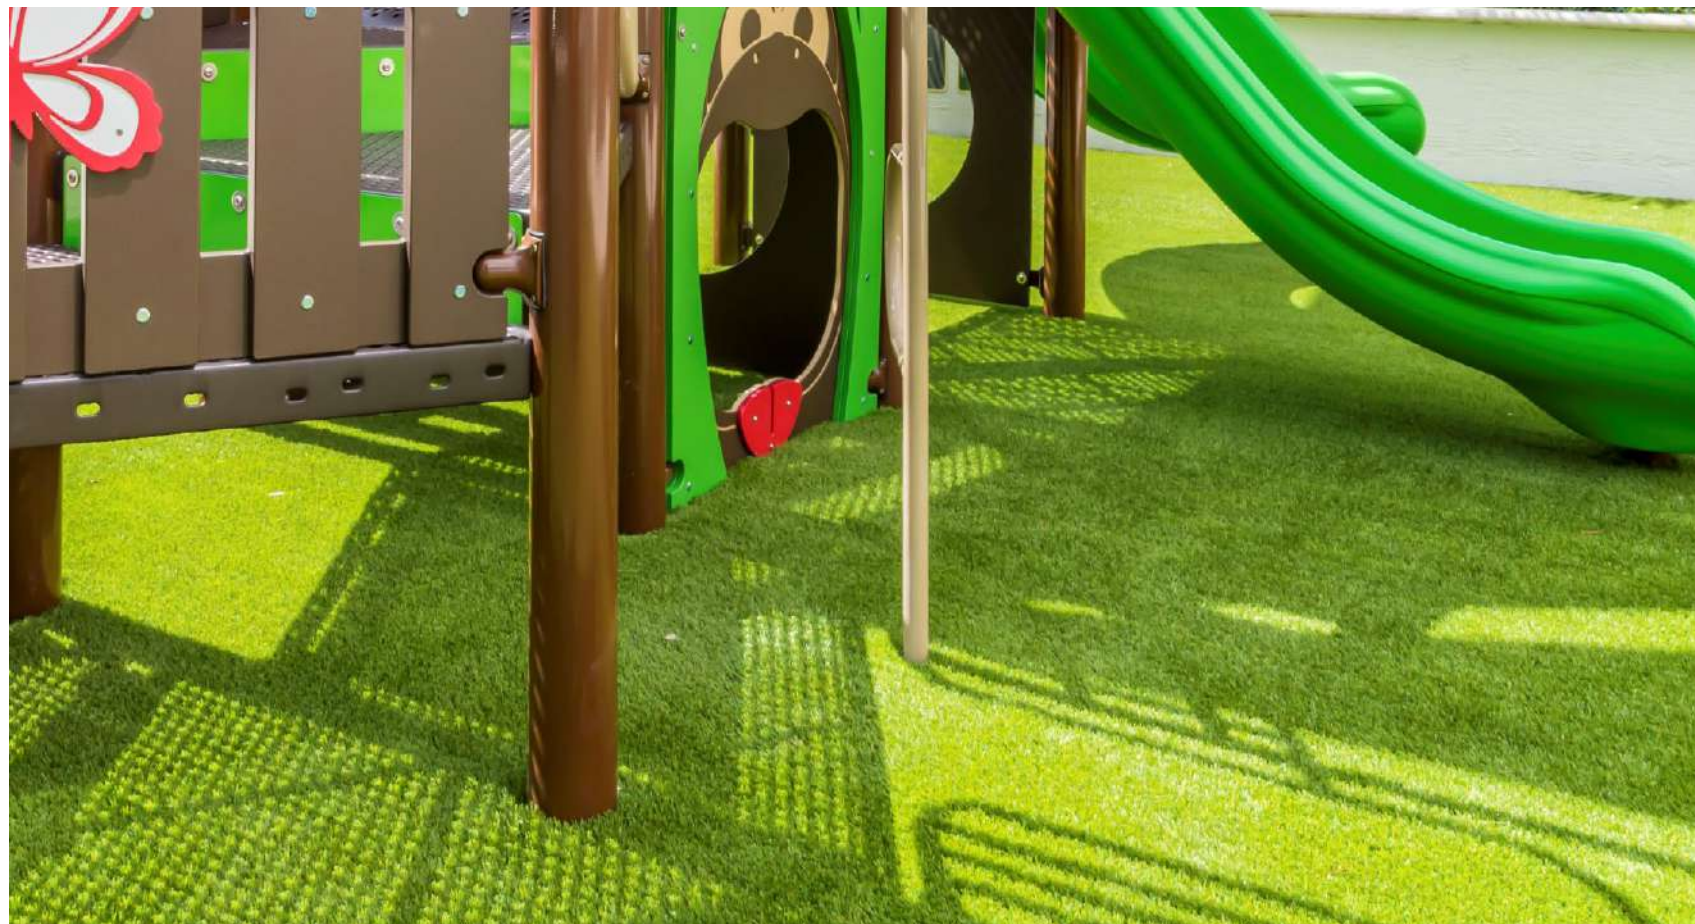

OUTDOOR SAFETY SURFACING

With over 40 years of experience combined you can be confident in making us your provider of assured covering. We understand your need for a combination of fun, durable and above all safe surfacing to base your outdoor activities. Whether we are reducing impact from playground falls or making your jogs more comfortable, Outdoor Safety Surfacing is the best choice.

Our company has the perfect combination of surface choices and maintenance services to accurately transform your vision into a safe and environmentally conscious reality. Let us help you convert the images you have into the ideal outdoor surfacing that we specialize in. We will be with you every step of the way from choosing the best surfacing option for your needs, to maintaining our products, to ensuring prime safety features for years to come

We offer EPDM, Bonded Rubber, Artificial Turf, Playground Safe Engineered Wood Fiber and Rubber Mulch. Each surfacing type comes in a variety of colors.