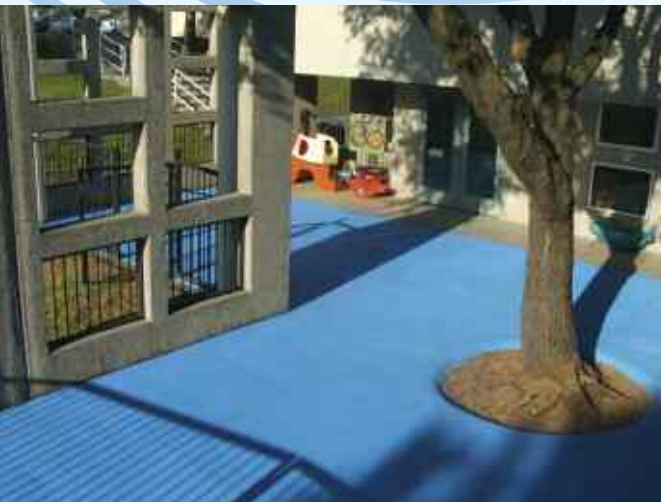

Exercise Equipment – When Playing Gets Serious

From living longer to looking better, a growing number of parks and recreational areas are meeting the demand for the availability of safe, easy to use exercise equipment.

At KORKAT we have a complete line of products that offer a variety of exercises in balance, flexibility, cardio and strength training.

Our products are engineered to be easy to understand while maximizing core workout goals.

Our Dog Parks Are Fetching

Your four-legged kids need exercise too. With our wide variety of playground equipment just for dogs, you can transform an empty field or meadow into a unique play space that engages a dog's mind and body.

Dog parks give your furry friends places of their own to socialize and exercise safely in the way they love best – off-leash.

Pour-in-Place Surfacing – Grounded in Safety

It's no secret that you get what you pay for, and when it comes to addressing the fall zones of children's playgrounds, safety should be the primary goal.

The sturdiness of Pour-in-Place is grounded in the fact that – while the financial outlay is initially greater – the long-term cost is 70 percent less than wood mulch over a 20-year period. That's because it's six times heavier than wood mulch. In short, you can install it and forget about it.

Rubber Mulch – A Fun & Safe Alternative

When kids are climbing and hanging all over playground equipment they're not thinking about injuries. With loose fill rubber mulch, you won't have to think about it either.