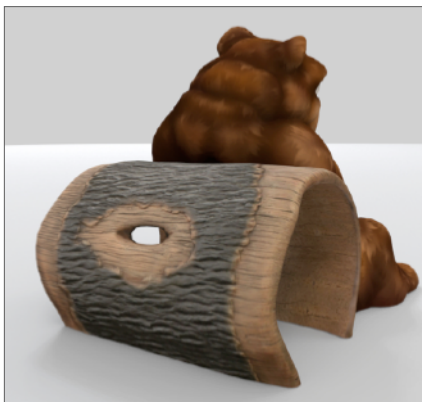

From whimsical to realistic, Cre8Play's artists use textures and colors to create fun sculptures for children to explore. Constructed of durable Glass Fiber Reinforced Concrete, (GFRC), our unique designs allow for climbing and stepping to inspire the imagination.

L: 5' 8"  
W: 4' 2"  
H: 4' 6"  
1,800 LBS

All images and concepts are Copyright © 2020, Cre8Play, LLC-All rights reserved. Cre8Play may change or modify this information as necessary and without notice.