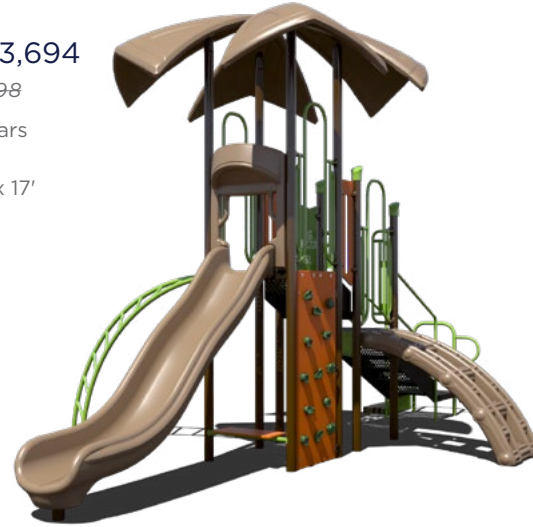

Warning! Installation over a hard surface such as concrete, asphalt, or packed earth may result in serious injury from falls.

PS3-70853 \$22,099

REG. PRICE: \$40,180

Age Group: 5-12 Years
Capacity: 15-20
Structure Size: 23' x 18'
Use Zone: 35' x 30'
Fall Height: 6'
ADA: Yes

Want this without shade?
PS3-70853-1 \$19,075

PS3-70780 \$13,694

REG. PRICE: \$24,898

Age Group: 5-12 Years
Capacity: 15-20
Structure Size: 25' x 17'
Use Zone: 37' x 29'
Fall Height: 6'
ADA: Yes

PS5-70785 \$26,349

REG. PRICE: \$47,908

Age Group: 2-12 Years
Capacity: 32
Structure Size: 29' x 16'
Use Zone: 41' x 28'
Fall Height: 4'
ADA: Yes

Want this without shade?
PS5-70785-1 \$22,683

PS3-70852 \$19,125

REG. PRICE: \$34,772