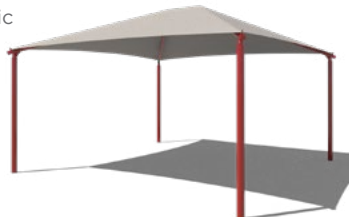

12' Square Cantilever Umbrella Shade From \$2,911

93 MPH Wind Rating: CU121208IG **\$2,911** ~~\$3,639~~

105 MPH Wind Rating: CU121208IG-105 **\$3,434** ~~\$4,293~~

Features 8' Height, Glide Elbow™ Fabric Release, and In-Ground Mounting

20' x 20' Square Hip Shade From \$3,565

93 MPH Wind Rating: SD202008IG **\$3,565** ~~\$4,456~~

105 MPH Wind Rating: SD202008IG-105 **\$3,816** ~~\$4,770~~

Features 8' Height, Glide Elbow™ Fabric Release, and In-Ground Mounting