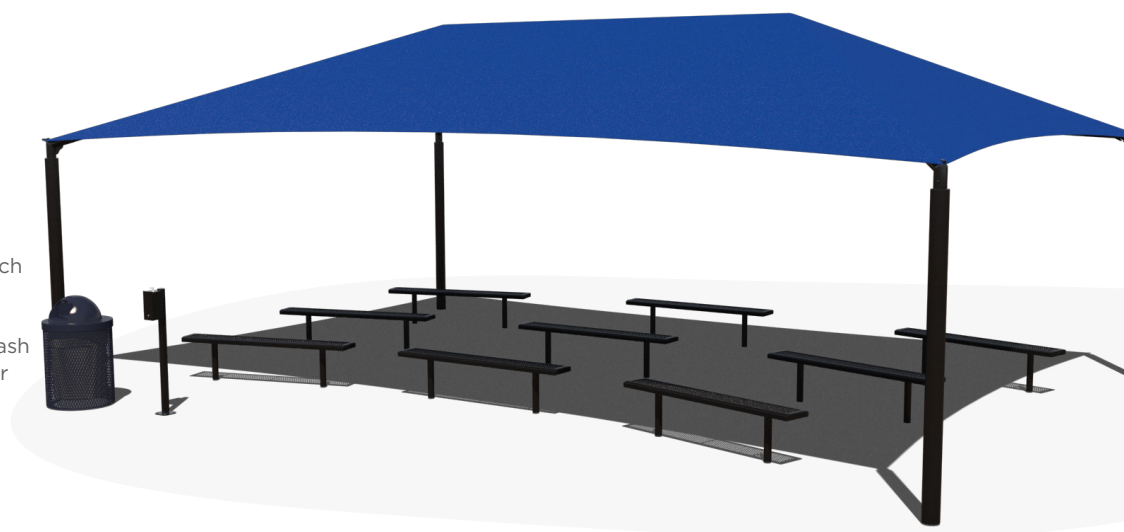

PLAYGROUNDS & SITE AMENITIES

save 15% today

Outdoor Classroom Package Sale

Table Environment \$9,165

REG. PRICE \$10,782

Product No.: Classroom Sale Package 1

Includes:

- 30' x 20' Hip Shade
- 6' Basic UltraLeisure® Rectangular Portable Table, 6 Quantity
- Sanitation Station
- 32 Gallon UltraLeisure® Standard Trash Receptacle with Dome Lid and Liner

Bench Environment \$7,461

REG. PRICE \$8,778

Product No.: Classroom Sale Package 2

Includes:

- 30' x 20' Hip Shade
- 6' Basic UltraLeisure® Standard Bench without Back, 9 Quantity
- Sanitation Station
- 32 Gallon UltraLeisure® Standard Trash Receptacle with Dome Lid and Liner