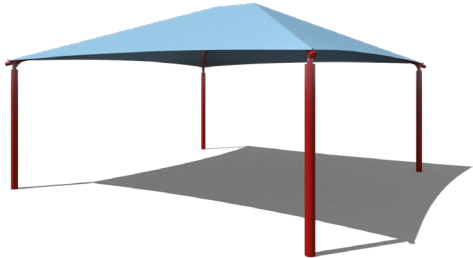

save **20%** today
on your next shade!

20' x 20' Square Hip Shade

In-Ground Mounting: SD202008IG **\$3,831** ~~\$4,789~~

Surface Mounting: SD202008SG **\$4,209** ~~\$5,267~~

Features 8' Height and Glide Elbow™ Fabric Release

12' x 12' Square Umbrella

In-Ground Mounting: SU121208IG **\$2,538** ~~\$3,172~~

Surface Mounting: SU121208SG **\$2,632** ~~\$3,209~~

Features 8' Height and Glide Elbow™ Fabric Release

Ready to get started?
Visit srpshade.com/contact-a-rep to find your nearest sales representative.

Superior[®]
RECREATIONAL PRODUCTS
A PLAYCORE Company

save **15%** today
Outdoor Classroom Package Sale

Table Environment \$9,165
REG. PRICE \$10,782

Product No.: Classroom Sale Package 1
Includes:

- 30' x 20' Hip Shade
- 6' Basic UltraLeisure® Rectangular Portable Table, 6 Quantity
- Sanitation Station
- 32 Gallon UltraLeisure® Standard Trash Receptacle with Dome Lid and Liner

Bench Environment \$7,461
REG. PRICE \$8,778

Product No.: Classroom Sale Package 2
Includes:

- 30' x 20' Hip Shade
- 6' Basic UltraLeisure® Standard Bench without Back, 9 Quantity
- Sanitation Station
- 32 Gallon UltraLeisure® Standard Trash Receptacle with Dome Lid and Liner