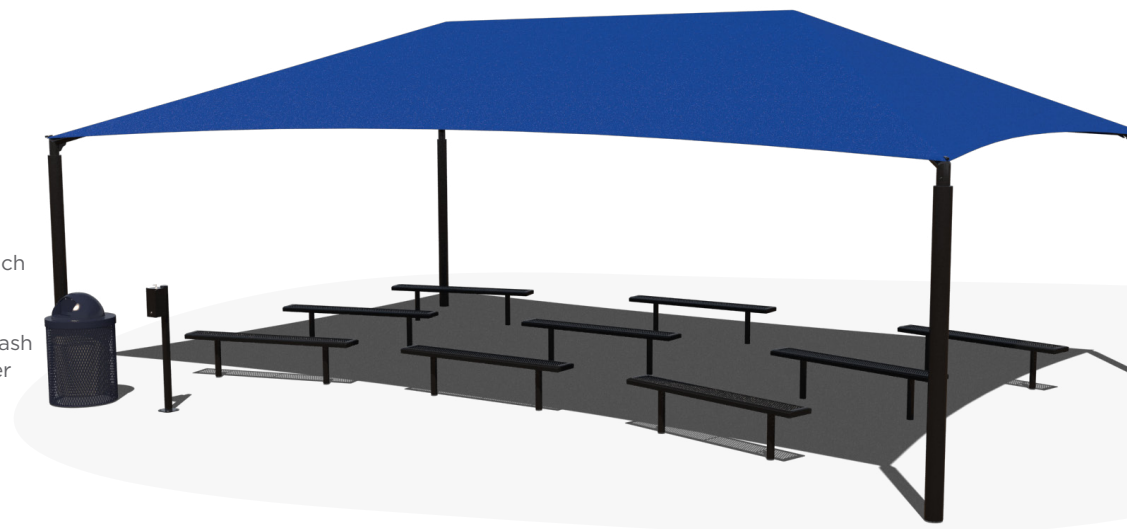

save **20%** today
on your next shade!

20' x 20' Square Hip Shade

In-Ground Mounting: SD202008IG **\$3,831** ~~\$4,789~~

Surface Mounting: SD202008SG **\$4,209** ~~\$5,267~~

Features 8' Height and Glide Elbow™ Fabric Release

12' x 12' Square Umbrella

In-Ground Mounting: SU121208IG **\$2,538** ~~\$3,172~~

Surface Mounting: SU121208SG **\$2,632** ~~\$3,209~~

Features 8' Height and Glide Elbow™ Fabric Release

Ready to get started?
Visit srpshade.com/contact-a-rep to find your nearest sales representative.

Superior[®]
RECREATIONAL PRODUCTS
A PLAYCORE Company

save **15%** today
Outdoor Classroom Package Sale

Table Environment \$9,165
REG. PRICE \$10,782

Product No.: Classroom Sale Package 1
Includes:

- 30' x 20' Hip Shade
- 6' Basic UltraLeisure® Rectangular Portable Table, 6 Quantity
- Sanitation Station
- 32 Gallon UltraLeisure® Standard Trash Receptacle with Dome Lid and Liner

Bench Environment \$7,461
REG. PRICE \$8,778

Product No.: Classroom Sale Package 2
Includes:

- 30' x 20' Hip Shade
- 6' Basic UltraLeisure® Standard Bench without Back, 9 Quantity
- Sanitation Station
- 32 Gallon UltraLeisure® Standard Trash Receptacle with Dome Lid and Liner