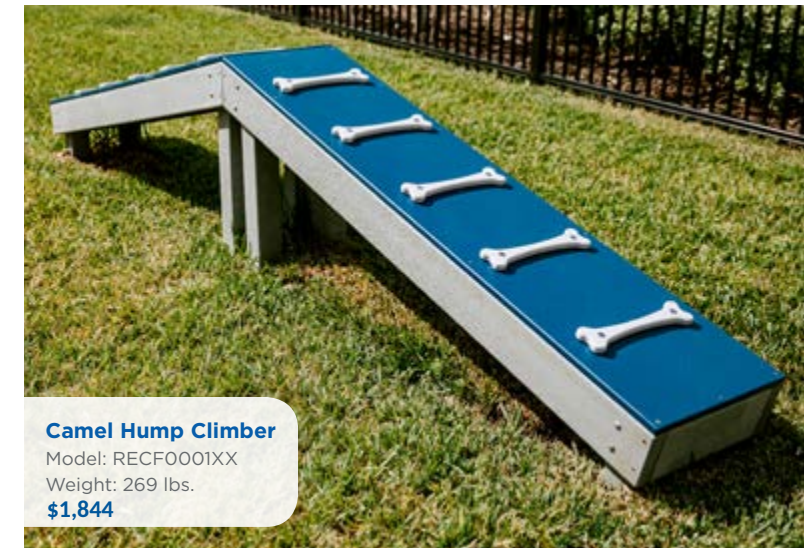

Dog Play Components

Dog Play Components