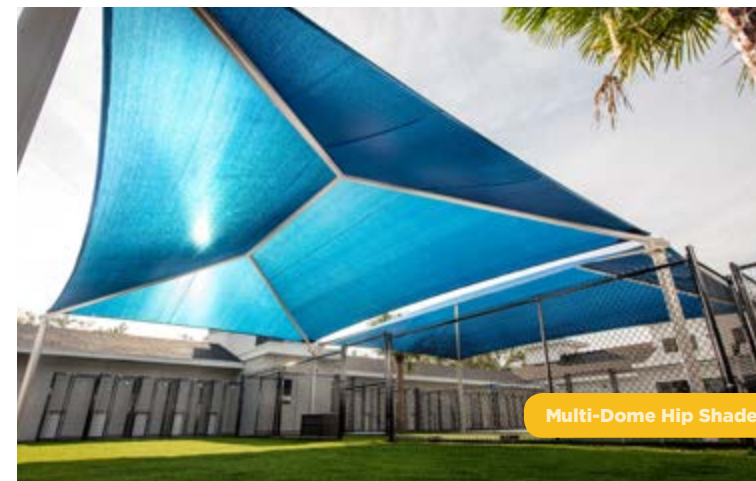

Hip Shade

Multi-Dome Hip Shade

Complete Your Space Shade & Shelter

Our fabric shade structures are available in a variety of sizes and styles with our unique Glide Elbow™ mechanism. Similarly, our all-steel shelter collection is available in a variety of sizes and styles that create a unique outdoor gathering area.

Benefits of Shade & Shelter

- Provide UV protection to both dogs and owners
- Extend the life of dog play equipment
- Create a comfortable gathering space within your park or community

Dog Park Shelter

We offer a full line of all-steel shelters that are suitable for picnic areas, bench seating, and more. Have something in mind? Visit srpshelter.com/request-catalog to view the complete catalog.

Dog Park Shade

We have over 30 rectangle and square shades for your dog park. These designs are available in a variety of colors to match any play environment and are a great economical choice. Visit srpshade.com/request-catalog to view the complete catalog.

WE HAVE MANY MORE
styles to choose from!
visit srpshelter.com and srpshade.com