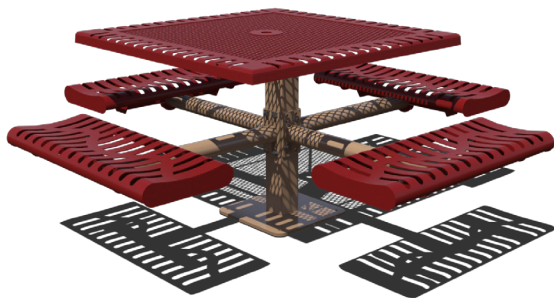

# Superior<sup>®</sup> Amenities Sale

Score 20% off select site furnishings in our popular Classic style from now until September 17, 2021.

**Classic Portable Table | T46CLASS** \$1,407

REGULAR PRICE: ~~\$1,759~~ WITH SURCHARGE - \$1,517.80

**6' Classic Bench | B6WBCLASSIC** \$1,099

REGULAR PRICE: ~~\$1,374~~ WITH SURCHARGE - \$1,185.55

**Classic Pedestal Table | T46CLASSPED** \$1,402

REGULAR PRICE: ~~\$1,753~~ WITH SURCHARGE - \$1,512.41

Available in Surface or In-Ground Mount

**Classic Trash Receptacle | TR32CLASSIC** \$382

REGULAR PRICE: ~~\$478~~ WITH SURCHARGE - \$412.08

Receptacle Lids and Liners Sold Separately

**Ready to get started?**

Visit [srsiteamenities.com/contact-a-rep](https://srsiteamenities.com/contact-a-rep) to find your nearest sales representative.