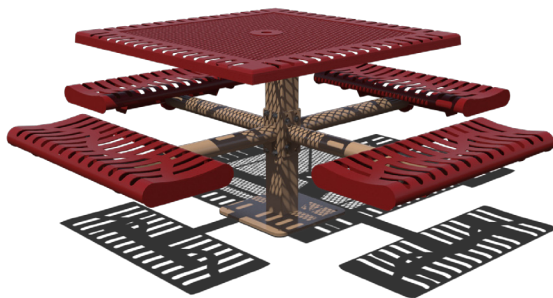

Classic Pedestal Table | T46CLASSPED $1,402

REGULAR PRICE: $1,753 WITH SURCHARGE - $1,512.41

Available in Surface or In-Ground Mount