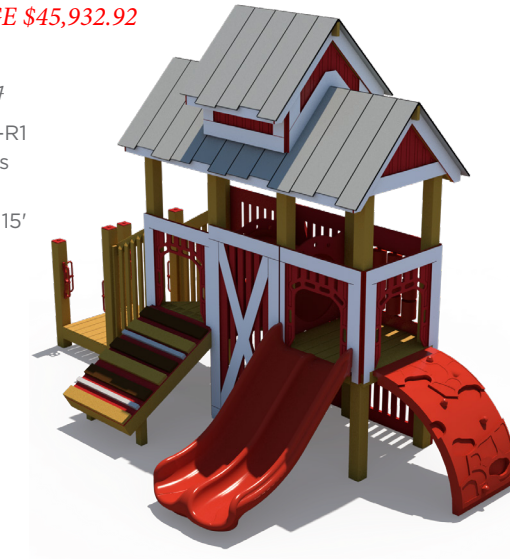

Model: R3FX-30093-R2

Age Group: 2-12 Years

Capacity: 40-45

Structure Size: 33' x 20'

Use Zone: 45' x 32'

Fall Height: 5'

WITH SURCHARGE \$45,932.92

Barn \$42,788

REG. PRICE: \$57,051

Model: R3FX-30038-R1

Age Group: 2-5 Years

Capacity: 30-35

Structure Size: 22' x 15'

Use Zone: 34' x 27'

Fall Height: 4'

Get your community outside playing by taking advantage of deep *playground discounts* today. Create a play environment that children of all ages will *enjoy* by shopping our sale.

PS3-71021 \$22,666

REG. PRICE: \$37,776 WITH SURCHARGE \$24,331.95

Age Group: 5-12 Years

Capacity: 34

Structure Size: 24' x 23'

Use Zone: 36' x 35'

Fall Height: 7'

PS3-71373 \$29,720 WITH SURCHARGE \$31,904.42

REG. PRICE: \$49,533

Age Group: 5-12 Years

Capacity: 35-40

Structure Size: 29' x 29'

Use Zone: 41' x 41'

Fall Height: 7'

PS3-71303 \$27,201 WITH SURCHARGE \$29,200.27

REG. PRICE: \$45,335