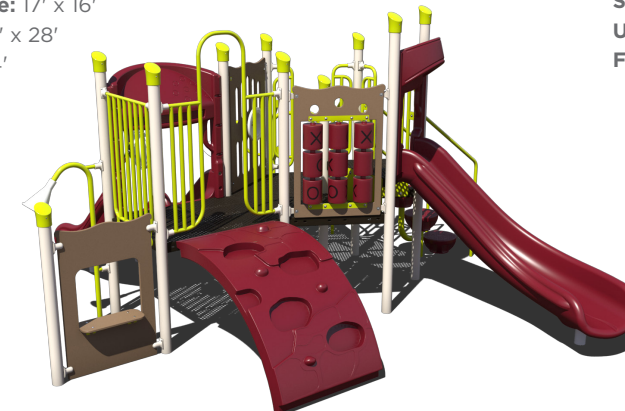

PS3-70416 \$14,014

REG. PRICE: \$23,356

Age Group: 2-12 Years
Capacity: 25
Structure Size: 20' x 17'
Use Zone: 32' x 29'
Fall Height: 4'

WITH SURCHARGE \$15,044.03

PS3-71308 \$17,626

REG. PRICE: \$29,377

Age Group: 2-12 Years
Capacity: 25-30
Structure Size: 18' x 16'
Use Zone: 30' x 28'
Fall Height: 5'

WITH SURCHARGE \$18,921.51

PS3-31299 \$15,378

REG. PRICE: \$25,630

Age Group: 2-5 Years
Capacity: 27
Structure Size: 17' x 16'
Use Zone: 29' x 28'
Fall Height: 4'

WITH SURCHARGE \$16,508.28

PS3-71312 \$27,712 WITH SURCHARGE \$29,748.83

REG. PRICE: \$37,853

Age Group: 2-5 Years
Capacity: 30-35
Structure Size: 18' x 19'
Use Zone: 30' x 31'
Fall Height: 3'

PS3-70573 \$21,614 *WITH SURCHARGE \$23,202.63*

REG. PRICE: \$36,024

Age Group: 2-5 Years
Capacity: 30-35
Structure Size: 21' x 20'
Use Zone: 33' x 32'
Fall Height: 4'

PS3-71314 \$20,264 *WITH SURCHARGE \$21,753.40*

REG. PRICE: \$33,774

Age Group: 2-5 Years
Capacity: 25-30
Structure Size: 23' x 19'
Use Zone: 35' x 31'
Fall Height: 4'

PS3-70857 \$20,065 *WITH SURCHARGE \$21,539.78*