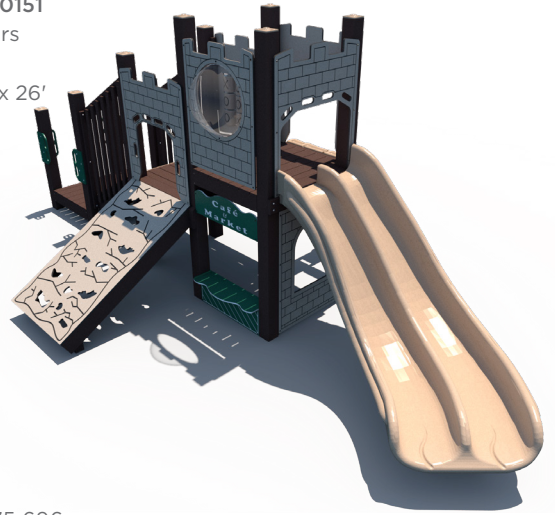

Capacity: 20

Use Zone: 17' 6" x 19' 3"

Engineered for Children Ages 6-23 Months

LEVEL UP THE FUN

Flip to the front to see if your order qualifies for FREE bonus play equipment.

\$43,160 ~~\$57,547~~

FXR-NAT-205-0224

Ages: 2-5 Years

Capacity: 41

Use Zone: 34' x 28'

\$26,833 ~~\$44,722~~

FXR-CAS-212-0151

Ages: 2-12 Years

Capacity: 32

Use Zone: 36' x 26'

\$27,748 ~~\$46,247~~

GFP-30584

Ages: 2-5 Years

Capacity: 34

Use Zone: 33' x 31'

\$56,772 ~~\$75,696~~

GFP-30466

Ages: 2-12 Years