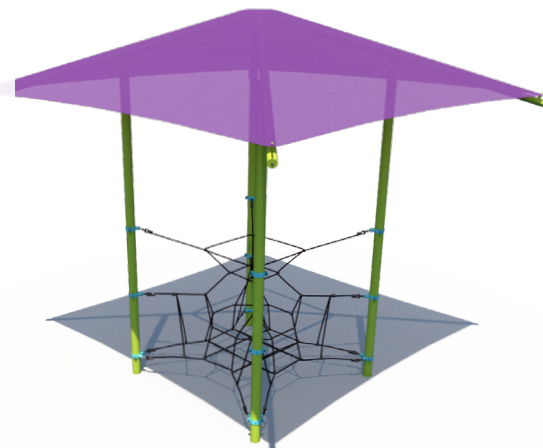

Capacity: 38

Use Zone: 33' x 29'

**\$22,654** ~~\$30,205~~

**HelioNet**  
 Model: HLN-4005  
 Ages: 5-12  
 Capacity: 10  
 Use Zone: 20' x 20'  
 Fall Height: 7'

**\$19,758** ~~\$26,344~~

**HelioNet**  
 Model: HLN-4009  
 Ages: 5-12  
 Capacity: 9  
 Use Zone: 20' x 20'  
 Fall Height: 7'