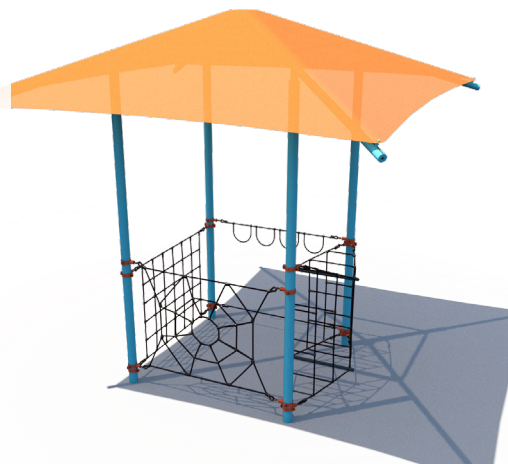

**\$18,447** ~~\$36,894~~

PS3-72112-1

Ages: 2-5 Years

Capacity: 44

Use Zone: 33' x 27'

**\$18,421** ~~\$36,842~~

PS3-70120

Ages: 2-5 Years

Capacity: 38

Use Zone: 33' x 29'

**\$22,654** ~~\$30,205~~

**HelioNet**  
 Model: HLN-4005  
 Ages: 5-12  
 Capacity: 10  
 Use Zone: 20' x 20'  
 Fall Height: 7'

**\$19,758** ~~\$26,344~~

**HelioNet**  
 Model: HLN-4009  
 Ages: 5-12  
 Capacity: 9  
 Use Zone: 20' x 20'  
 Fall Height: 7'