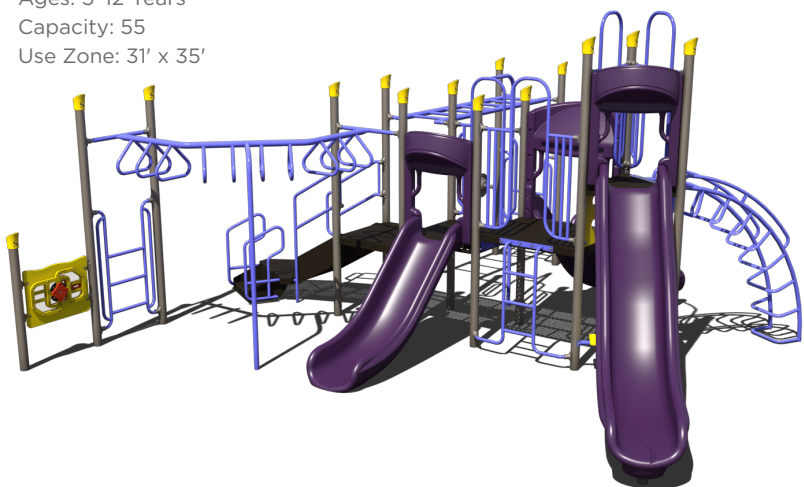

Ages: 5-12 Years

Capacity: 59

Use Zone: 31' x 35'

**\$26,991** ~~\$53,982~~

**PS3-70845-1**

Ages: 5-12 Years

Capacity: 40

Use Zone: 37' x 31'

**\$27,885** ~~\$55,769~~

**PS3-70564-1**

Ages: 5-12 Years

Capacity: 55

Use Zone: 31' x 35'

**\$19,191** ~~\$38,382~~

**PS3-33557-2**

Ages: 5-12 Years