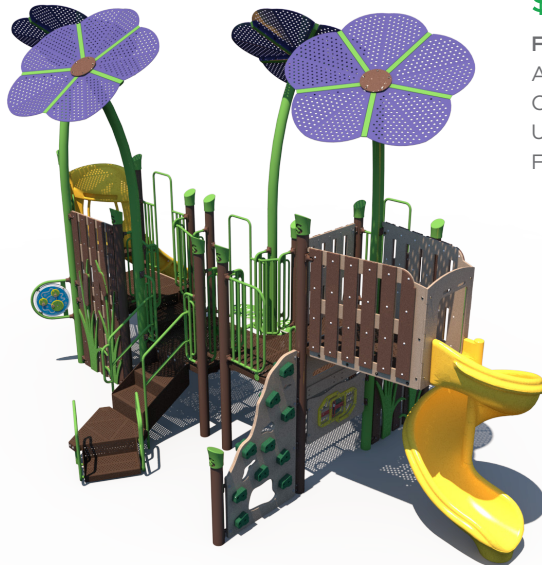

**FX3-NAT-212-0071**

Ages: 2-12 Years

Capacity: 40

Use Zone: 35' x 32'

**\$50,770** ~~\$84,617~~

**FX5-NAT-212-0277**

Ages: 2-12 Years

Capacity: 58

Use Zone: 40' x 28'

**\$158,401** ~~\$264,002~~

**FXT-NAT-512-0144**

Ages: 5-12 Years

Capacity: 100

Use Zone: 55' x 53'

Fall Height: 14'

**\$19,940** ~~\$39,880~~