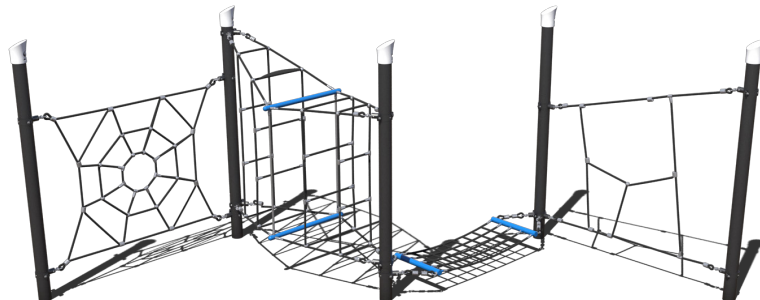

$20,915 ~~$34,858~~

PH5-73931
Ages: 5-12
Capacity: 15
Use Zone: 36' x 19'