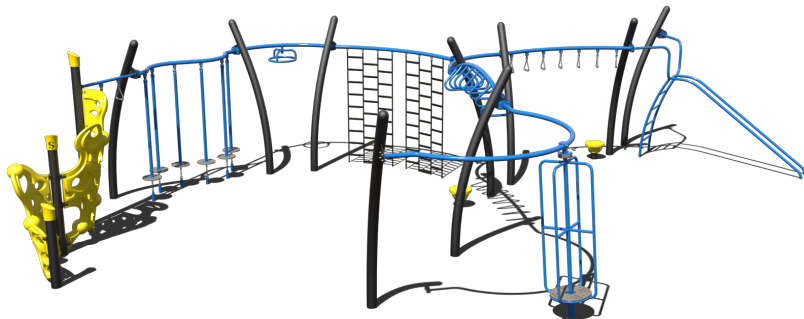

**\$27,885** ~~\$55,769~~

**PS3-70564-1**

Ages: 5-12 Years

Capacity: 55

Use Zone: 31' x 35'

**\$19,191** ~~\$38,382~~

**PS3-33557-2**

Ages: 5-12 Years

Capacity: 47

Use Zone: 29' x 28'

**\$24,061** ~~\$48,122~~

**PA5-29718**

Ages: 5-12 Years

Capacity: 48

Use Zone: 40' x 56'

**\$36,918** ~~\$73,835~~

**PS3-70615**

Ages: 5-12 Years

Capacity: 64

Use Zone: 41' x 37'

**\$39,745** ~~\$79,490~~

**PS3-71167**

Ages: 5-12 Years

Capacity: 72