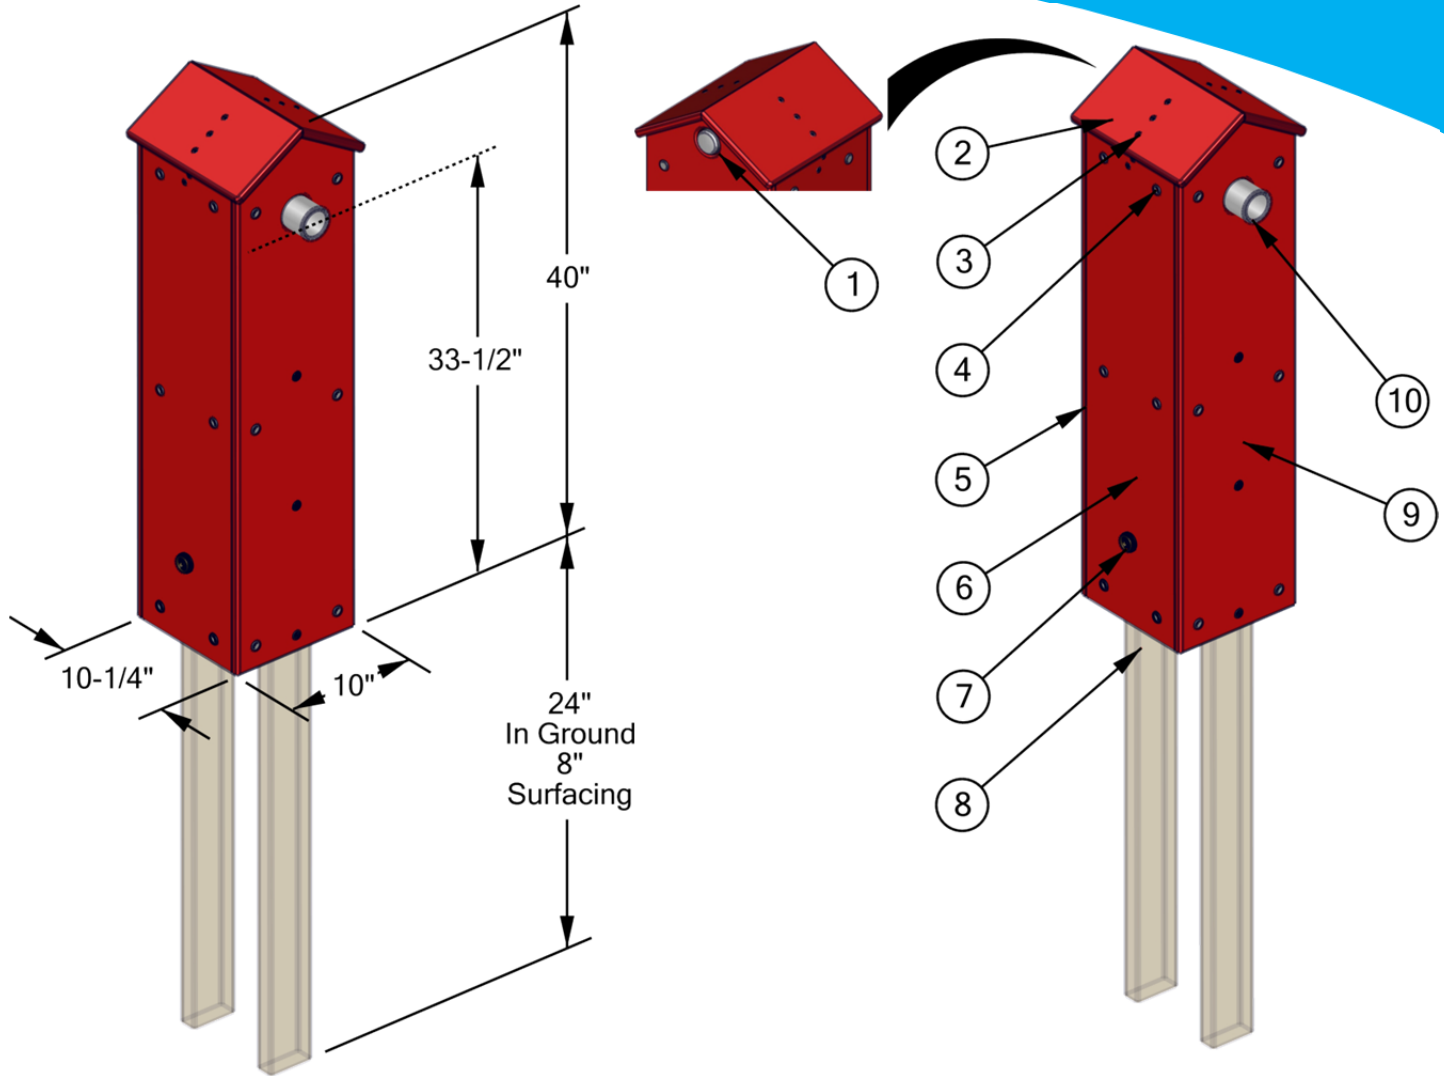

**Water Pump House  
Model: 44101-IG**

**Age Group: 2-5 Years,  
5-12 Years**

**Total Weight: 38 lbs (14.2 kg)**

ITEM	QTY	DESCRIPTION	MATERIAL
1	1	Momentary Water Valve	Chrome & Brass
2	2	Roof Panel	HDPE
3	12	Panel Hardware Sets	Stainless Steel
4	24	Assembly Hardware	Stainless Steel
5	1	Back Panel	HDPE
6	2	Side Panel	HDPE
7	1	Garden Hose Connection	Brass
8	2	2" x 4" Support Post	Pine
9	1	Front Panel	HDPE
10	1	Spout	PVC