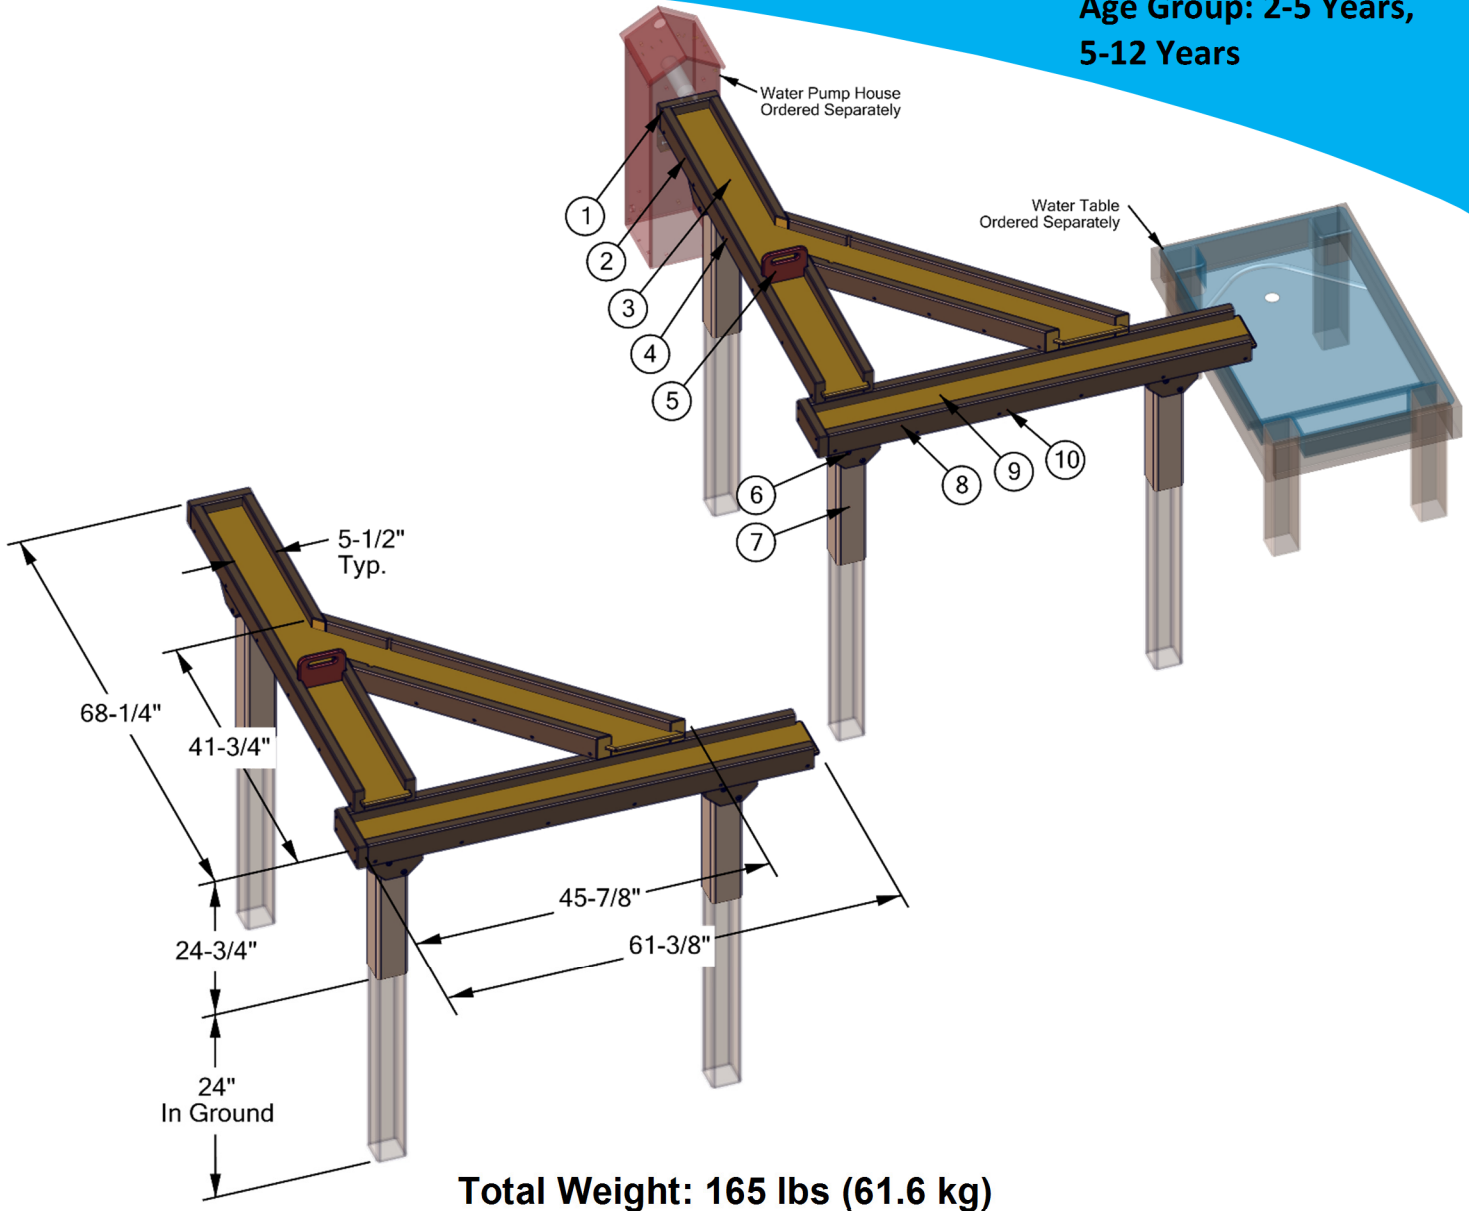

**Tri-Directional Water Trough System - Left**  
**Model: 44108-L-IG**

**Age Group: 2-5 Years,  
5-12 Years**

ITEM	QTY	DESCRIPTION	MATERIAL
1	2	Trough End Cap	Trex
2	7	Y-Trough 2" x 4"	Trex
3	1	Y-Trough Basin	HDPE
4	48	Y-Trough Assembly Hardware	Stainless Steel
5	1	Movable Water Dam	HDPE
6	12	Support Post Hardware	Stainless Steel
7	3	4" x 4" Support Post	FRP
8	3	Straight Trough 2" x 4"	Trex
9	1	Straight Trough Basin	HDPE
10	28	Straight Trough Assembly Hardware	Stainless Steel