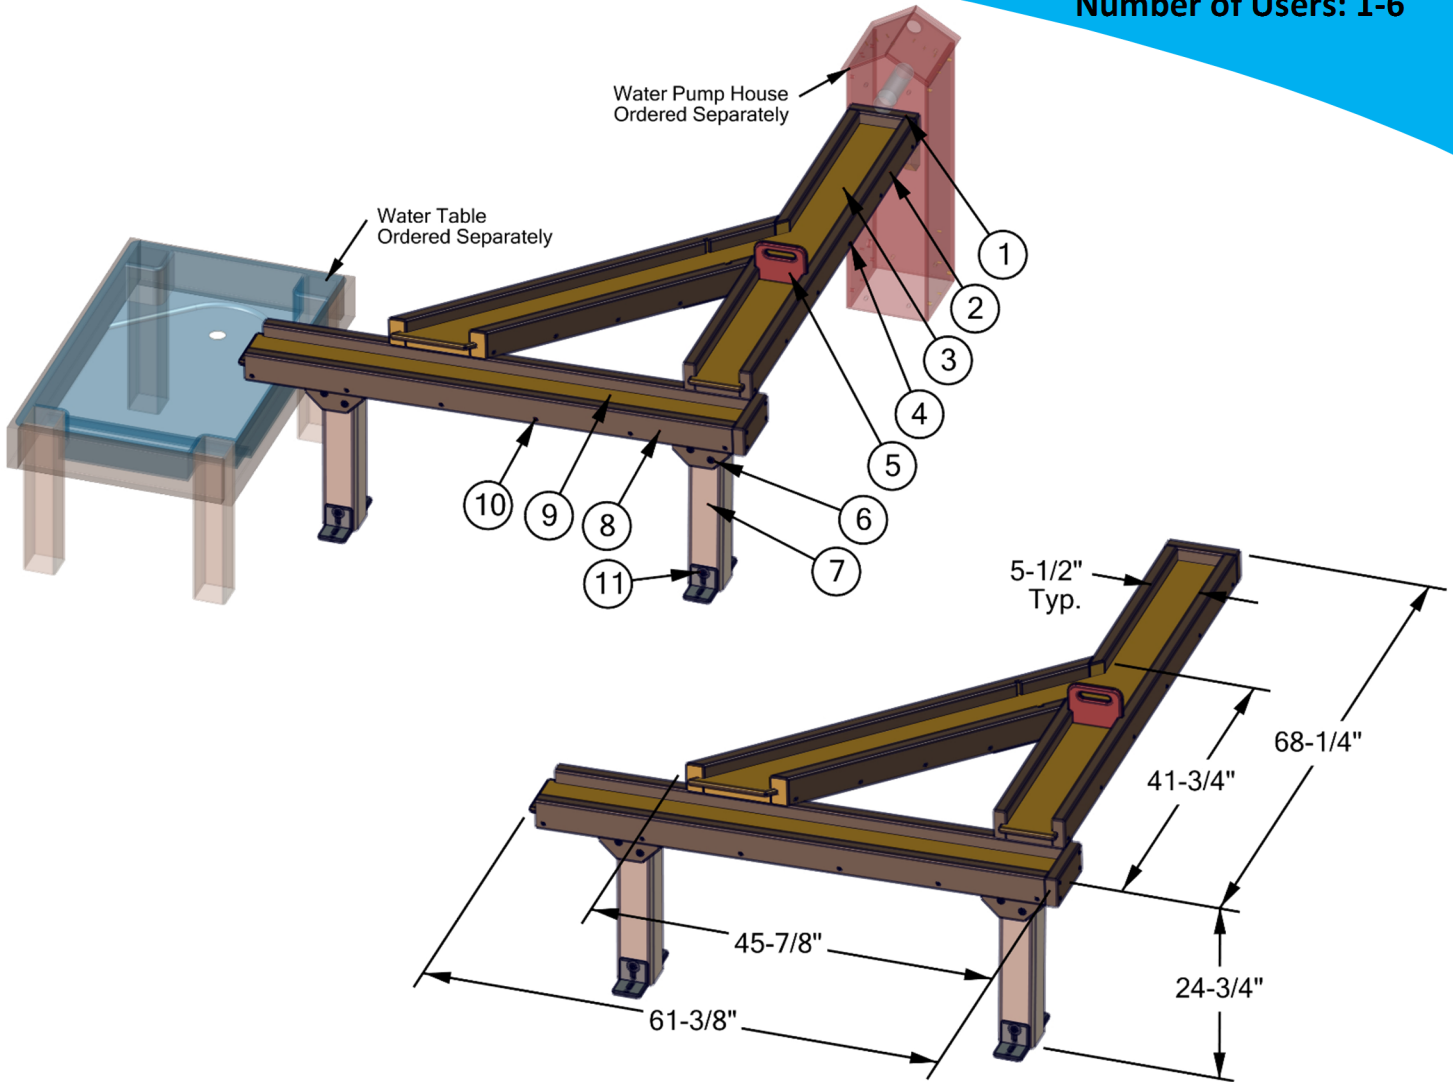

**Tri-Directional Water Trough System - Right
Model: 44108-R**

Age Group: 3-12

Number of Users: 1-6

Total Weight: 165 lbs (61.6 kg)

ITEM	QTY	DESCRIPTION	MATERIAL
1	2	Trough End Cap	Trex
2	7	Y-Trough 2" x 4"	Trex
3	1	Y-Trough Basin	HDPE
4	48	Y-Trough Assembly Hardware	Stainless Steel
5	1	Movable Water Dam	HDPE
6	12	Support Post Hardware	Stainless Steel
7	2	4" x 4" Support Post	FRP
8	3	Straight Trough 2" x 4"	Trex
9	1	Straight Trough Basin	HDPE
10	28	Straight Trough Assembly Hardware	Stainless Steel
11	4	Mounting Bracket & Hardware	Powder Coated & SS