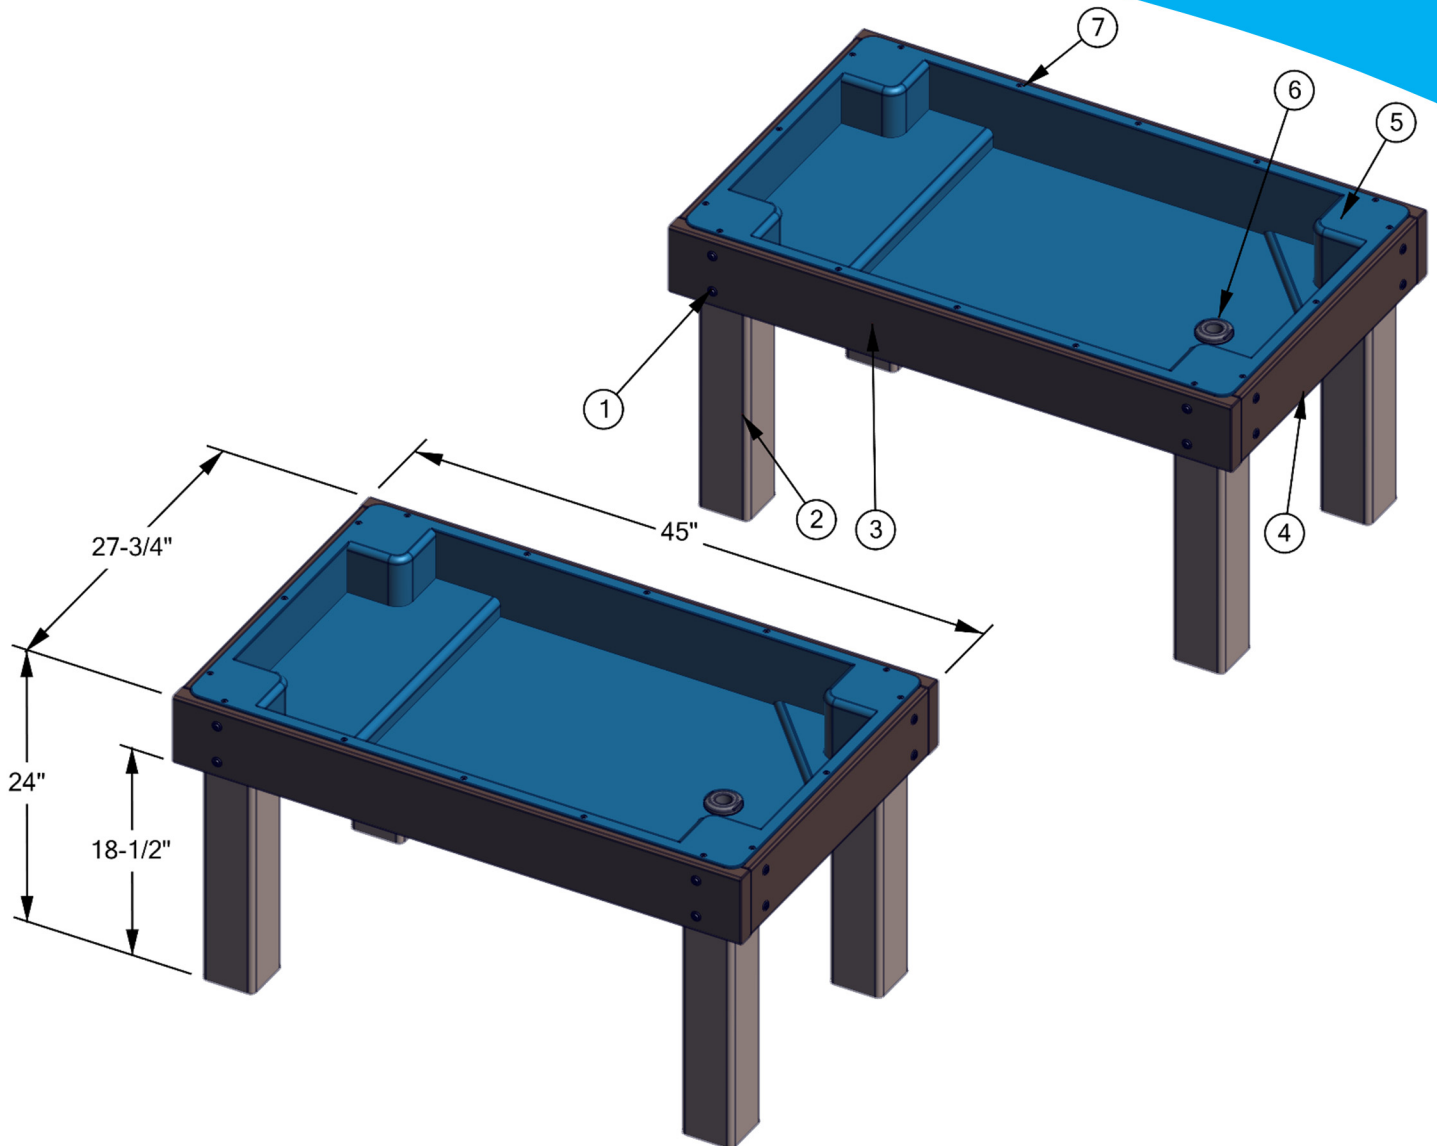

**Water Table – 24”  
Model: 44114FT**

**Age Group: 2-5 Years,  
5-12 Years**

**Total Weight: 75 lbs (28.0 kg)**

ITEM	QTY	DESCRIPTION	MATERIAL
1	16	5/16" Assembly Hardware	Stainless Steel
2	4	4" x 4" Leg	FRP
3	2	2" x 6" Side Board	TREX
4	2	2" x 6" End Board	TREX
5	1	Molded Water Basin	HDPE
6	1	Drain and Valve Assembly	PVC & Brass
7	16	#8 Basin Hardware	Stainless Steel