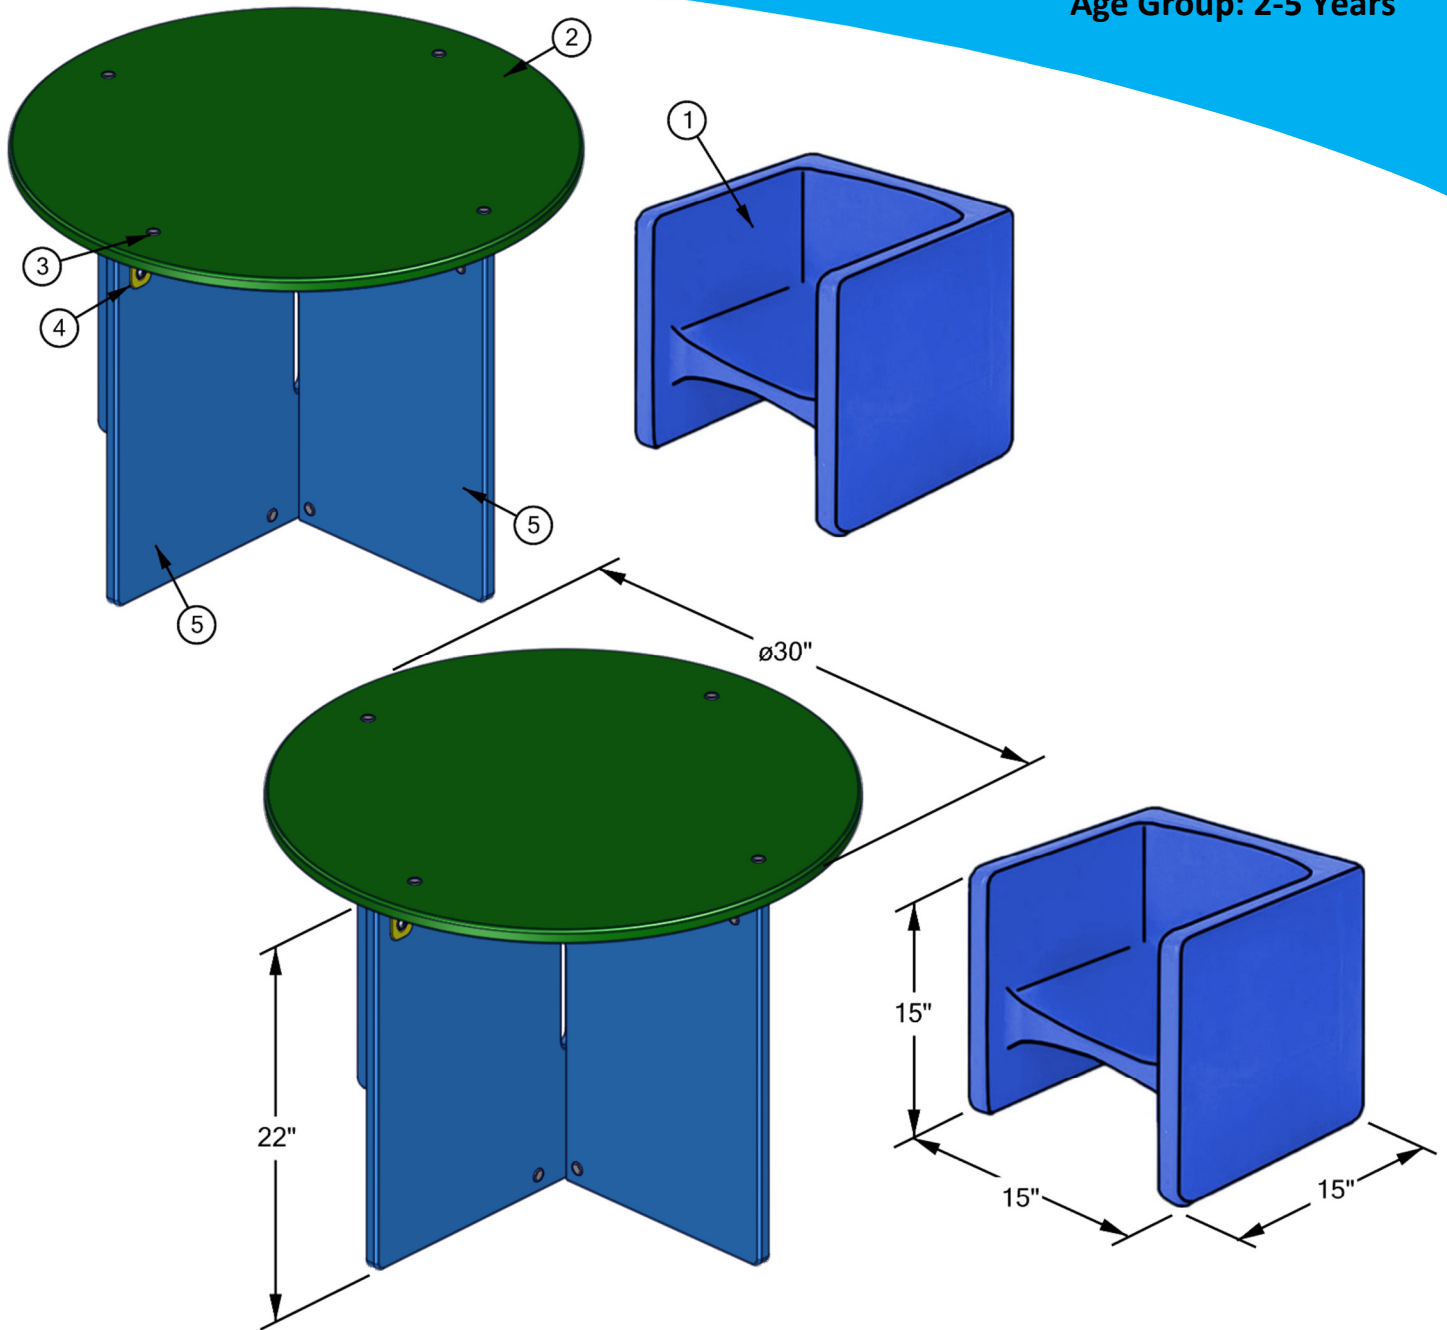

**Nesting Table with Chairs
Model: 46111**

Age Group: 2-5 Years

Total Table Weight: 48 lbs (17.9 kg)

ITEM	QTY	DESCRIPTION	MATERIAL
1	4	EduCube Chair	LDPE
2	1	¾" Table Top	HDPE
3	36	Assembly Hardware	Stainless Steel
4	12	L-Bracket	Powder Coated Steel
5	2	¾" Support Panel	HDPE