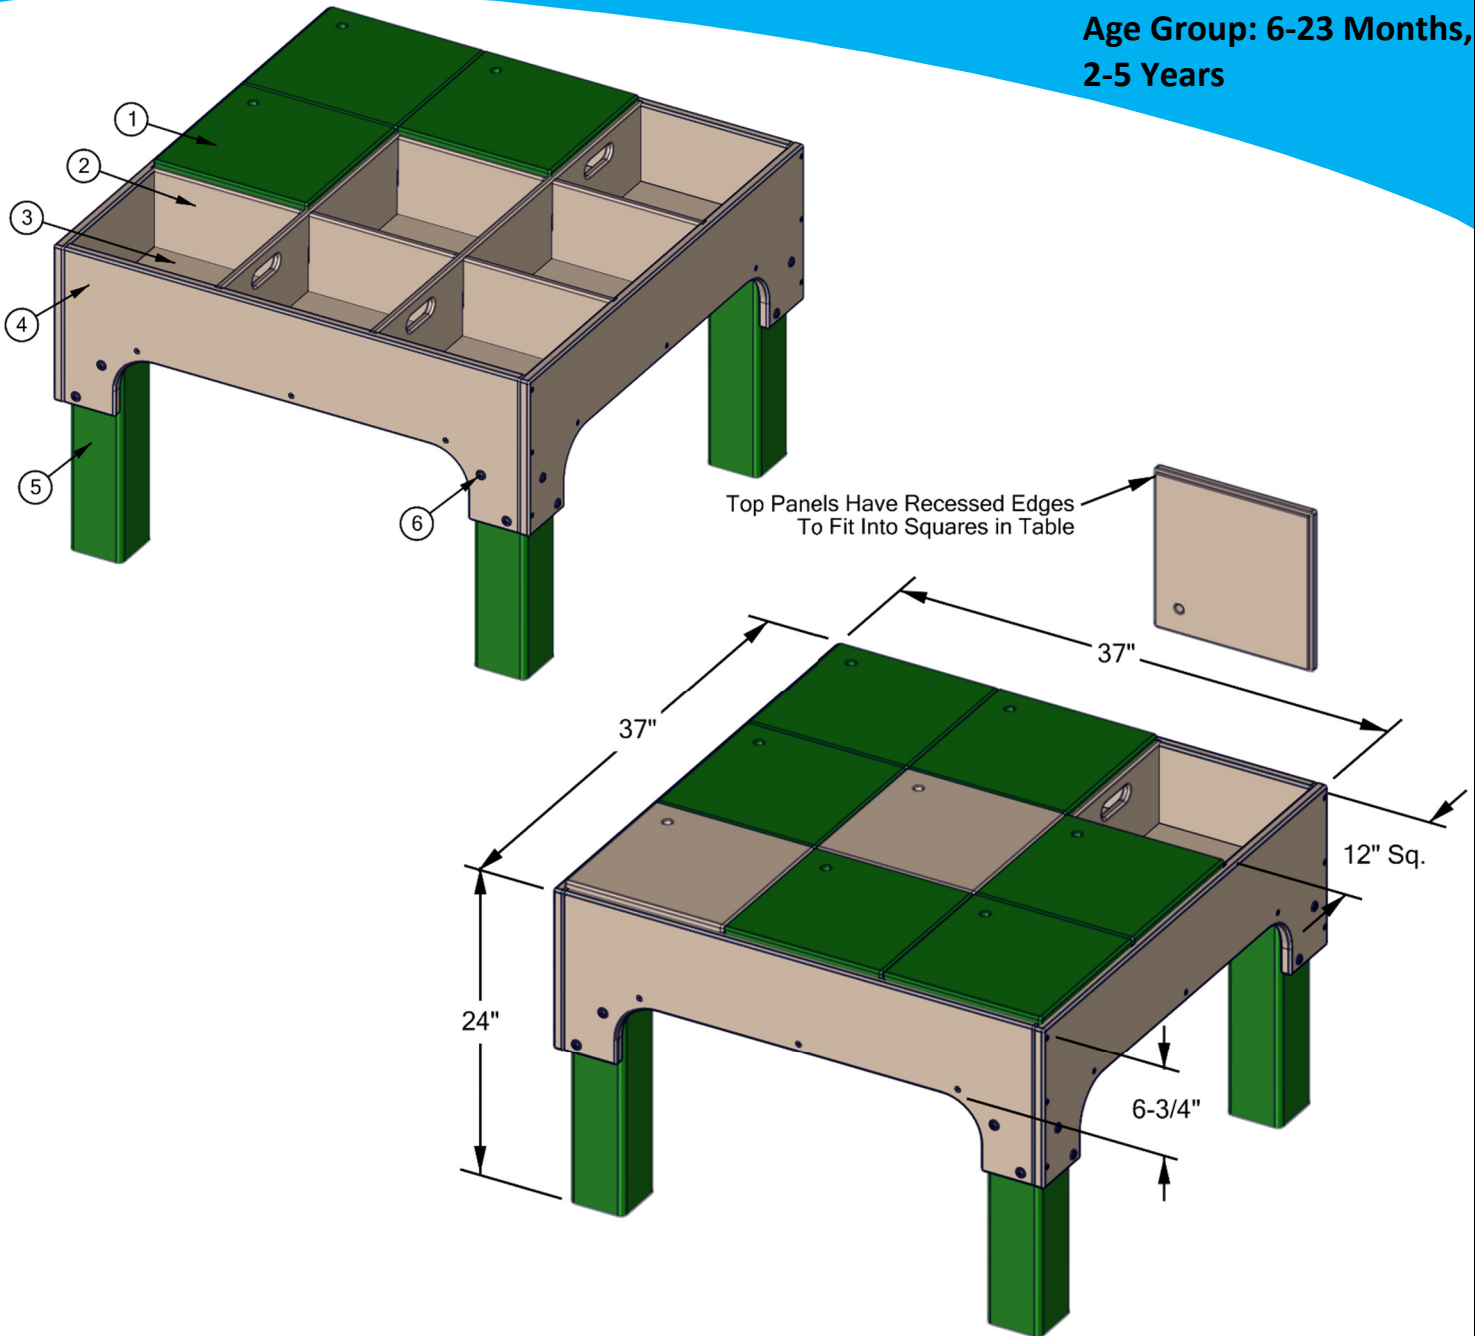

**Storage and Activity Table
Model: 46250**

**Age Group: 6-23 Months,
2-5 Years**

Total Weight: 141 lbs (52.6 kg)

ITEM	QTY	DESCRIPTION	MATERIAL
1	9	¾" Compartment Cover Panel	HDPE
2	4	½" Divider Panel	HDPE
3	1	¾" Bottom Panel	HDPE
4	4	¾" Side Panel	HDPE
5	4	4" x 4" support Post	FRP
6	40	Assembly Hardware	Stainless Steel