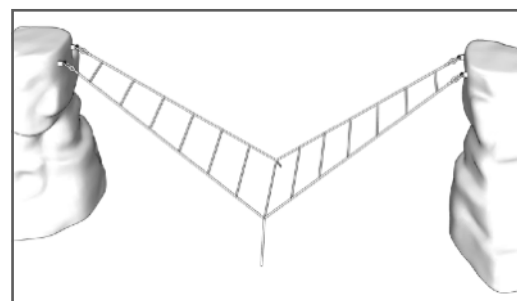

Angled Net  
Climber  
8000207  
4' Side  
50 LBS

Shown with 1000295  
Ledge Rock Climber  
(not included)

Ledge Rock  
not included

Angled Net  
Climber  
8000208  
6' Side  
70 LBS

Shown with 1000295  
Ledge Rock Climber  
(not included)

Ledge Rock  
not included

Double Angled  
Net Climber  
8000209  
6' Side  
90 LBS

Shown with 1000295  
Ledge Rock Climber  
(not included)

Four Points  
Net Climber Link  
8000210  
4' Side to 4' Side  
120 LBS

Shown with 1000292  
Crest Rock Climber  
(not included)

Double Ladder  
Net Climber Link  
8000211  
4' Side to 4' Side  
100 LBS

Shown with 1000295  
Ledge Rock Climber  
(not included)

Double Ladder  
Net Climber Link  
8000211  
4' Side to 6' Side  
100 LBS

Shown with 1000295  
Ledge Rock Climber  
(not included)

Double Ladder  
Net Climber Link  
8000211  
6' Side to 6' Side  
100 LBS

Shown with 1000295  
Ledge Rock Climber  
(not included)

~ All dimensions are approximate ~  
~ Heights shown from top of surfacing ~  
**User Group Age: 5-12**  
Last Revised 7/23/2020