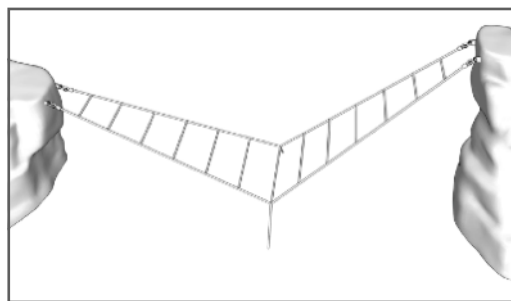

Angled Net  
Climber  
8000207  
4' Side  
50 LBS

Shown with 1000295  
Ledge Rock Climber  
(not included)

Ledge Rock  
not included

Angled Net  
Climber  
8000208  
6' Side  
70 LBS

Shown with 1000295  
Ledge Rock Climber  
(not included)

Ledge Rock  
not included

Double Angled  
Net Climber  
8000209  
6' Side  
90 LBS

Shown with 1000295  
Ledge Rock Climber  
(not included)

Four Points  
Net Climber Link  
8000210  
4' Side to 4' Side  
120 LBS

Shown with 1000292  
Crest Rock Climber  
(not included)

Double Ladder  
Net Climber Link  
8000211  
4' Side to 4' Side  
100 LBS

Shown with 1000295  
Ledge Rock Climber  
(not included)

Double Ladder  
Net Climber Link  
8000211  
4' Side to 6' Side  
100 LBS

Shown with 1000295  
Ledge Rock Climber  
(not included)

Double Ladder  
Net Climber Link  
8000211  
6' Side to 6' Side  
100 LBS

Shown with 1000295  
Ledge Rock Climber  
(not included)

~ All dimensions are approximate ~  
~ Heights shown from top of surfacing ~  
**User Group Age: 5-12**  
Last Revised 7/23/2020