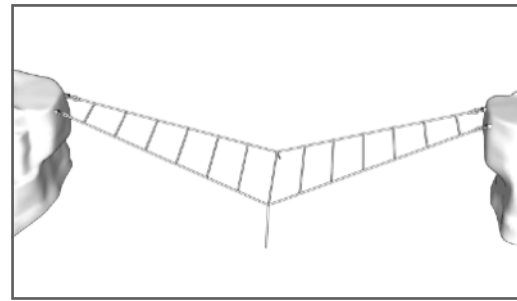

Angled Net  
Climber  
8000207  
4' Side  
50 LBS

Shown with 1000295  
Ledge Rock Climber  
(not included)

Ledge Rock  
not included

Angled Net  
Climber  
8000208  
6' Side  
70 LBS

Shown with 1000295  
Ledge Rock Climber  
(not included)

Ledge Rock  
not included

Double Angled  
Net Climber  
8000209  
6' Side  
90 LBS

Shown with 1000295  
Ledge Rock Climber  
(not included)

Four Points  
Net Climber Link  
8000210  
4' Side to 4' Side  
120 LBS

Shown with 1000292  
Crest Rock Climber  
(not included)

Double Ladder  
Net Climber Link  
8000211  
4' Side to 4' Side  
100 LBS

Shown with 1000295  
Ledge Rock Climber  
(not included)

Double Ladder  
Net Climber Link  
8000211  
4' Side to 6' Side  
100 LBS

Shown with 1000295  
Ledge Rock Climber  
(not included)

Double Ladder  
Net Climber Link  
8000211  
6' Side to 6' Side  
100 LBS

Shown with 1000295  
Ledge Rock Climber  
(not included)

~ All dimensions are approximate ~  
~ Heights shown from top of surfacing ~  
**User Group Age: 5-12**  
Last Revised 7/23/2020