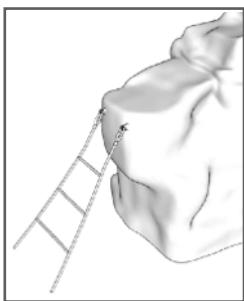

# Net Climbers & Links

Product: 8000207, 8000208,  
8000209, 8000210, 8000211

Hook your Ledge Rock & Crest Rock Climbers together with our Net Climber/Links! These free moving, reinforced ropes are great climbing additions. Choose any of the options below.

Angled Net  
Climber  
8000207  
4' Side  
50 LBS

Shown with 1000295  
Ledge Rock Climber  
(not included)

Ledge Rock  
not included

Angled Net  
Climber  
8000208  
6' Side  
70 LBS

Shown with 1000295  
Ledge Rock Climber  
(not included)

Ledge Rock  
not included

Double Angled  
Net Climber  
8000209  
6' Side  
90 LBS

Shown with 1000295  
Ledge Rock Climber  
(not included)

Four Points  
Net Climber Link  
8000210  
4' Side to 4' Side  
120 LBS