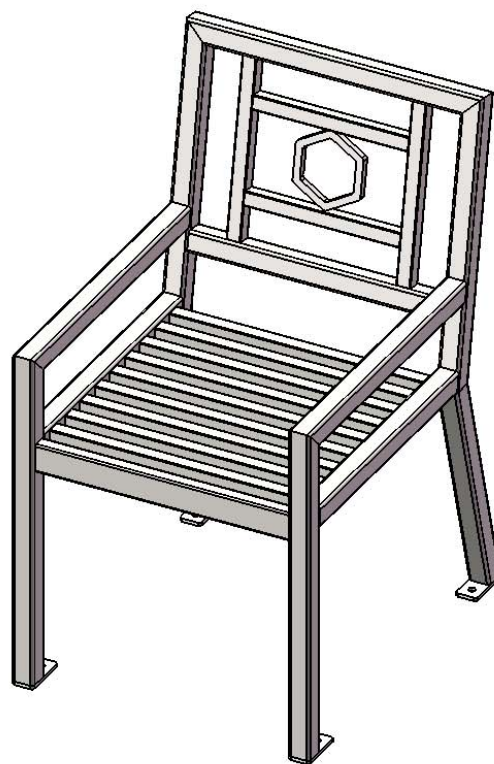

Site Amenities

BY SUPERIOR RECREATIONAL PRODUCTS

Model #
CBC

 **SUPERIOR**[®]
RECREATIONAL PRODUCTS
A **PLAYCORE** Company

PRODUCT SPECIFICATIONS

CBC PORTABLE/SURFACE MOUNT BISCAYNE BENCH WITH BACK

Seats: Seat is fabricated from 2" x 1" rectangular and 1" square tubing. Back is fabricated from 1-1/2" Square and 1" Square Tubing. Legs are 1-1/2" steel square bar. Mounting plates shall be 1-1/2" x 3-1/4" x 1/4". All electrically MIG welded.

Coating: Steel is sandblasted to near white condition. Coated with zinc rich epoxy primer and top coated with electrostatic powder coat, oven cured.

Dimensions: 2' portable/surface mount bench with back. Seats are 20-1/2" wide x 18" long. Seat height is 18" from the ground to the top of the seat. The overall dimensions are 21" x 25-3/4" x 36".

OVERALL DIMENSIONS