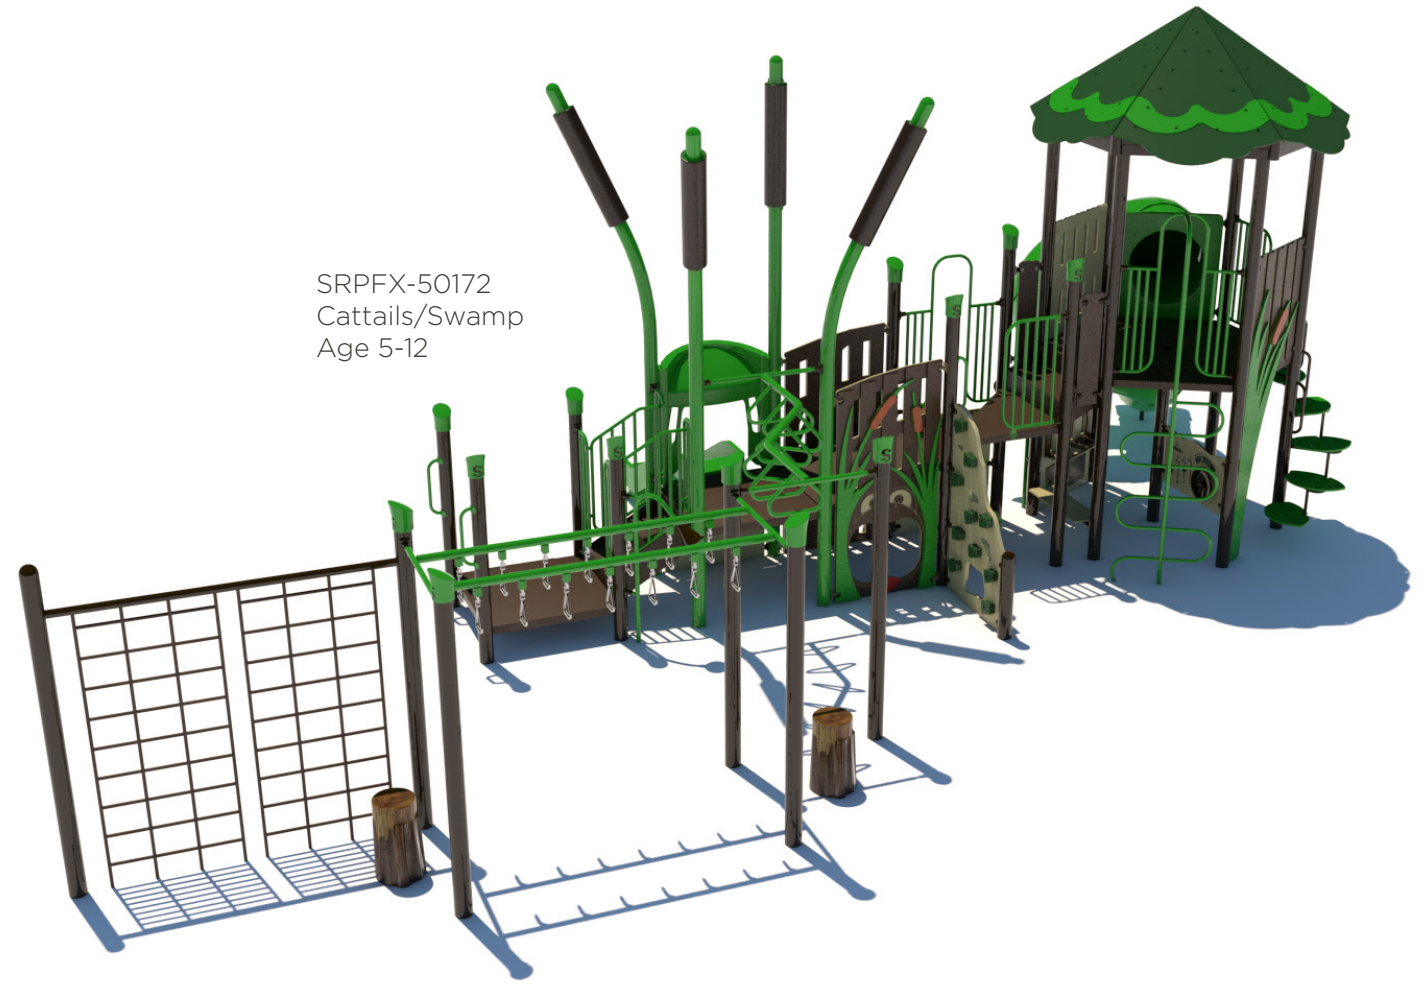

SRPFX-50108-R1
Cattails/Swamp
Age 2-12

Aligator Rider

Trout Rider

SRPFX-50043-R1
Cattails/Swamp
Age 5-12

SRPFX-50122
Cattails/Swamp
Age 5-12

SRPFX-50141-R1
Cattails/Swamp
Age 2-5

SRPFX-50158
Cattails/Swamp
Age 2-12

SRPFX-50052
Cattails/Swamp
Age 5-12

SRPFX-50053-R1
Cattails/Swamp
Age 5-12

SRPFX-50140
Cattails/Swamp
Age 2-12

SRPFX-50129
Cattails/Swamp
Age 5-12

R3FX-30083
Cattails/Swamp
Age 5-12

SRPFX-50172
Cattails/Swamp
Age 5-12

SRPFX-50142
Cattails/Swamp
Accessible
Age 5-12

SRPFX-50177
Cattails/Swamp
Age 2-5

SRPFX-50178
Cattails/Swamp
Age 5-12

SRPFX-50245
Cattails/Swamp
Age 2-12

SRPFX-50182
Cattails/Swamp
Age 5-12

SRPFX-50246
Active Marsh
Accessible
Age 5-12

SRPFX-50143
Cattails/Swamp
Accessible
Age 2-12

SRPFX-50152
Cattails/Swamp
Accessible
Age 5-12

superiorecreation.com • sales@siibrands.com • 800.327.8774