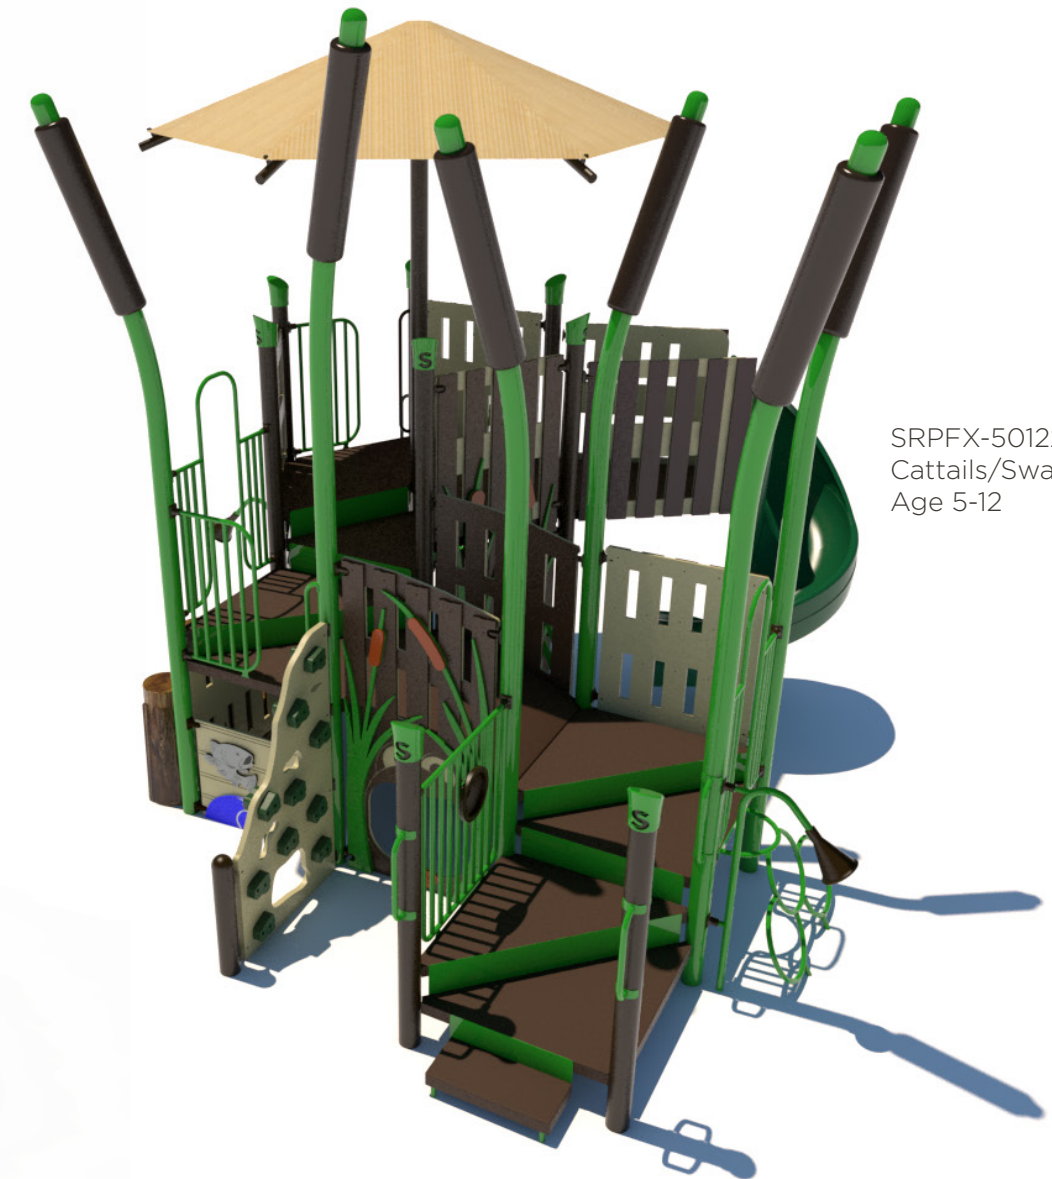

SRPFX-50108-R1
Cattails/Swamp
Age 2-12

Aligator Rider

Trout Rider

SRPFX-50043-R1
Cattails/Swamp
Age 5-12

SRPFX-50122
Cattails/Swamp
Age 5-12

SRPFX-50141-R1
Cattails/Swamp
Age 2-5

SRPFX-50158
Cattails/Swamp
Age 2-12

SRPFX-50052
Cattails/Swamp
Age 5-12

SRPFX-50053-R1
Cattails/Swamp
Age 5-12

SRPFX-50140
Cattails/Swamp
Age 2-12

SRPFX-50129
Cattails/Swamp
Age 5-12

R3FX-30083
Cattails/Swamp
Age 5-12

SRPFX-50172
Cattails/Swamp
Age 5-12

SRPFX-50142
Cattails/Swamp
Accessible
Age 5-12

SRPFX-50177
Cattails/Swamp
Age 2-5

SRPFX-50178
Cattails/Swamp
Age 5-12

SRPFX-50245
Cattails/Swamp
Age 2-12

SRPFX-50182
Cattails/Swamp
Age 5-12

SRPFX-50246
Active Marsh
Accessible
Age 5-12

SRPFX-50143
Cattails/Swamp
Accessible
Age 2-12

SRPFX-50152
Cattails/Swamp
Accessible
Age 5-12

superiorecreation.com • sales@siibrands.com • 800.327.8774