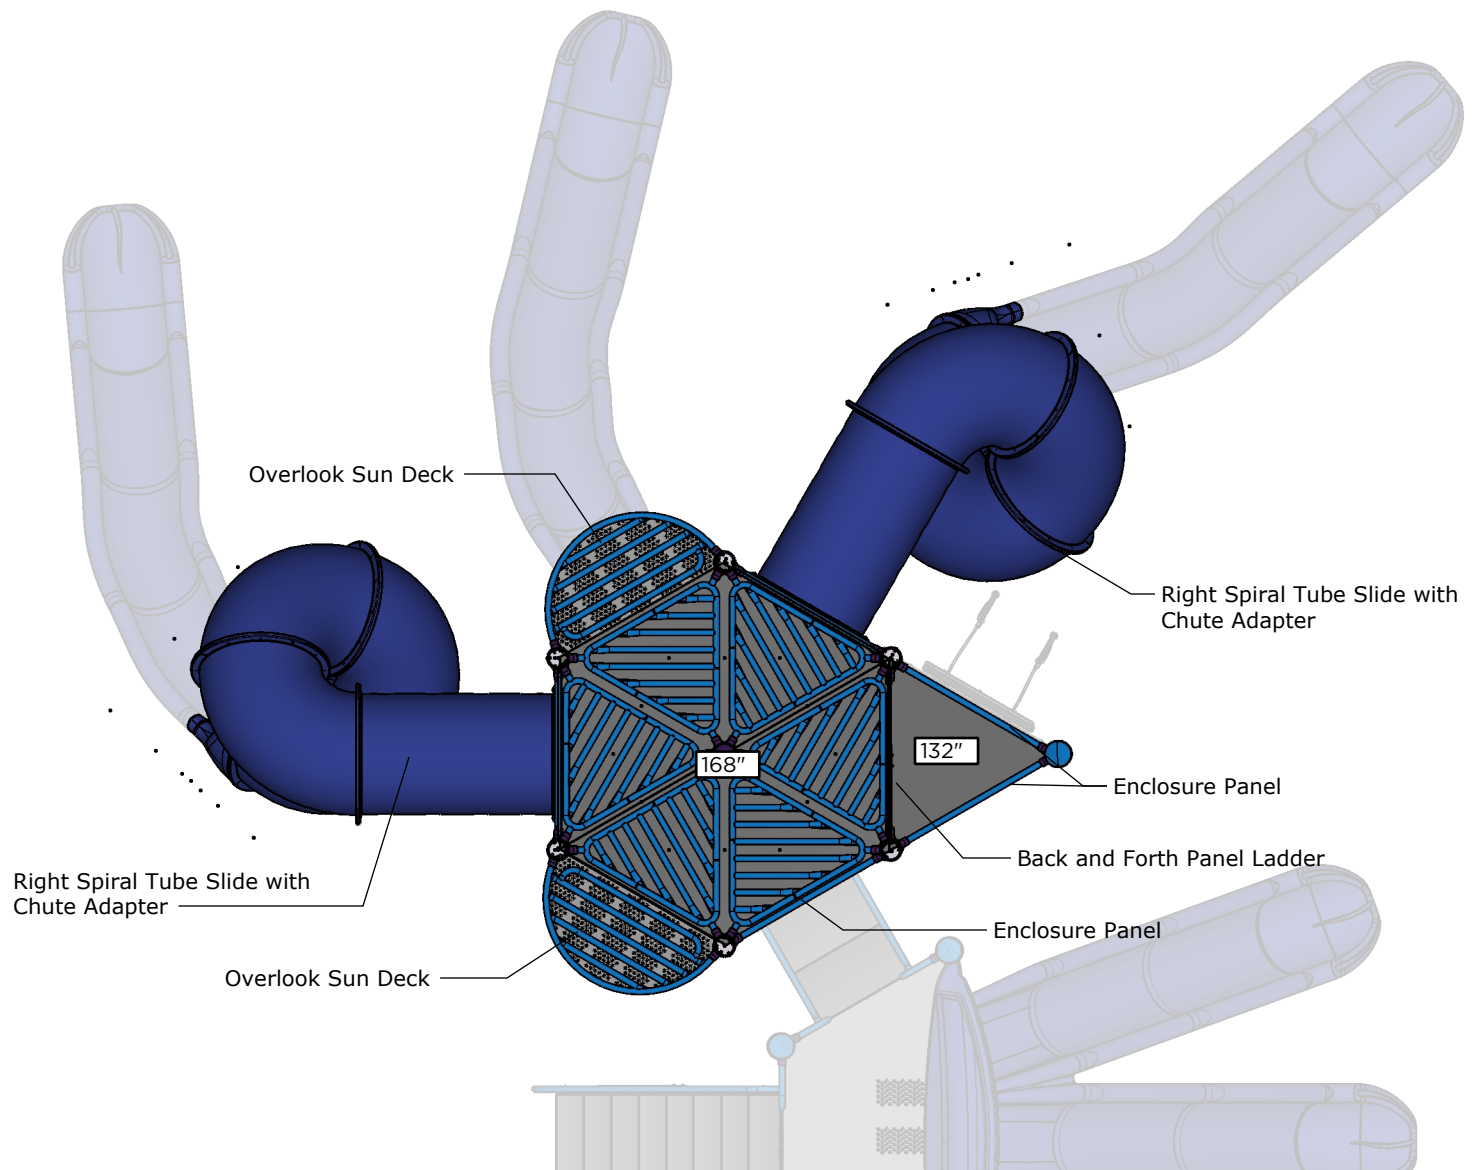

Scale: 1" = 10'

| | Accessible Play Activities | Accessible Activity Types |
|--------------|----------------------------|---------------------------|
| By Ramp | 16 | 6 |
| Ground Level | 6 | 3 |

| Ages | Capacity | Use Zone | Max Deck Height | Actual Size | Timber Count | Elevated Activities |
|------|----------|----------|-----------------|-------------|--------------|---------------------|
| 5-12 | 148 | 71'x66' | 14' | 59'x57' | 77' | 21 |

Scale: 1/4" = 1'

| | Accessible Play Activities | Accessible Activity Types |
|--------------|----------------------------|---------------------------|
| By Ramp | 16 | 6 |
| Ground Level | 6 | 3 |

| Ages | Capacity | Use Zone | Max Deck Height | Actual Size | Timber Count | Elevated Activities | | Accessible Play Activities | Accessible Activity Types | |
|------|----------|----------|-----------------|-------------|--------------|---------------------|--|----------------------------|---------------------------|---|
| 5-12 | 148 | 71'x66' | 14' | 59'x57' | 77' | 21 | | By Ramp | 16 | 6 |
| | | | | | | | | Ground Level | 6 | 3 |

Scale: 1/8" = 1'