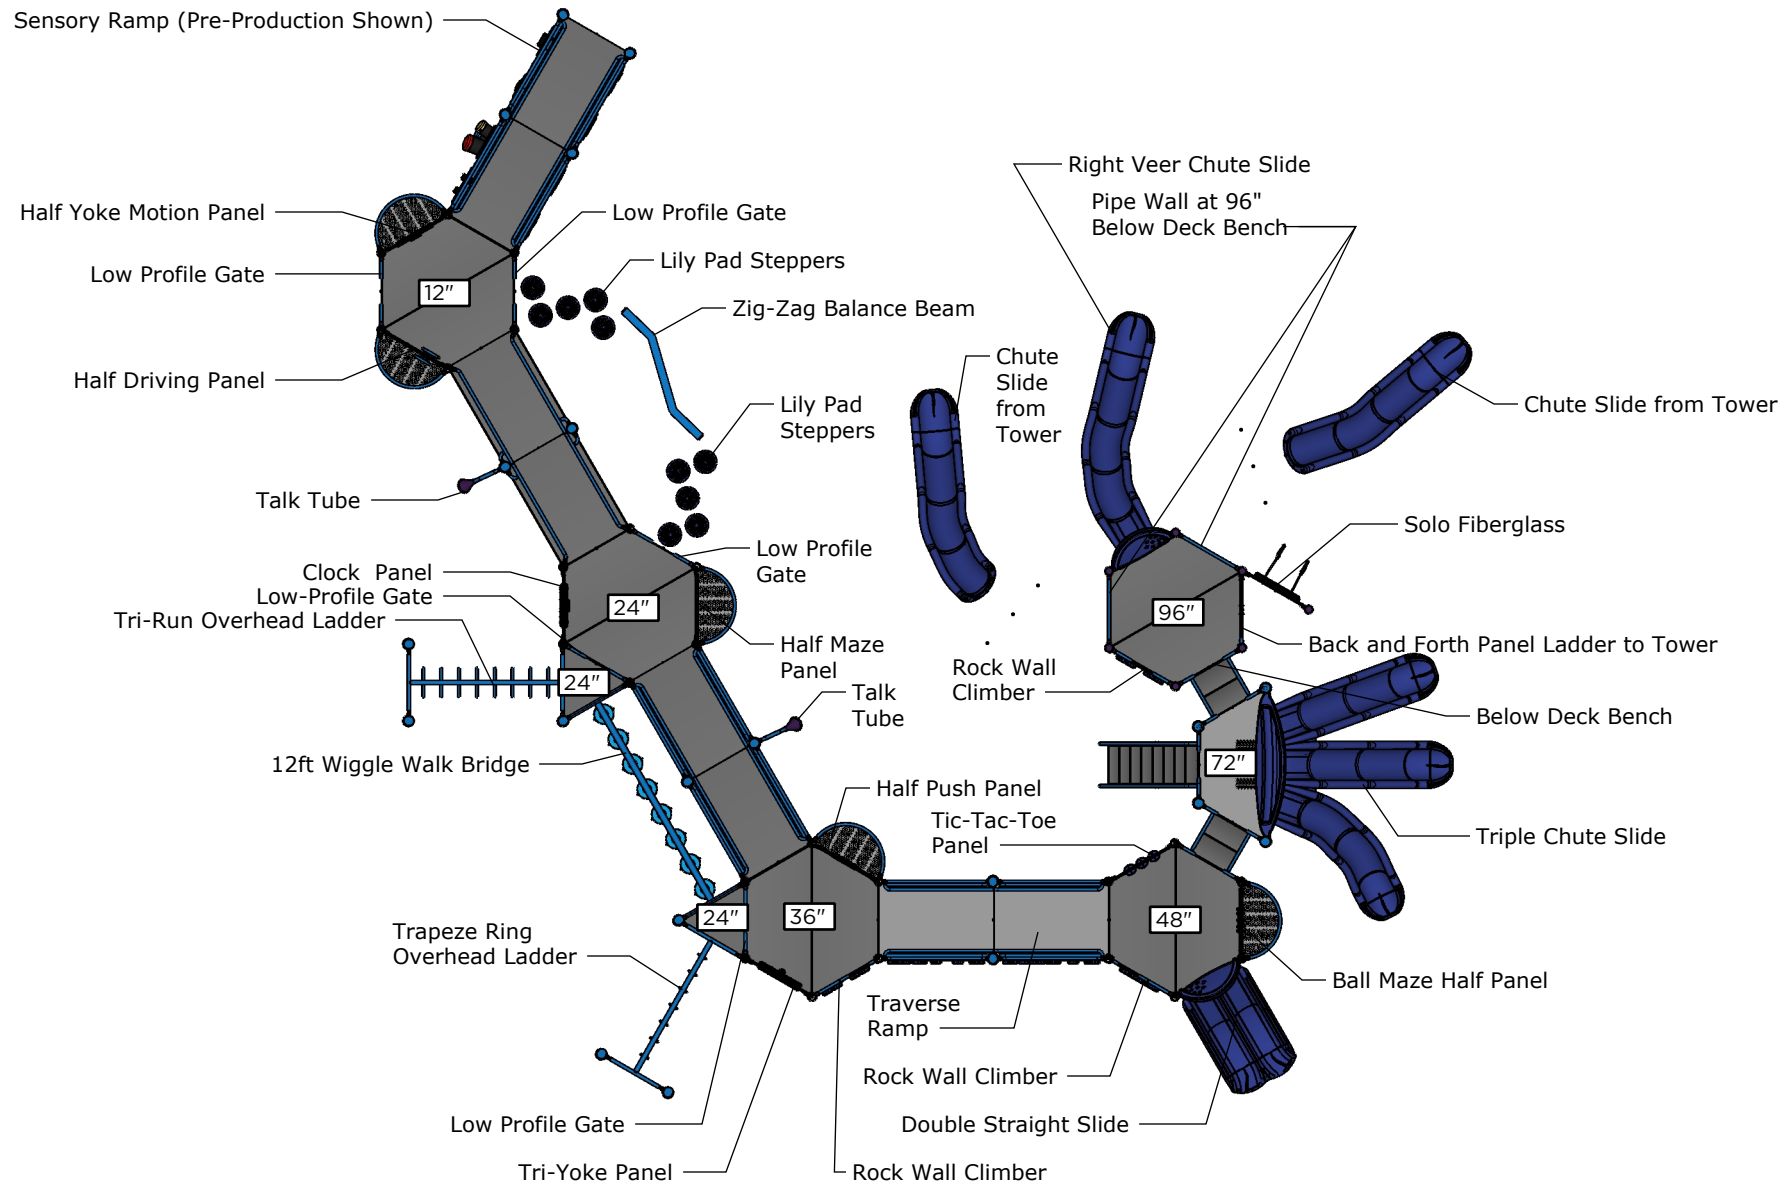

| Ages | Capacity | Use Zone | Max Deck Height | Actual Size | Timber Count | Elevated Activities |
|------|----------|----------|-----------------|-------------|--------------|---------------------|
| 5-12 | 148 | 71'x66' | 14' | 59'x57' | 77' | 21 |

Scale: 1" = 10'

| | Accessible Play Activities | Accessible Activity Types |
|--------------|----------------------------|---------------------------|
| By Ramp | 16 | 6 |
| Ground Level | 6 | 3 |

| Ages | Capacity | Use Zone | Max Deck Height | Actual Size | Timber Count | Elevated Activities |
|------|----------|----------|-----------------|-------------|--------------|---------------------|
| 5-12 | 148 | 71'x66' | 14' | 59'x57' | 77' | 21 |

Scale: 1/8" = 1'