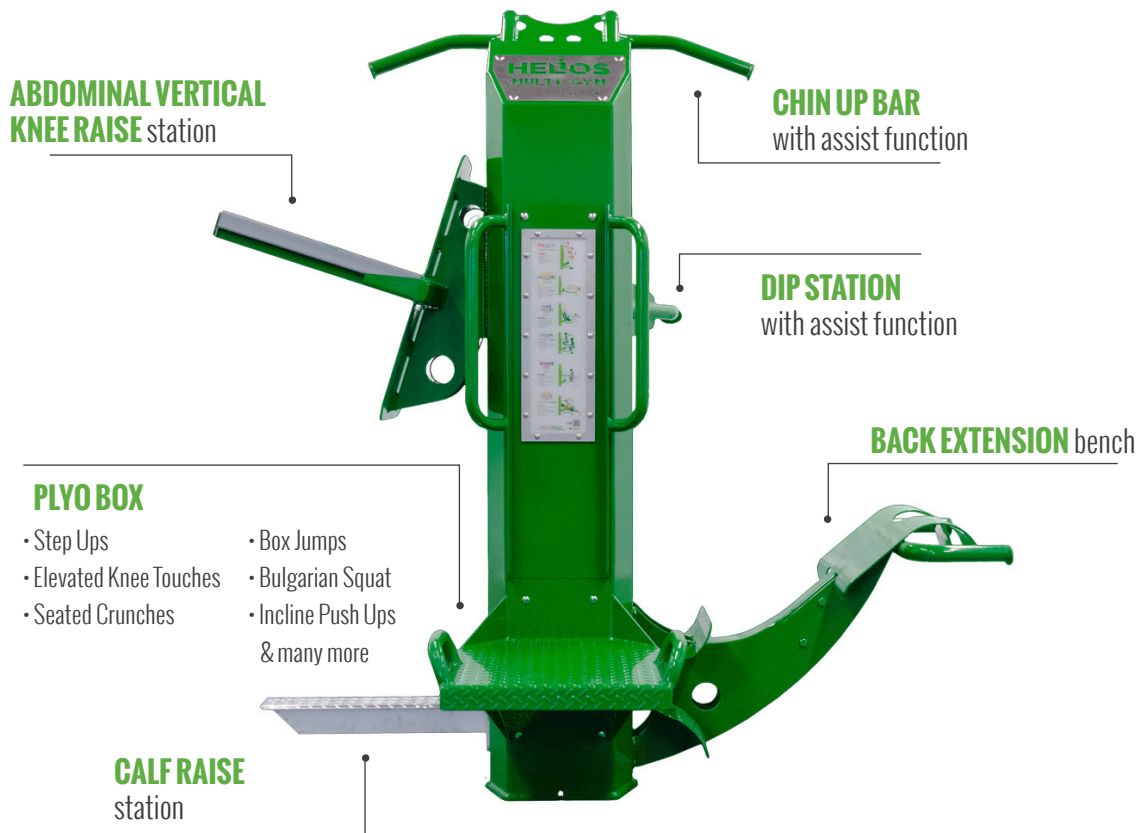

### 11+ DIFFERENT EXERCISES

The HELIOS is designed with over 11 different exercises, offering a full body workout.

With adjustability where needed and our unique chin/dip assist mechanism, the HELIOS multigym is suitable for users of all fitness levels.

#### TECHNICAL SPECIFICATIONS

**Width:** 80" / 204 cm

**Height:** 85" / 216 cm

**Length:** 65" / 166 cm

**Weight:** 620 lbs / 282 kg

**Anchoring Requirements:** 4 x concrete anchors with rated "pull out" or "tension" strength of 3400lbs or greater. Anchors must be secured into structural concrete.

**Frame & Finish:** Constructed of 3/16" and 1/4" heavy duty steel that is zinc primed and polyester powder coated with UV stabilized color pigment. All fasteners are tamperproof stainless steel carriage bolts with the locking nuts on the inside of the padlocked center column.