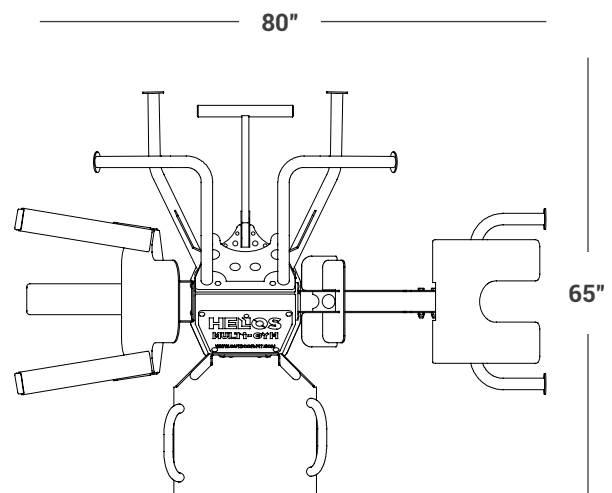

CAD DRAWING