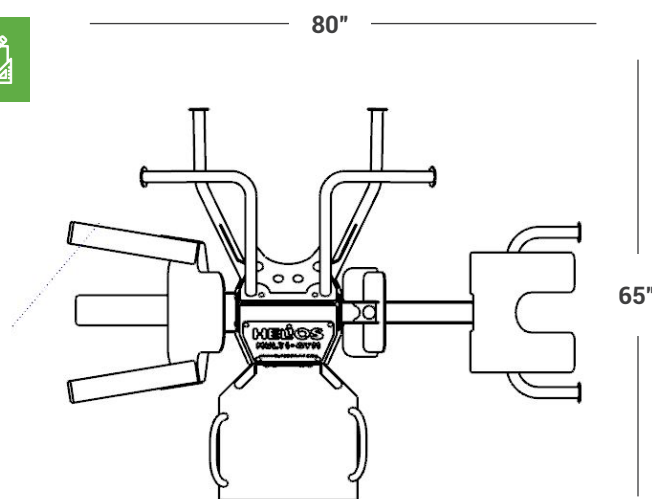

CAD DRAWING

HELIOS^{NA}
MULTIGYM

CLICK
FOR CAD DETAILS