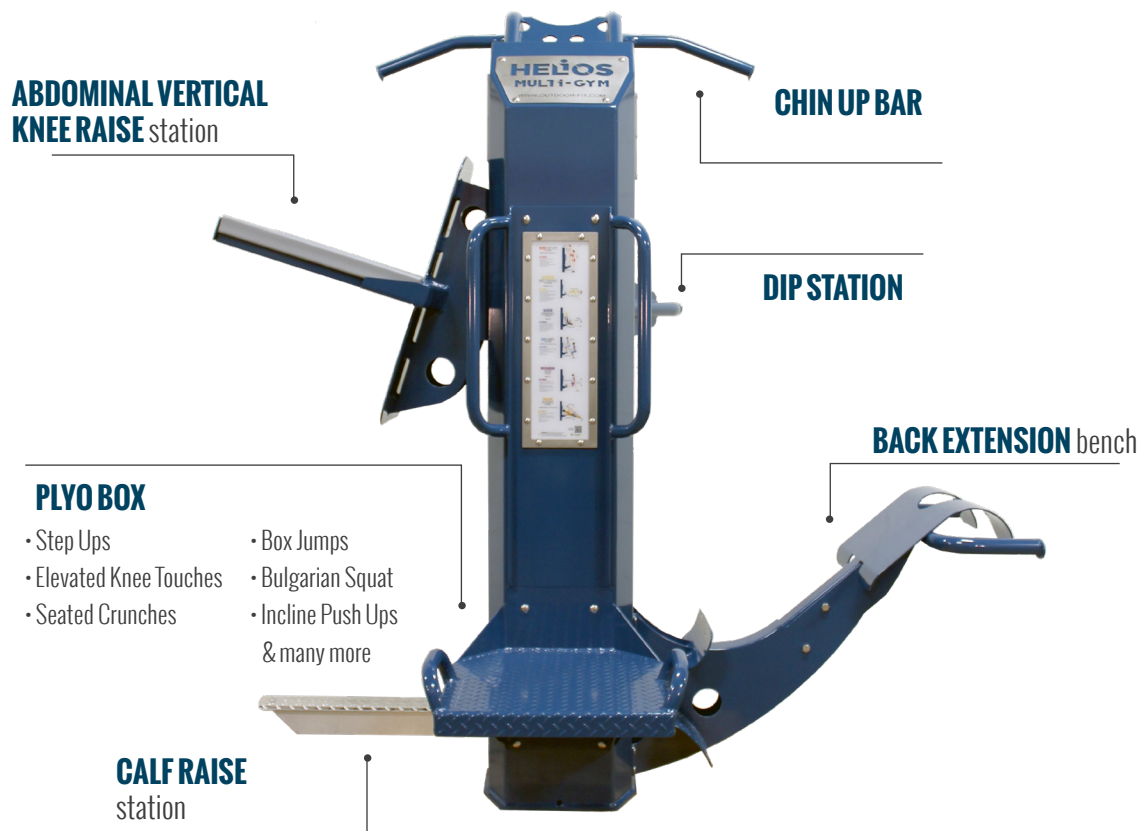

Compact, cost effective and completely safe with no moving parts, the HELIOS-NA is designed for any fitness level or ability.

 **TAMPERPROOF.**  **WEATHERPROOF.**  **SAFE.**

ABSOLUTELY NO MOVING PARTS

The HELIOS-NA is built with absolutely no moving parts. It offers the same exercises and features of our original HELIOS multigym, without the assist mechanism. In its place is a fixed "assist lip" to still provide assistance for chin ups and dips.

11+ DIFFERENT EXERCISES

The HELIOS-NA is designed with over 11 different exercises, offering a full body workout.

With adjustability where needed, and functional fitness stations like our 16" plyo box, the HELIOS-NA is suitable for users of all fitness levels and abilities.

The HELIOS-NA is built to maximize indoor or outdoor exercise areas, with 11 exercises available:

TECHNICAL SPECIFICATIONS

Width: 80" / 204 cm

Length: 65" / 166 cm

Height: 85" / 216 cm

Weight: 620 lbs / 282 kg

Standard Color: Green Blue.
Custom colors available for an extra charge.

Shipping Weight: 718 lbs / 326 kg

Shipping Dimensions: 48" wide x 48" long x 85" high /
122 cm wide x 122 cm long x 216 cm high

Number of Simultaneous Users: 4