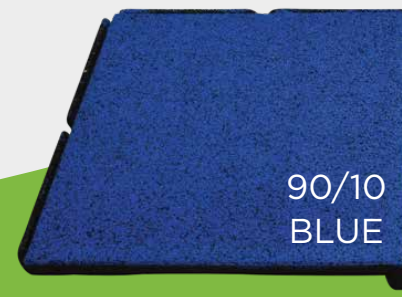

STANDARD COLORS

BEIGE

BLUE

GREEN

RED

PREMIUM COLORS*

BRIGHT BLUE

DARK BLUE

DARK GREEN

PINK

LILAC

BRIGHT RED

BRIGHT GREEN

BRIGHT YELLOW

YELLOW

BRIGHT ORANGE

BEIGE BROWN

BROWN

WHITE

EGGSHELL

GRAY

MIDDLE GRAY

DARK GRAY

GEZOFLEX
EPDM FOR SYNTHETIC FLOORING

90/10
BLUE

50/50
BLUE

45% GRAY
45% BLUE
10% BLACK MESH

**Premium colors subject to upcharges*