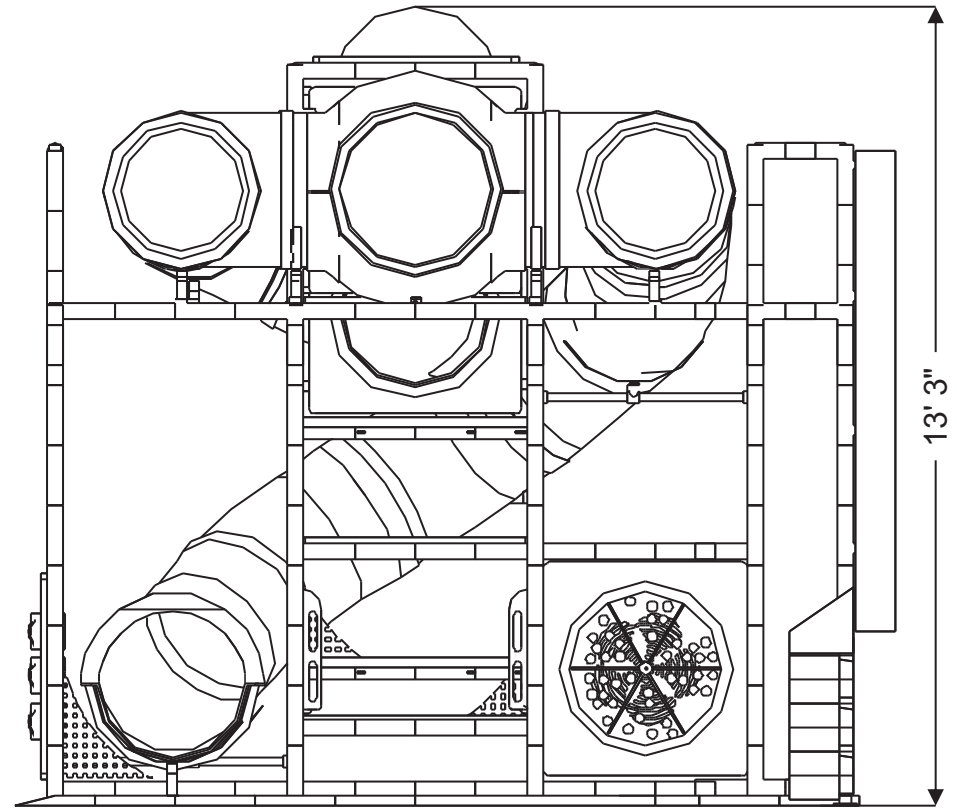

Transfer

Structure: IP23102
Series: Contained / Age: 2-12 y/o

Preliminary Concept Design

Conceptual Renderings Only. Subject to change without notice at SRP's Discretion

Structure Capacity: 16

Transfer

Structure: IP23102
Series: Contained / Age: 2-12 y/o