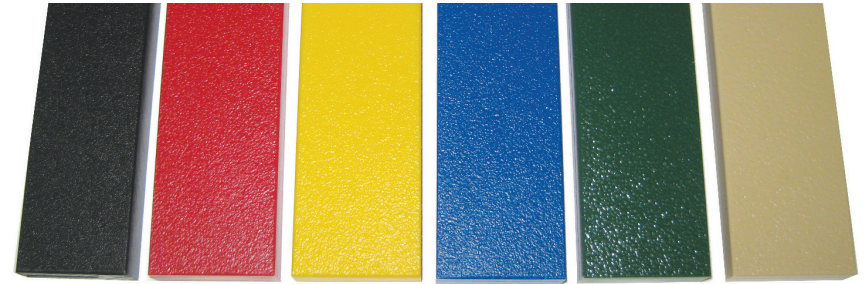

6 Level
Deck Climb

Transfer

Roto Plastic:

HDPE:

Black, Red, Yellow, Blue, Green, & Tan

Metals:

Green, Blue, Yellow, Red, Tan, Black, Silver & White

PVC Mesh:

Black

Post Foam:

Black, Gray, Blue, Purple, Green, Tan, Red, & Yellow

BUFFING TOP

Pigmented using organic powder color coating methods that will not delaminate over time.
Sealed with specially formulated polymer agent that bonds pigments into the rubber.

EPDM TOP

EPDM granules are used to create options from bright solids to special blends for specific color themes. Mixtures includes a vibrant 90% EPDM/10% black mesh for standout solids, a 50/50 mix with black mesh, and mixtures with up to 3 EPDM colors. Ask your rep about specific blends to cover your space needs.