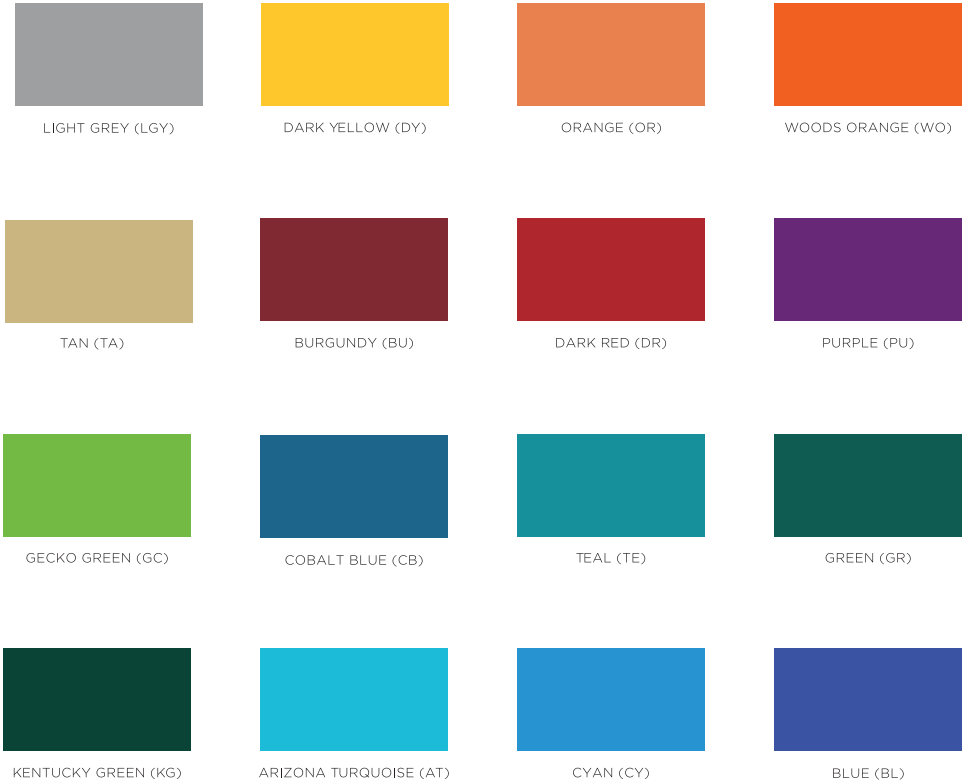

6 Level
Deck Climb

Transfer

Roto Plastic:

HDPE:

Black, Red, Yellow, Blue, Green, & Tan

Metals:

Green, Blue, Yellow, Red, Tan, Black, Silver & White

PVC Mesh:

STANDARD COLORS

BEIGE

BLUE

GREEN

RED

PREMIUM COLORS*

BRIGHT BLUE

DARK BLUE

DARK GREEN

PINK

LILAC

BRIGHT RED

BRIGHT GREEN

BRIGHT YELLOW

YELLOW

BRIGHT ORANGE

90/10
BLUE

50/50
BLUE

45% GRAY
45% BLUE
10% BLACK MESH

**Premium colors subject to upcharges*