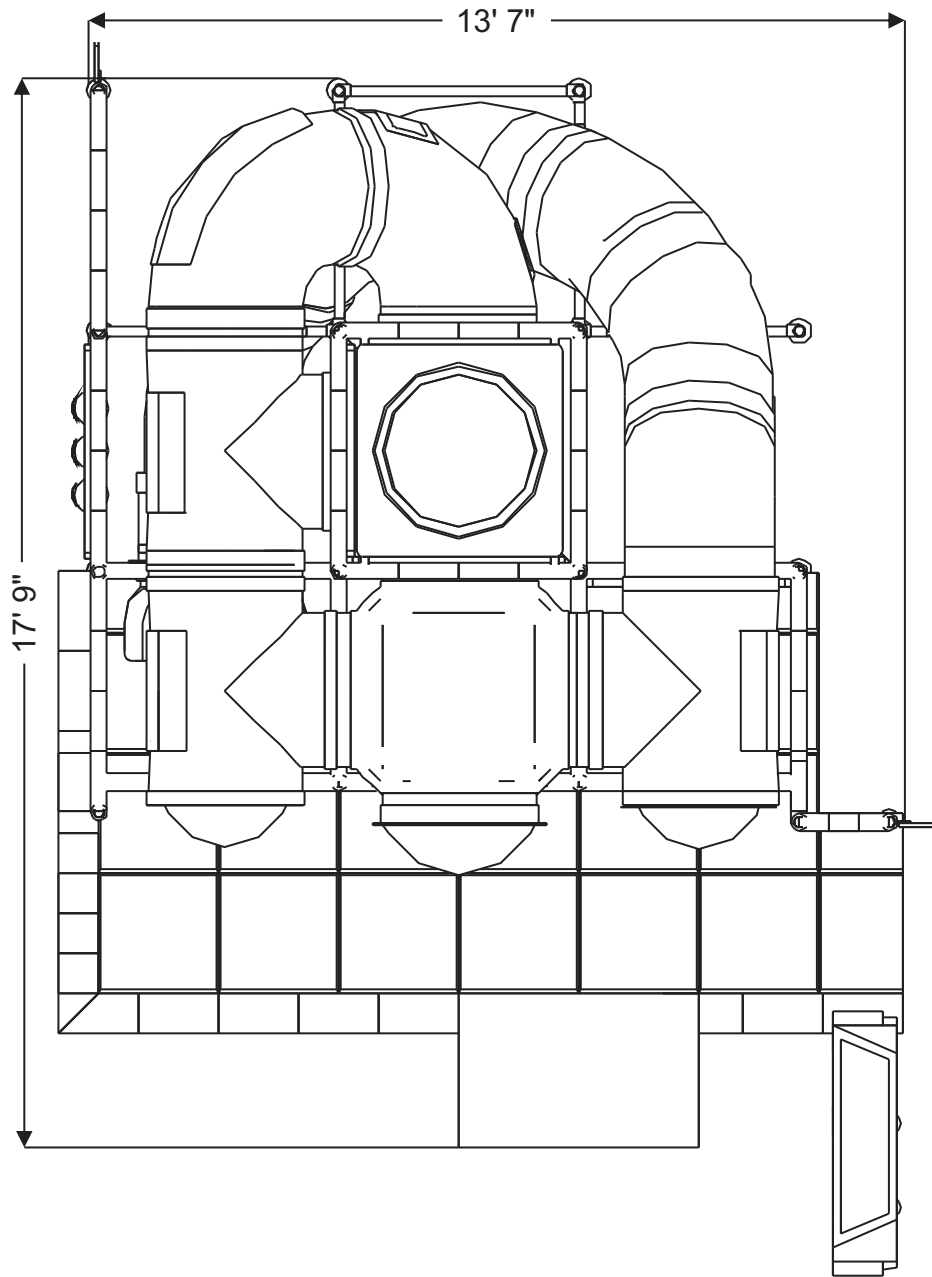

Transfer

Structure: IP23102
Series: Contained / Age: 2-12 y/o

Preliminary Concept Design

Conceptual Renderings Only. Subject to change without notice at SRP's Discretion

Structure Capacity: 16

Transfer

Structure: IP23102
Series: Contained / Age: 2-12 y/o