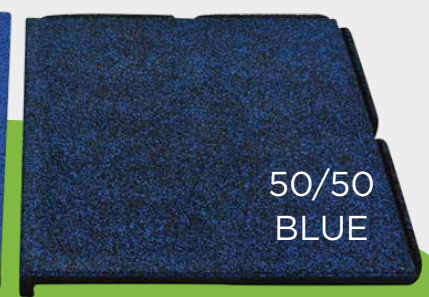

STANDARD COLORS

BEIGE

BLUE

GREEN

RED

PREMIUM COLORS*

BRIGHT BLUE

DARK BLUE

DARK GREEN

PINK

LILAC

BRIGHT RED

BRIGHT GREEN

BRIGHT YELLOW

YELLOW

BRIGHT ORANGE

BEIGE BROWN

BROWN

WHITE

EGGSHELL

GRAY

MIDDLE GRAY

DARK GRAY

GEZOFLEX
EPDM FOR SYNTHETIC FLOORING

90/10
BLUE

50/50
BLUE

45% GRAY
45% BLUE
10% BLACK MESH

**Premium colors subject to upcharges*