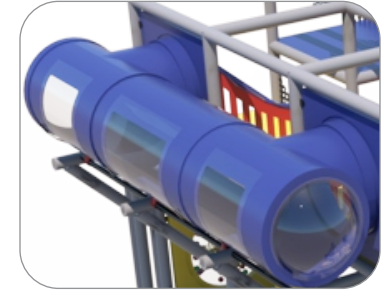

12' T-Tube Crawl Tunnel
with Lookout Windows