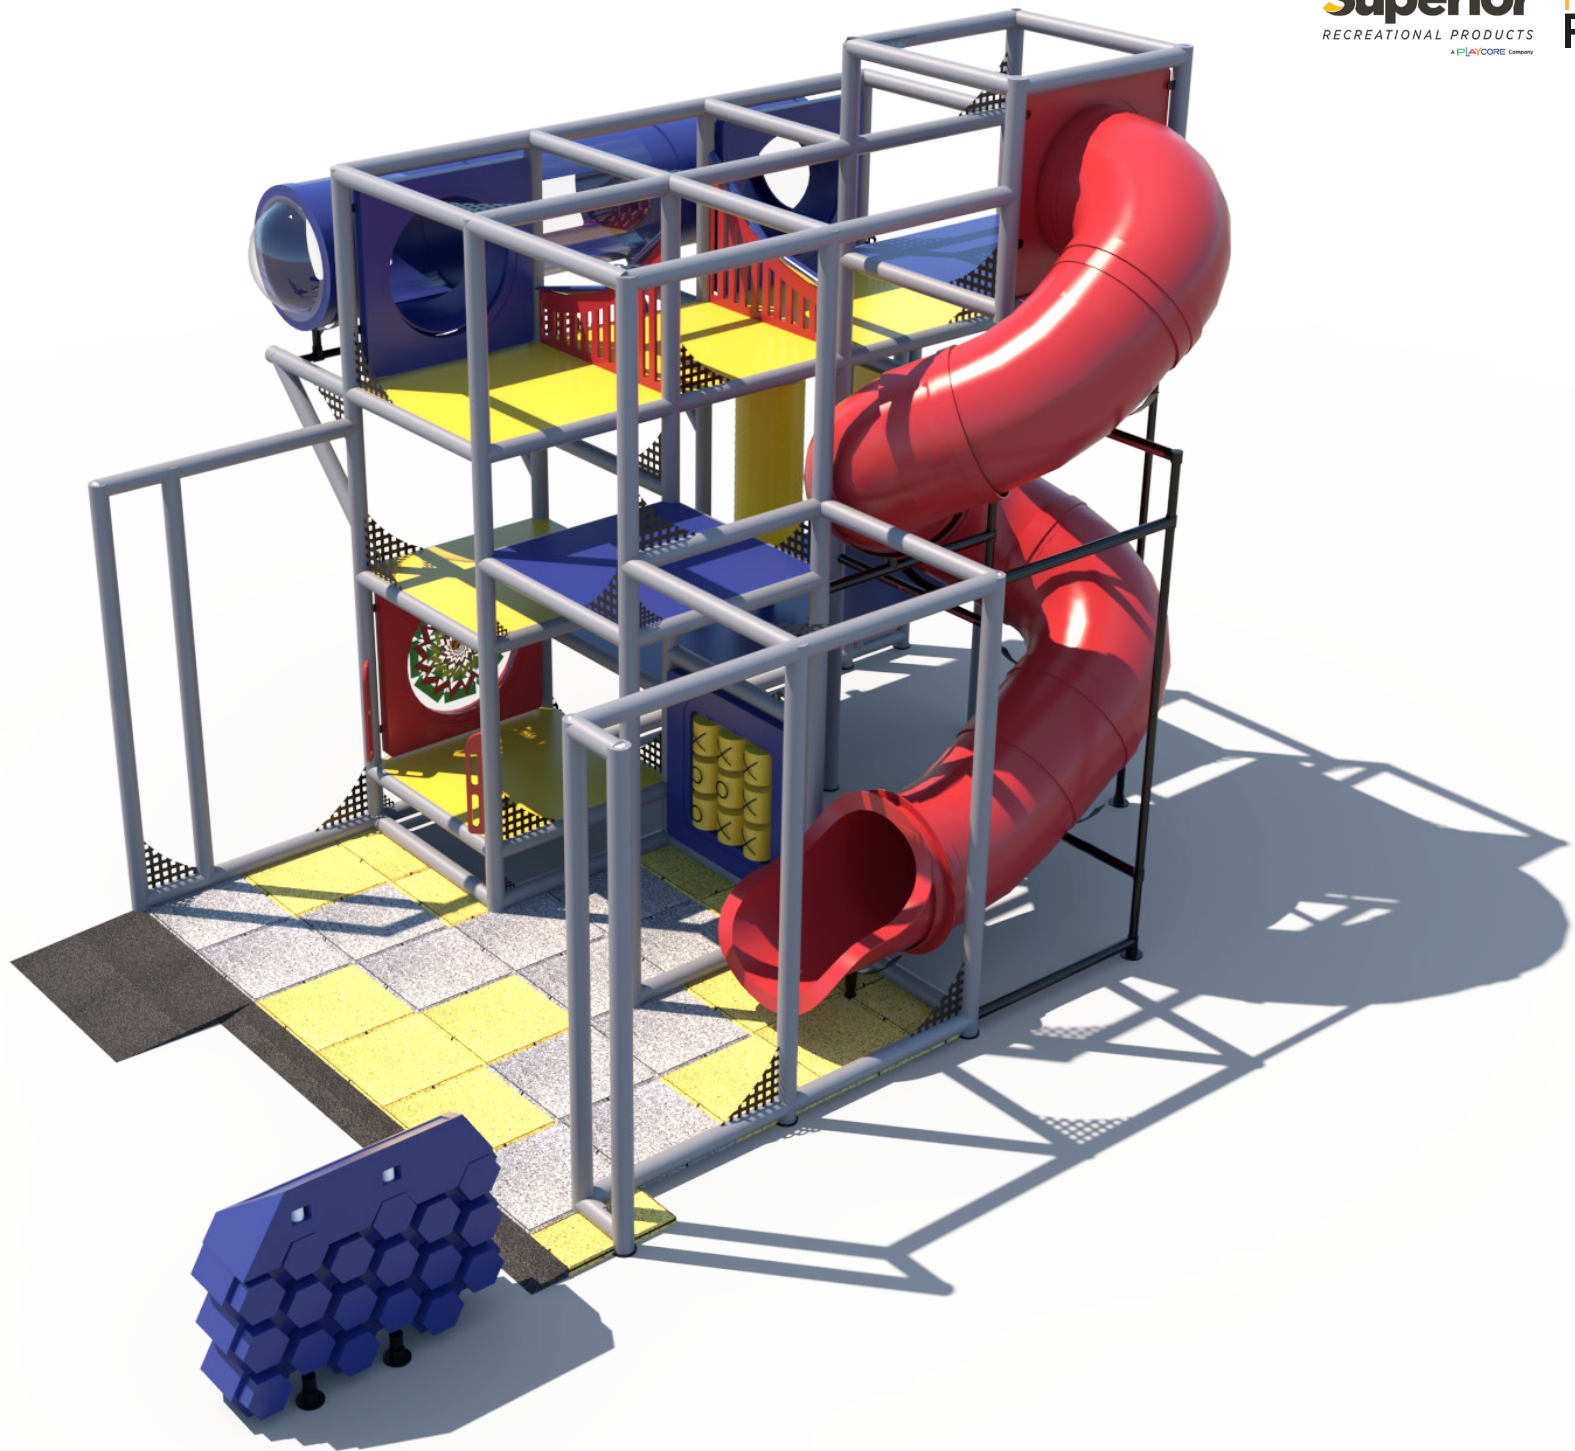

Structure: IP23104
Series: Contained / Age: 2-12 y/o

Preliminary Concept Design

Conceptual Renderings Only. Subject to change without notice at SRP's Discretion

Transfer

Transfer

Structure: IP23104
Series: Contained / Age: 2-12 y/o

Preliminary Concept Design

Conceptual Renderings Only. Subject to change without notice at SRP's Discretion

Transfer

Structure: IP23104
Series: Contained / Age: 2-12 y/o

Preliminary Concept Design

Conceptual Renderings Only. Subject to change without notice at SRP's Discretion

Structure Capacity: 18

Structure: IP23104
Series: Contained / Age: 2-12 y/o

Preliminary Concept Design

Conceptual Renderings Only. Subject to change without notice at SRP's Discretion

Gyro Activity Panel
Toddler Activity

Ball Turn Activity Panel
Toddler Activity

Tic-Tac-Toe
Activity Panel
Toddler Activity

(2) Wave Run

12' T-Tube Crawl Tunnel
with Lookout Windows

Sneaker Keeper

6 Level
Deck Climb

Squeeze Play

11' Enclosed Spiral
Tube Slide