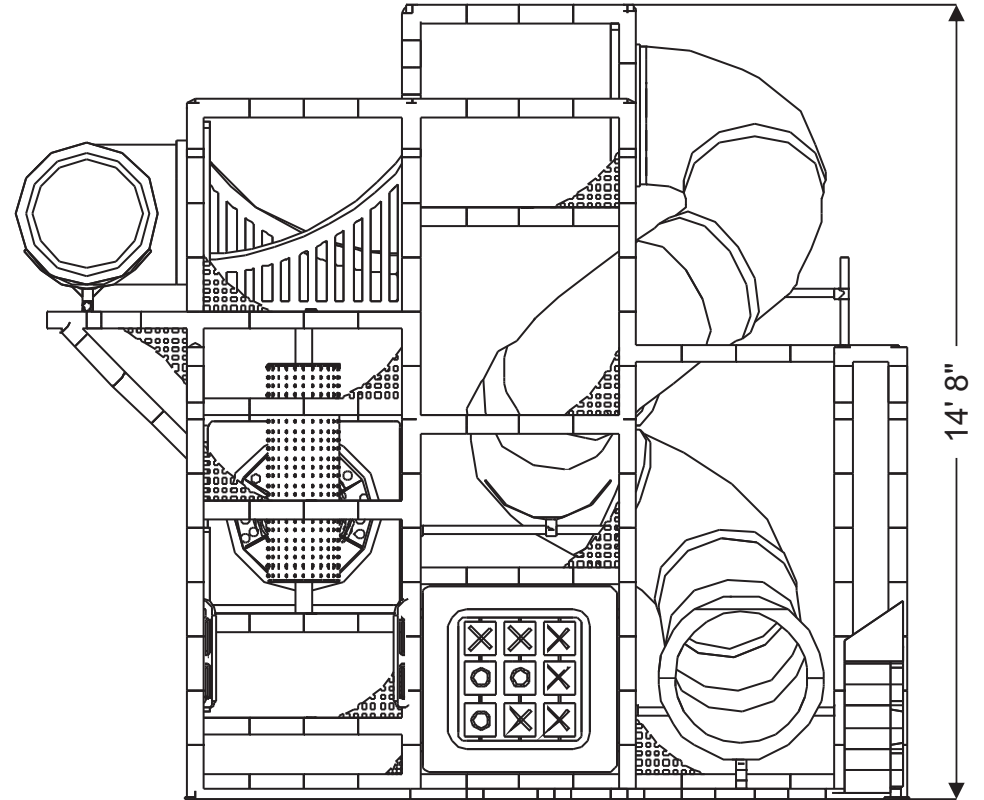

Preliminary Concept Design

Conceptual Renderings Only. Subject to change without notice at SRP's Discretion

Transfer

Structure: IP23104
Series: Contained / Age: 2-12 y/o

Preliminary Concept Design

Conceptual Renderings Only. Subject to change without notice at SRP's Discretion

Structure Capacity: 18

Structure: IP23104
Series: Contained / Age: 2-12 y/o

Preliminary Concept Design

Conceptual Renderings Only. Subject to change without notice at SRP's Discretion

Gyro Activity Panel
Toddler Activity