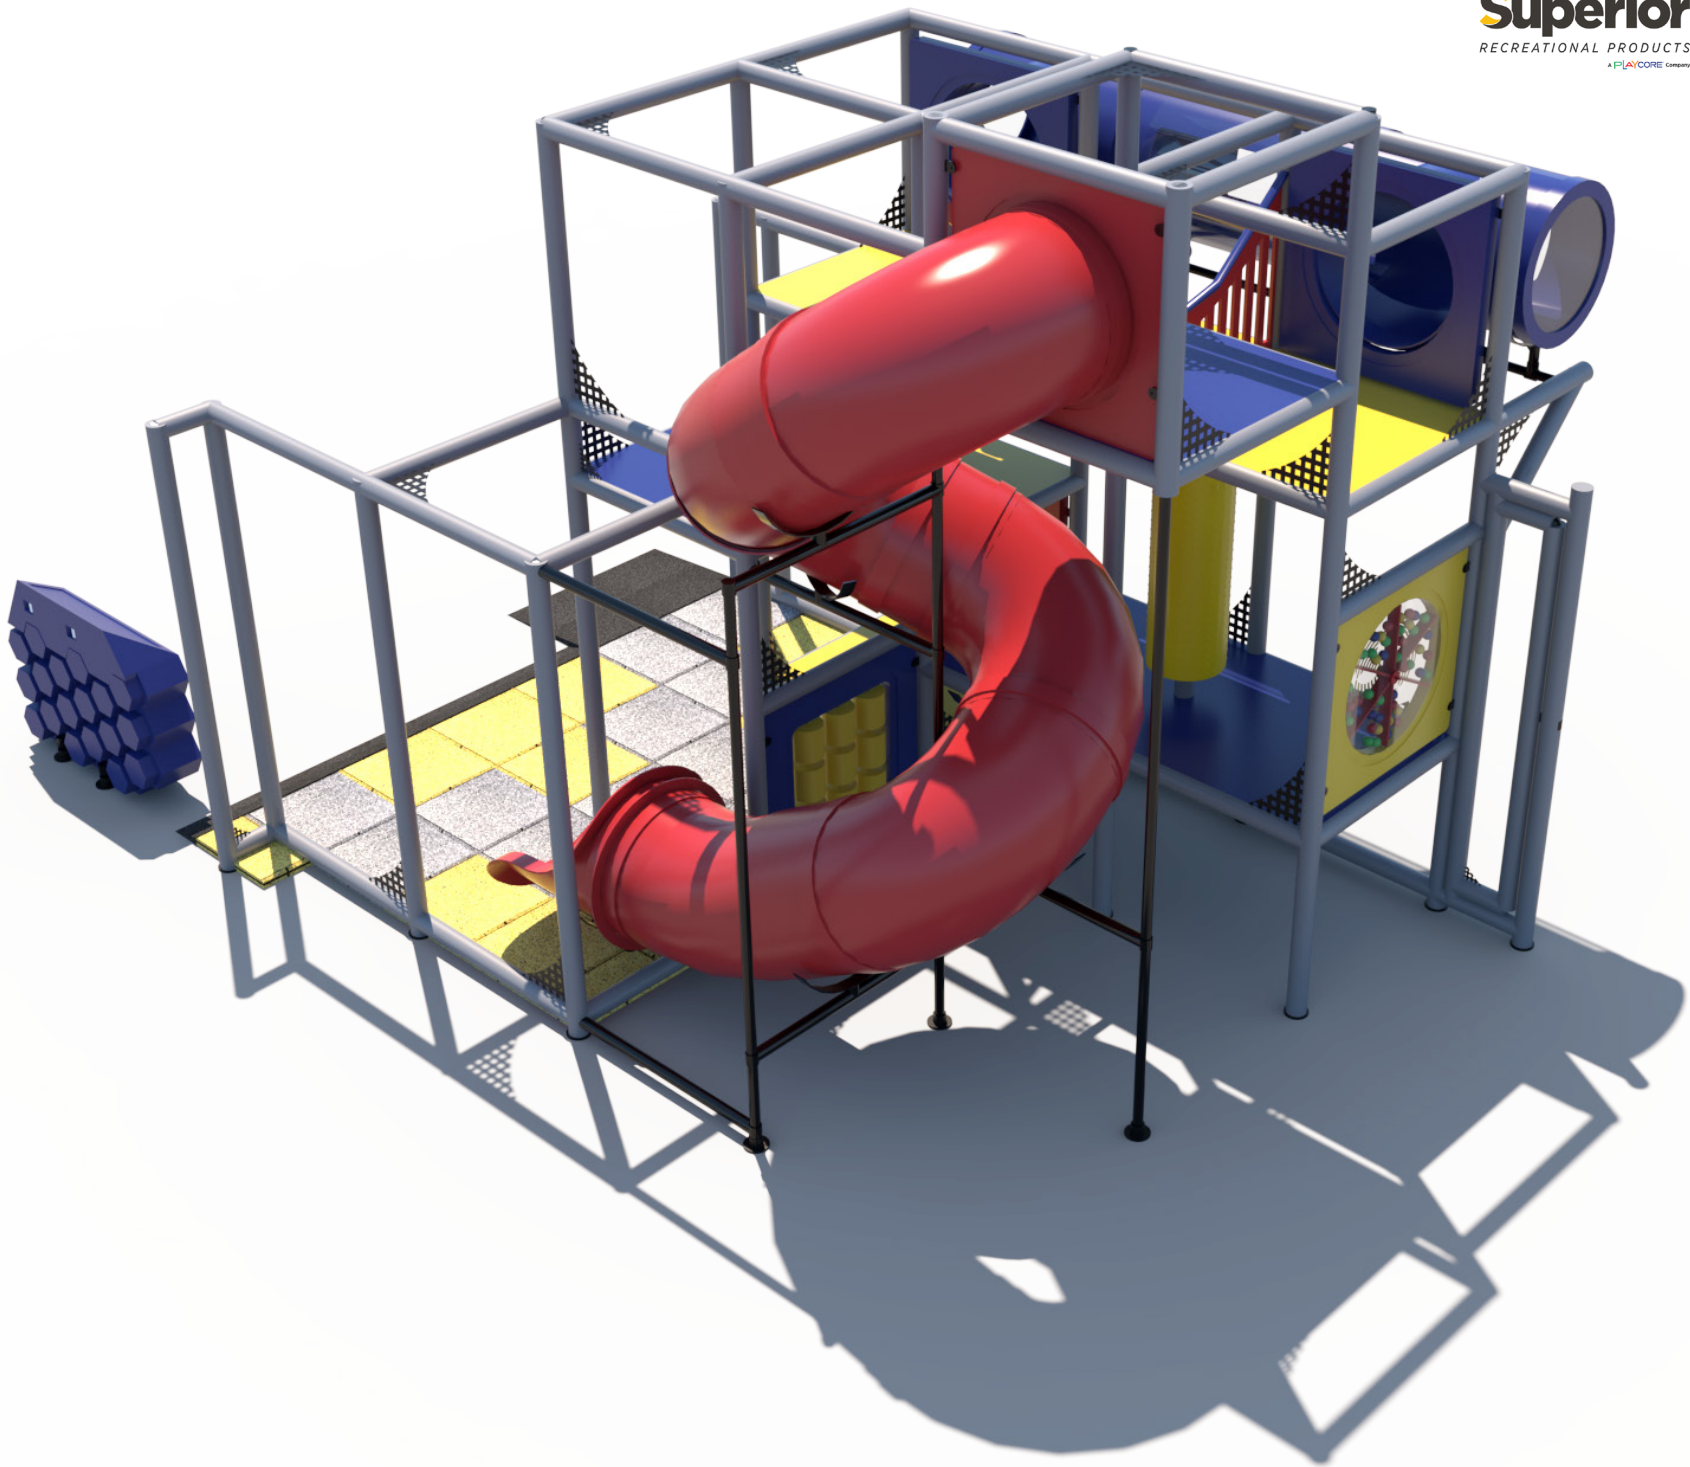

Structure: IP23104
Series: Contained / Age: 2-12 y/o

Preliminary Concept Design

Conceptual Renderings Only. Subject to change without notice at SRP's Discretion

Transfer

Transfer

Structure: IP23104
Series: Contained / Age: 2-12 y/o

Preliminary Concept Design

Conceptual Renderings Only. Subject to change without notice at SRP's Discretion

Transfer

Structure: IP23104
Series: Contained / Age: 2-12 y/o

Preliminary Concept Design

Conceptual Renderings Only. Subject to change without notice at SRP's Discretion

Structure Capacity: 18

Structure: IP23104
Series: Contained / Age: 2-12 y/o

Preliminary Concept Design

Conceptual Renderings Only. Subject to change without notice at SRP's Discretion

Gyro Activity Panel
Toddler Activity

Ball Turn Activity Panel
Toddler Activity

Tic-Tac-Toe
Activity Panel
Toddler Activity

(2) Wave Run

12' T-Tube Crawl Tunnel
with Lookout Windows

Sneaker Keeper

6 Level
Deck Climb

Squeeze Play

11' Enclosed Spiral
Tube Slide