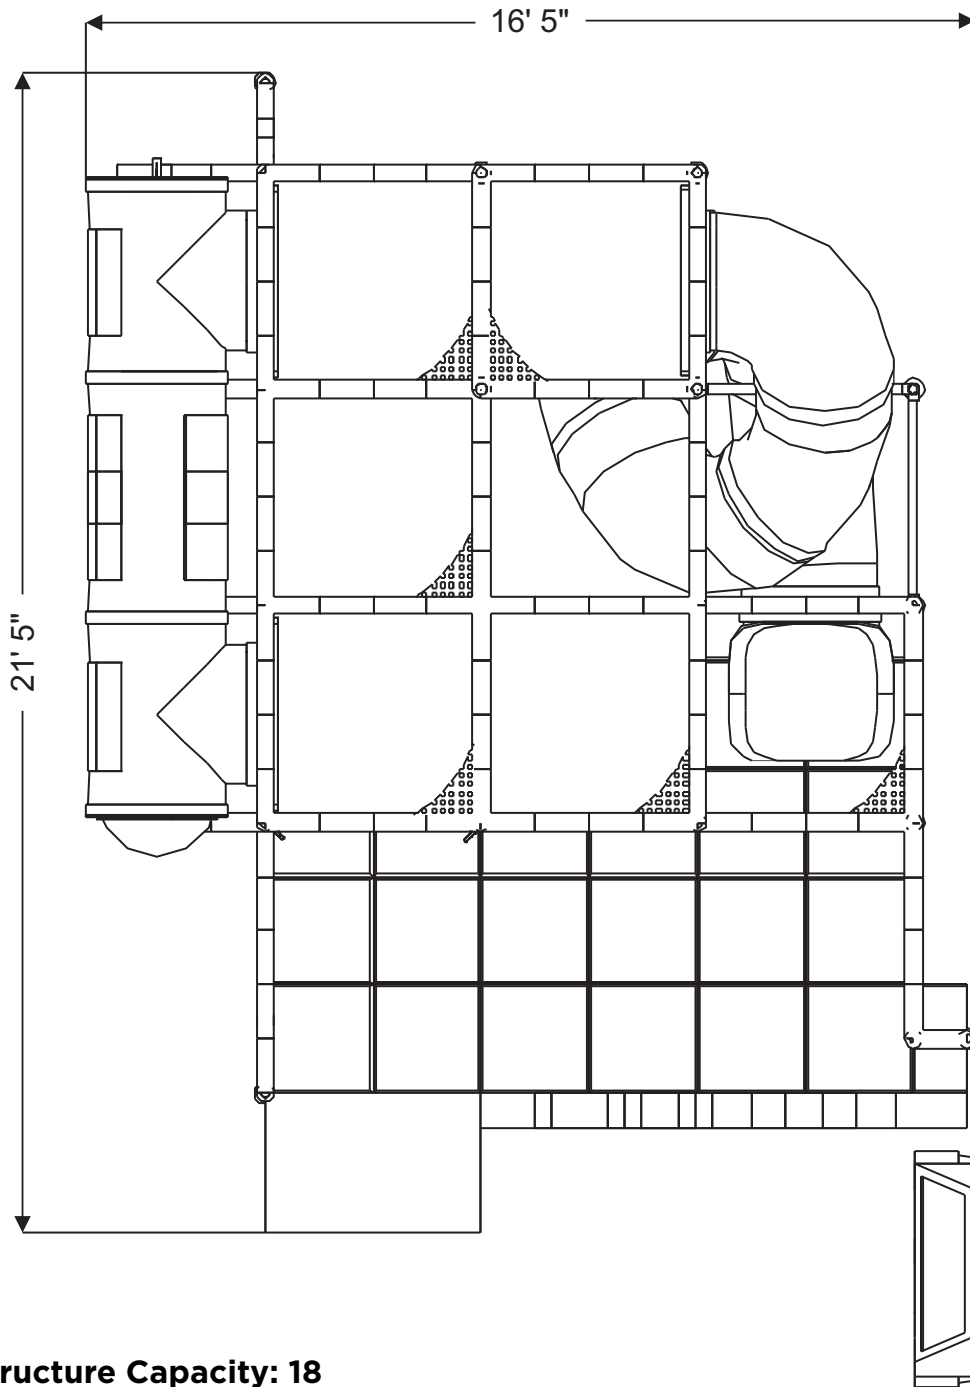

Structure Capacity: 18

Structure: IP23104
Series: Contained / Age: 2-12 y/o

Preliminary Concept Design

Conceptual Renderings Only. Subject to change without notice at SRP's Discretion

Gyro Activity Panel
Toddler Activity