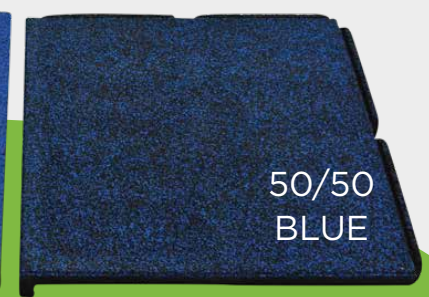

## STANDARD COLORS

BEIGE

BLUE

GREEN

RED

## PREMIUM COLORS\*

BRIGHT BLUE

DARK BLUE

DARK GREEN

PINK

LILAC

BRIGHT RED

BRIGHT GREEN

BRIGHT YELLOW

YELLOW

BRIGHT ORANGE

BEIGE BROWN

BROWN

WHITE

EGGSHELL

GRAY

MIDDLE GRAY

DARK GRAY

**GEZOFLEX**  
EPDM FOR SYNTHETIC FLOORING

90/10  
BLUE

50/50  
BLUE

45% GRAY  
45% BLUE  
10% BLACK MESH

*\*Premium colors subject to upcharges*

706-383-7528