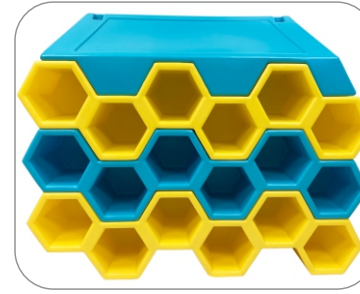

*Conceptual Renderings Only. Subject to change without notice at SRP's Discretion*

**Transfer**

**Structure Capacity: 11**

**Structure: IP23110**  
**Series: Contained / Age: 2-12 y/o**

**Preliminary Concept Design**

*Conceptual Renderings Only. Subject to change without notice at SRP's Discretion*

Gyro Activity Panel  
Toddler Activity

Ball Turn Activity Panel  
Toddler Activity

30" Enclosed  
Tube Slide

Sneaker Keeper

Squeeze Play

Chit Chat Balcony  
with Steering Wheel  
and Lookout Windows

2 Level  
KidsCube™ Climb

Transfer

**Roto Plastic:**

**HDPE:**

Black, Red, Yellow, Blue, Green, & Tan

**Metals:**

Green, Blue, Yellow, Red, Tan, Black, Silver & White

**PVC Mesh:**

Black

**Post Foam:**

Black, Gray, Blue, Purple, Green, Tan, Red, & Yellow