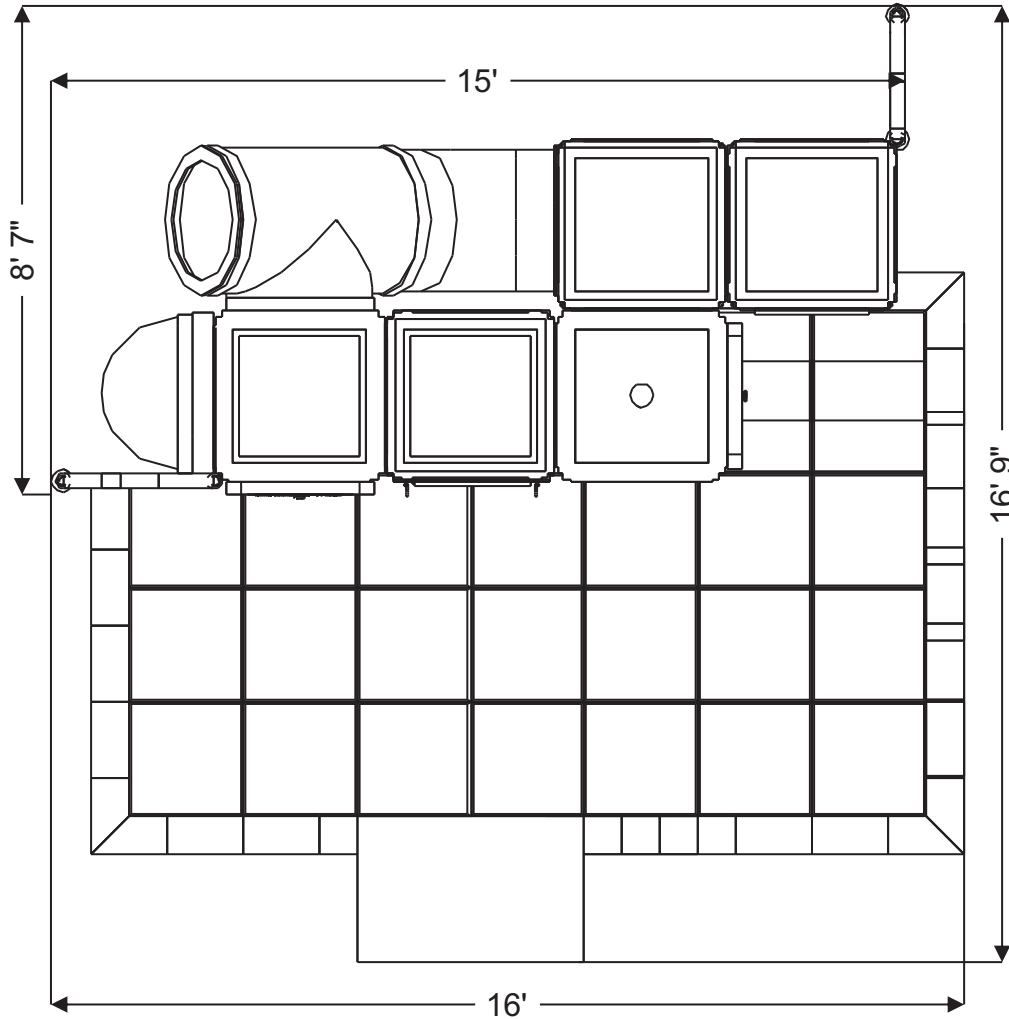

**Preliminary Concept Design**

*Conceptual Renderings Only. Subject to change without notice at SRP's Discretion*

**Structure: IP23110**  
**Series: Contained / Age: 2-12 y/o**

**Preliminary Concept Design**

*Conceptual Renderings Only. Subject to change without notice at SRP's Discretion*

**Transfer**

**Structure Capacity: 11**

**Structure: IP23110**  
**Series: Contained / Age: 2-12 y/o**

**Preliminary Concept Design**