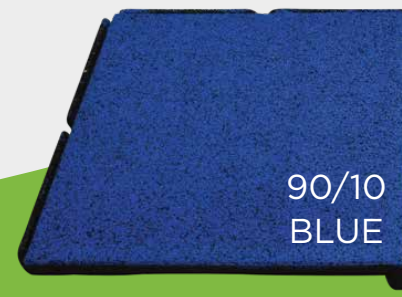

## STANDARD COLORS

BEIGE

BLUE

GREEN

RED

## PREMIUM COLORS\*

BRIGHT BLUE

DARK BLUE

DARK GREEN

PINK

LILAC

BRIGHT RED

BRIGHT GREEN

BRIGHT YELLOW

YELLOW

BRIGHT ORANGE

BEIGE BROWN

BROWN

WHITE

EGGSHELL

GRAY

MIDDLE GRAY

DARK GRAY

**GEZOFLEX**  
EPDM FOR SYNTHETIC FLOORING

90/10  
BLUE

50/50  
BLUE

45% GRAY  
45% BLUE  
10% BLACK MESH

*\*Premium colors subject to upcharges*

706-383-7528