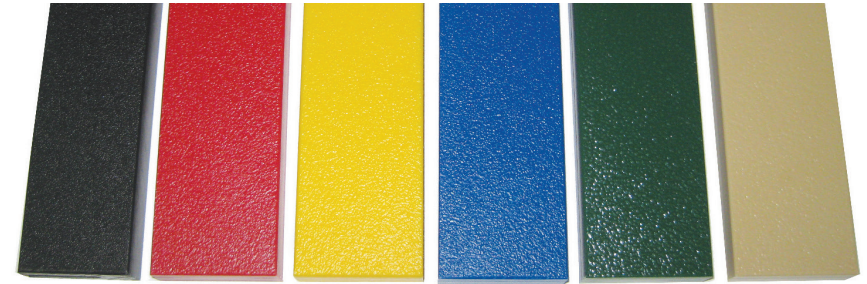

Squeeze Play

Chit Chat Balcony  
with Steering Wheel  
and Lookout Windows

2 Level  
KidsCube™ Climb

Transfer

**Roto Plastic:**

**HDPE:**

Black, Red, Yellow, Blue, Green, & Tan

**Metals:**

Green, Blue, Yellow, Red, Tan, Black, Silver & White

**PVC Mesh:**

Black

**Post Foam:**

Black, Gray, Blue, Purple, Green, Tan, Red, & Yellow

## BUFFING TOP

Pigmented using organic powder color coating methods that will not delaminate over time.  
Sealed with specially formulated polymer agent that bonds pigments into the rubber.