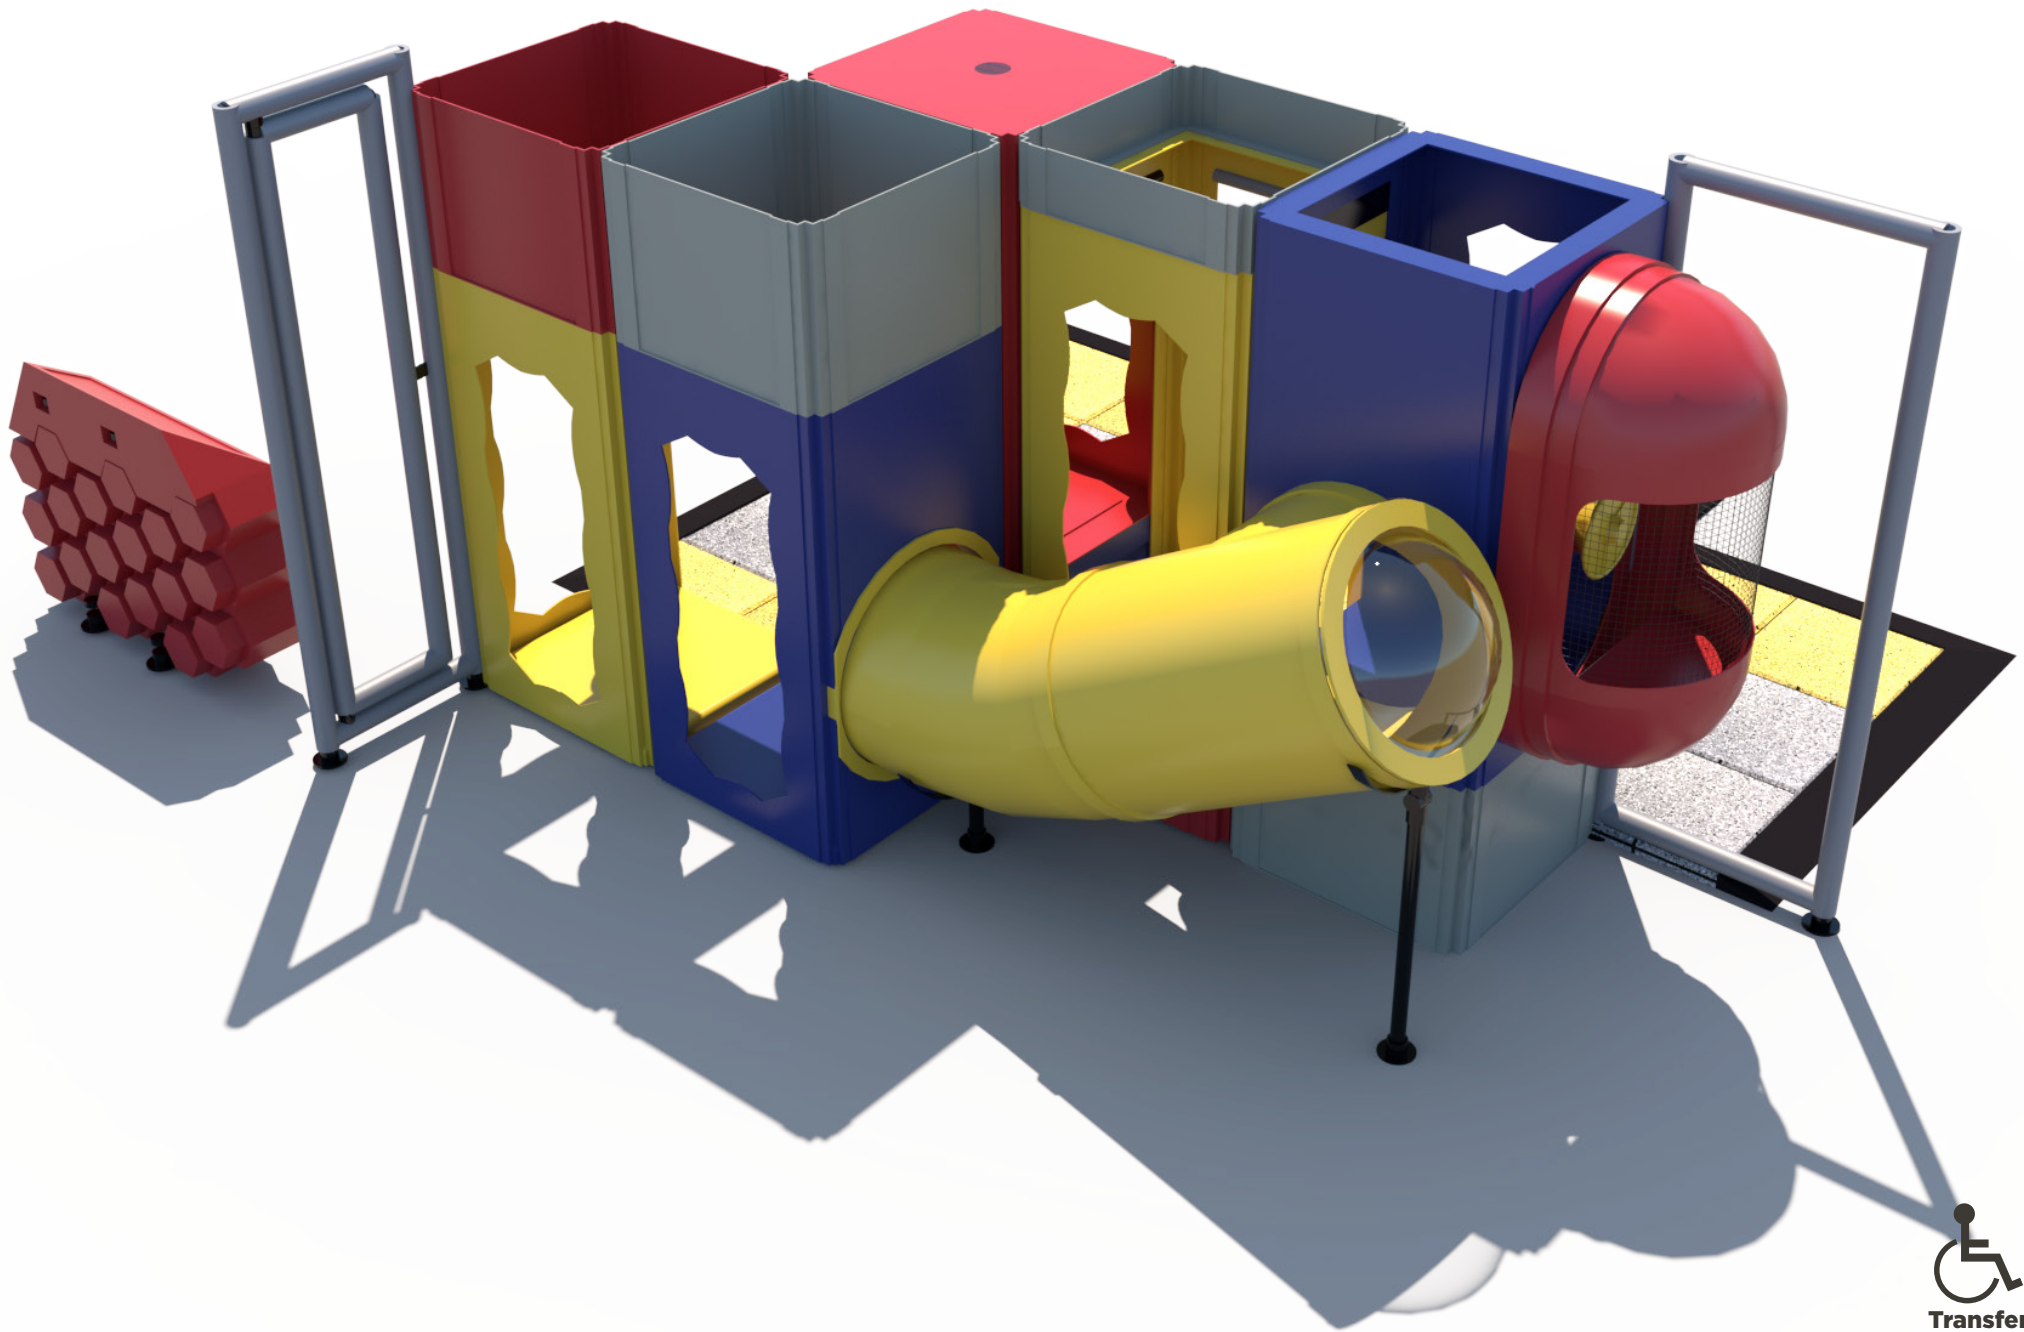

**Structure: IP23110**  
**Series: Contained / Age: 2-12 y/o**

**Preliminary Concept Design**

*Conceptual Renderings Only. Subject to change without notice at SRP's Discretion*

**Structure: IP23110**  
**Series: Contained / Age: 2-12 y/o**

**Preliminary Concept Design**

*Conceptual Renderings Only. Subject to change without notice at SRP's Discretion*

**Structure: IP23110**  
**Series: Contained / Age: 2-12 y/o**

**Preliminary Concept Design**

*Conceptual Renderings Only. Subject to change without notice at SRP's Discretion*

**Transfer**

**Structure Capacity: 11**

**Structure: IP23110**  
**Series: Contained / Age: 2-12 y/o**

**Preliminary Concept Design**

*Conceptual Renderings Only. Subject to change without notice at SRP's Discretion*

Gyro Activity Panel  
Toddler Activity

Ball Turn Activity Panel  
Toddler Activity

30" Enclosed  
Tube Slide

Sneaker Keeper