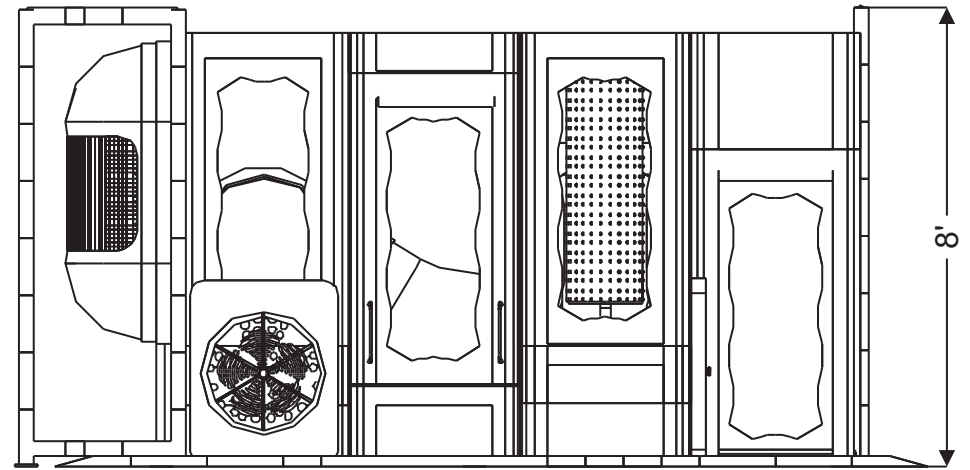

**Preliminary Concept Design**

*Conceptual Renderings Only. Subject to change without notice at SRP's Discretion*

**Structure: IP23110**  
**Series: Contained / Age: 2-12 y/o**

**Preliminary Concept Design**

*Conceptual Renderings Only. Subject to change without notice at SRP's Discretion*

**Transfer**

**Structure Capacity: 11**

**Structure: IP23110**  
**Series: Contained / Age: 2-12 y/o**

**Preliminary Concept Design**