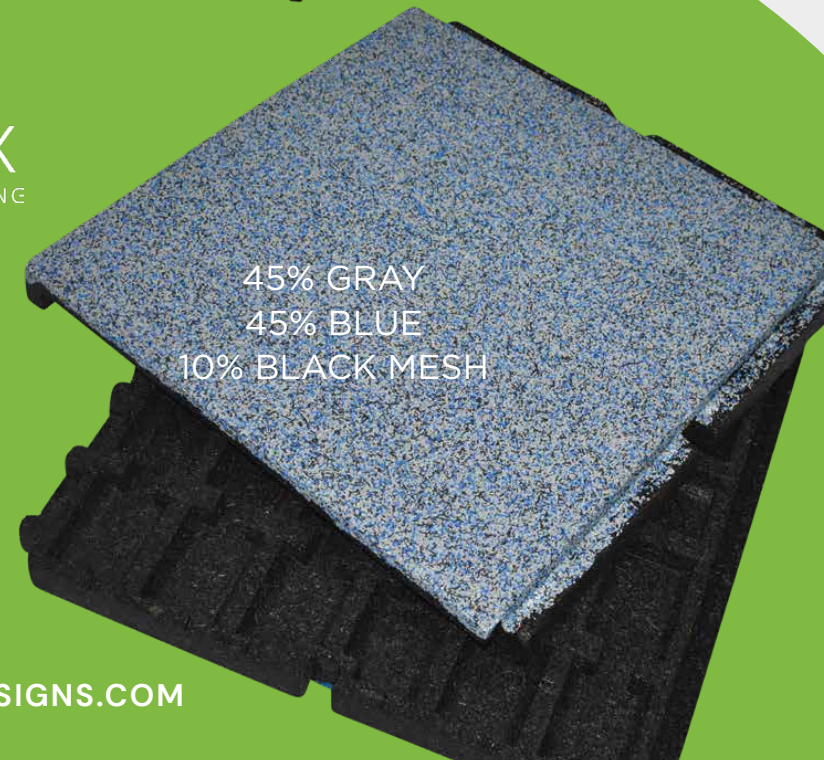

## STANDARD COLORS

BEIGE

BLUE

GREEN

RED

## PREMIUM COLORS\*

BRIGHT BLUE

DARK BLUE

DARK GREEN

PINK

LILAC

BRIGHT RED

BRIGHT GREEN

BRIGHT YELLOW

YELLOW

BRIGHT ORANGE

BEIGE BROWN

BROWN

WHITE

EGGSHELL

GRAY

MIDDLE GRAY

DARK GRAY

**GEZOFLEX**  
EPDM FOR SYNTHETIC FLOORING

90/10  
BLUE

50/50  
BLUE

45% GRAY  
45% BLUE  
10% BLACK MESH

*\*Premium colors subject to upcharges*

706-383-7528