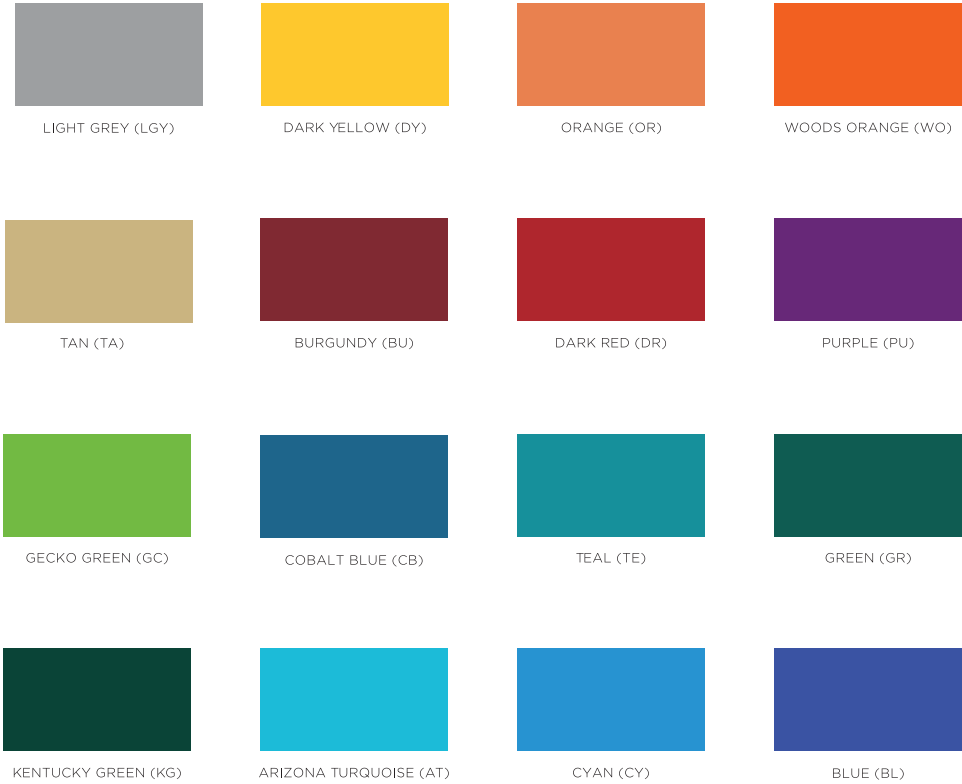

Roto Plastic: