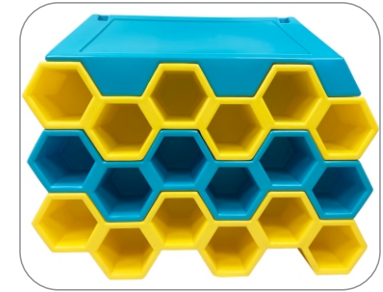

Gyro Activity Panel
Toddler Activity

Ball Turn Activity Panel
Toddler Activity

7' T-Tube Crawl Tunnel
with Lookout Windows

4' 8" Enclosed Curved
Tube Slide

Sneaker Keeper

Squeeze Play

3 Level
Deck Climb

Transfer

Roto Plastic:

HDPE:

Black, Red, Yellow, Blue, Green, & Tan

Metals:

Green, Blue, Yellow, Red, Tan, Black, Silver & White

PVC Mesh:

Black

Post Foam: