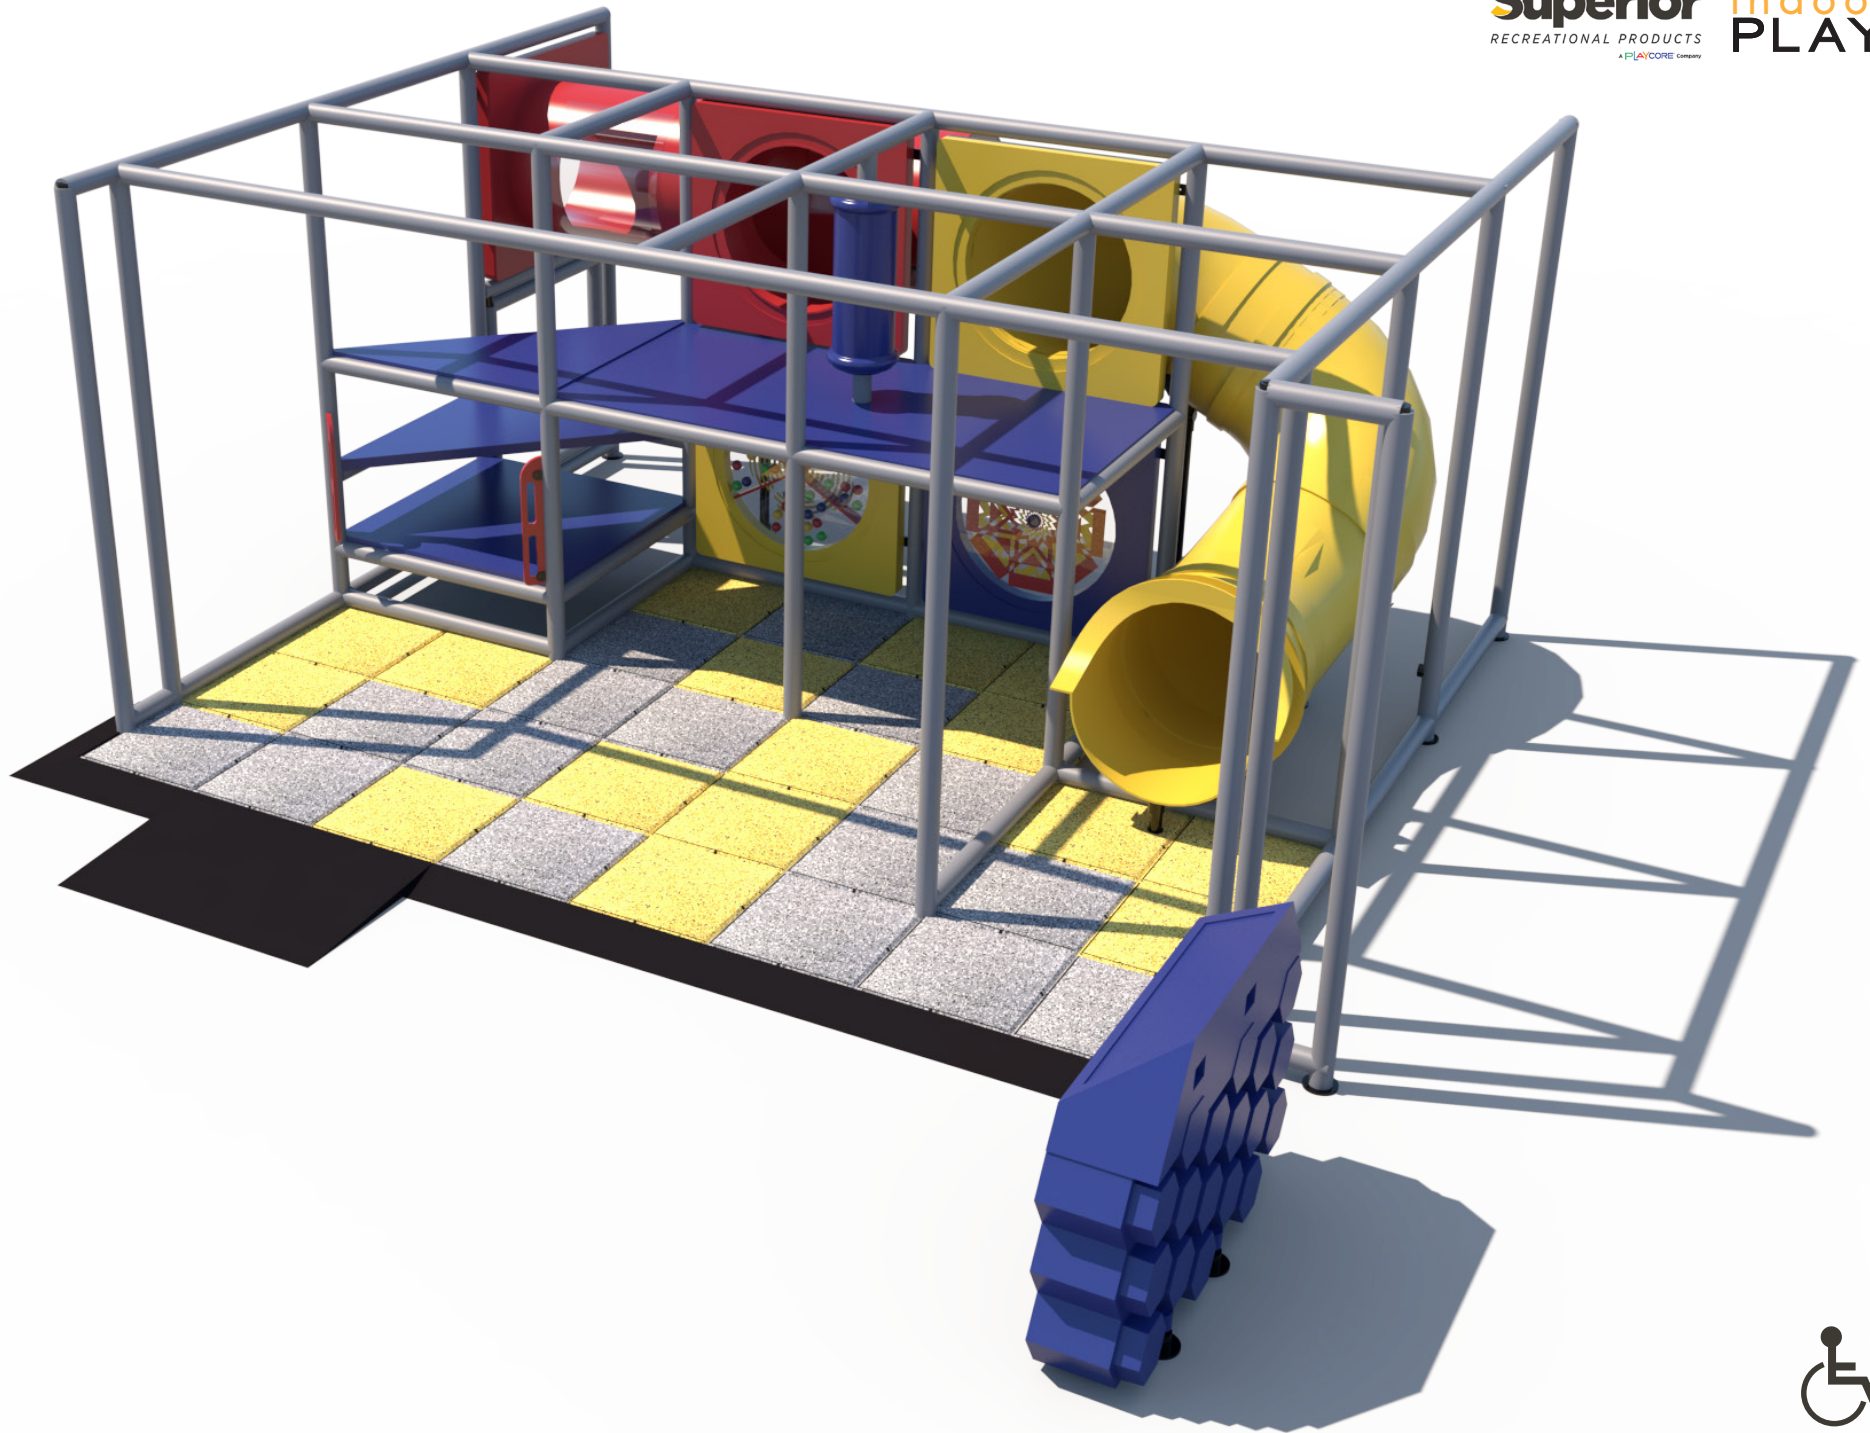

Structure: IP23115
Series: Contained / Age: 2-12 y/o

Preliminary Concept Design

Conceptual Renderings Only. Subject to change without notice at SRP's Discretion

Transfer

Structure: IP23115
Series: Contained / Age: 2-12 y/o

Preliminary Concept Design

Conceptual Renderings Only. Subject to change without notice at SRP's Discretion

Transfer

Transfer

Structure: IP23115
Series: Contained / Age: 2-12 y/o

Preliminary Concept Design

Conceptual Renderings Only. Subject to change without notice at SRP's Discretion

Structure Capacity: 13

Structure: IP23115
Series: Contained / Age: 2-12 y/o

Preliminary Concept Design

Conceptual Renderings Only. Subject to change without notice at SRP's Discretion

Gyro Activity Panel
Toddler Activity

Ball Turn Activity Panel
Toddler Activity

7' T-Tube Crawl Tunnel
with Lookout Windows

4' 8" Enclosed Curved
Tube Slide

Sneaker Keeper

Squeeze Play

3 Level
Deck Climb

Transfer