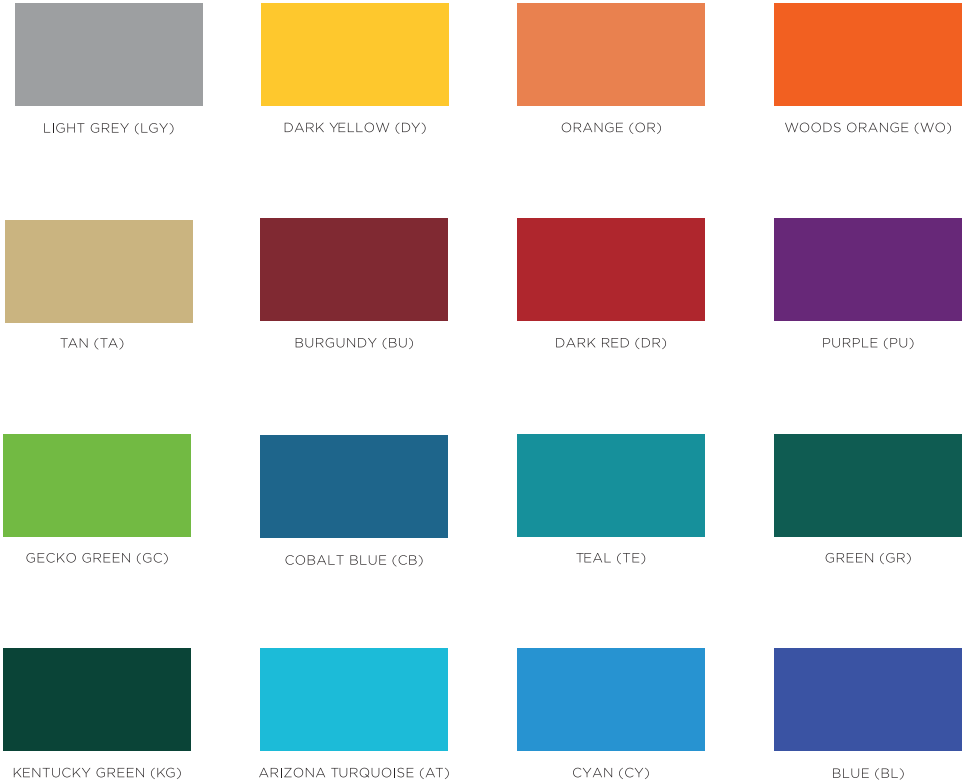

Roto Plastic:

HDPE:

Black, Red, Yellow, Blue, Green, & Tan

Metals:

Green, Blue, Yellow, Red, Tan, Black, Silver & White

PVC Mesh:

Black

Post Foam:

Black, Gray, Blue, Purple, Green, Tan, Red, & Yellow

BUFFING TOP

Pigmented using organic powder color coating methods that will not delaminate over time.
Sealed with specially formulated polymer agent that bonds pigments into the rubber.

STANDARD COLORS

BEIGE

BLUE

GREEN

RED

PREMIUM COLORS*

BRIGHT BLUE

DARK BLUE

DARK GREEN

PINK

LILAC

BRIGHT RED

BRIGHT GREEN

BRIGHT YELLOW

YELLOW

BRIGHT ORANGE