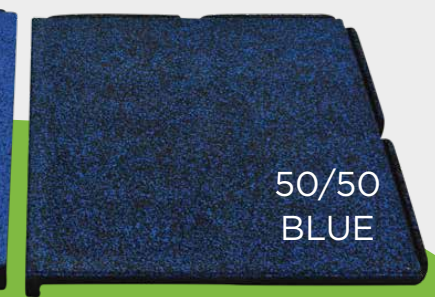

STANDARD COLORS

BEIGE

BLUE

GREEN

RED

PREMIUM COLORS*

BRIGHT BLUE

DARK BLUE

DARK GREEN

PINK

LILAC

BRIGHT RED

BRIGHT GREEN

BRIGHT YELLOW

YELLOW

BRIGHT ORANGE

BEIGE BROWN

BROWN

WHITE

EGGSHELL

GRAY

MIDDLE GRAY

DARK GRAY

GEZOFLEX
EPDM FOR SYNTHETIC FLOORING

90/10
BLUE

50/50
BLUE

45% GRAY
45% BLUE
10% BLACK MESH

**Premium colors subject to upcharges*

706-383-7528

WWW.RUBBERDESIGNS.COM