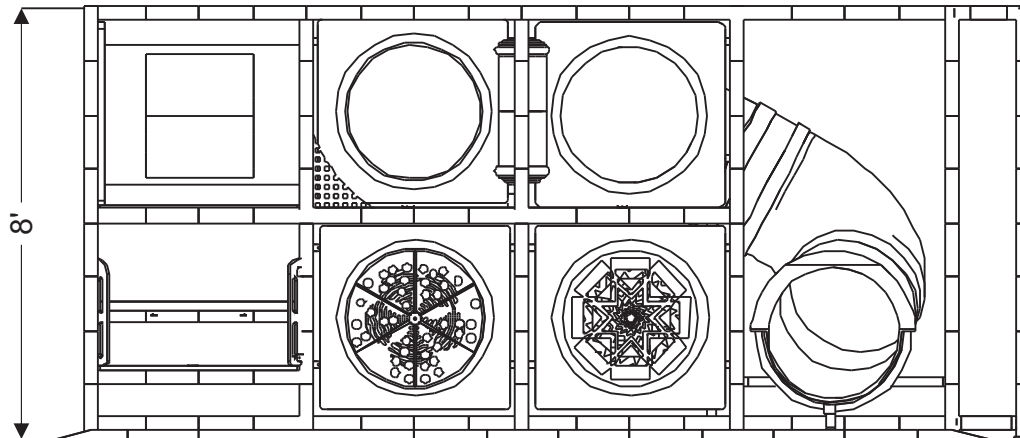

Conceptual Renderings Only. Subject to change without notice at SRP's Discretion

Structure Capacity: 13

Structure: IP23115
Series: Contained / Age: 2-12 y/o

Preliminary Concept Design

Conceptual Renderings Only. Subject to change without notice at SRP's Discretion