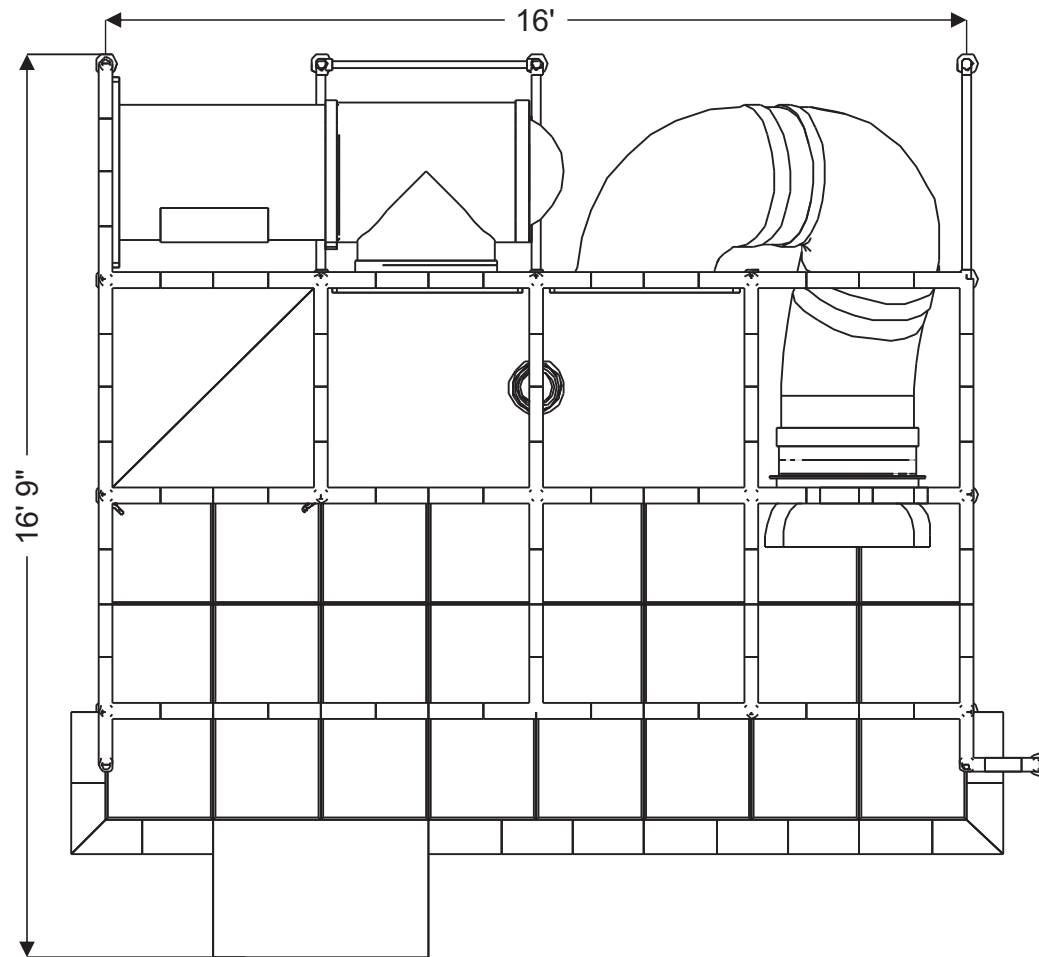

Conceptual Renderings Only. Subject to change without notice at SRP's Discretion

Structure Capacity: 13

Structure: IP23115
Series: Contained / Age: 2-12 y/o

Preliminary Concept Design

Conceptual Renderings Only. Subject to change without notice at SRP's Discretion