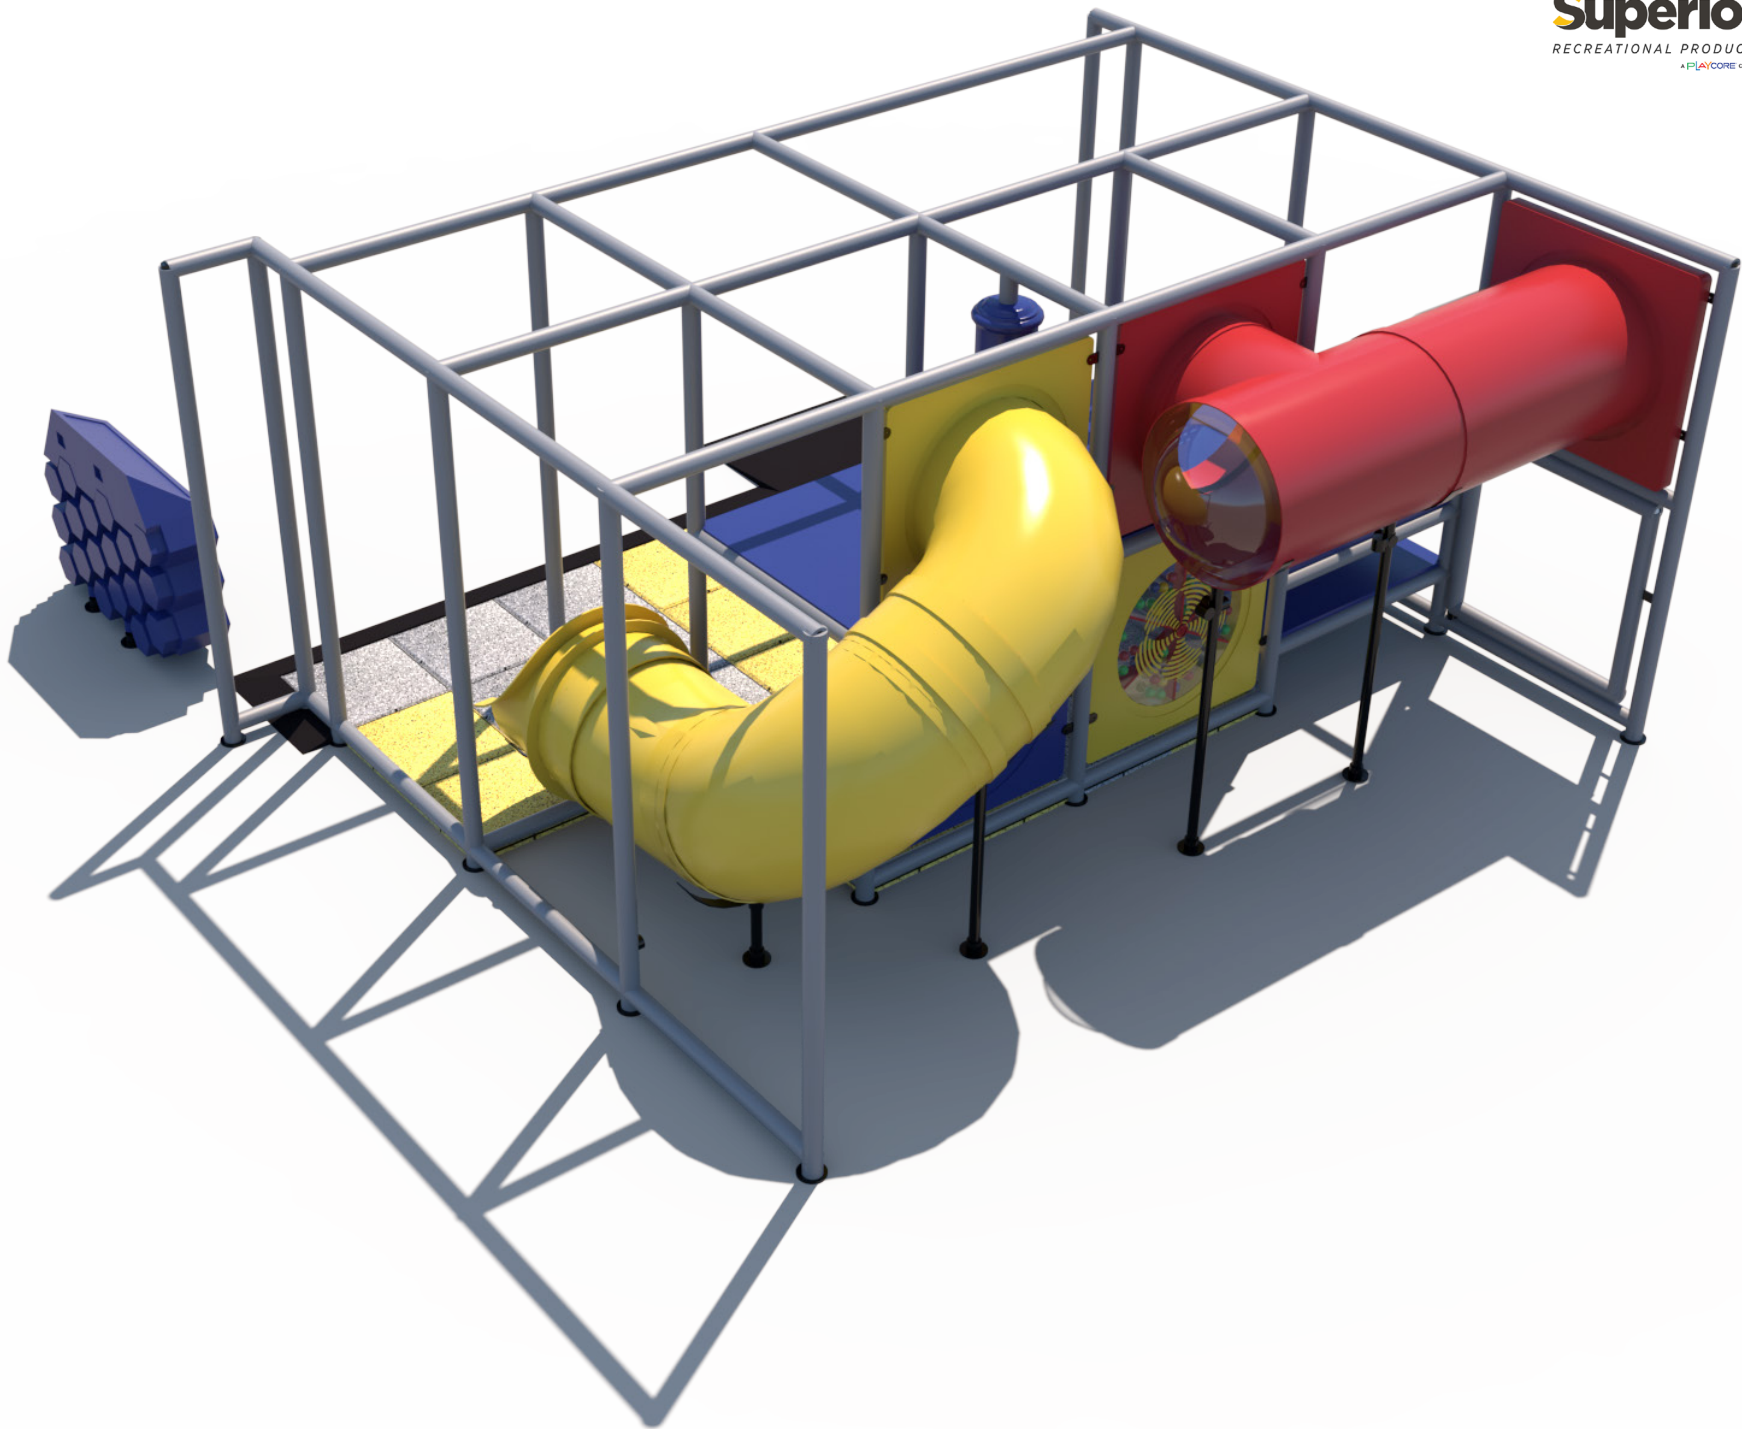

Structure: IP23115
Series: Contained / Age: 2-12 y/o

Preliminary Concept Design

Conceptual Renderings Only. Subject to change without notice at SRP's Discretion

Transfer

Structure: IP23115
Series: Contained / Age: 2-12 y/o

Preliminary Concept Design

Conceptual Renderings Only. Subject to change without notice at SRP's Discretion

Transfer

Transfer

Structure: IP23115
Series: Contained / Age: 2-12 y/o

Preliminary Concept Design

Conceptual Renderings Only. Subject to change without notice at SRP's Discretion

Structure Capacity: 13

Structure: IP23115
Series: Contained / Age: 2-12 y/o

Preliminary Concept Design

Conceptual Renderings Only. Subject to change without notice at SRP's Discretion

Gyro Activity Panel
Toddler Activity

Ball Turn Activity Panel
Toddler Activity

7' T-Tube Crawl Tunnel
with Lookout Windows

4' 8" Enclosed Curved
Tube Slide

Sneaker Keeper

Squeeze Play

3 Level
Deck Climb

Transfer