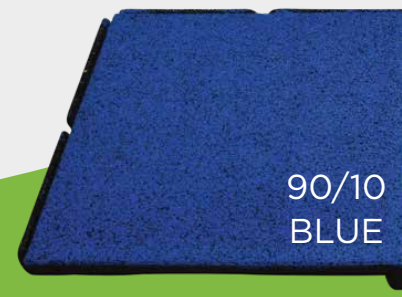

STANDARD COLORS

BEIGE

BLUE

GREEN

RED

PREMIUM COLORS*

BRIGHT BLUE

DARK BLUE

DARK GREEN

PINK

LILAC

BRIGHT RED

BRIGHT GREEN

BRIGHT YELLOW

YELLOW

BRIGHT ORANGE

BEIGE BROWN

BROWN

WHITE

EGGSHELL

GRAY

MIDDLE GRAY

DARK GRAY

GEZOFLEX
EPDM FOR SYNTHETIC FLOORING

90/10
BLUE

50/50
BLUE

45% GRAY
45% BLUE
10% BLACK MESH

**Premium colors subject to upcharges*

706-383-7528

WWW.RUBBERDESIGNS.COM