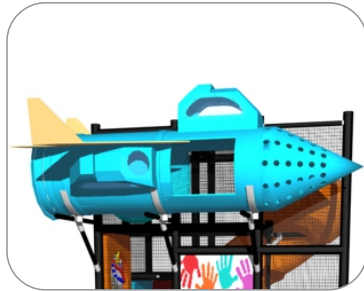

Transfer

Structure Capacity: 22

Structure: IP23118
Series: Contained / Age: 2-12 y/o

Transfer

Preliminary Concept Design

Conceptual Renderings Only. Subject to change without notice at SRP's Discretion

Ball Turn Activity Panel
Toddler Activity

Jet with Steering Wheel
and Lookout Windows

Sneaker Keeper

Chit Chat Balcony
with Steering Wheel
and Lookout Windows

2' Tot Slide
Toddler Activity

11' 2" Enclosed Spiral
Tube Slide

6 Level
KidsCube™ Climb

Transfer