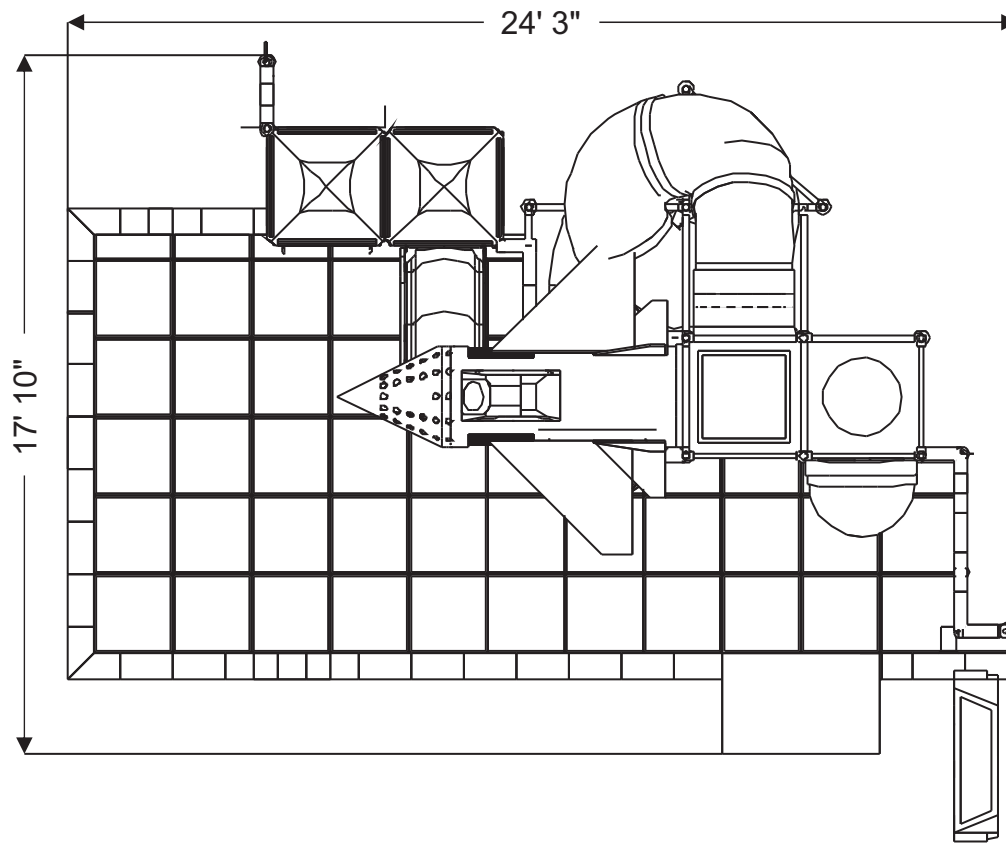

Transfer

Structure Capacity: 22

Structure: IP23118
Series: Contained / Age: 2-12 y/o

Transfer

Preliminary Concept Design

Conceptual Renderings Only. Subject to change without notice at SRP's Discretion

Ball Turn Activity Panel
Toddler Activity