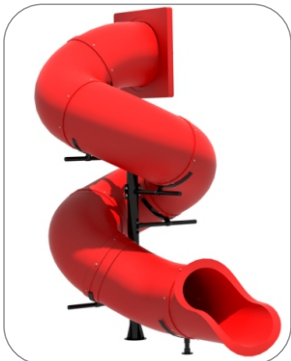

Transfer

Structure Capacity: 22

Structure: IP23118
Series: Contained / Age: 2-12 y/o

Transfer

Preliminary Concept Design

Conceptual Renderings Only. Subject to change without notice at SRP's Discretion

Ball Turn Activity Panel
Toddler Activity

Jet with Steering Wheel
and Lookout Windows

Sneaker Keeper

Chit Chat Balcony
with Steering Wheel
and Lookout Windows

2' Tot Slide
Toddler Activity

11' 2" Enclosed Spiral
Tube Slide

6 Level
KidsCube™ Climb

Transfer

Roto Plastic:

HDPE:

Black, Red, Yellow, Blue, Green, & Tan

Metals:

Green, Blue, Yellow, Red, Tan, Black, Silver & White

PVC Mesh:

Black

Post Foam: