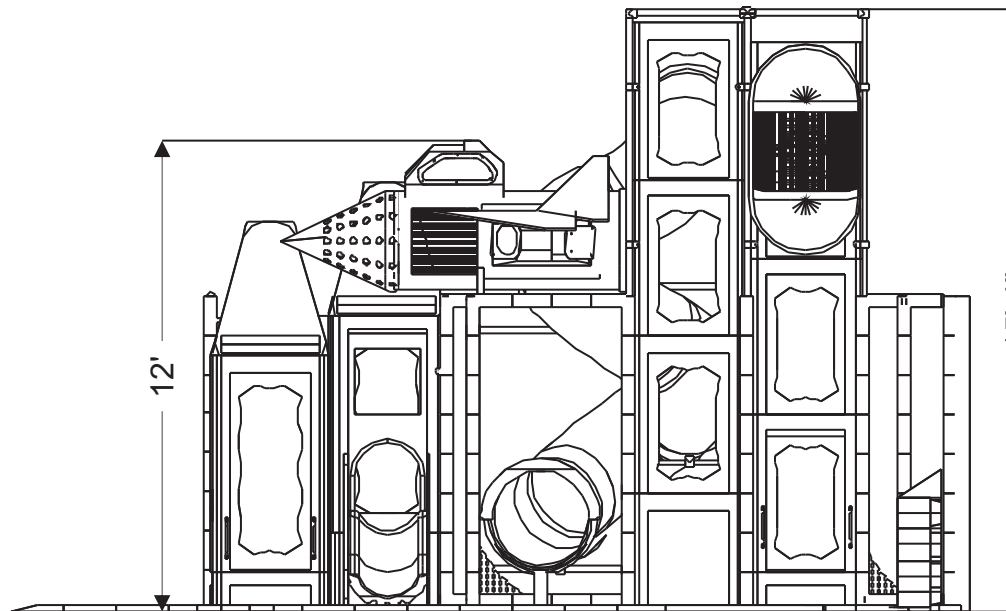

Transfer

Structure Capacity: 22

Structure: IP23118
Series: Contained / Age: 2-12 y/o

Transfer

Preliminary Concept Design

Conceptual Renderings Only. Subject to change without notice at SRP's Discretion

Ball Turn Activity Panel
Toddler Activity