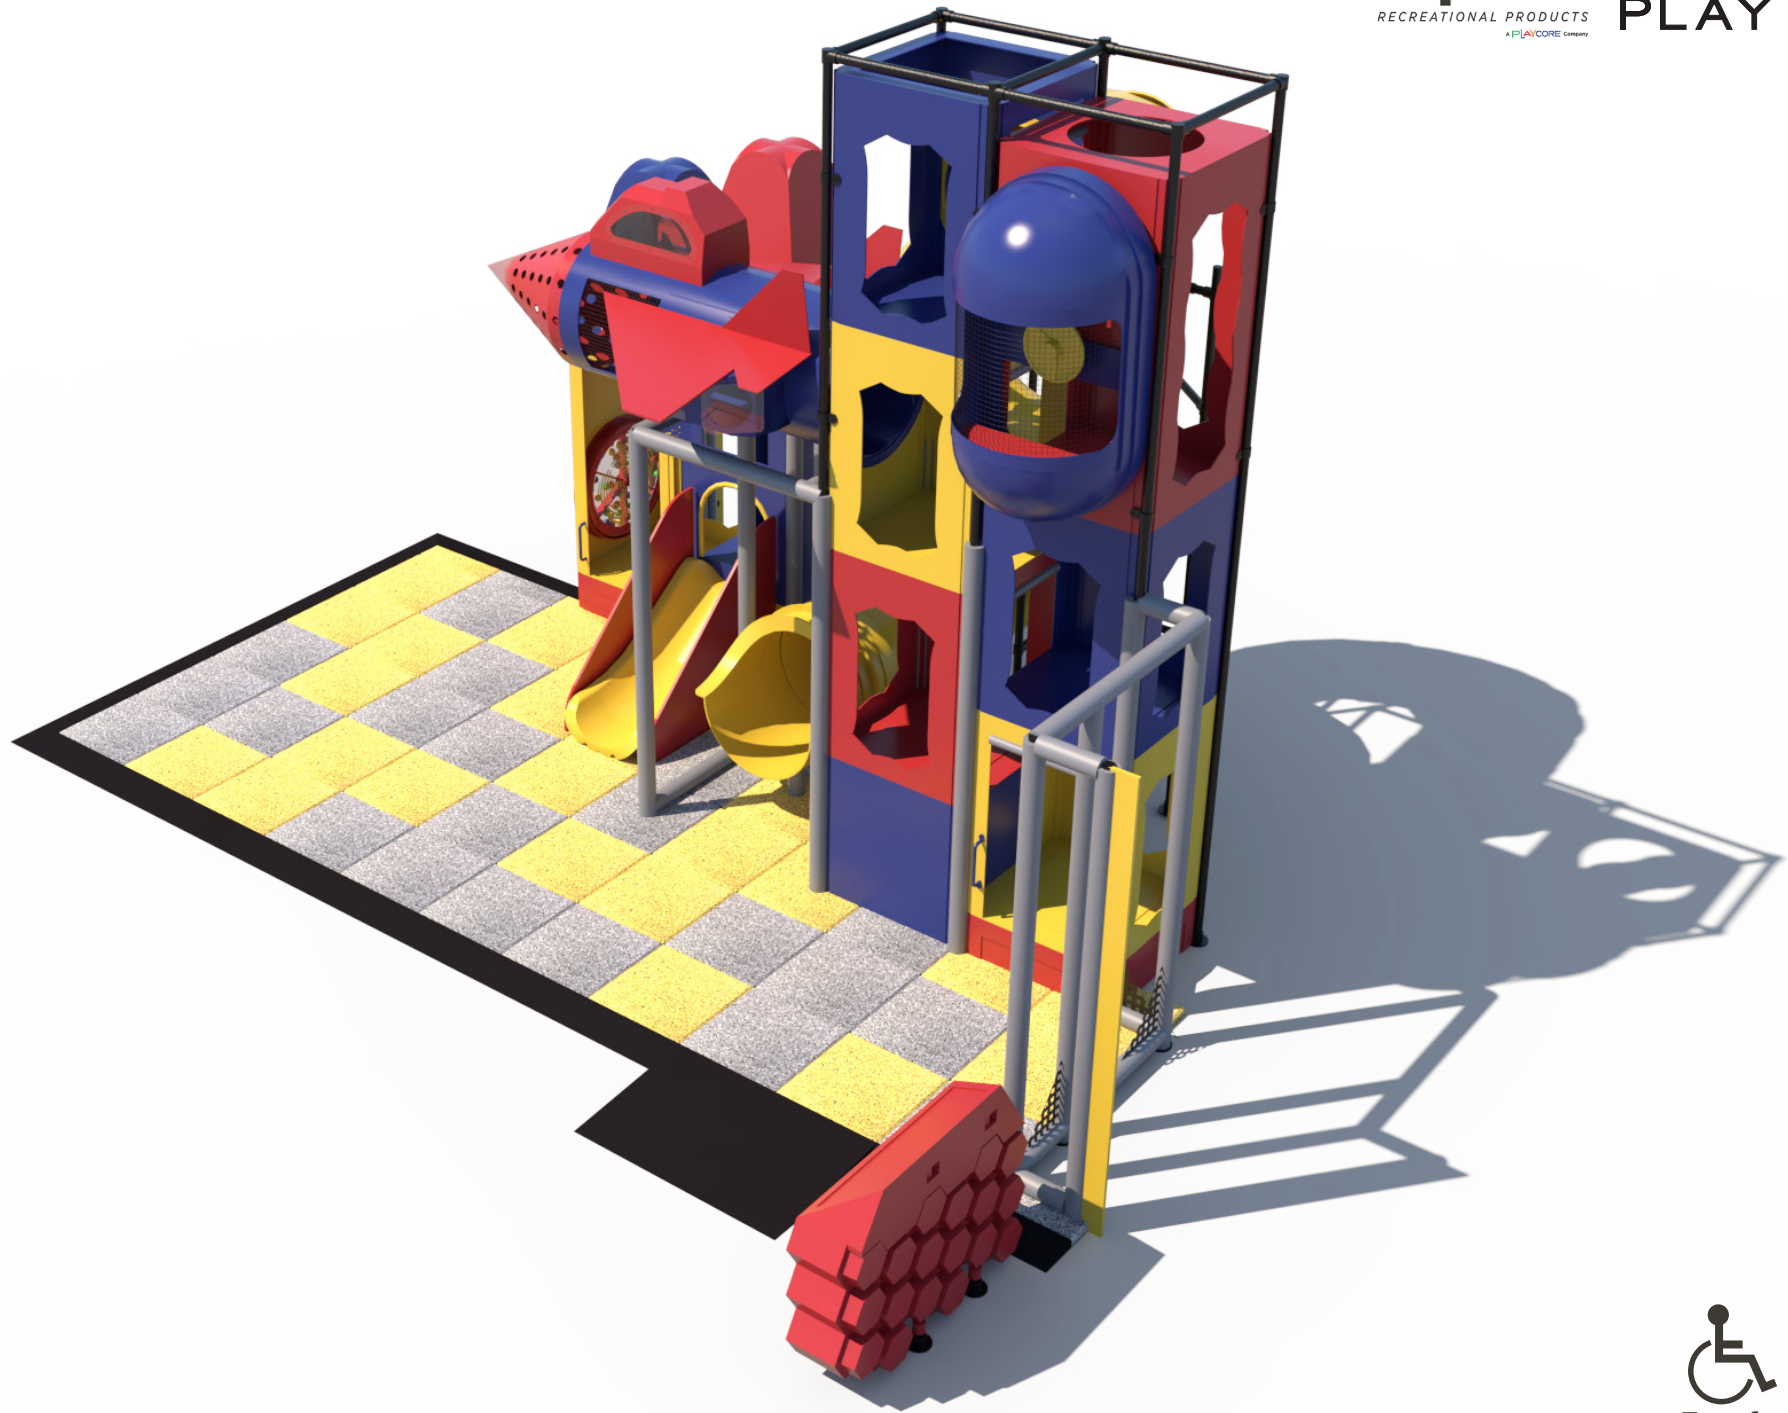

Structure: IP23118
Series: Contained / Age: 2-12 y/o

Preliminary Concept Design

Conceptual Renderings Only. Subject to change without notice at SRP's Discretion

Transfer

Transfer

Structure: IP23118
Series: Contained / Age: 2-12 y/o

Preliminary Concept Design

Conceptual Renderings Only. Subject to change without notice at SRP's Discretion

Structure: IP23118
Series: Contained / Age: 2-12 y/o

Preliminary Concept Design

Conceptual Renderings Only. Subject to change without notice at SRP's Discretion

Transfer

Structure Capacity: 22

Structure: IP23118
Series: Contained / Age: 2-12 y/o

Transfer

Preliminary Concept Design

Conceptual Renderings Only. Subject to change without notice at SRP's Discretion

Ball Turn Activity Panel
Toddler Activity

Jet with Steering Wheel
and Lookout Windows

Sneaker Keeper

Chit Chat Balcony
with Steering Wheel
and Lookout Windows

2' Tot Slide
Toddler Activity

11' 2" Enclosed Spiral
Tube Slide

6 Level
KidsCube™ Climb

Transfer