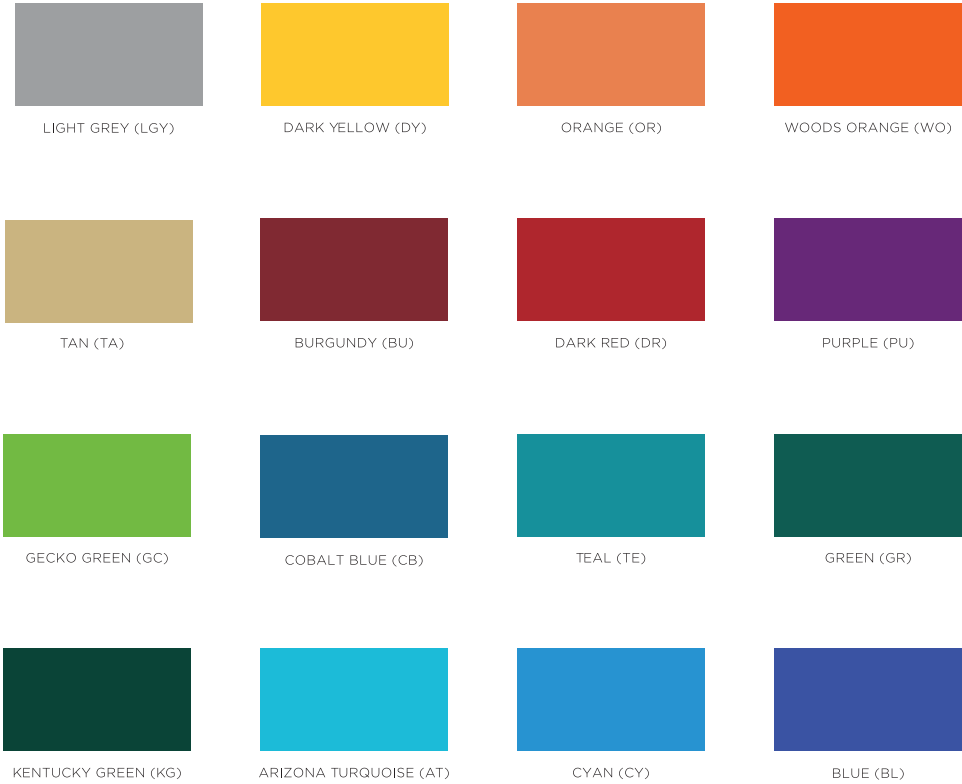

HDPE:

Black, Red, Yellow, Blue, Green, & Tan

Metals:

Green, Blue, Yellow, Red, Tan, Black, Silver & White

PVC Mesh:

Black

Post Foam:

Black, Gray, Blue, Purple, Green, Tan, Red, & Yellow

STANDARD COLORS

BEIGE

BLUE

GREEN

RED

PREMIUM COLORS*

BRIGHT BLUE

DARK BLUE

DARK GREEN

PINK

LILAC

BRIGHT RED

BRIGHT GREEN

BRIGHT YELLOW

YELLOW

BRIGHT ORANGE

BEIGE BROWN

BROWN

WHITE

EGGSHELL

GRAY

MIDDLE GRAY

DARK GRAY

GEZOFLEX
EPDM FOR SYNTHETIC FLOORING