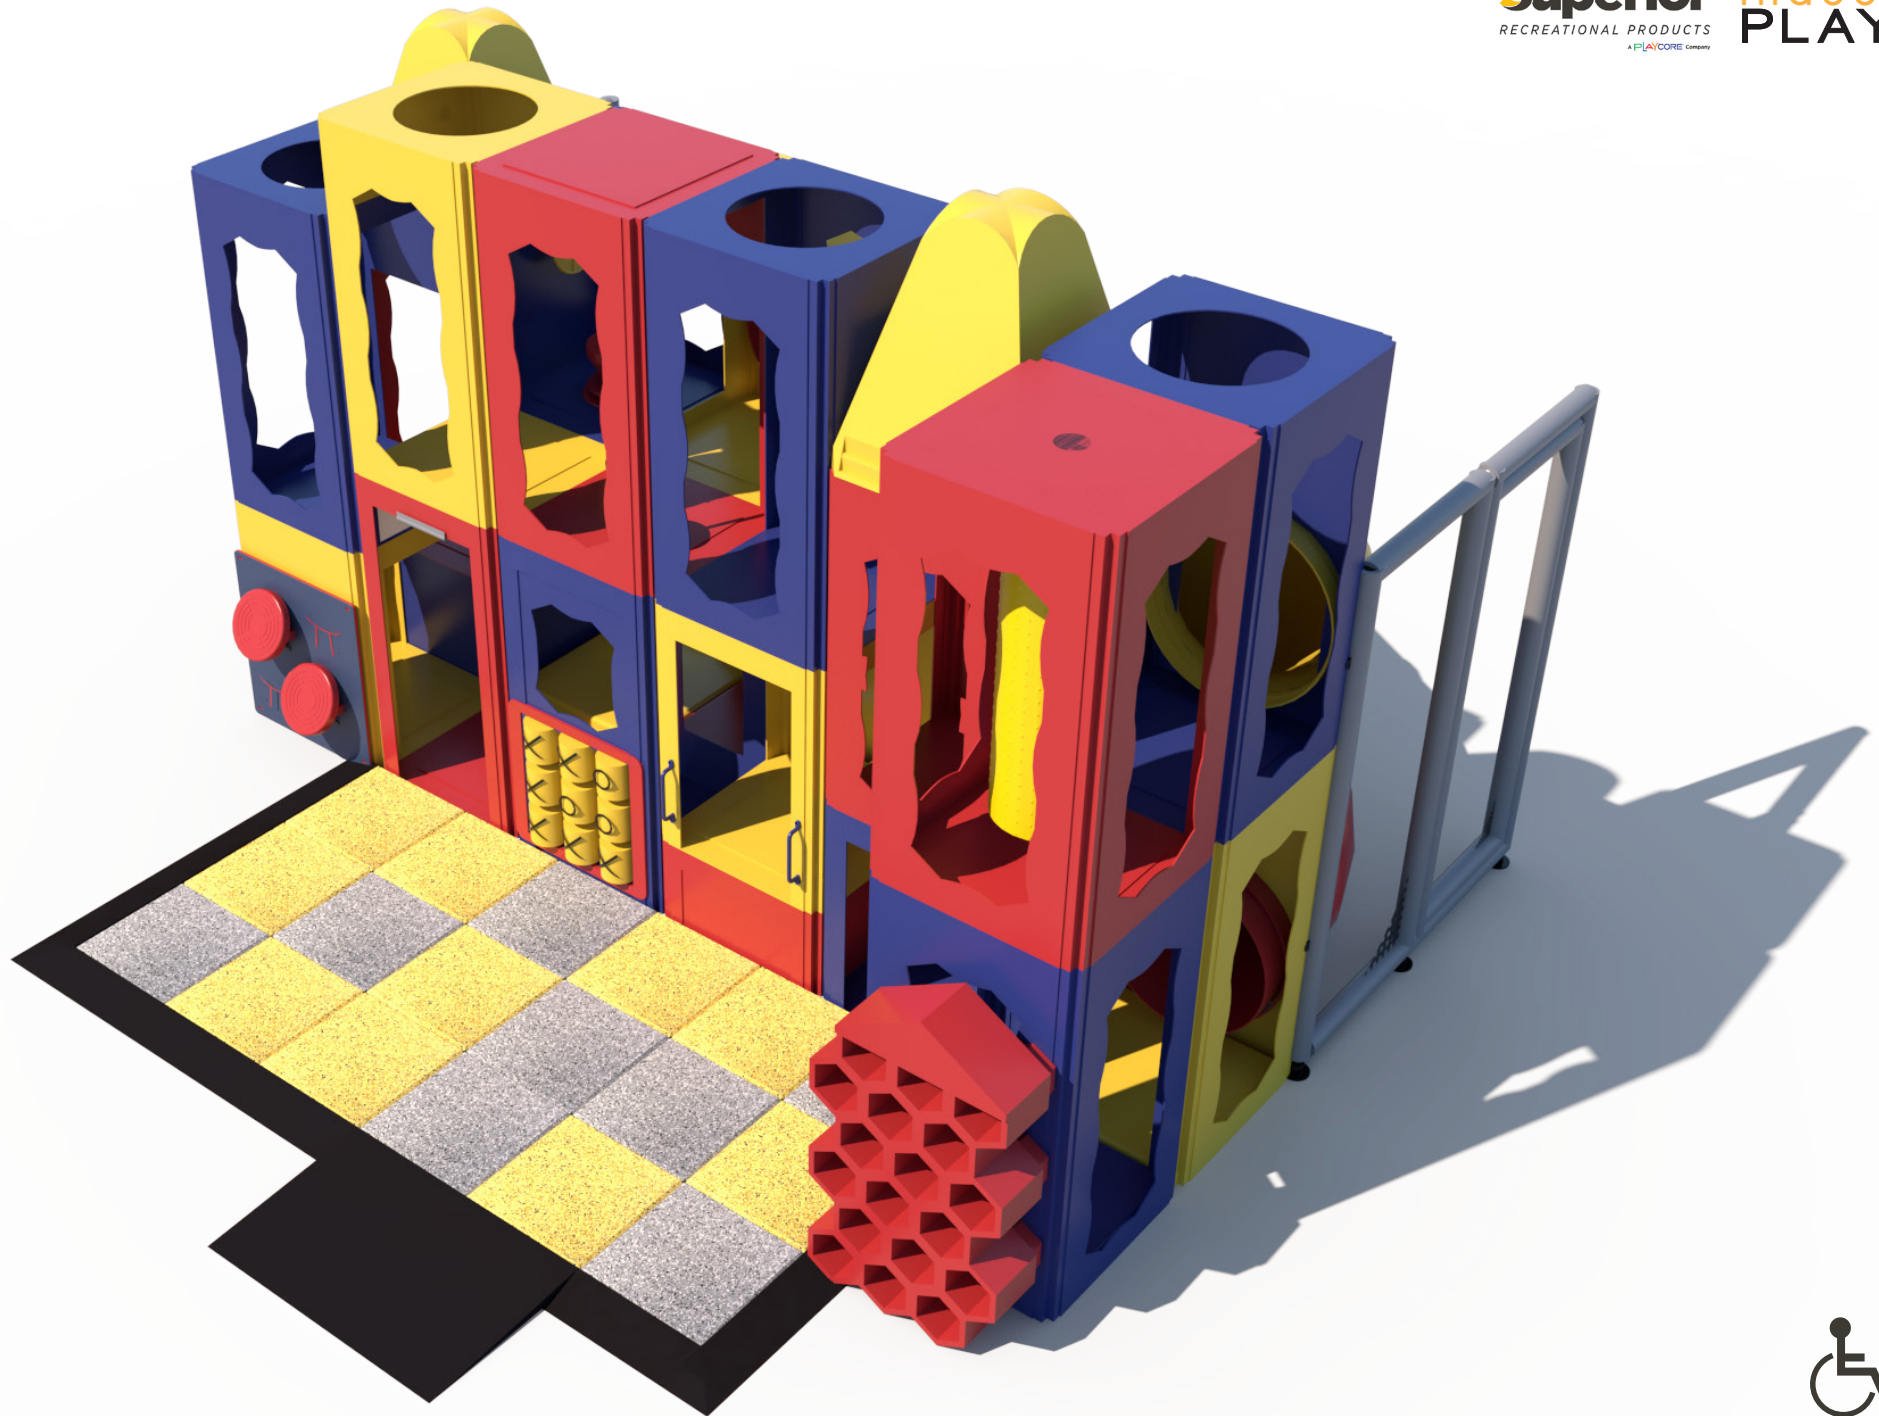

Transfer

Structure: IP23120
Series: Contained / Age: 2-12 y/o

Preliminary Concept Design

Conceptual Renderings Only. Subject to change without notice at SRP's Discretion

Transfer

Structure: IP23120
Series: Contained / Age: 2-12 y/o

Transfer

Structure: IP23120
Series: Contained / Age: 2-12 y/o

Preliminary Concept Design

Conceptual Renderings Only. Subject to change without notice at SRP's Discretion

Structure Capacity: 30

Structure: IP23120
Series: Contained / Age: 2-12 y/o

Preliminary Concept Design

Conceptual Renderings Only. Subject to change without notice at SRP's Discretion

Gyro Activity Panel
Toddler Activity

Tic-Tac-Toe
Activity Panel
Toddler Activity

(2) 5' 6"
Enclosed Curved
Tube Slides

Drum Activity Panel
Toddler Activity

Twist 'N Turn Seat
with Steering Wheel

Lily Pad

Squeeze Play

3 Level
KidsCube™ Climb

Sneaker Keeper

Transfer

Roto Plastic: