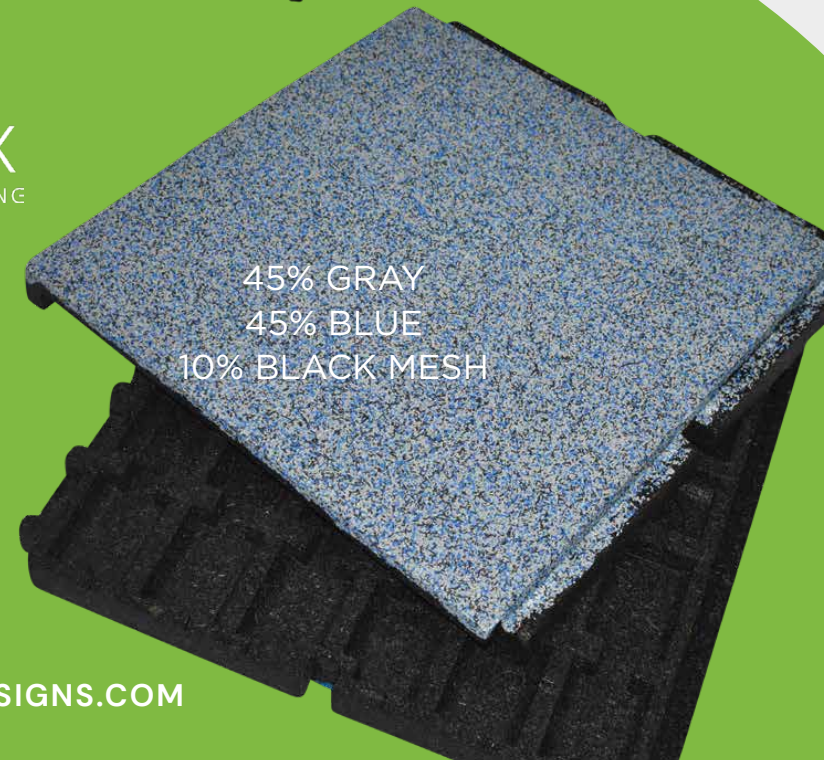

STANDARD COLORS

BEIGE

BLUE

GREEN

RED

PREMIUM COLORS*

BRIGHT BLUE

DARK BLUE

DARK GREEN

PINK

LILAC

BRIGHT RED

BRIGHT GREEN

BRIGHT YELLOW

YELLOW

BRIGHT ORANGE

BEIGE BROWN

BROWN

WHITE

EGGSHELL

GRAY

MIDDLE GRAY

DARK GRAY

GEZOFLEX
EPDM FOR SYNTHETIC FLOORING

90/10
BLUE

50/50
BLUE

45% GRAY
45% BLUE
10% BLACK MESH

**Premium colors subject to upcharges*

706-383-7528

WWW.RUBBERDESIGNS.COM