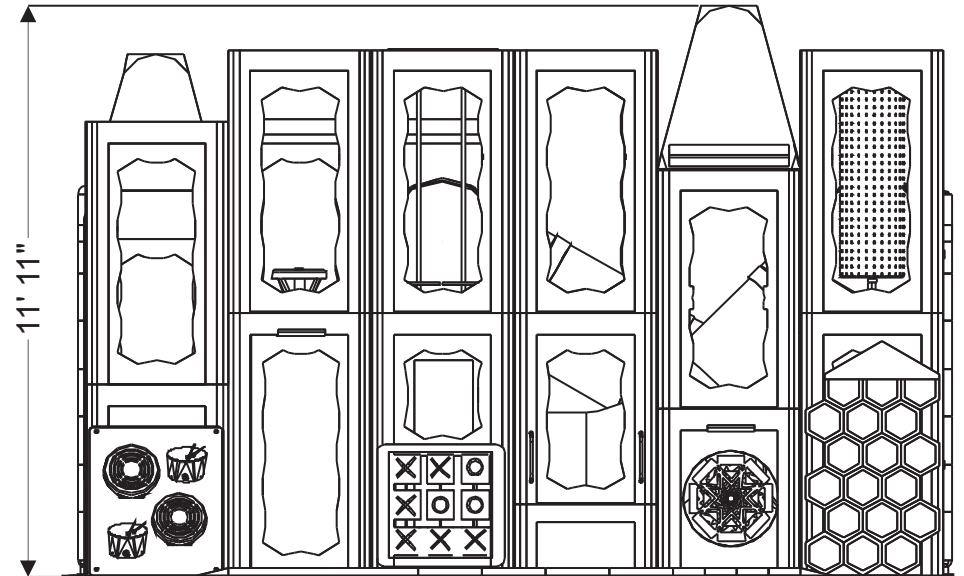

Preliminary Concept Design

Conceptual Renderings Only. Subject to change without notice at SRP's Discretion

Transfer

Structure: IP23120
Series: Contained / Age: 2-12 y/o

Preliminary Concept Design

Conceptual Renderings Only. Subject to change without notice at SRP's Discretion

Transfer

Structure: IP23120
Series: Contained / Age: 2-12 y/o

Preliminary Concept Design

Conceptual Renderings Only. Subject to change without notice at SRP's Discretion

Structure Capacity: 30

Structure: IP23120
Series: Contained / Age: 2-12 y/o