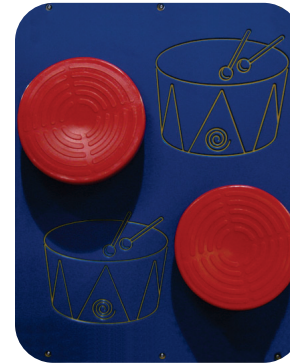

Preliminary Concept Design

Conceptual Renderings Only. Subject to change without notice at SRP's Discretion

Gyro Activity Panel
Toddler Activity

Tic-Tac-Toe
Activity Panel
Toddler Activity

(2) 5' 6"
Enclosed Curved
Tube Slides

Drum Activity Panel
Toddler Activity

Twist 'N Turn Seat
with Steering Wheel

Lily Pad

Squeeze Play

3 Level
KidsCube™ Climb

Sneaker Keeper

Transfer

Roto Plastic:

HDPE:

Black, Red, Yellow, Blue, Green, & Tan

Metals:

Green, Blue, Yellow, Red, Tan, Black, Silver & White

PVC Mesh:

Black

Post Foam:

Black, Gray, Blue, Purple, Green, Tan, Red, & Yellow