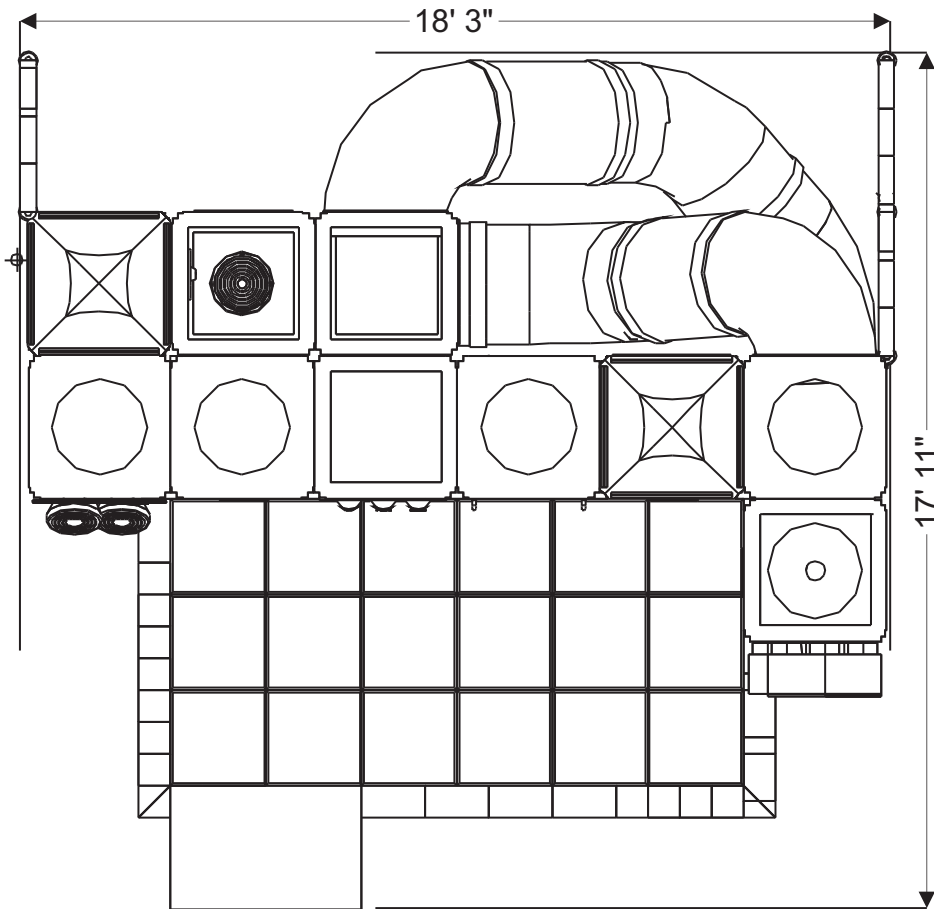

Transfer

Structure: IP23120
Series: Contained / Age: 2-12 y/o

Preliminary Concept Design

Conceptual Renderings Only. Subject to change without notice at SRP's Discretion

Structure Capacity: 30

Structure: IP23120
Series: Contained / Age: 2-12 y/o

Preliminary Concept Design

Conceptual Renderings Only. Subject to change without notice at SRP's Discretion

Gyro Activity Panel
Toddler Activity

Tic-Tac-Toe
Activity Panel
Toddler Activity

(2) 5' 6"
Enclosed Curved
Tube Slides