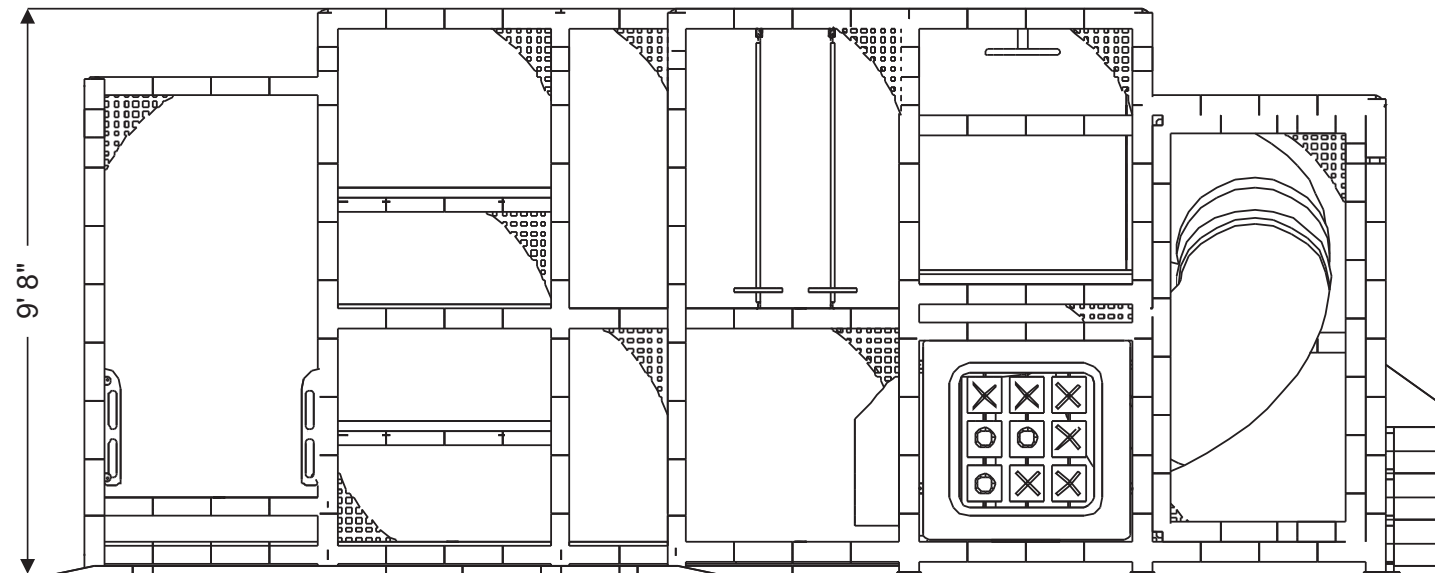

Preliminary Concept Design

Conceptual Renderings Only. Subject to change without notice at SRP's Discretion

Transfer

Structure: IP23137
Series: Contained / Age: 2-12 y/o

Preliminary Concept Design

Conceptual Renderings Only. Subject to change without notice at SRP's Discretion

Transfer

Structure: IP23137
Series: Contained / Age: 2-12 y/o

Preliminary Concept Design

Conceptual Renderings Only. Subject to change without notice at SRP's Discretion

Structure Capacity: 18

Structure: IP23137
Series: Contained / Age: 2-12 y/o