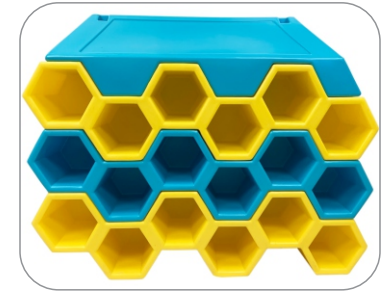

Transfer

Structure: IP23137
Series: Contained / Age: 2-12 y/o

Preliminary Concept Design

Conceptual Renderings Only. Subject to change without notice at SRP's Discretion

Structure Capacity: 18

Structure: IP23137
Series: Contained / Age: 2-12 y/o

Preliminary Concept Design

Conceptual Renderings Only. Subject to change without notice at SRP's Discretion

Tic-Tac-Toe
Activity Panel
Toddler Activity

Wave Run

Sky Spinner

6' Enclosed Curved
Tube Slide

Sneaker Keeper

Twist 'N Turn Seat
with Steering Wheel

Lily Pad

4 Level
Deck Climb

Transfer

Roto Plastic:

HDPE:

Black, Red, Yellow, Blue, Green, & Tan

Metals:

Green, Blue, Yellow, Red, Tan, Black, Silver & White

PVC Mesh:

Black

Post Foam:

Black, Gray, Blue, Purple, Green, Tan, Red, & Yellow

BUFFING TOP

Pigmented using organic powder color coating methods that will not delaminate over time.
Sealed with specially formulated polymer agent that bonds pigments into the rubber.