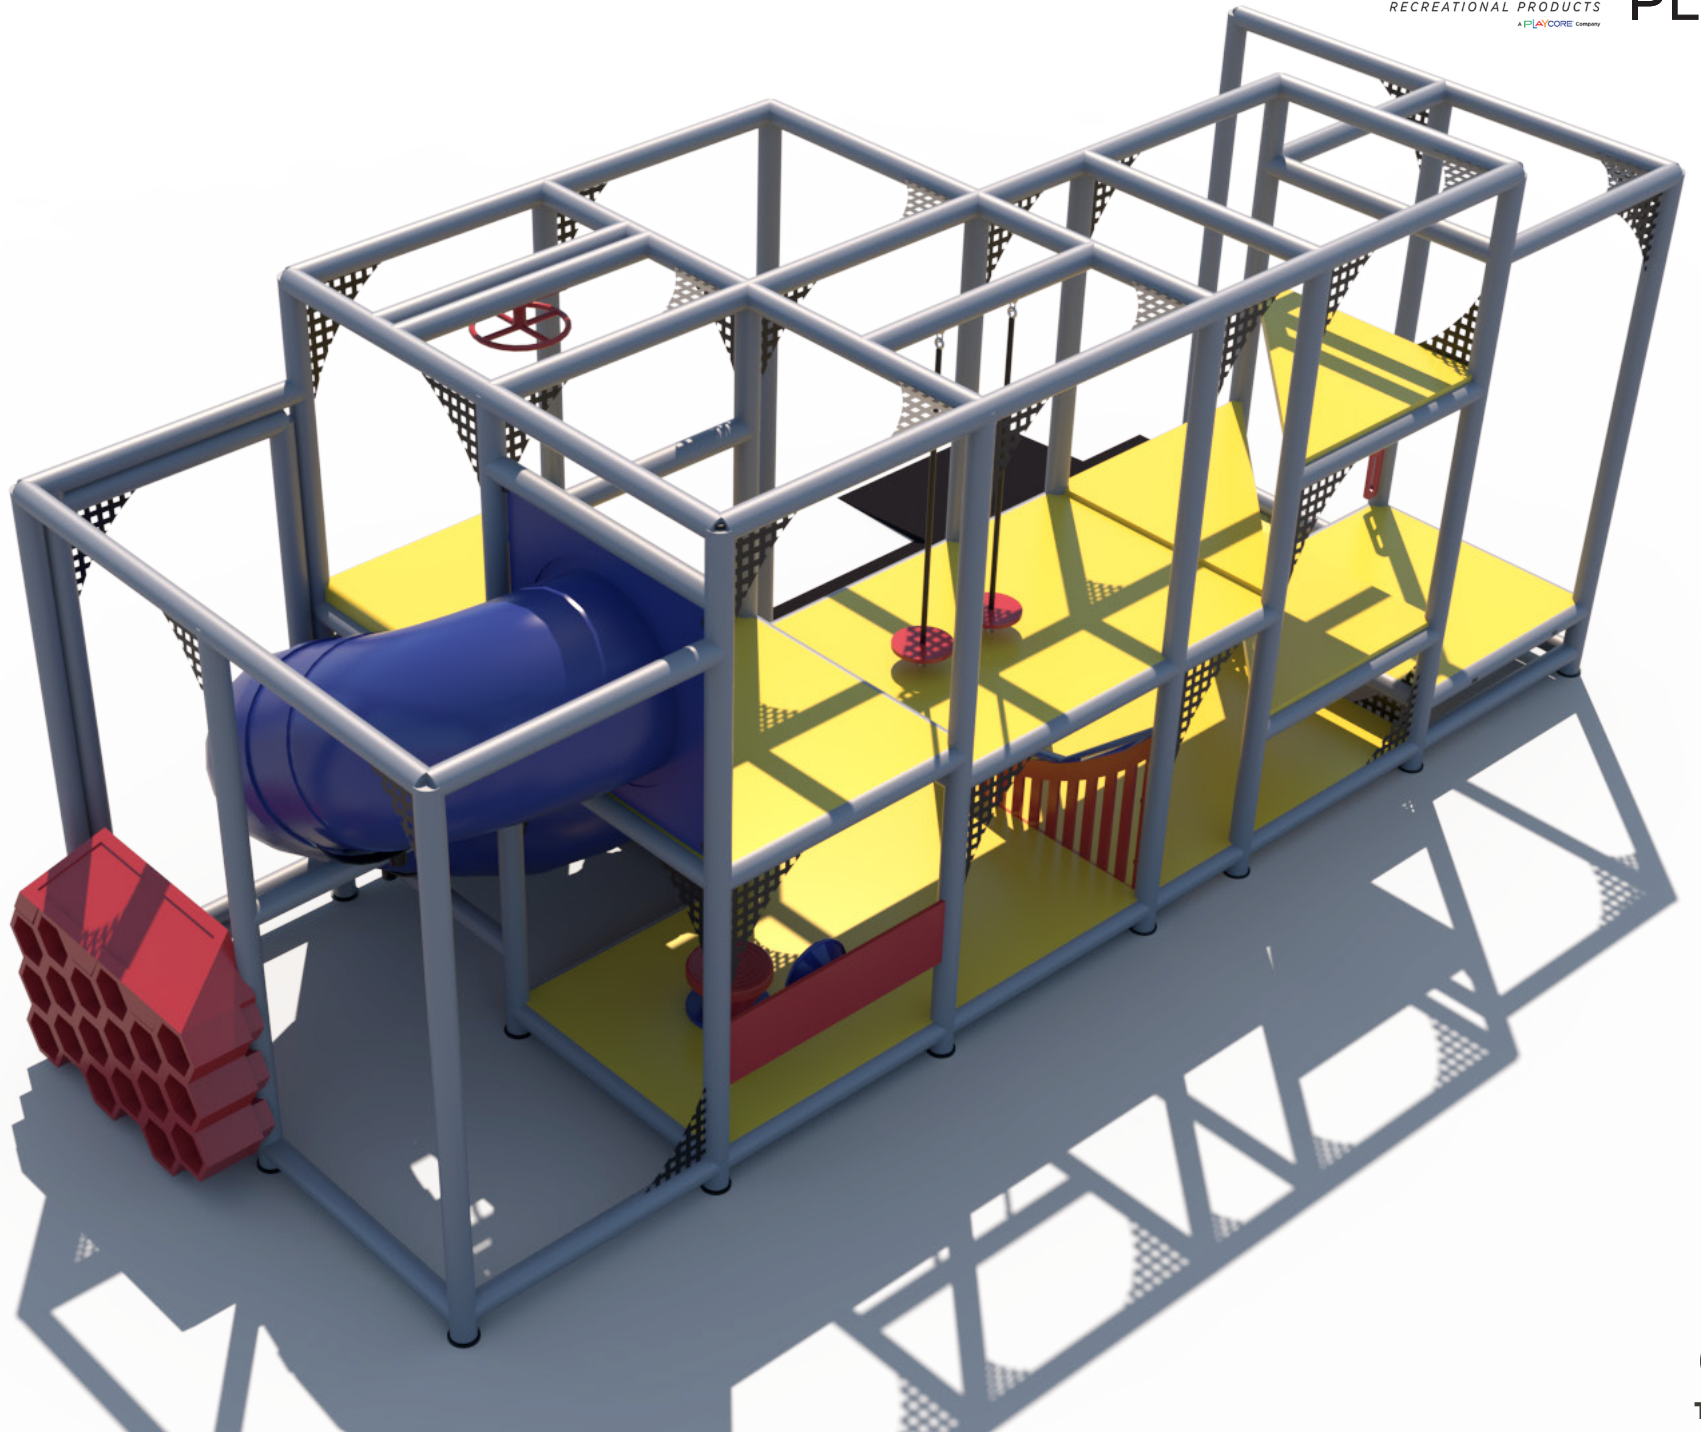

Transfer

Structure: IP23137
Series: Contained / Age: 2-12 y/o

Preliminary Concept Design

Conceptual Renderings Only. Subject to change without notice at SRP's Discretion