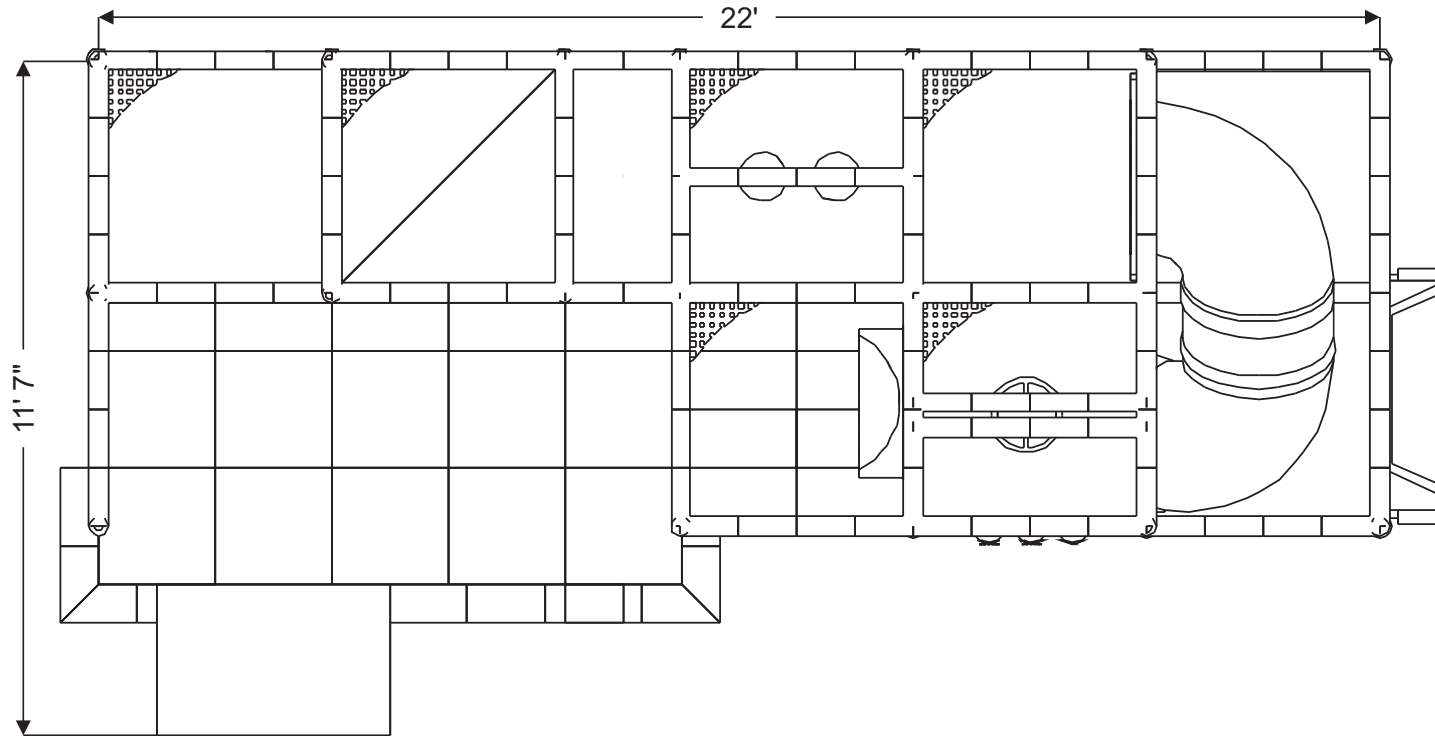

Preliminary Concept Design

Conceptual Renderings Only. Subject to change without notice at SRP's Discretion

Transfer

Structure: IP23137
Series: Contained / Age: 2-12 y/o

Preliminary Concept Design

Conceptual Renderings Only. Subject to change without notice at SRP's Discretion

Transfer

Structure: IP23137
Series: Contained / Age: 2-12 y/o

Preliminary Concept Design

Conceptual Renderings Only. Subject to change without notice at SRP's Discretion

Structure Capacity: 18

Structure: IP23137
Series: Contained / Age: 2-12 y/o