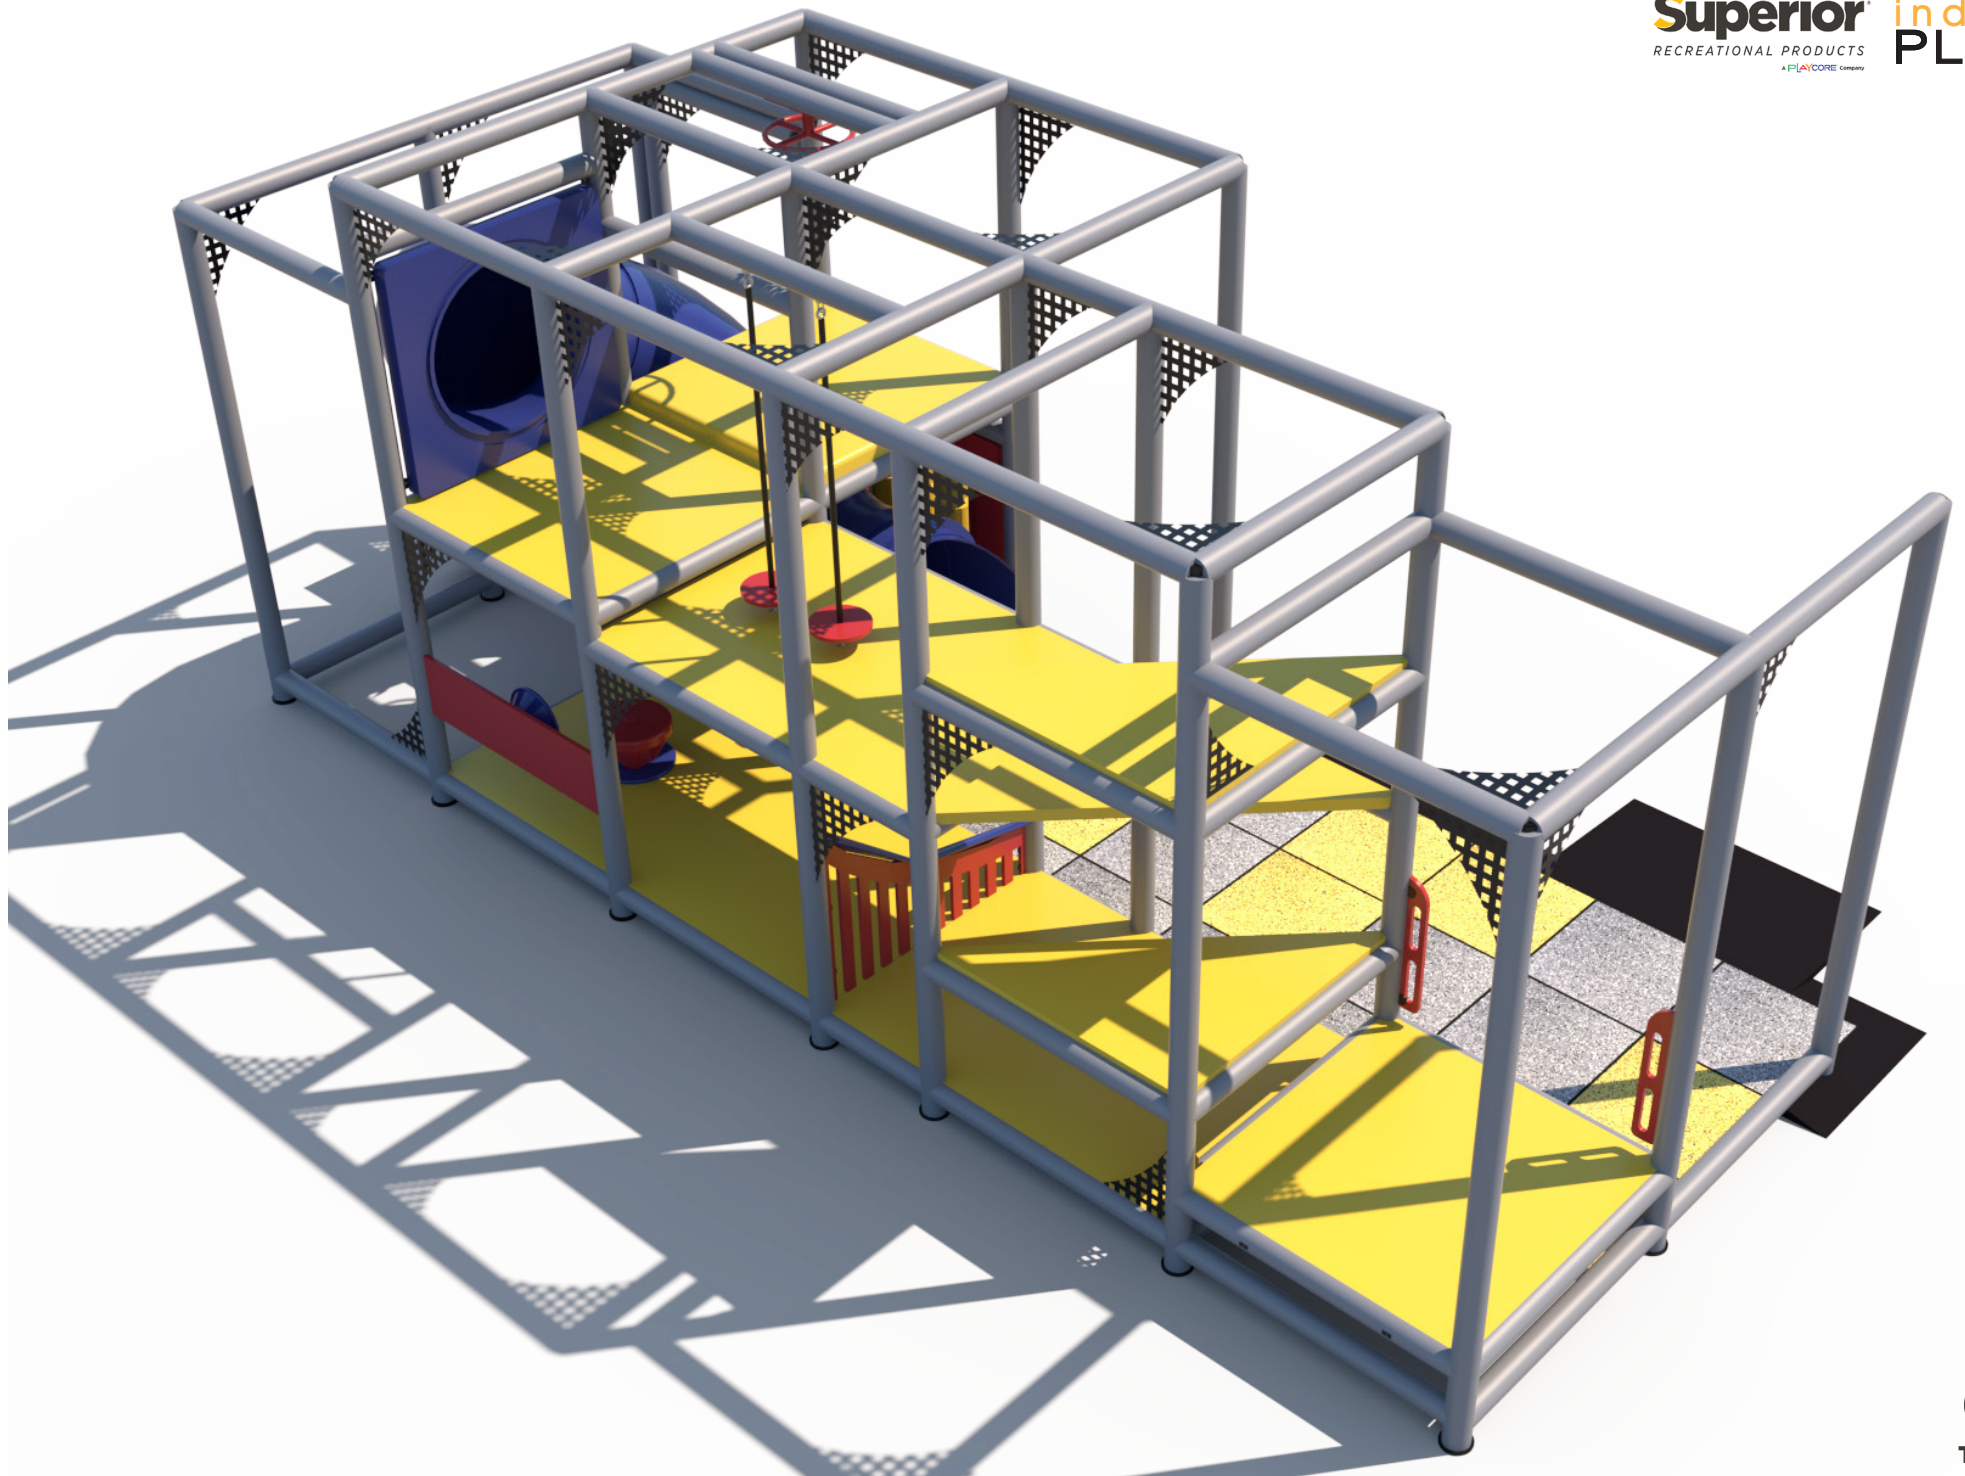

Preliminary Concept Design

Conceptual Renderings Only. Subject to change without notice at SRP's Discretion

Transfer

Structure: IP23137
Series: Contained / Age: 2-12 y/o

Preliminary Concept Design

Conceptual Renderings Only. Subject to change without notice at SRP's Discretion

Transfer

Structure: IP23137
Series: Contained / Age: 2-12 y/o

Preliminary Concept Design

Conceptual Renderings Only. Subject to change without notice at SRP's Discretion

Structure Capacity: 18

Structure: IP23137
Series: Contained / Age: 2-12 y/o

Preliminary Concept Design

Conceptual Renderings Only. Subject to change without notice at SRP's Discretion

Tic-Tac-Toe
Activity Panel
Toddler Activity

Wave Run

Sky Spinner

6' Enclosed Curved
Tube Slide

Sneaker Keeper

Twist 'N Turn Seat
with Steering Wheel

Lily Pad

4 Level
Deck Climb

Transfer

Roto Plastic:

HDPE:

Black, Red, Yellow, Blue, Green, & Tan

Metals: