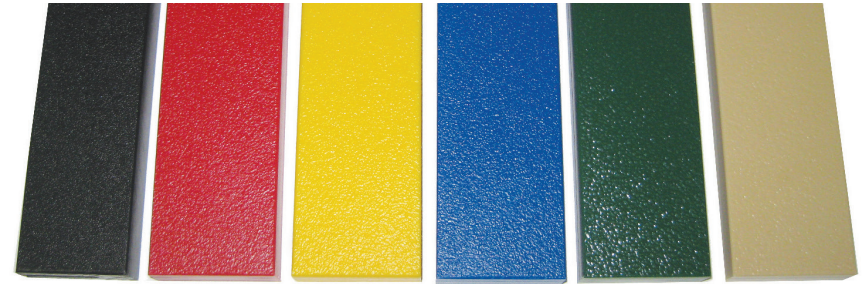

2 Level Mega

2' Tot Slide

Gyro Activity Panel  
Toddler Activity

Ball Turn Activity Panel  
Toddler Activity

**Roto Plastic:**

**HDPE:**

Black, Red, Yellow, Blue, Green, & Tan

**Metals:**

Green, Blue, Yellow, Red, Tan, Black, Silver & White

**PVC Mesh:**

Black

**Post Foam:**

Black, Gray, Blue, Purple, Green, Tan, Red, & Yellow

## BUFFING TOP

Pigmented using organic powder color coating methods that will not delaminate over time.  
Sealed with specially formulated polymer agent that bonds pigments into the rubber.