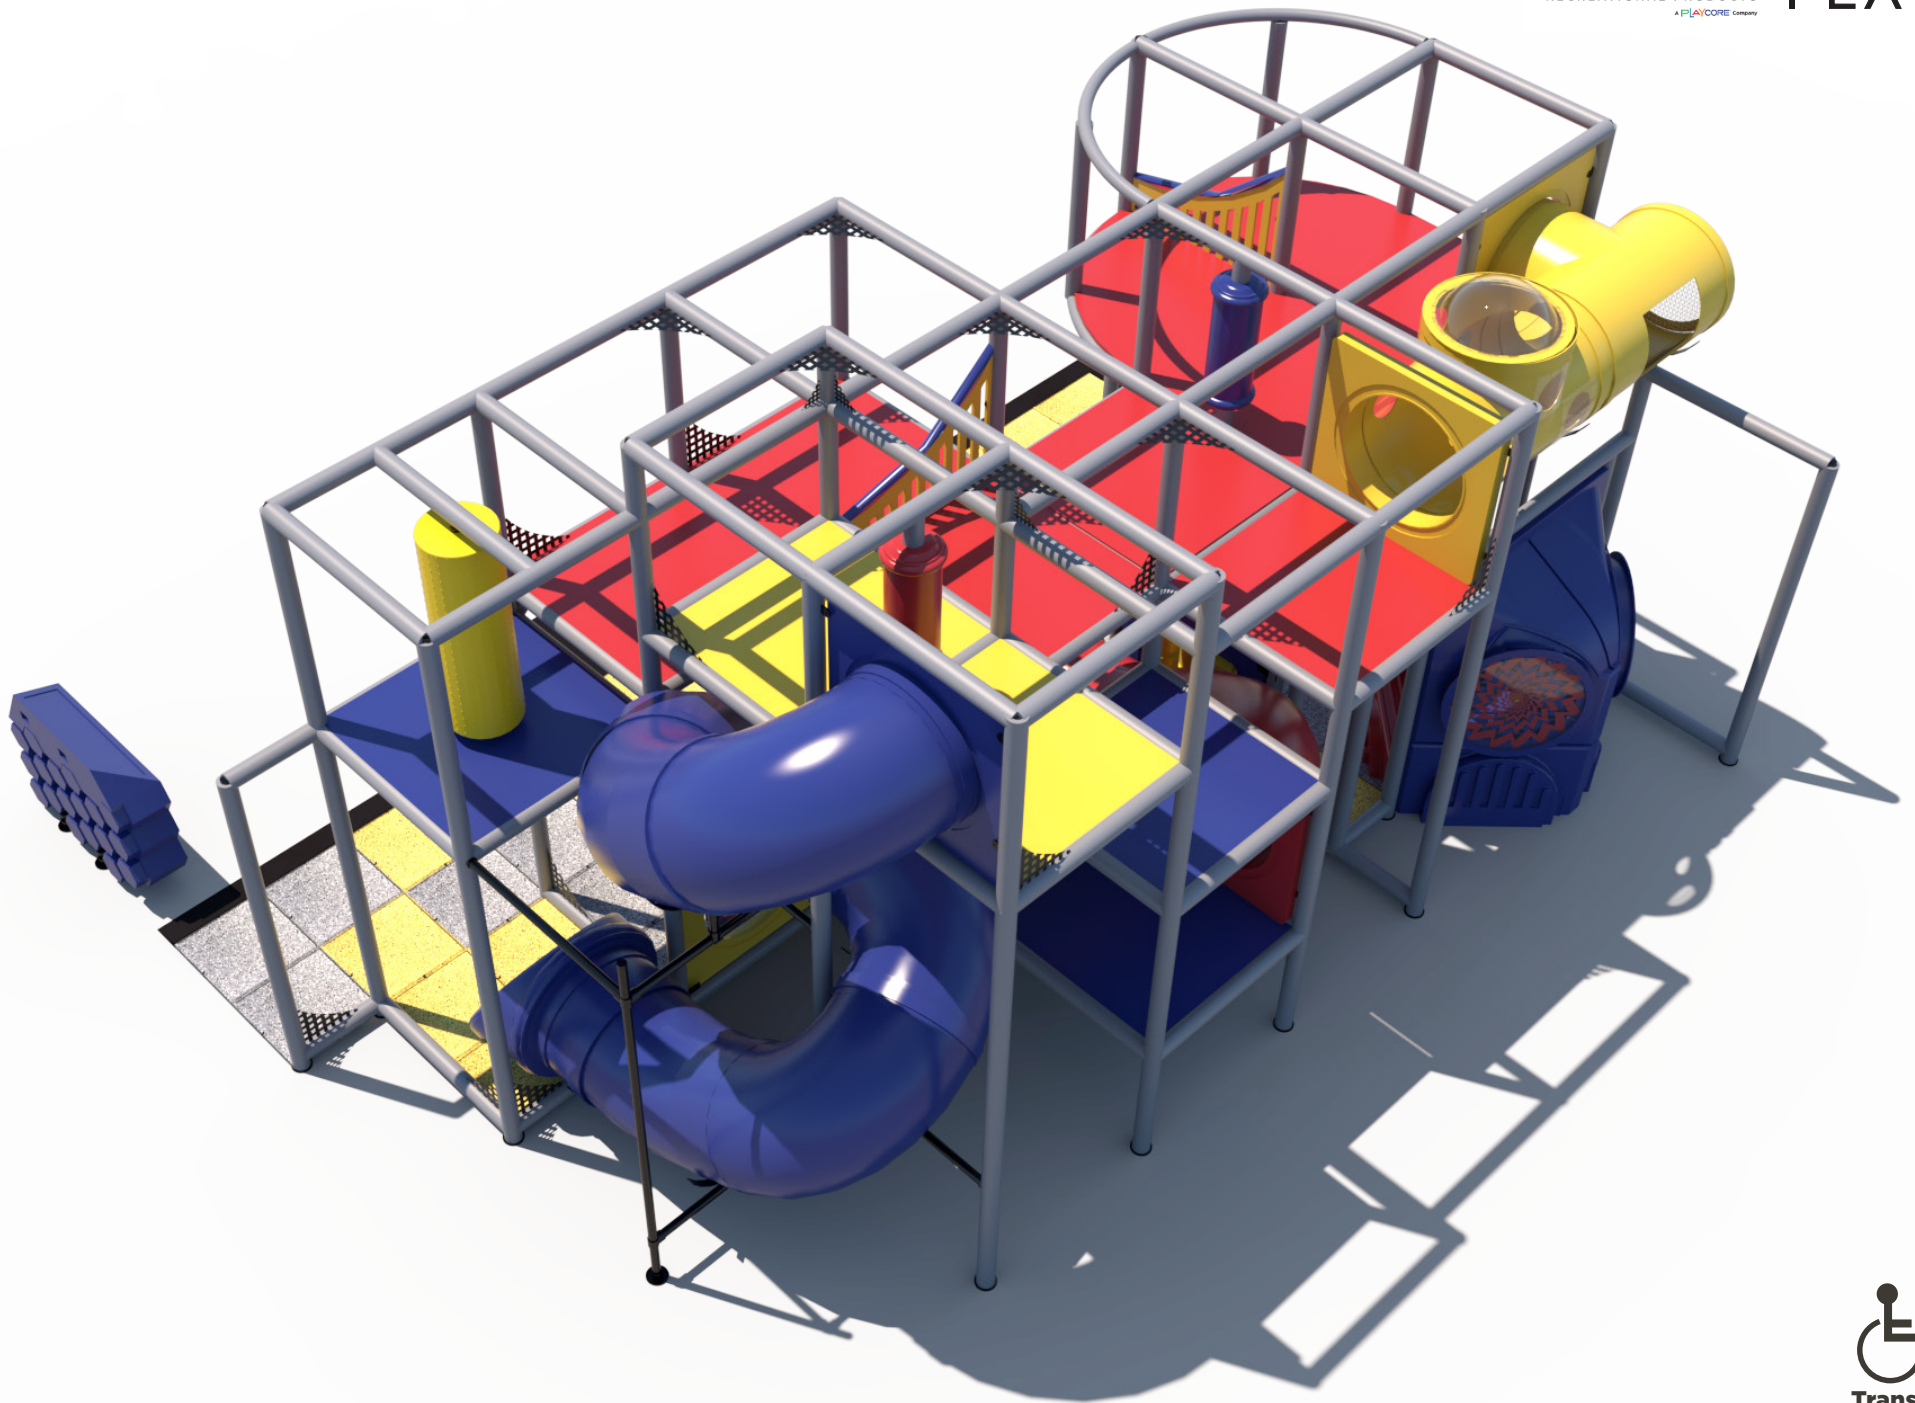

Transfer

Structure: IP23141
Series: Contained / Age: 2-12 y/o

Preliminary Concept Design

Conceptual Renderings Only. Subject to change without notice at SRP's Discretion