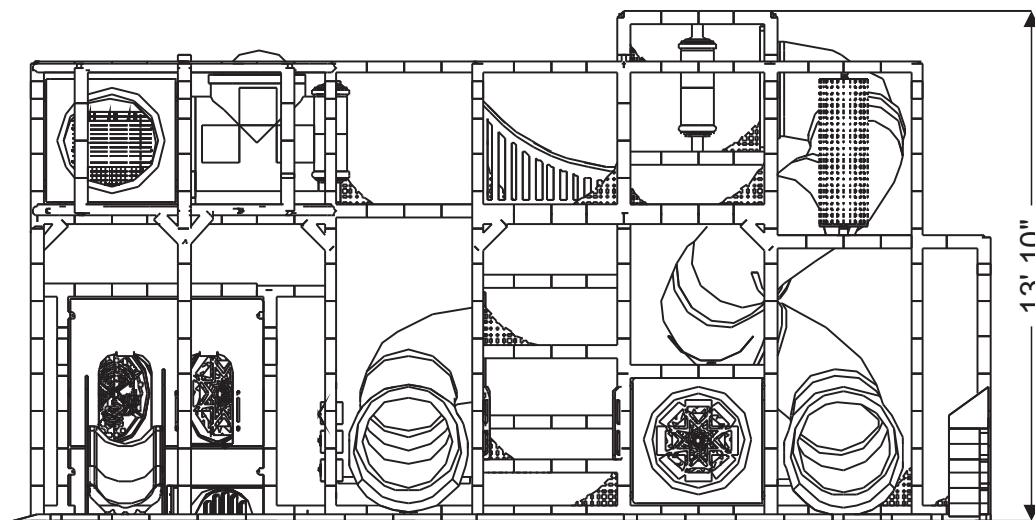

**Preliminary Concept Design**

*Conceptual Renderings Only. Subject to change without notice at SRP's Discretion*

Transfer

**Structure: IP23141**  
**Series: Contained / Age: 2-12 y/o**

**Preliminary Concept Design**

*Conceptual Renderings Only. Subject to change without notice at SRP's Discretion*

**Structure Capacity: 30**

**Structure: IP23141**  
**Series: Contained / Age: 2-12 y/o**

**Preliminary Concept Design**