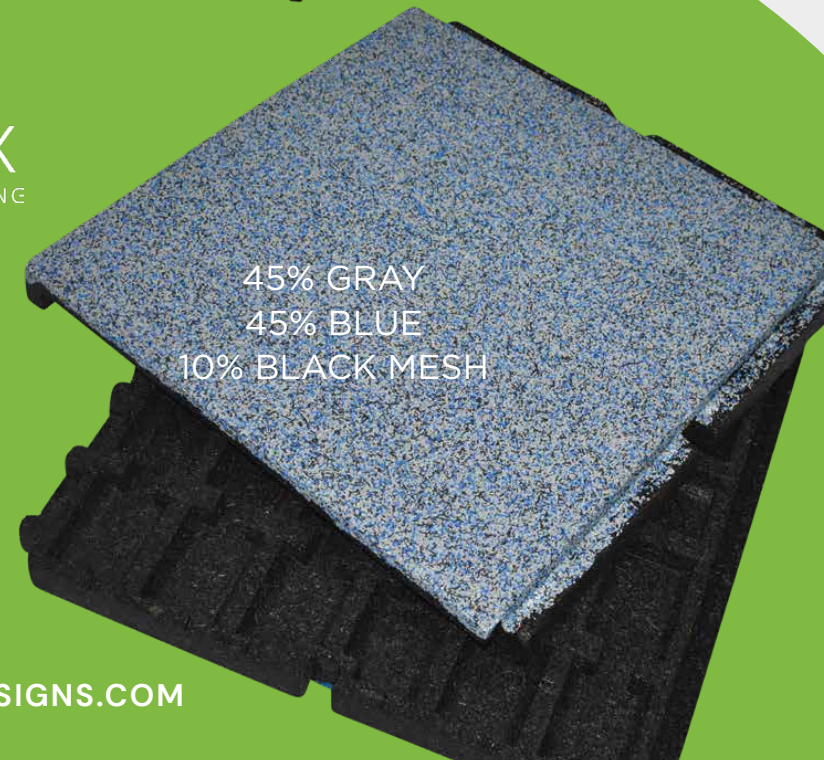

## STANDARD COLORS

BEIGE

BLUE

GREEN

RED

## PREMIUM COLORS\*

BRIGHT BLUE

DARK BLUE

DARK GREEN

PINK

LILAC

BRIGHT RED

BRIGHT GREEN

BRIGHT YELLOW

YELLOW

BRIGHT ORANGE

BEIGE BROWN

BROWN

WHITE

EGGSHELL

GRAY

MIDDLE GRAY

DARK GRAY

GEZOFLEX  
EPDM FOR SYNTHETIC FLOORING

90/10  
BLUE

50/50  
BLUE

45% GRAY  
45% BLUE  
10% BLACK MESH

*\*Premium colors subject to upcharges*