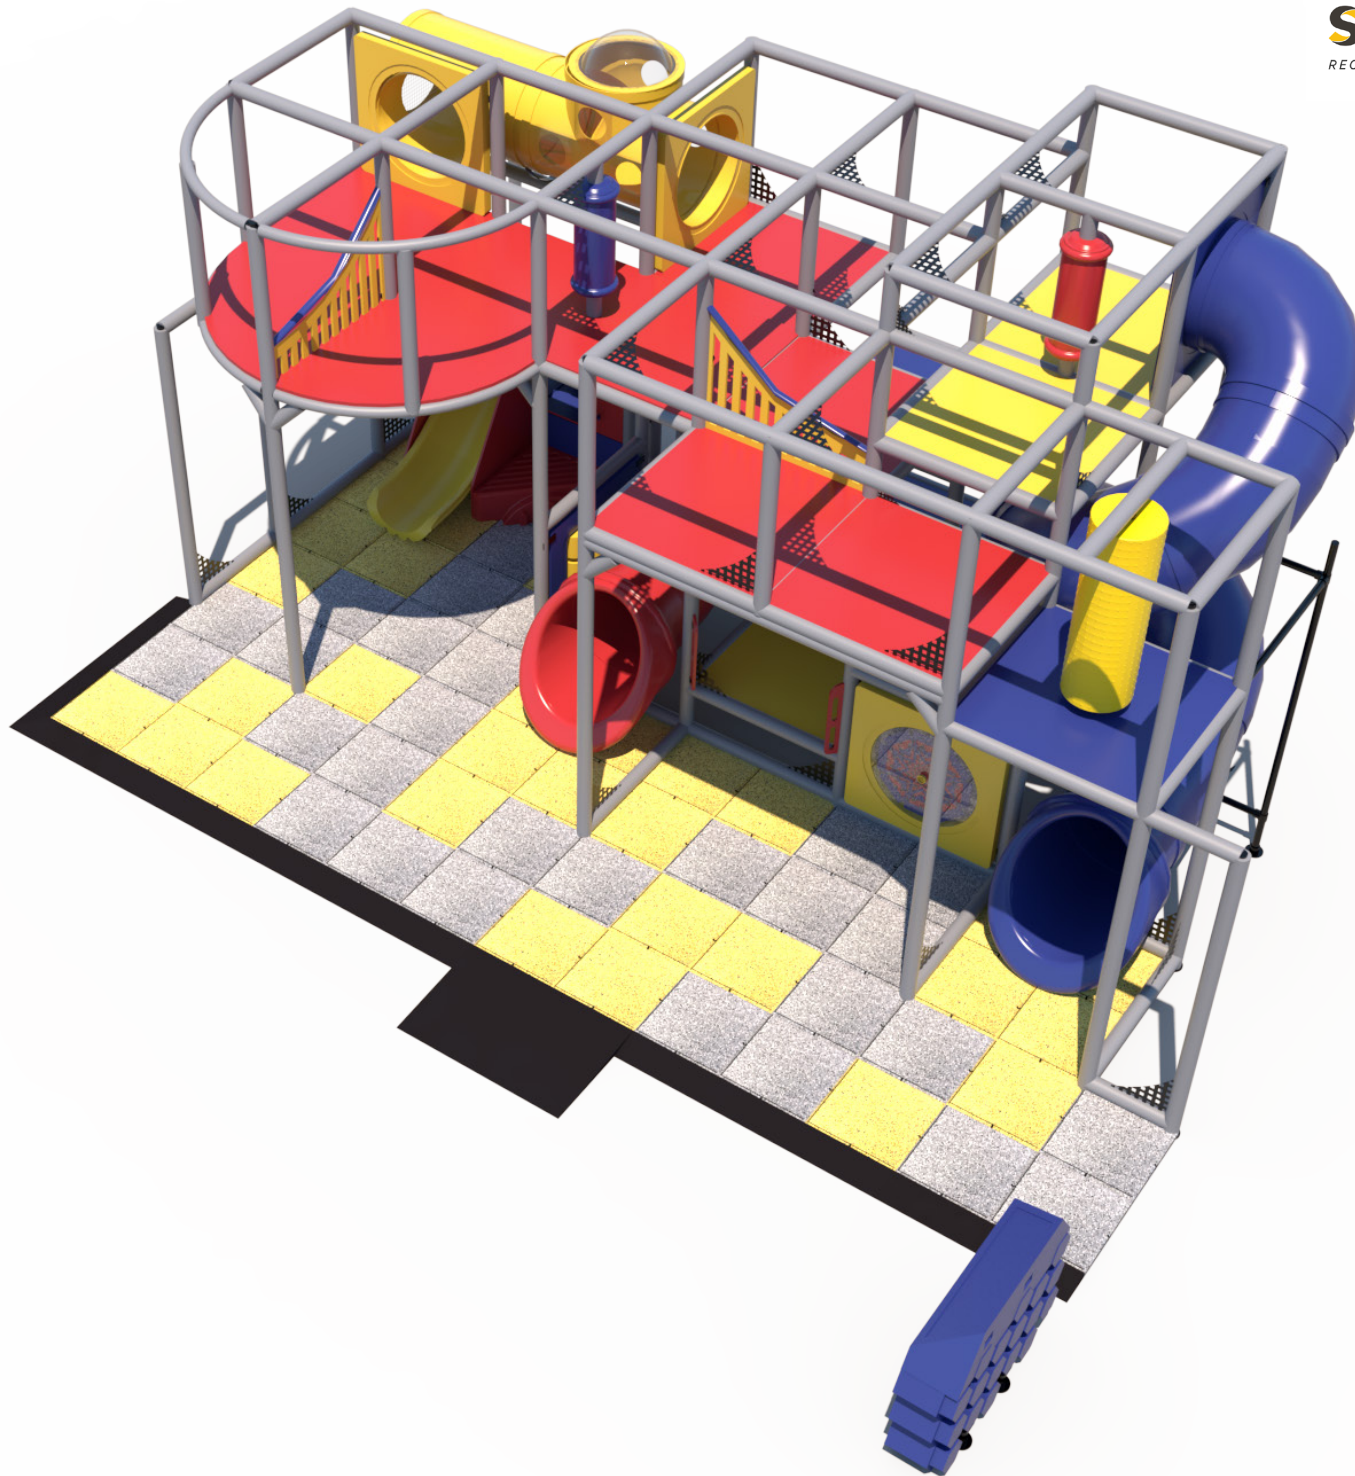

**Structure: IP23141**  
**Series: Contained / Age: 2-12 y/o**

**Preliminary Concept Design**

*Conceptual Renderings Only. Subject to change without notice at SRP's Discretion*

**Transfer**

**Structure: IP23141**  
**Series: Contained / Age: 2-12 y/o**

*Conceptual Renderings Only. Subject to change without notice at SRP's Discretion*

**Structure Capacity: 30**

**Structure: IP23141**  
**Series: Contained / Age: 2-12 y/o**

**Preliminary Concept Design**

*Conceptual Renderings Only. Subject to change without notice at SRP's Discretion*

Gyro Activity Panel  
Toddler Activity

Tic-Tac-Toe  
Activity Panel  
Toddler Activity

(2) Wave Runs

8' T-Tube Crawl Tunnel  
with Lookout Windows

2 Level Mega

2' Tot Slide

Gyro Activity Panel  
Toddler Activity

Ball Turn Activity Panel  
Toddler Activity

**Roto Plastic:**

**HDPE:**

Black, Red, Yellow, Blue, Green, & Tan

**Metals:**