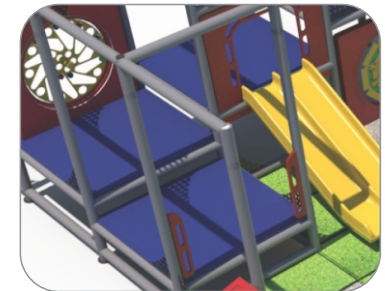

(2) Turbo Helicopters
with Steering Wheel
and Lookout Windows

T-Tube Junction
with Bubble Window

Transfer

3' Straight Crawl Tunnels with Lookout Windows

7' Straight Crawl Tunnel with Lookout Windows

9' Curved Crawl Tunnel with Lookout Windows

Front View

Back View

6' Curved T-Tube Crawl Tunnel
Toddler Activity

(3) Sneaker Keepers

32" Tot Triple Rail Slide

4' 6" Enclosed Straight Tube Slide

7' 10" Enclosed Curved Tube Slide

4 Level Square Deck Climb