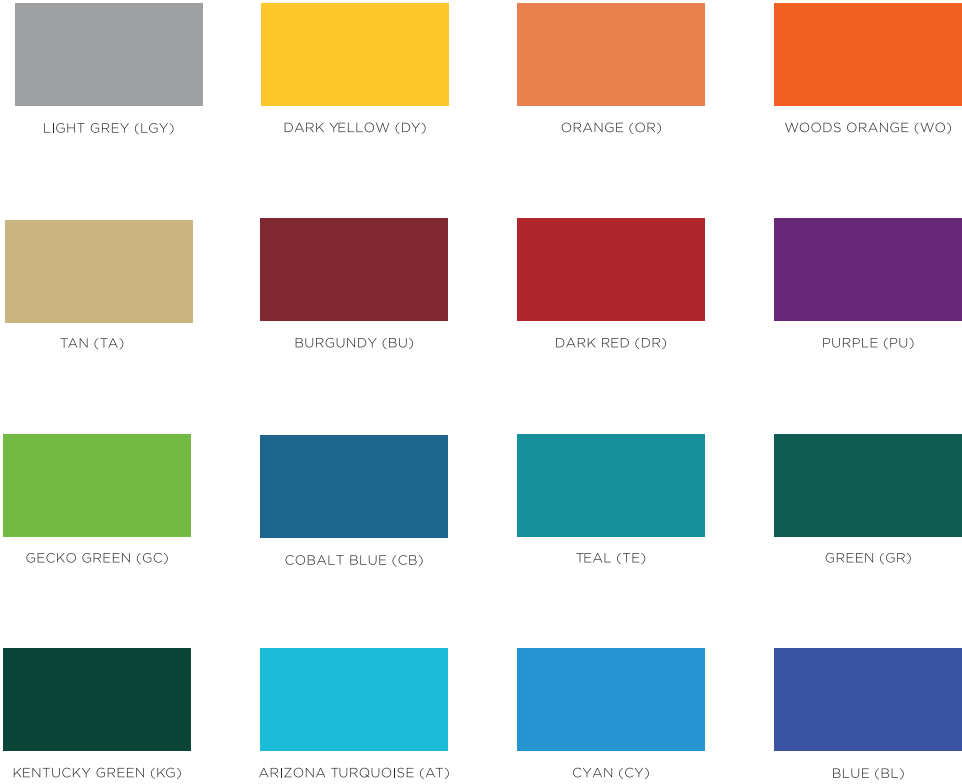

Transfer

Roto Plastic:

HDPE:

Black, Red, Yellow, Blue, Green, & Tan

Metals:

Green, Blue, Yellow, Red, Tan, Black, Silver & White

PVC Mesh:

Black

STANDARD COLORS

BEIGE

BLUE

GREEN

RED

PREMIUM COLORS*

BRIGHT BLUE

DARK BLUE

DARK GREEN

PINK

LILAC

BRIGHT RED

BRIGHT GREEN

BRIGHT YELLOW

YELLOW

BRIGHT ORANGE

BEIGE BROWN

BROWN

WHITE

EGGSHELL

GRAY

MIDDLE GRAY

DARK GRAY

GEZOFLEX
EPDM FOR SYNTHETIC FLOORING