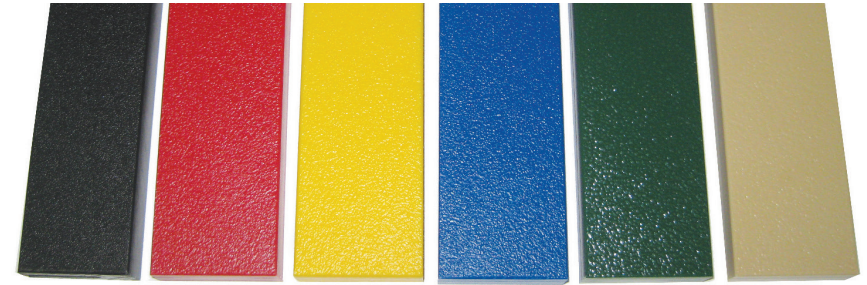

Transfer

Roto Plastic:

HDPE:

Black, Red, Yellow, Blue, Green, & Tan

Metals:

Green, Blue, Yellow, Red, Tan, Black, Silver & White

PVC Mesh:

Black

Post Foam:

Black, Gray, Blue, Purple, Green, Tan, Red, & Yellow

BUFFING TOP

Pigmented using organic powder color coating methods that will not delaminate over time.
Sealed with specially formulated polymer agent that bonds pigments into the rubber.