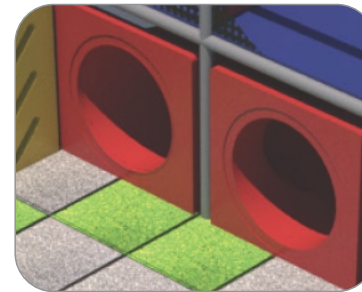

Tic-Tac-Toe
Activity Panel
Toddler Activity

Slotted Panel

(2) Sky Spinners

(2) Squeeze Plays

(2) Horizontal Vinyl
Squeeze Pads

(2) Wave Runs

(2) Corner Junctions
with Lookout Windows

(2) Junction Cubes
with Lookout Windows

(2) Turbo Helicopters
with Steering Wheel
and Lookout Windows

T-Tube Junction
with Bubble Window

Transfer

3' Straight Crawl Tunnels with Lookout Windows

7' Straight Crawl Tunnel with Lookout Windows

9' Curved Crawl Tunnel with Lookout Windows