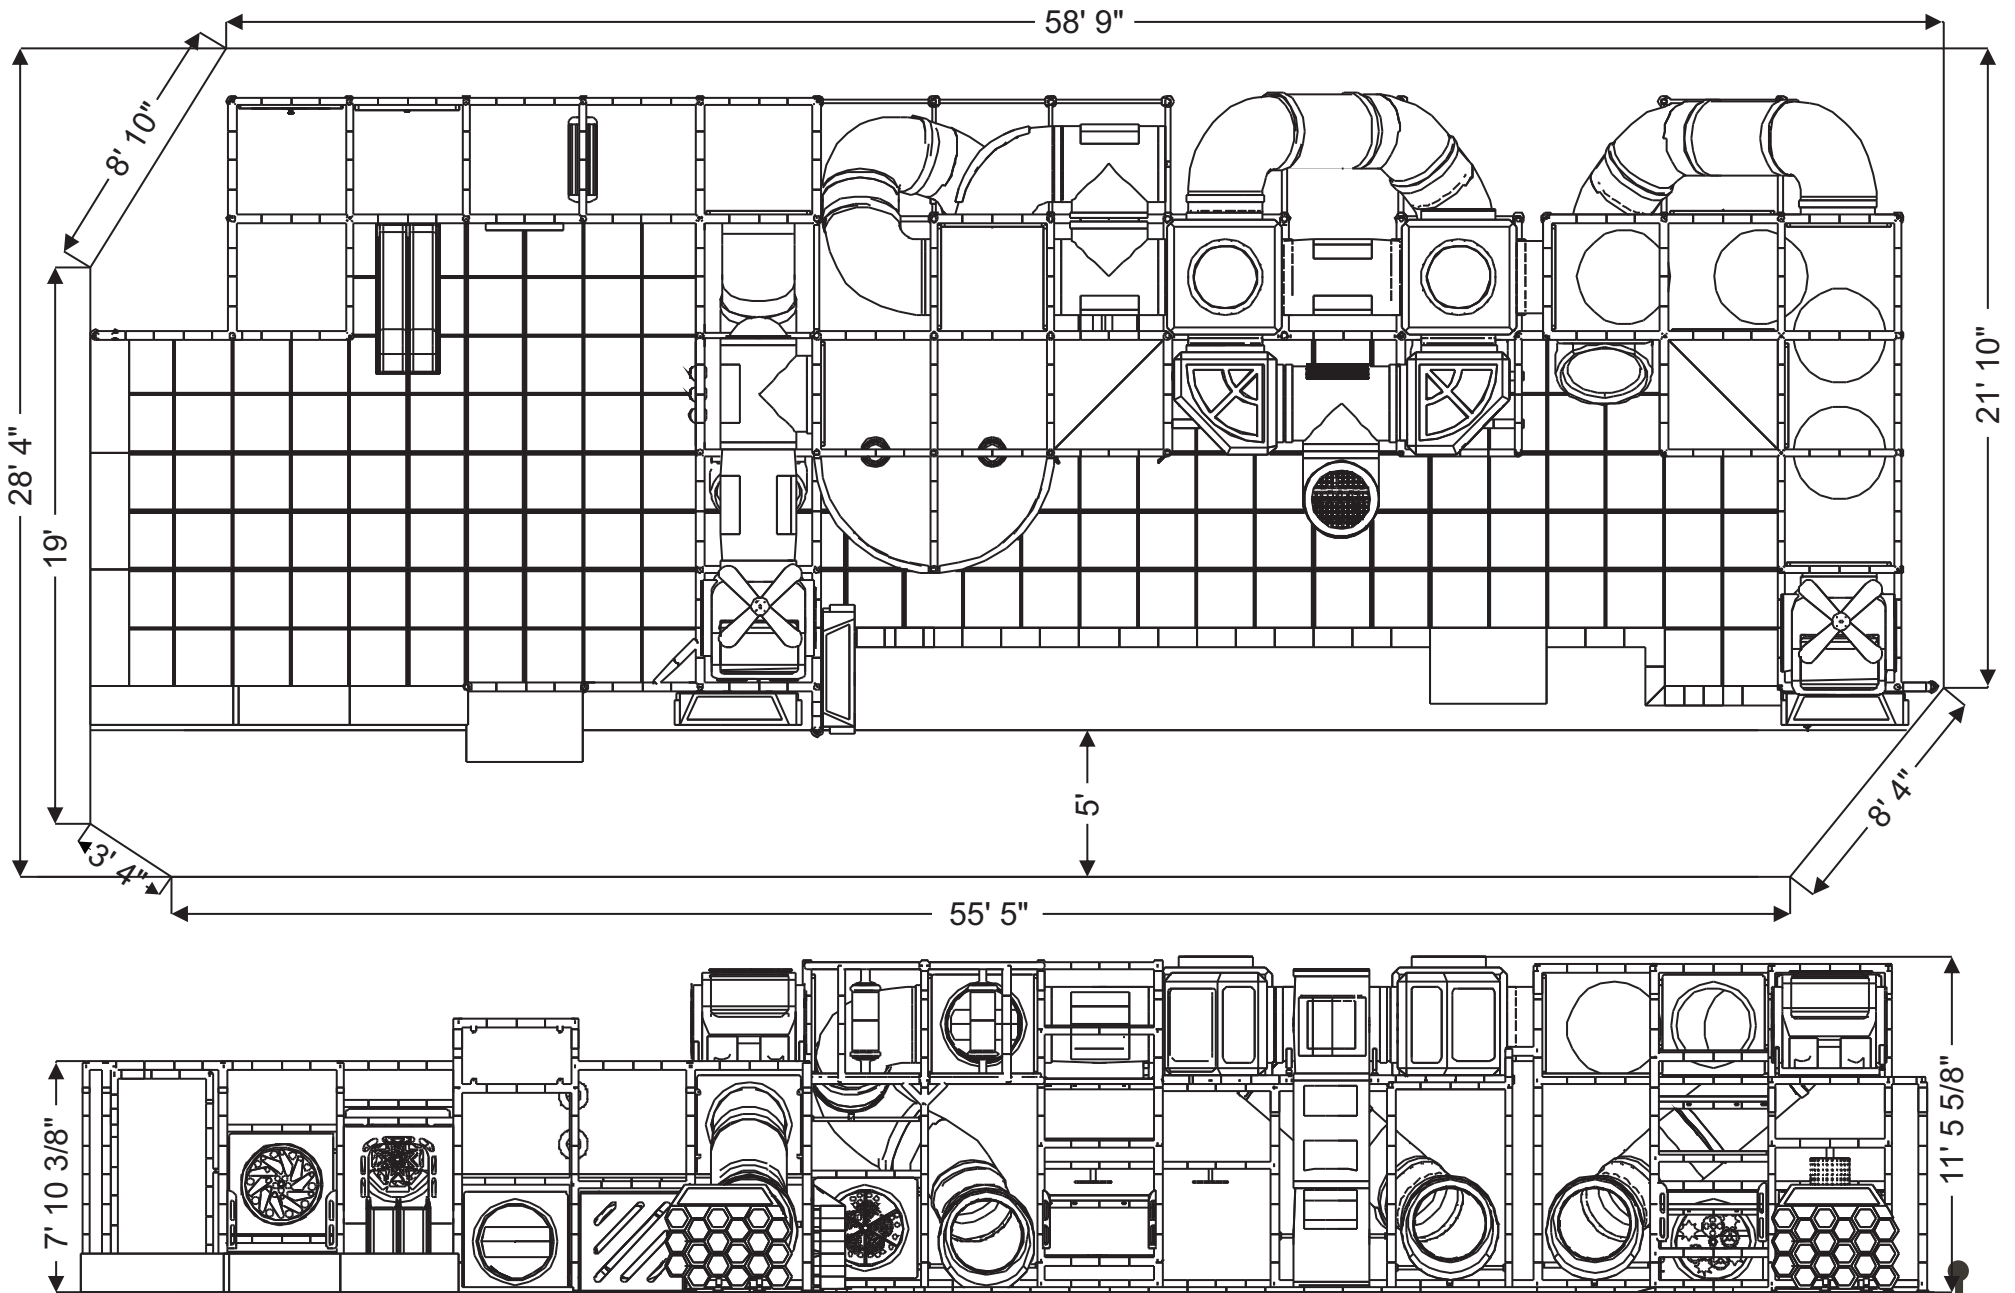

Preliminary Concept Design

Conceptual Renderings Only. Subject to change without notice at SRP's Discretion

Transfer

Structure: IP23149
Series: Contained / Age: 2-12 y/o

Preliminary Concept Design

Conceptual Renderings Only. Subject to change without notice at SRP's Discretion