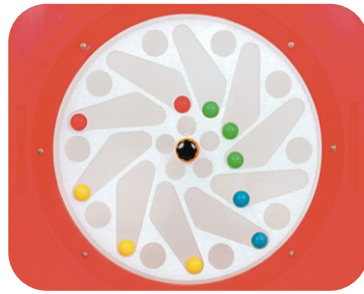

Transfer

Ball Turn Activity Panel
Toddler Activity

C-Force Activity Panel
Toddler Activity

Gears Activity Panel
Toddler Activity

Gyro Activity Panel
Toddler Activity

Pinball Activity Panel
Toddler Activity

Tic-Tac-Toe
Activity Panel
Toddler Activity

Slotted Panel

(2) Sky Spinners

(2) Squeeze Plays

(2) Horizontal Vinyl
Squeeze Pads

(2) Wave Runs

(2) Corner Junctions
with Lookout Windows

(2) Junction Cubes
with Lookout Windows