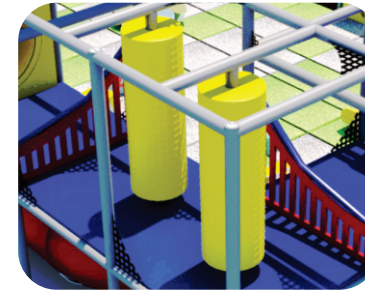

Transfer

Ball Turn Activity Panel
Toddler Activity

C-Force Activity Panel
Toddler Activity

Gears Activity Panel
Toddler Activity

Gyro Activity Panel
Toddler Activity

Pinball Activity Panel
Toddler Activity

Tic-Tac-Toe
Activity Panel
Toddler Activity

Slotted Panel

(2) Sky Spinners

(2) Squeeze Plays

(2) Horizontal Vinyl
Squeeze Pads

(2) Wave Runs

(2) Corner Junctions
with Lookout Windows

(2) Junction Cubes
with Lookout Windows