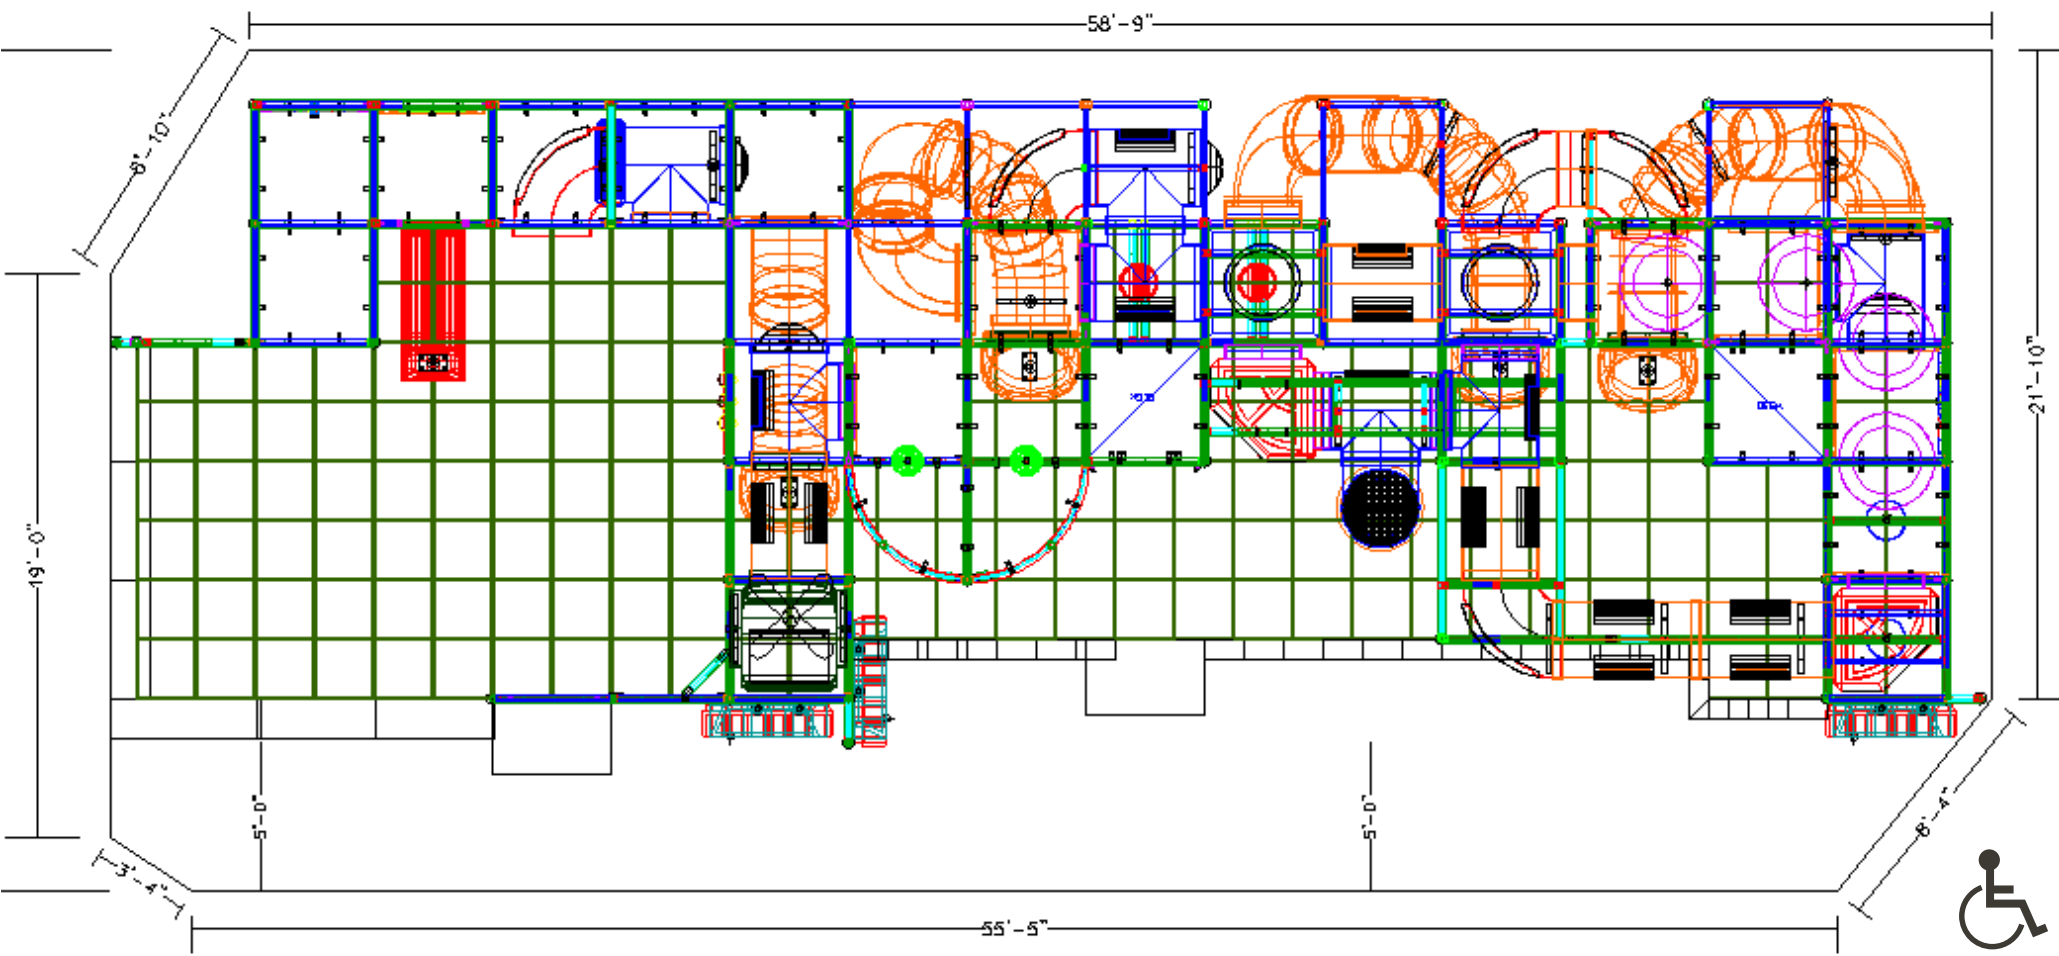

Structure: IP23153
Series: Contained / Age: 2-12 y/o

Preliminary Concept Design

Conceptual Renderings Only. Subject to change without notice at SRP's Discretion