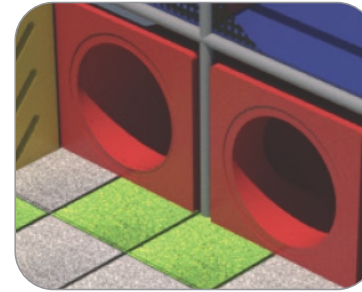

Curved Crawl Tunnel

Slotted Panel

(2) Sky Spinners

(2) Squeeze Plays

(2) Horizontal Vinyl
Squeeze Pads

(2) Wave Runs

(2) Corner Junctions
with Lookout Windows

(2) Junction Cubes
with Lookout Windows

Large 90 Degree Turn
Crawl Tunnel

T-Tube Junction
with Bubble Window

Transfer

3' Straight Crawl Tunnels with Lookout Windows

7' Straight Crawl Tunnel with Lookout Windows

9' Curved Crawl Tunnel with Lookout Windows