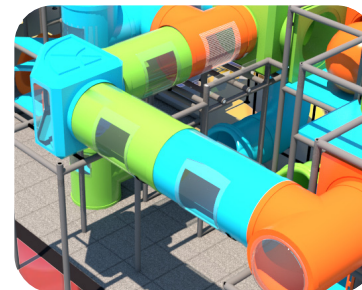

Curved Crawl Tunnel

Slotted Panel

(2) Sky Spinners

(2) Squeeze Plays

(2) Horizontal Vinyl
Squeeze Pads

(2) Wave Runs

(2) Corner Junctions
with Lookout Windows

(2) Junction Cubes
with Lookout Windows

Large 90 Degree Turn
Crawl Tunnel

T-Tube Junction
with Bubble Window

Transfer

3' Straight Crawl Tunnels with Lookout Windows

7' Straight Crawl Tunnel with Lookout Windows

9' Curved Crawl Tunnel with Lookout Windows