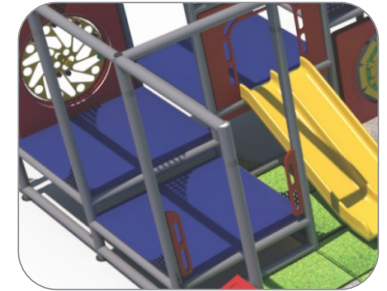

Large 90 Degree Turn
Crawl Tunnel

T-Tube Junction
with Bubble Window

Transfer

3' Straight Crawl Tunnels with Lookout Windows

7' Straight Crawl Tunnel with Lookout Windows

9' Curved Crawl Tunnel with Lookout Windows

Front View

Back View

6' Curved T-Tube Crawl Tunnel
Toddler Activity

(3) Sneaker Keepers

32" Tot Triple Rail Slide

4' 6" Enclosed Straight Tube Slide

7' 10" Enclosed Curved Tube Slide

4 Level Square Deck Climb