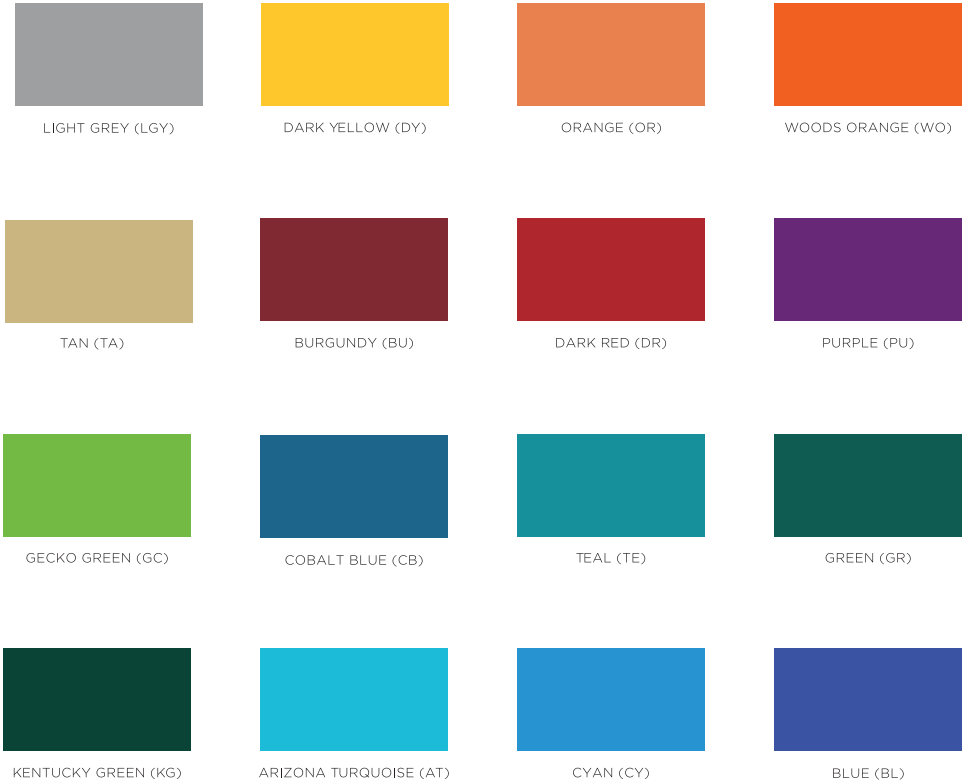

Transfer

Roto Plastic:

HDPE:

Black, Red, Yellow, Blue, Green, & Tan

Metals:

Green, Blue, Yellow, Red, Tan, Black, Silver & White

PVC Mesh:

Black

STANDARD COLORS

BEIGE

BLUE

GREEN

RED

PREMIUM COLORS*

BRIGHT BLUE

DARK BLUE

DARK GREEN

PINK

LILAC

BRIGHT RED

BRIGHT GREEN

BRIGHT YELLOW

YELLOW

BRIGHT ORANGE

90/10
BLUE

50/50
BLUE

45% GRAY
45% BLUE
10% BLACK MESH

**Premium colors subject to upcharges*