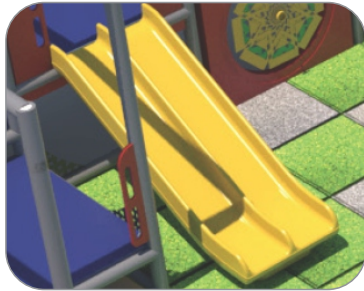

Front View

Back View

6' Curved T-Tube Crawl Tunnel
Toddler Activity

(3) Sneaker Keepers

32" Tot Triple Rail Slide

4' 6" Enclosed Straight Tube Slide

7' 10" Enclosed Curved Tube Slide

4 Level Square Deck Climb