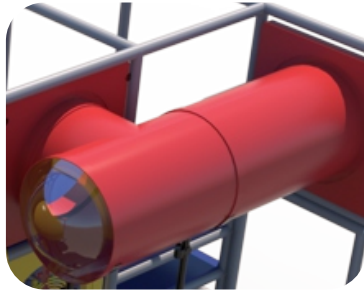

Large 90 Degree Turn
Crawl Tunnel

T-Tube Junction
with Bubble Window

Transfer

3' Straight Crawl Tunnels with Lookout Windows

7' Straight Crawl Tunnel with Lookout Windows

9' Curved Crawl Tunnel with Lookout Windows