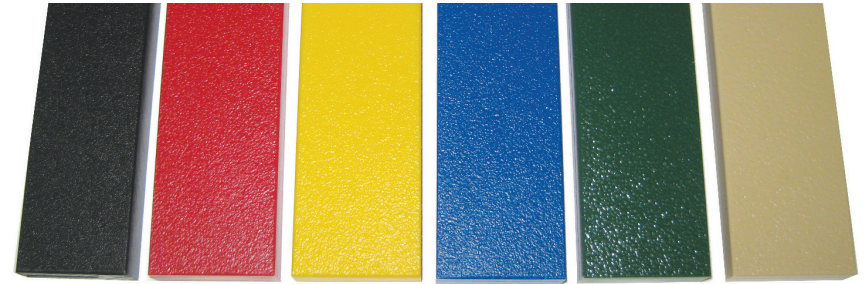

Transfer

Roto Plastic:

HDPE:

Black, Red, Yellow, Blue, Green, & Tan

Metals:

Green, Blue, Yellow, Red, Tan, Black, Silver & White

PVC Mesh:

Black

Post Foam:

Black, Gray, Blue, Purple, Green, Tan, Red, & Yellow

BUFFING TOP

Pigmented using organic powder color coating methods that will not delaminate over time.
Sealed with specially formulated polymer agent that bonds pigments into the rubber.