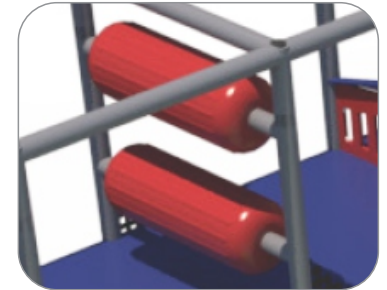

Curved Crawl Tunnel

Slotted Panel

(2) Sky Spinners

(2) Squeeze Plays

(2) Horizontal Vinyl
Squeeze Pads

(2) Wave Runs

(2) Corner Junctions
with Lookout Windows

(2) Junction Cubes
with Lookout Windows

Large 90 Degree Turn
Crawl Tunnel

T-Tube Junction
with Bubble Window

Transfer

3' Straight Crawl Tunnels with Lookout Windows

7' Straight Crawl Tunnel with Lookout Windows

9' Curved Crawl Tunnel with Lookout Windows