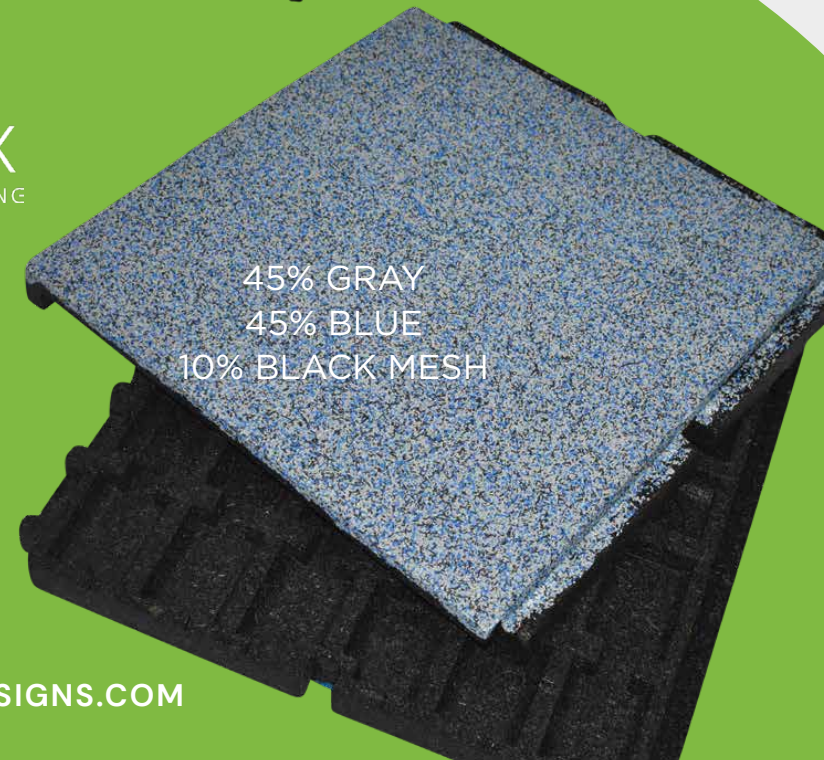

STANDARD COLORS

BEIGE

BLUE

GREEN

RED

PREMIUM COLORS*

BRIGHT BLUE

DARK BLUE

DARK GREEN

PINK

LILAC

BRIGHT RED

BRIGHT GREEN

BRIGHT YELLOW

YELLOW

BRIGHT ORANGE

BEIGE BROWN

BROWN

WHITE

EGGSHELL

GRAY

MIDDLE GRAY

DARK GRAY

GEZOFLEX
EPDM FOR SYNTHETIC FLOORING

90/10
BLUE

50/50
BLUE

45% GRAY
45% BLUE
10% BLACK MESH

**Premium colors subject to upcharges*