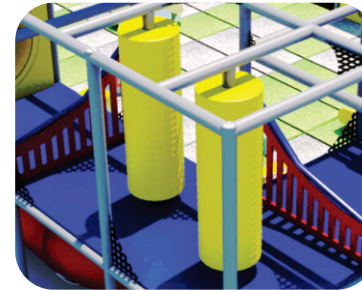

Curved Crawl Tunnel

Slotted Panel

(2) Sky Spinners

(2) Squeeze Plays

(2) Horizontal Vinyl
Squeeze Pads

(2) Wave Runs

(2) Corner Junctions
with Lookout Windows

(2) Junction Cubes
with Lookout Windows

Large 90 Degree Turn
Crawl Tunnel

T-Tube Junction
with Bubble Window

Transfer

3' Straight Crawl Tunnels with Lookout Windows

7' Straight Crawl Tunnel with Lookout Windows

9' Curved Crawl Tunnel with Lookout Windows