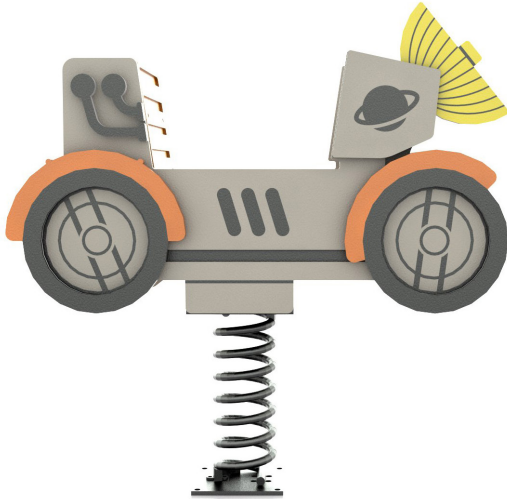

Moon Buggy

Age Range: 6-23 Months, 2-5 Years

Use Zone: 17' x 17'

Capacity: 1 or 2 Children

1 Seat Moon Buggy
TFS0036XX

2 Seat Moon Buggy
TFS0031XX

DESCRIPTION

Children ages 6-23 months and 2-5 years will be over the moon with our Moon Buggy themed spring rider. Our 1 seat Moon Buggy is ideal for children ages 6-23 months as this option features a sit-in style seat. Available in two capacity options, this spring rider features sturdy powder coated metal springs and themed HDPE panel elements.

QUICK REFERENCE

Mounting Type: In Ground
Color Scheme: As Shown
Material Type: HDPE Panel and Powder Coated Steel Springs