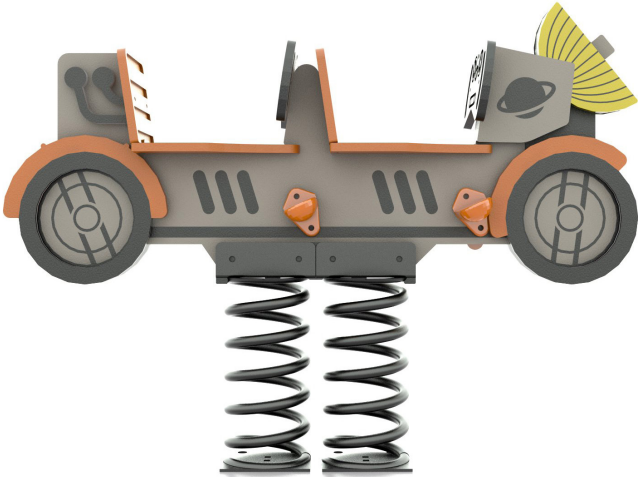

Moon Buggy

Age Range: 6-23 Months, 2-5 Years

Use Zone: 17' x 17'

Capacity: 1 or 2 Children

1 Seat Moon Buggy
TFS0036XX

2 Seat Moon Buggy
TFS0031XX

DESCRIPTION

Children ages 6-23 months and 2-5 years will be over the moon with our Moon Buggy themed spring rider. Our 1 seat Moon Buggy is ideal for children ages 6-23 months as this option features a sit-in style seat. Available in two capacity options, this spring rider features sturdy powder coated metal springs and themed HDPE panel elements.

QUICK REFERENCE

Mounting Type: In Ground
Color Scheme: As Shown
Material Type: HDPE Panel and Powder Coated Steel Springs