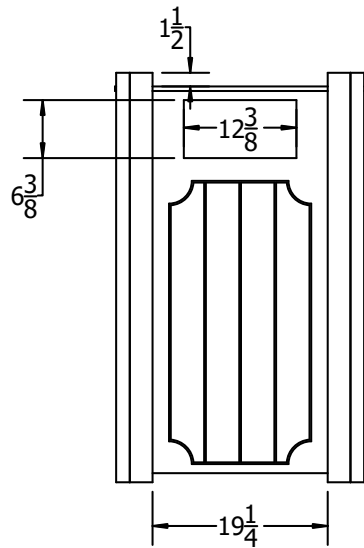

TOP VIEW

3D ISOMETRIC VIEW

FRONT VIEW

SIDE VIEW

ROUTED DECORATIVE PATTERN

INSERT COLOR CODE IN PRODUCT NUMBER
CEDAR= CED, GRAY= GRA, GREEN= GRE,

EXAMPLE: CEDAR 32 GAL. RIDGEVIEW
TRASH RECEPTACLE=
PB 32RID**CED**