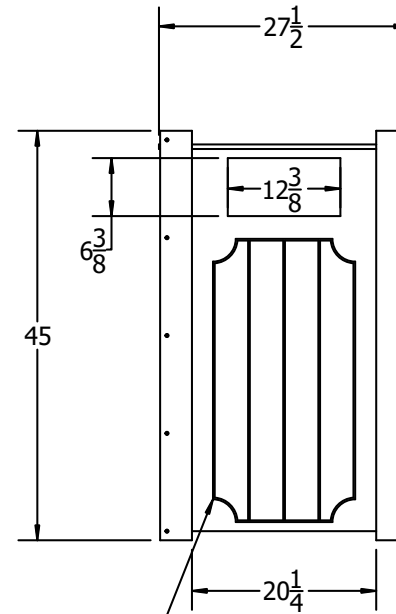

TOP VIEW

3D ISOMETRIC VIEW

FRONT VIEW

SIDE VIEW

ROUTED DECORATIVE PATTERN

INSERT COLOR CODE IN PRODUCT NUMBER
CEDAR= CED, GRAY= GRA, GREEN= GRE,

EXAMPLE: CEDAR 32 GAL. RIDGEVIEW
TRASH RECEPTACLE=
PB 32RID**CED**