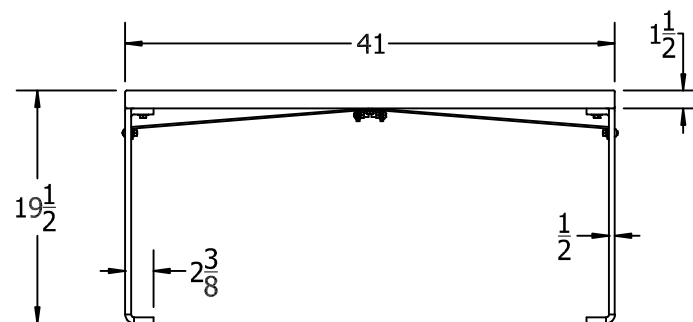

TOP VIEW

3D ISOMETRIC VIEW

SIDE VIEW

FRONT VIEW

42 in. Plaza Table/Bench Spec Sheet

©COPYRIGHT 2013-2033

THIS COPYRIGHTED MATERIAL IS THE PROPERTY OF FROG FURNISHINGS AND SHALL NOT BE REPRODUCED, PUBLISHED OR DISCLOSED TO OTHERS WITHOUT AUTHORIZATION AND CANNOT BE USED IN ANY WAY AGAINST OR DETRIMENTAL TO JAYHAWK PLASTICS INC. OLATHE, KANSAS USA

INSERT COLOR CODE IN PRODUCT NUMBER
CEDAR= CED, GRAY= GRA, GREEN= GRE,
REDWOOD= RDW

INSERT FRAME COLOR CODE IN PRODUCT NUMBER
SILVER FRAME=SF

EXAMPLE: 42 in. GRAY PLAZA TABLE/BENCH WITH
SILVER FRAME= PB 42PLZTBGRASF