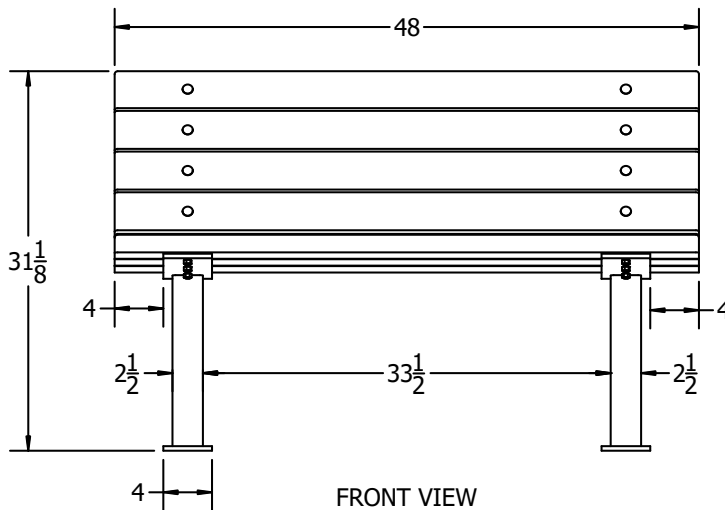

TOP VIEW

FRONT VIEW

3D ISOMETRIC VIEW

SIDE VIEW

INSERT COLOR CODE IN PRODUCT NUMBER
 CEDAR= CED, GRAY= GRA, GREEN= GRE, BLACK= BLA,
 BLUE= BLU, BROWN=BRO, RED= RED, WHITE=WHI

EXAMPLE: CEDAR CONTOUR 4 FT. BENCH =
 PB 4**CED**BFCO