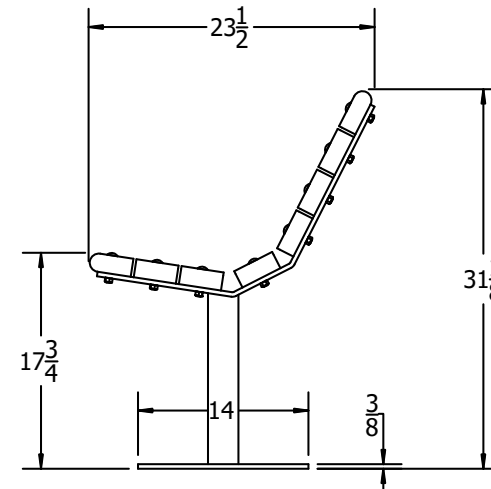

TOP VIEW

FRONT VIEW

3D ISOMETRIC VIEW

SIDE VIEW

INSERT COLOR CODE IN PRODUCT NUMBER
 CEDAR= CED, GRAY= GRA, GREEN= GRE, BLACK= BLA,
 BLUE= BLU, BROWN=BRO, RED= RED, WHITE=WHI

EXAMPLE: CEDAR CONTOUR 4 FT. BENCH =
 PB 4**CED**BFCO

4 ft. Contour Bench Specification Drawing

COPYRIGHT 2013-2033

THIS COPYRIGHTED MATERIAL IS THE PROPERTY OF FROG FURNISHINGS AND SHALL NOT BE REPRODUCED, PUBLISHED OR DISCLOSED TO OTHERS WITHOUT AUTHORIZATION AND CANNOT BE USED IN ANY WAY AGAINST OR DETRIMENTAL TO JAYHAWK PLASTICS INC. OLATHE, KANSAS USA