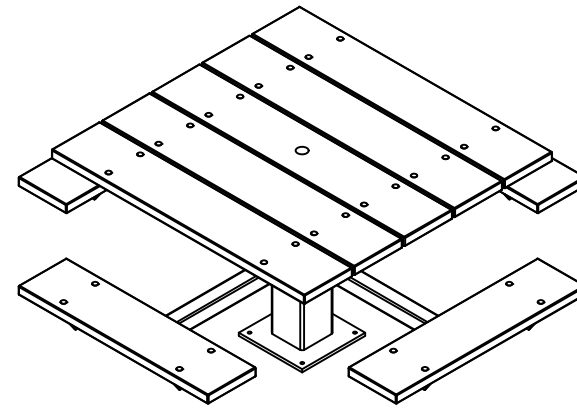

TOP VIEW

3D ISOMETRIC VIEW

FRONT/SIDE VIEW

INSERT COLOR CODE IN PRODUCT NUMBER  
 BLUE= BLU, CEDAR= CED, GRAY= GRA, GREEN= GRE,  
 RED= RED, BLACK= BLA, BROWN=BRO, WHITE=WHI

EXAMPLE: 4FT. CEDAR T-TABLE WITH BLACK FRAME =  
 PB 4**CED**BFSPIC