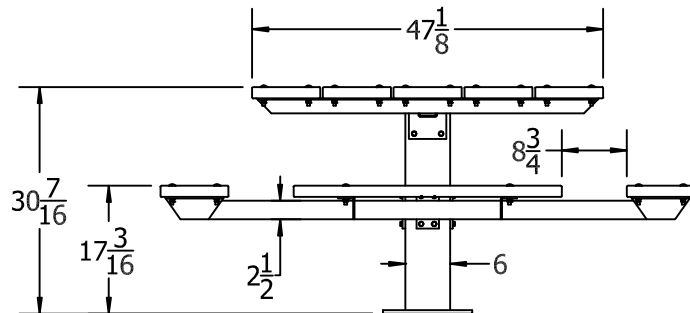

TOP VIEW

3D ISOMETRIC VIEW

FRONT/SIDE VIEW

INSERT COLOR CODE IN PRODUCT NUMBER  
 BLUE= BLU, CEDAR= CED, GRAY= GRA, GREEN= GRE,  
 RED= RED, BLACK= BLA, BROWN=BRO, WHITE=WHI

EXAMPLE: 4FT. CEDAR T-TABLE WITH BLACK FRAME =  
 PB 4**CED**BFSPIC