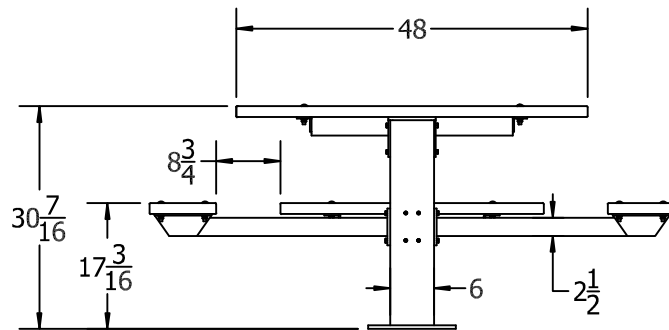

TOP VIEW

FRONT VIEW

3D ISOMETRIC VIEW

INSERT COLOR CODE IN PRODUCT NUMBER
 BLUE= BLU, CEDAR= CED, GRAY= GRA, GREEN= GRE,
 RED= RED, BLACK= BLA, BROWN=BRO, WHITE=WHI

EXAMPLE: 4FT CEDAR ADA T-TABLE BLACK FRAME =
 PB 4**CED**BFSPICADA