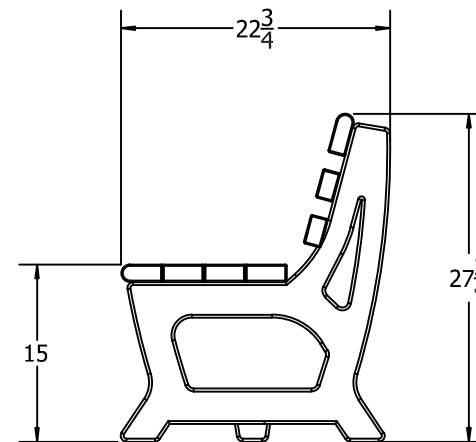

TOP VIEW

FRONT VIEW

3D ISOMETRIC VIEW

SIDE VIEW

- CED
- GRA
- GRE
- STANDARD COLORS**
- BRO
- OPTIONAL COLORS**

INSERT COLOR CODE IN PRODUCT NUMBER
 CEDAR= CED, GRAY= GRA, GREEN= GREEN, BROWN=BRO

EXAMPLE: BROWN BROOKLYN 4 FT. BENCH =
 PB 4BROBROOK