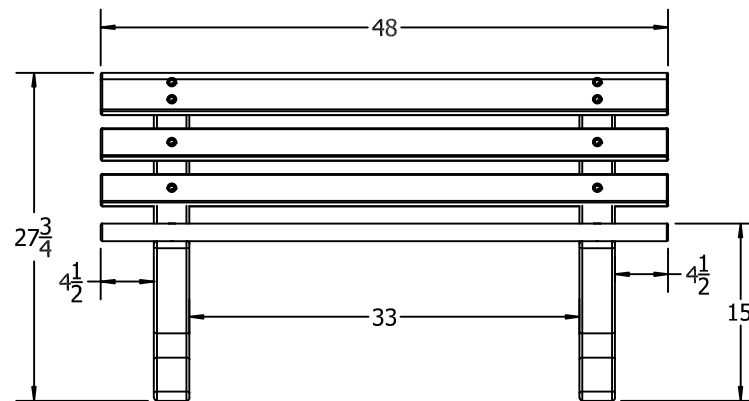

TOP VIEW

FRONT VIEW

3D ISOMETRIC VIEW

SIDE VIEW

- CED
- GRA
- GRE
- STANDARD COLORS**
- BRO
- OPTIONAL COLORS**

INSERT COLOR CODE IN PRODUCT NUMBER
 CEDAR= CED, GRAY= GRA, GREEN= GREEN, BROWN=BRO

EXAMPLE: BROWN BROOKLYN 4 FT. BENCH =
 PB 4BROBROOK