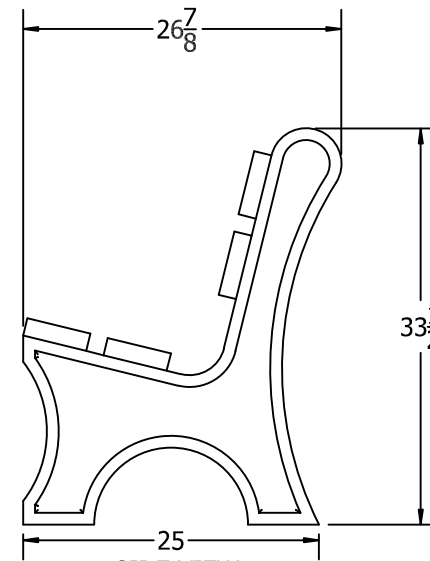

TOP VIEW

FRONT VIEW

3D ISOMETRIC VIEW

SIDE VIEW

STANDARD COLORS

OPTIONAL COLORS

INSERT COLOR CODE IN PRODUCT NUMBER
 CEDAR= CED, GRAY= GRA, GREEN= GRE,
 BLACK= BLA, WHITE=WHI

EXAMPLE: GRAY COLONIAL 4 FT. BENCH =
 PB 4GRACOLE

4 ft. Colonial Bench Specification Drawing

COPYRIGHT 2013-2033

THIS COPYRIGHTED MATERIAL IS THE PROPERTY OF FROG FURNISHINGS AND SHALL NOT BE REPRODUCED, PUBLISHED OR DISCLOSED TO OTHERS WITHOUT AUTHORIZATION AND CANNOT BE USED IN ANY WAY AGAINST OR DETRIMENTAL TO JAYHAWK PLASTICS INC. OLATHE, KANSAS USA