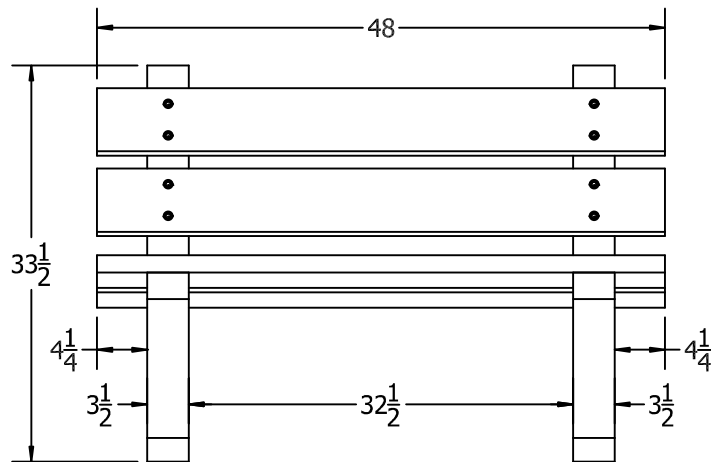

TOP VIEW

FRONT VIEW

3D ISOMETRIC VIEW

SIDE VIEW

STANDARD COLORS

OPTIONAL COLORS

INSERT COLOR CODE IN PRODUCT NUMBER
 CEDAR= CED, GRAY= GRA, GREEN= GRE,
 BLACK= BLA, WHITE=WHI

EXAMPLE: GRAY COLONIAL 4 FT. BENCH =
 PB 4GRACOLE