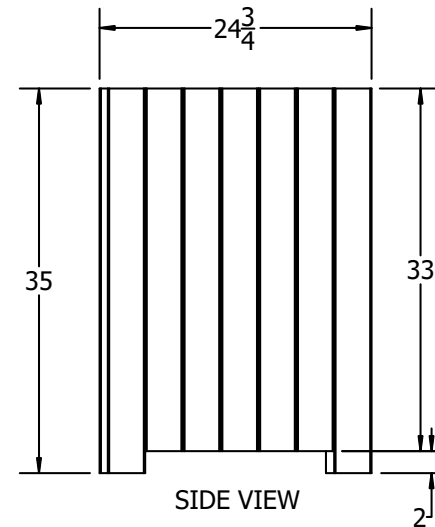

TOP VIEW

3D ISOMETRIC VIEW

FRONT VIEW

SIDE VIEW

INSERT COLOR CODE IN PRODUCT NUMBER  
 CEDAR= CED, GRAY= GRA, GREEN= GRE,  
 BLUE= BLU, RED= RED, WHITE=WHI

EXAMPLE: CEDAR 64 GAL.  
 SQUARE RECYCLING CENTER =  
 PB 64SCEDREC