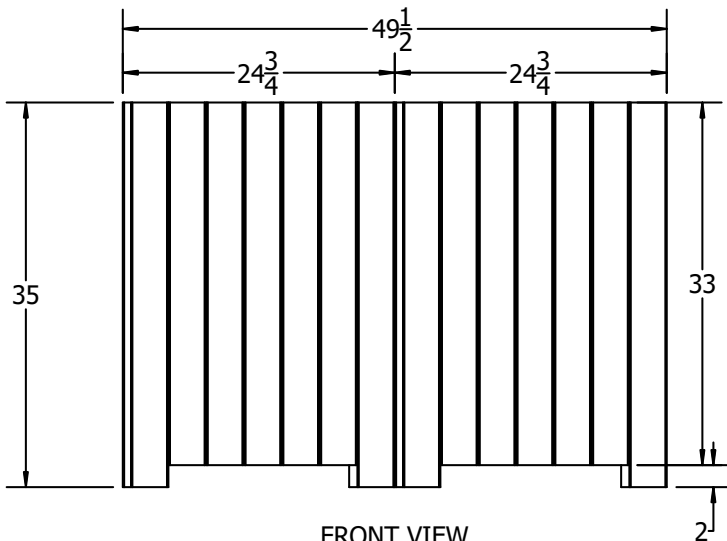

TOP VIEW

3D ISOMETRIC VIEW

FRONT VIEW

SIDE VIEW

INSERT COLOR CODE IN PRODUCT NUMBER  
 CEDAR= CED, GRAY= GRA, GREEN= GRE,  
 BLUE= BLU, RED= RED, WHITE=WHI

EXAMPLE: CEDAR 64 GAL.  
 SQUARE RECYCLING CENTER =  
 PB 64SCEDREC