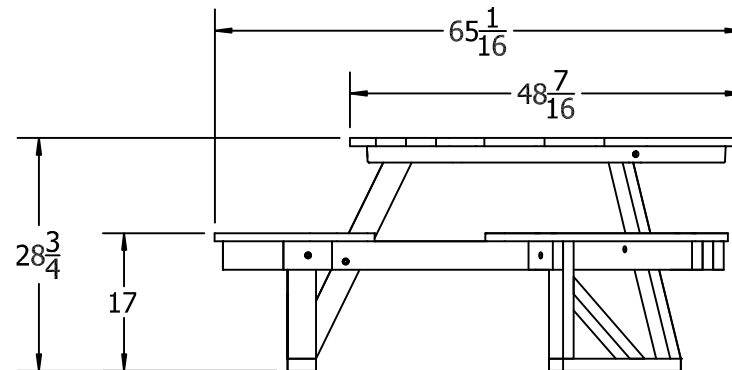

TOP VIEW

3D ISOMETRIC VIEW

FRONT VIEW

SIDE VIEW

INSERT COLOR CODE IN PRODUCT NUMBER
CEDAR= CED, GRAY= GRA, GREEN= GRE,

EXAMPLE: 6FT. CEDAR HEX ADA PICNIC TABLE =
PB 6HEXAD**CED**

6 ft. Hex ADA Picnic Table

©COPYRIGHT 2013-2033