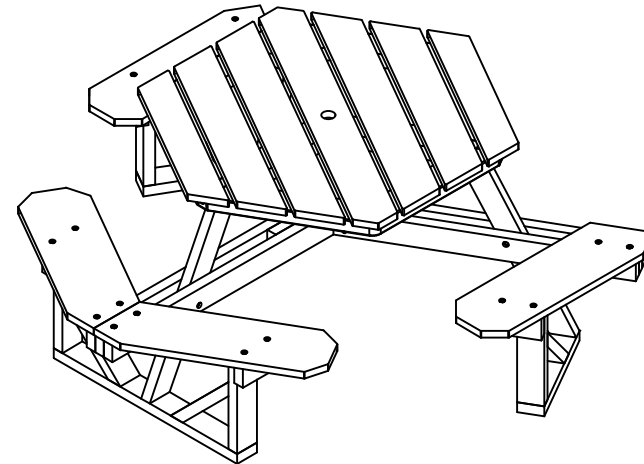

TOP VIEW

3D ISOMETRIC VIEW

FRONT VIEW

SIDE VIEW

INSERT COLOR CODE IN PRODUCT NUMBER
CEDAR= CED, GRAY= GRA, GREEN= GRE,

EXAMPLE: 6FT. CEDAR HEX ADA PICNIC TABLE =
PB 6HEXAD**CED**

6 ft. Hex ADA Picnic Table

©COPYRIGHT 2013-2033