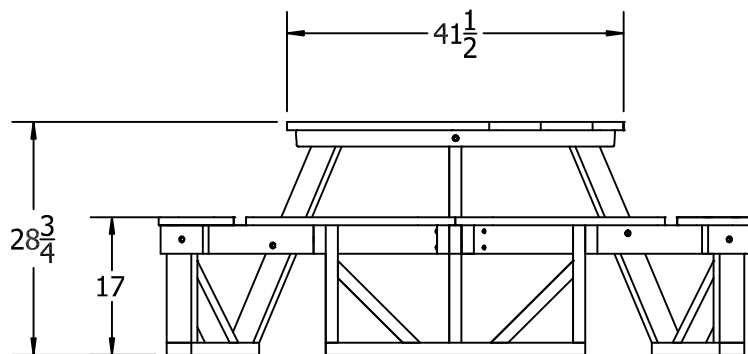

TOP VIEW

3D ISOMETRIC VIEW

FRONT VIEW

SIDE VIEW

INSERT COLOR CODE IN PRODUCT NUMBER
CEDAR= CED, GRAY= GRA, GREEN= GRE,

EXAMPLE: 6FT. CEDAR HEX ADA PICNIC TABLE =
PB 6HEXAD**CED**

6 ft. Hex ADA Picnic Table

©COPYRIGHT 2013-2033