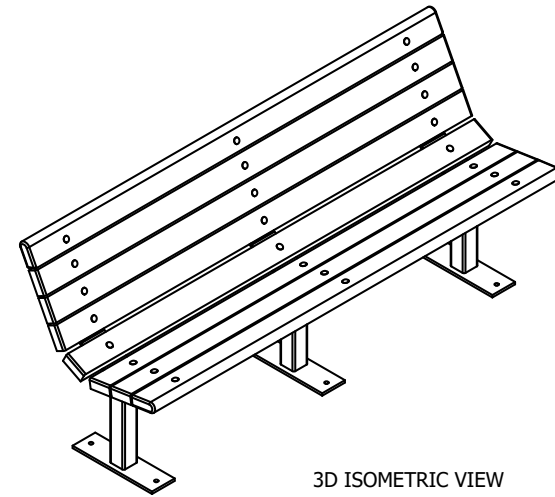

TOP VIEW

3D ISOMETRIC VIEW

FRONT VIEW

SIDE VIEW

INSERT COLOR CODE IN PRODUCT NUMBER
 CEDAR= CED, GRAY= GRA, GREEN= GRE, BLACK= BLA,
 BLUE= BLU, BROWN=BRO, RED= RED, WHITE=WHI

EXAMPLE: CEDAR CONTOUR 6 FT. BENCH =
 PB 6**CED**BFCO