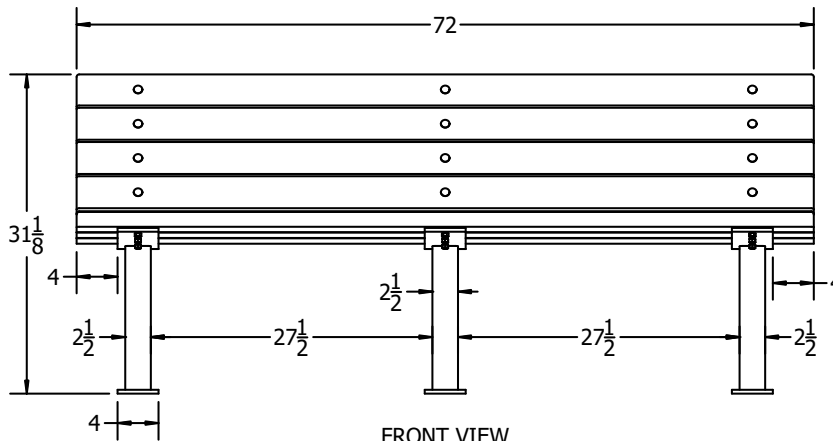

TOP VIEW

3D ISOMETRIC VIEW

FRONT VIEW

SIDE VIEW

INSERT COLOR CODE IN PRODUCT NUMBER
 CEDAR= CED, GRAY= GRA, GREEN= GRE, BLACK= BLA,
 BLUE= BLU, BROWN=BRO, RED= RED, WHITE=WHI

EXAMPLE: CEDAR CONTOUR 6 FT. BENCH =
 PB 6**CED**BFCO