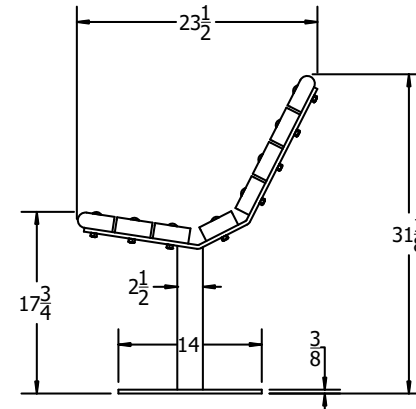

TOP VIEW

3D ISOMETRIC VIEW

FRONT VIEW

SIDE VIEW

INSERT COLOR CODE IN PRODUCT NUMBER
 CEDAR= CED, GRAY= GRA, GREEN= GRE, BLACK= BLA,
 BLUE= BLU, BROWN=BRO, RED= RED, WHITE=WHI

EXAMPLE: CEDAR CONTOUR 6 FT. BENCH =
 PB 6**CED**BFCO

6 ft. Contour Bench Specification Drawing

COPYRIGHT 2013-2033

THIS COPYRIGHTED MATERIAL IS THE PROPERTY OF FROG FURNISHINGS AND SHALL NOT BE REPRODUCED, PUBLISHED OR DISCLOSED TO OTHERS WITHOUT AUTHORIZATION AND CANNOT BE USED IN ANY WAY AGAINST OR DETRIMENTAL TO JAYHAWK PLASTICS INC. OLATHE, KANSAS USA